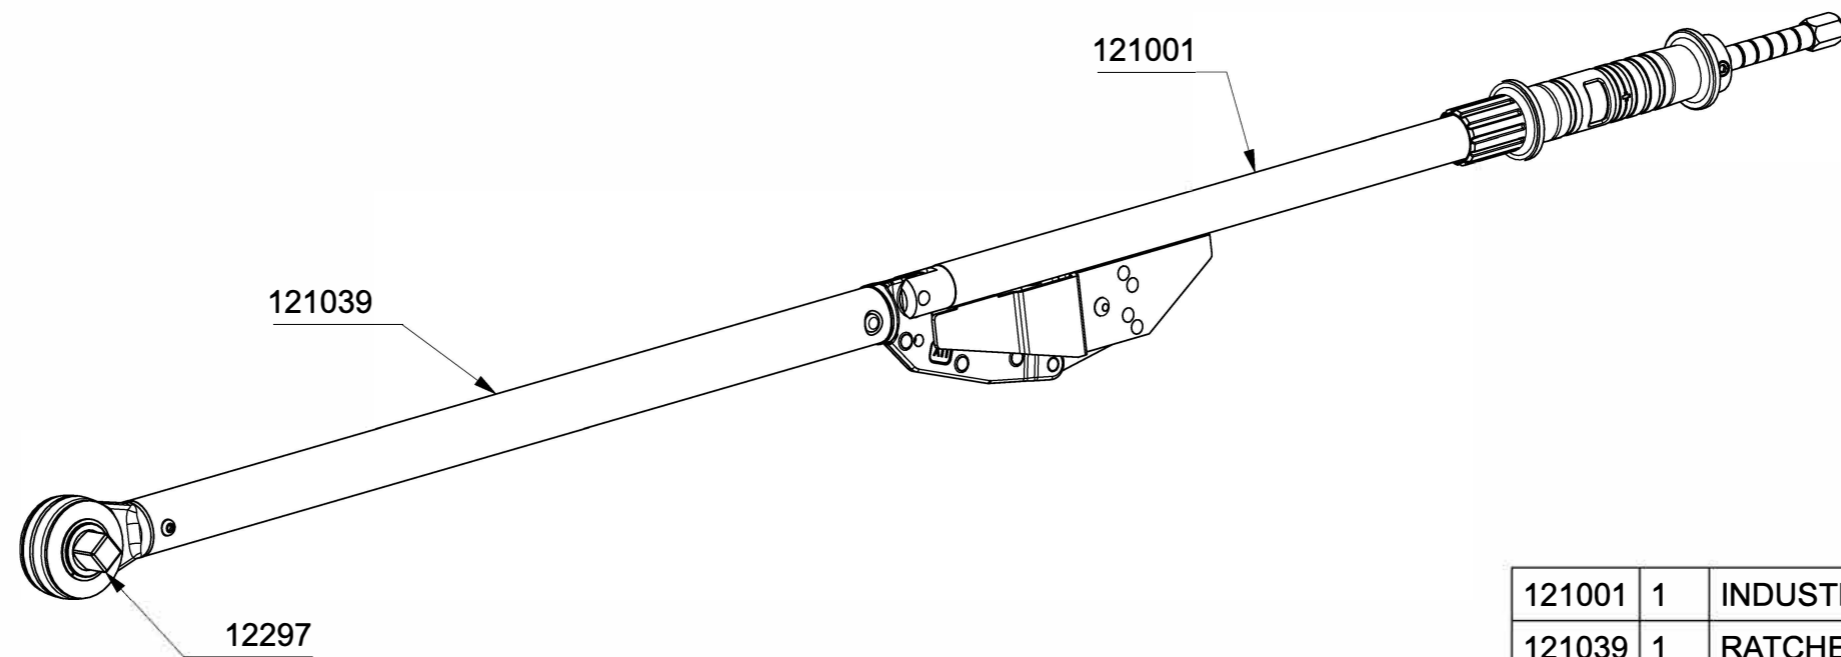

120115 - 5R-N INDUSTRIAL TORQUE WRENCH 3/4"

121001	1	INDUSTRIAL HANDLE ASSY
121039	1	RATCHET TUBE ASSY 5R-N
12297	1	SQ DR ASSY 3/4 IRH 4507 50-140
Part No	Qty	Description