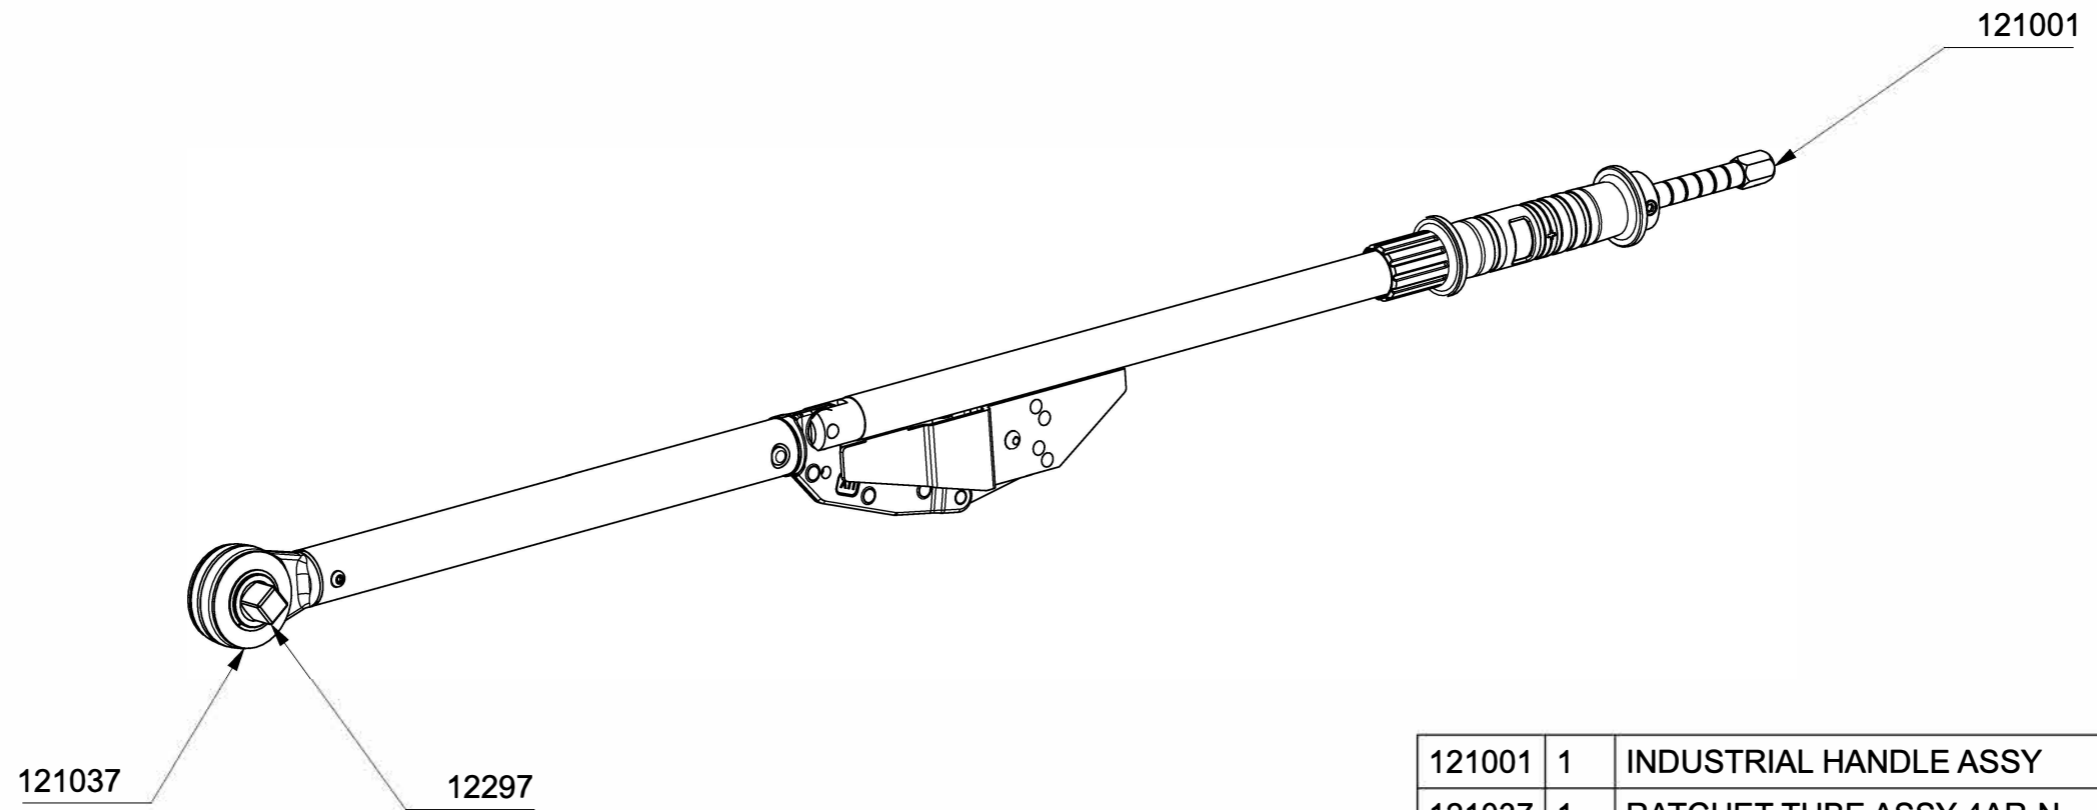

# 120110 - 4AR-N IND WRENCH 3/4"

121001	1	INDUSTRIAL HANDLE ASSY
121037	1	RATCHET TUBE ASSY 4AR-N
12297	1	SQ DR ASSY 3/4 IRH 4507 50-140
Part No	Qty	Description