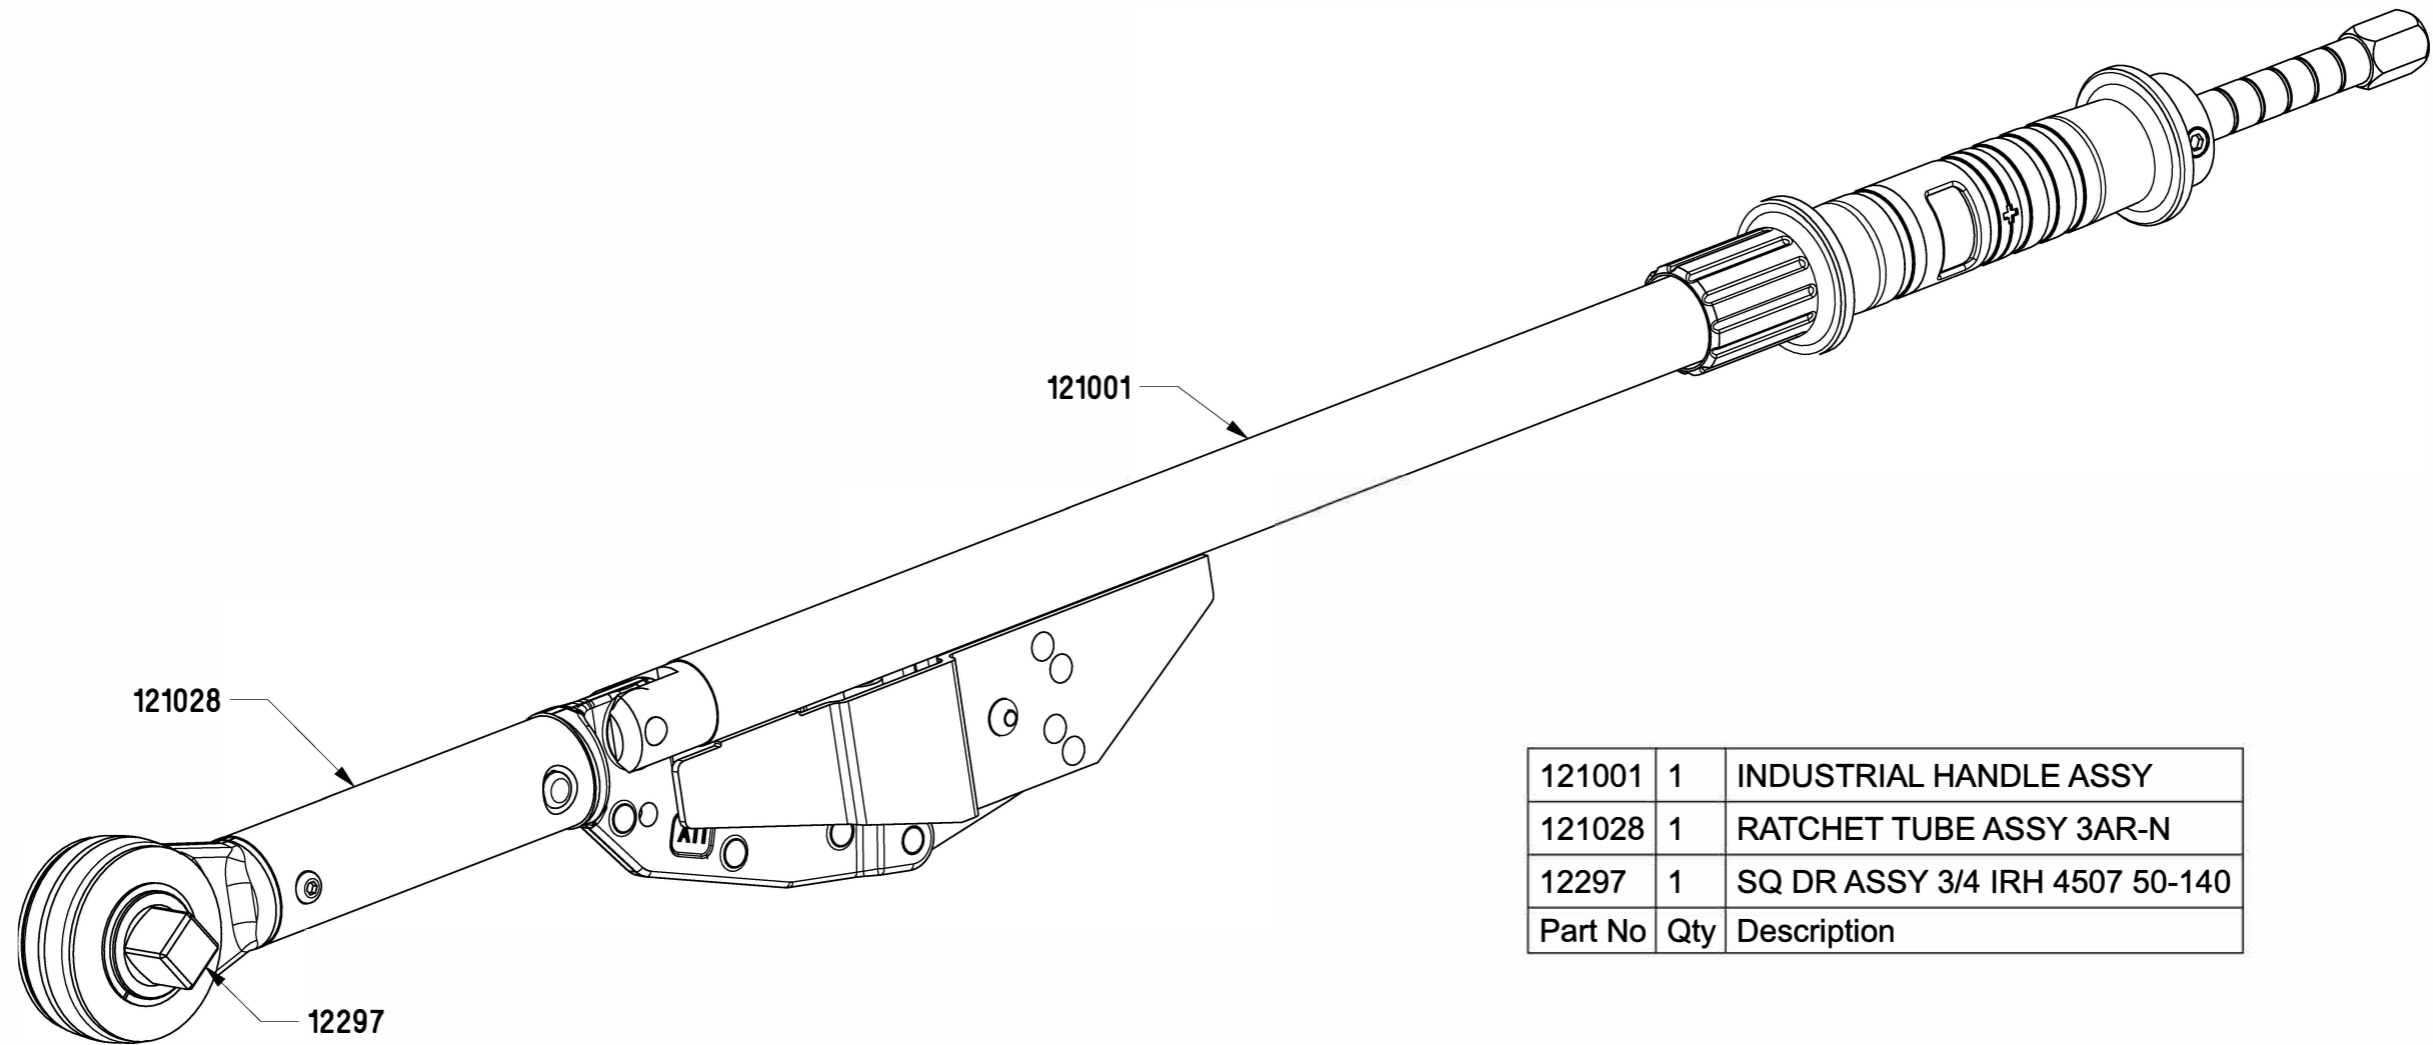

120101 - 3AR-N INDUSTRIAL WRENCH 3/4" SQ

121001	1	INDUSTRIAL HANDLE ASSY
121028	1	RATCHET TUBE ASSY 3AR-N
12297	1	SQ DR ASSY 3/4 IRH 4507 50-140
Part No	Qty	Description