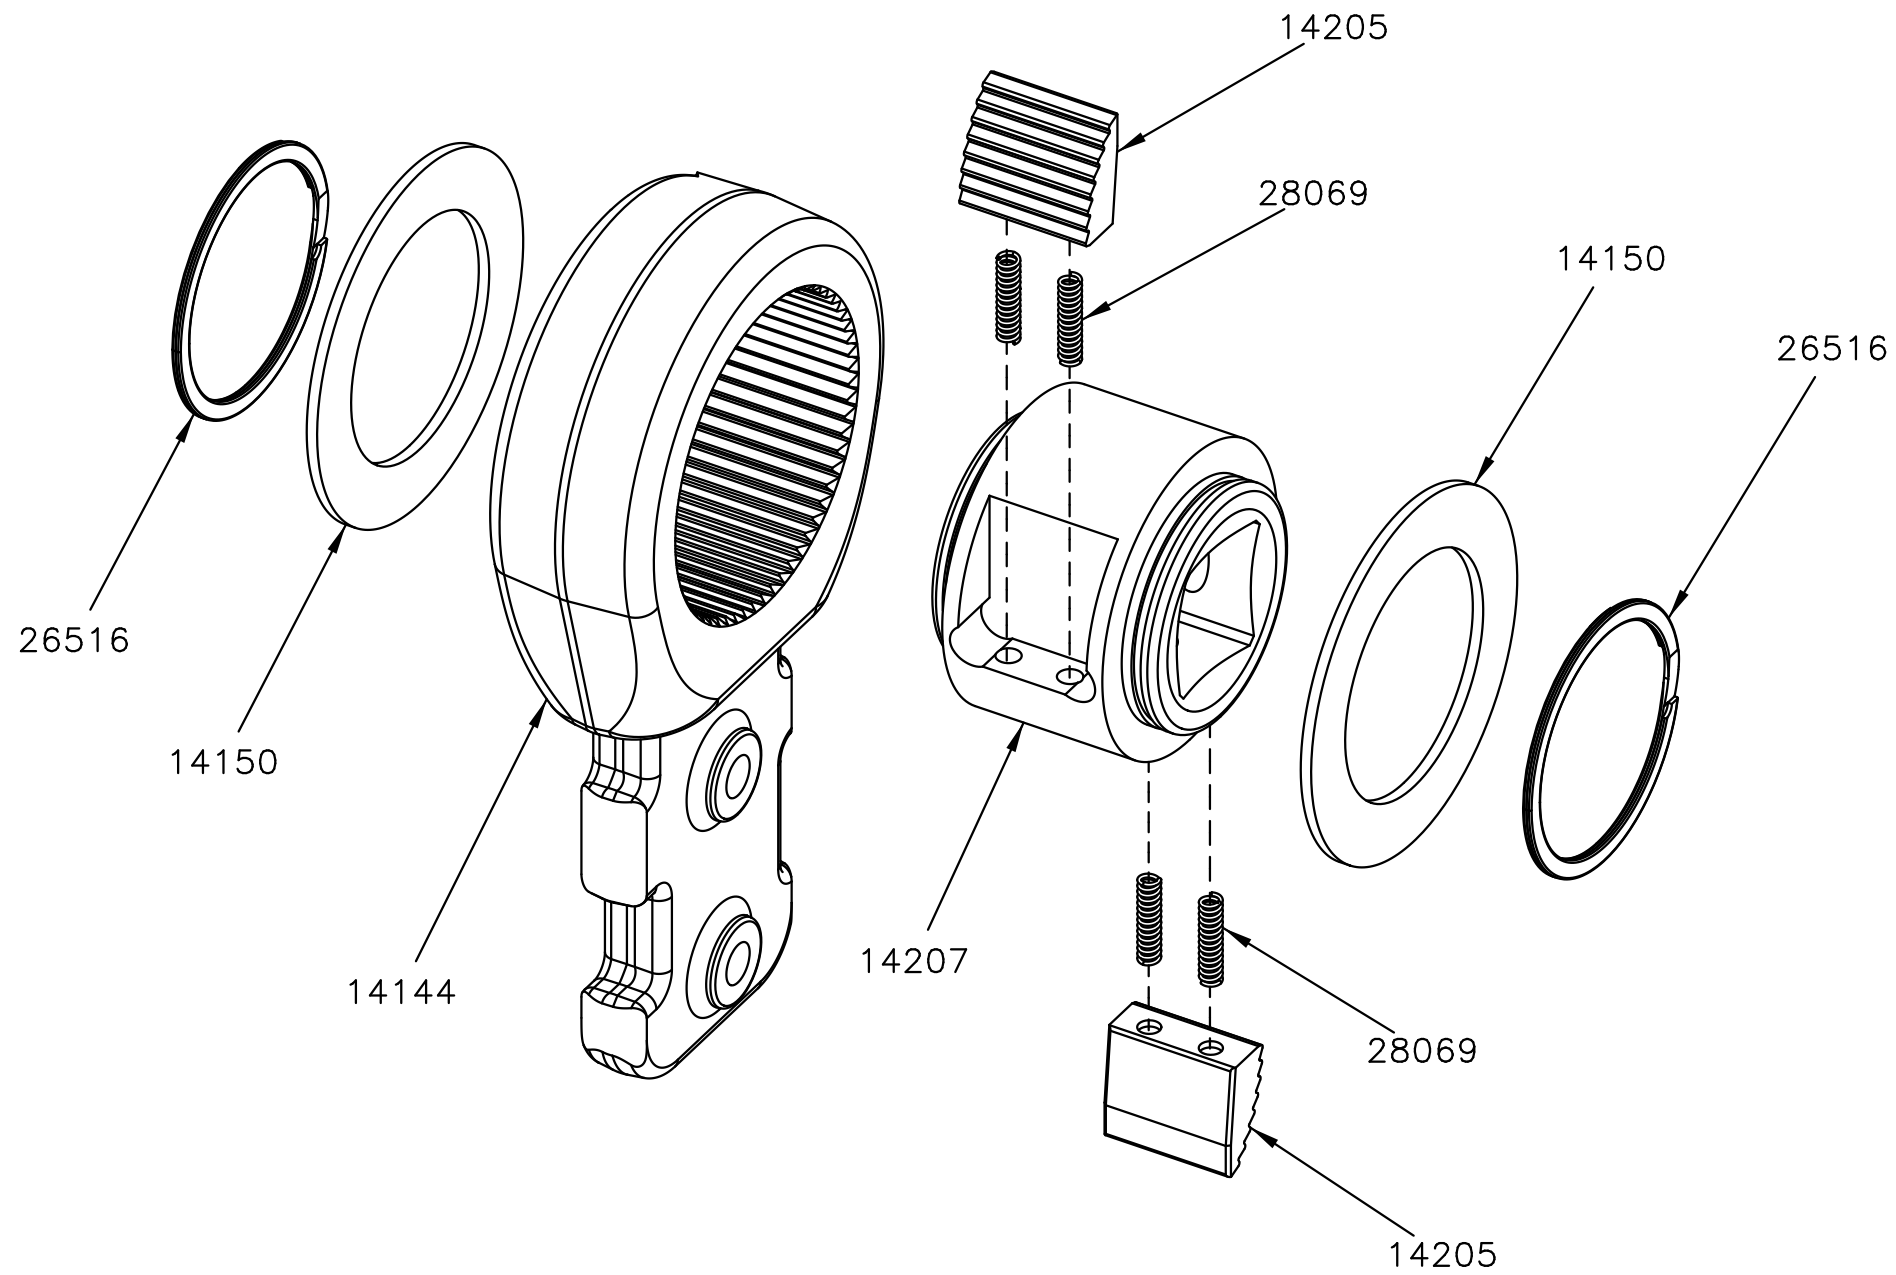

# 14162 - RATCHET ASSY MDL550

14150	2	RATCHET WASHER SMALL MDL 550-1500
14205	2	RATCHET PAWL SMALL 550Nm WRENCH
14144	1	RATCHET HOUSING 550Nm IND WRENCH
14207	1	RATCHET CENTRE SMALL MDL 550Nm PROF WRENCH
26516	2	CRCLP 35 DIA EXT. SPIRAL
28069	4	COMP SPRG.3.2DIA12.5LG0.5WD
Part No	Qty	Description