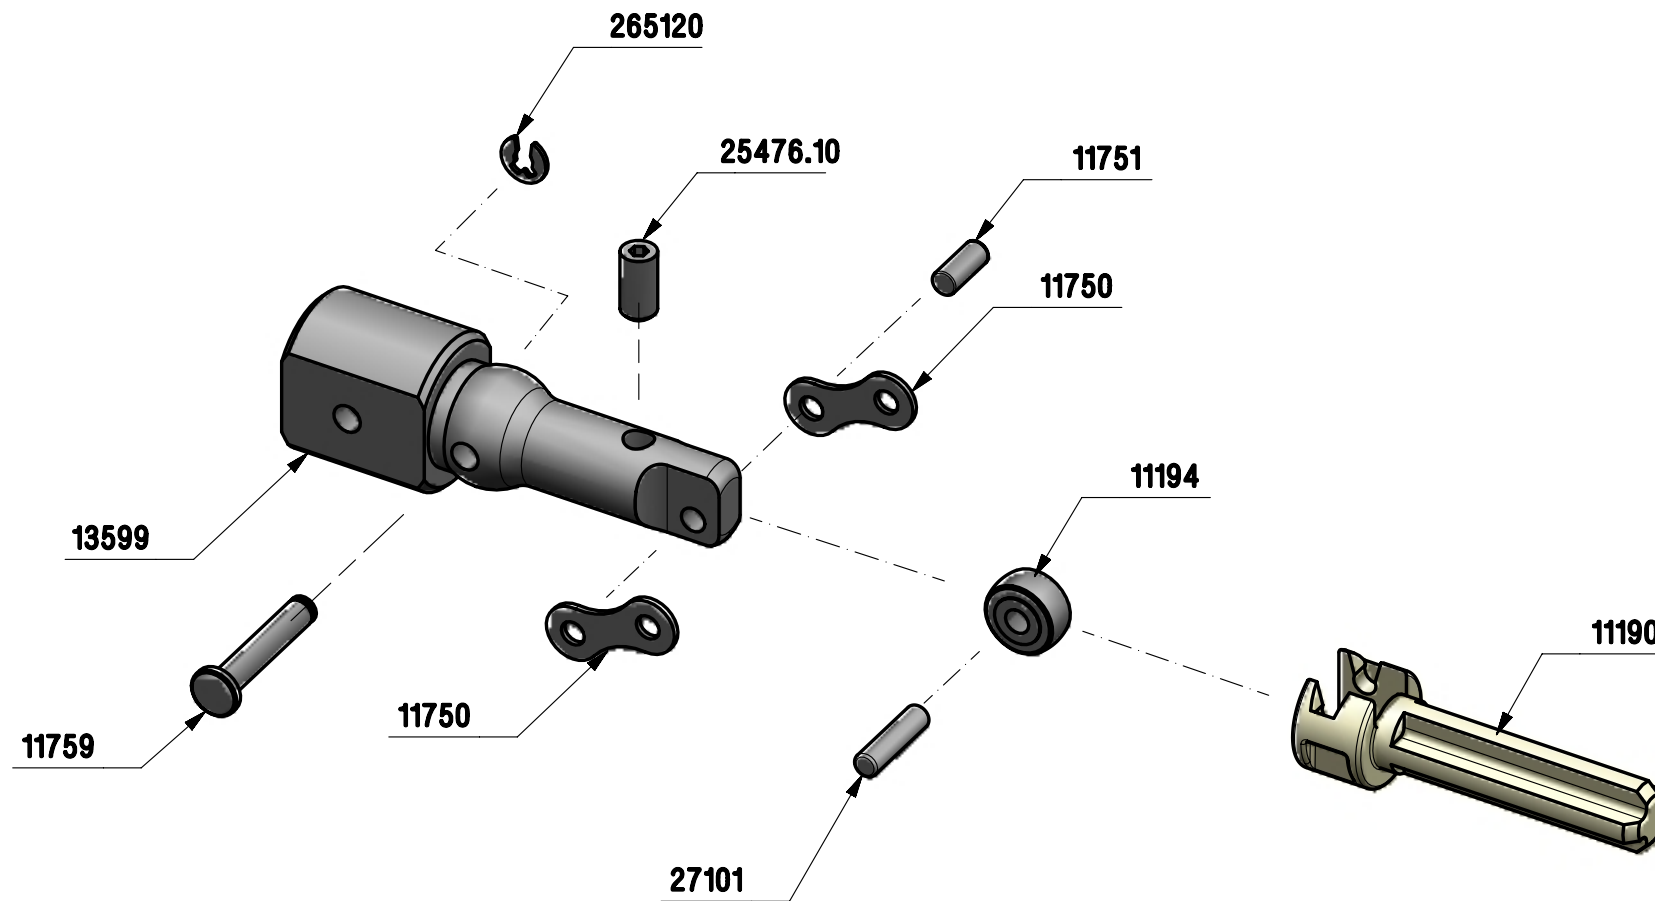

13695 – TT FTH 20 9X12 FEMALE END PRIMARY LEVER ASSEMBLY REPAIR KIT

ISSUE 1
30SEP13

SUPPLIED WITH INSTRUCTION LEAFLET 34353