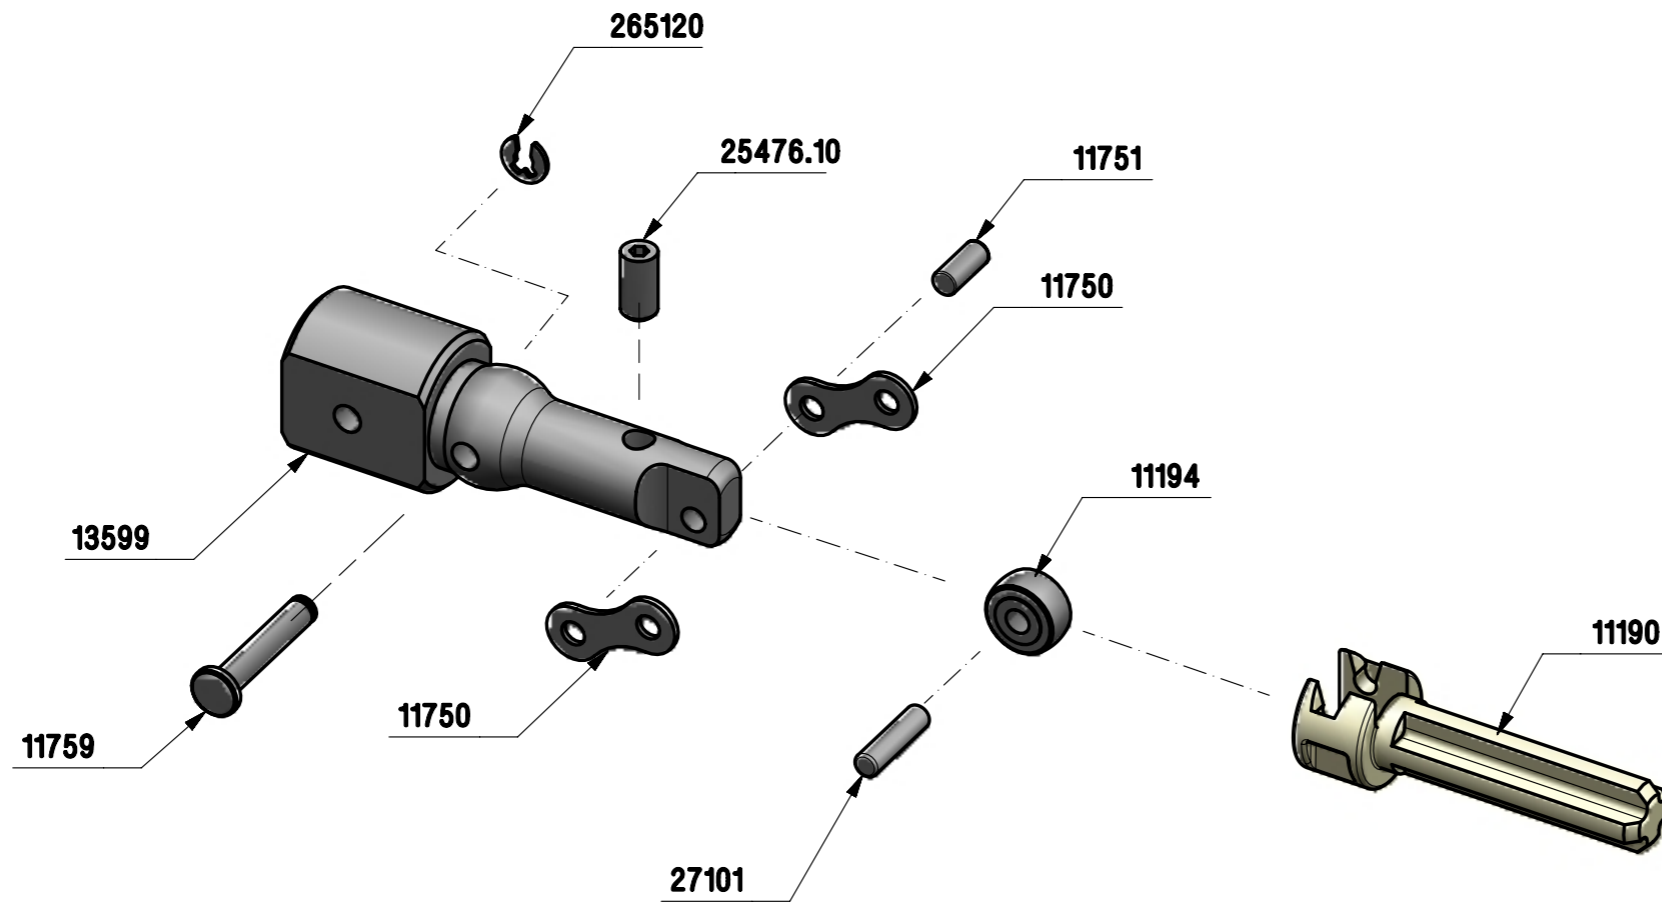

13695 – TT FTH 20 9X12 FEMALE END PRIMARY LEVER ASSEMBLY REPAIR KIT

ISSUE 1
30SEP13

SUPPLIED WITH INSTRUCTION LEAFLET 34353