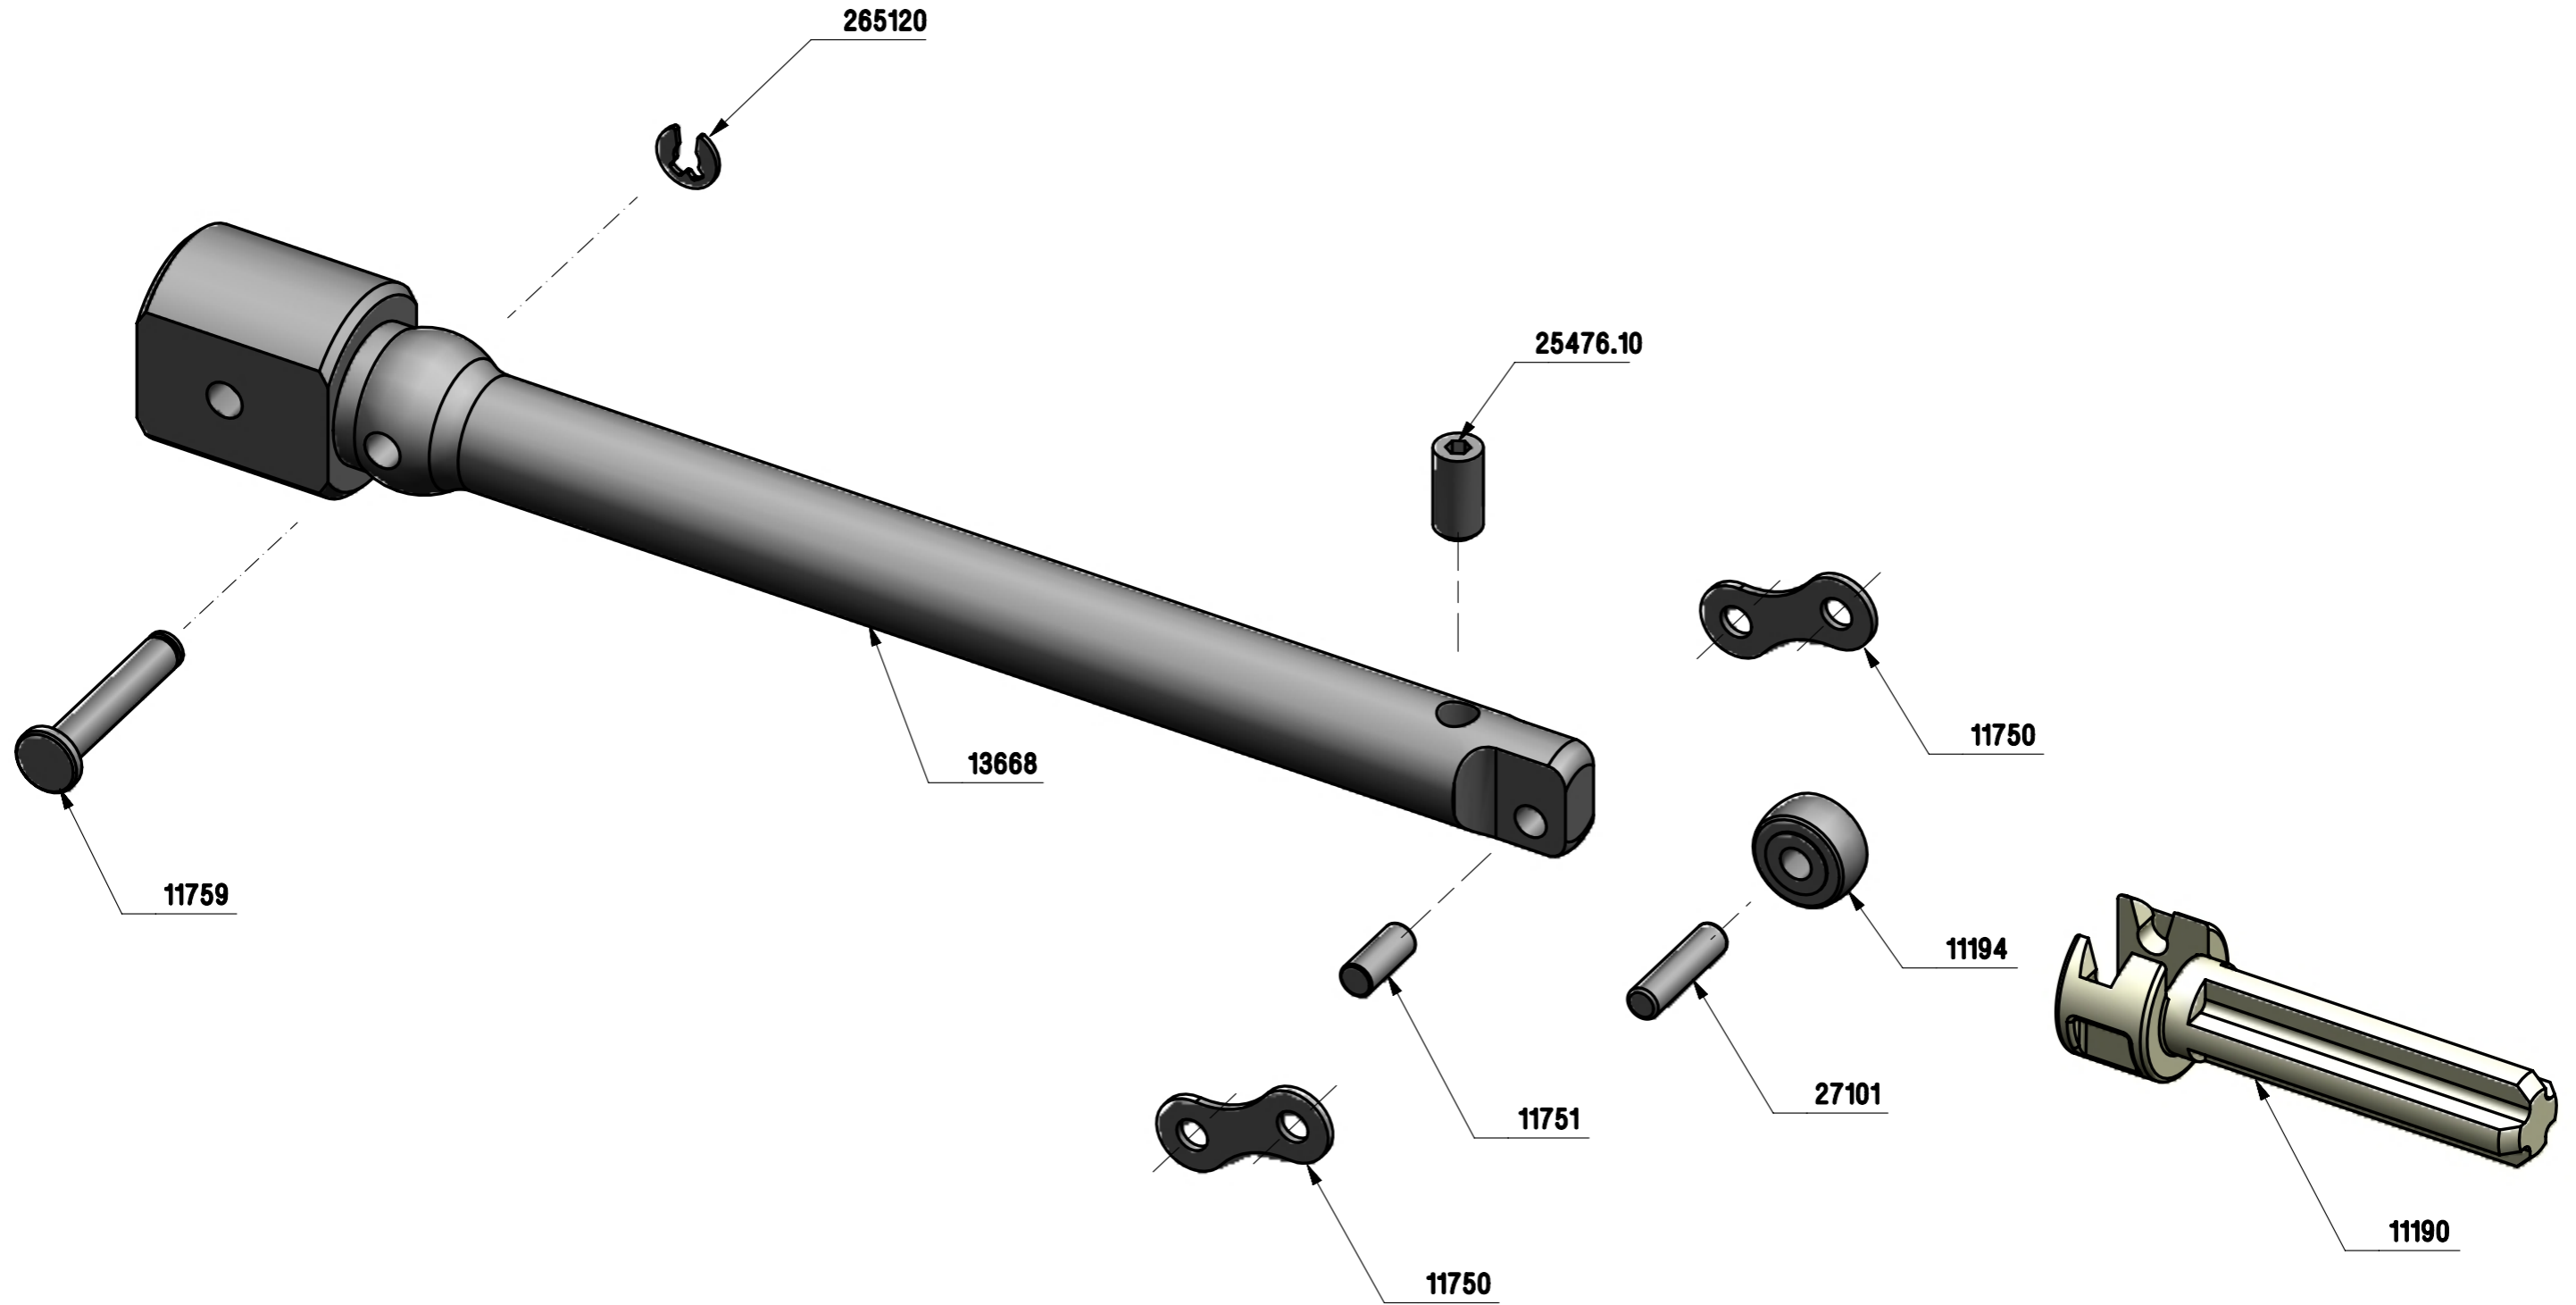

# 13692 - TT 50 9X12 FEM END PRIMARY LEVER REPAIR KIT

SUPPLIED WITH INSTRUCTION LEAFLET 34353