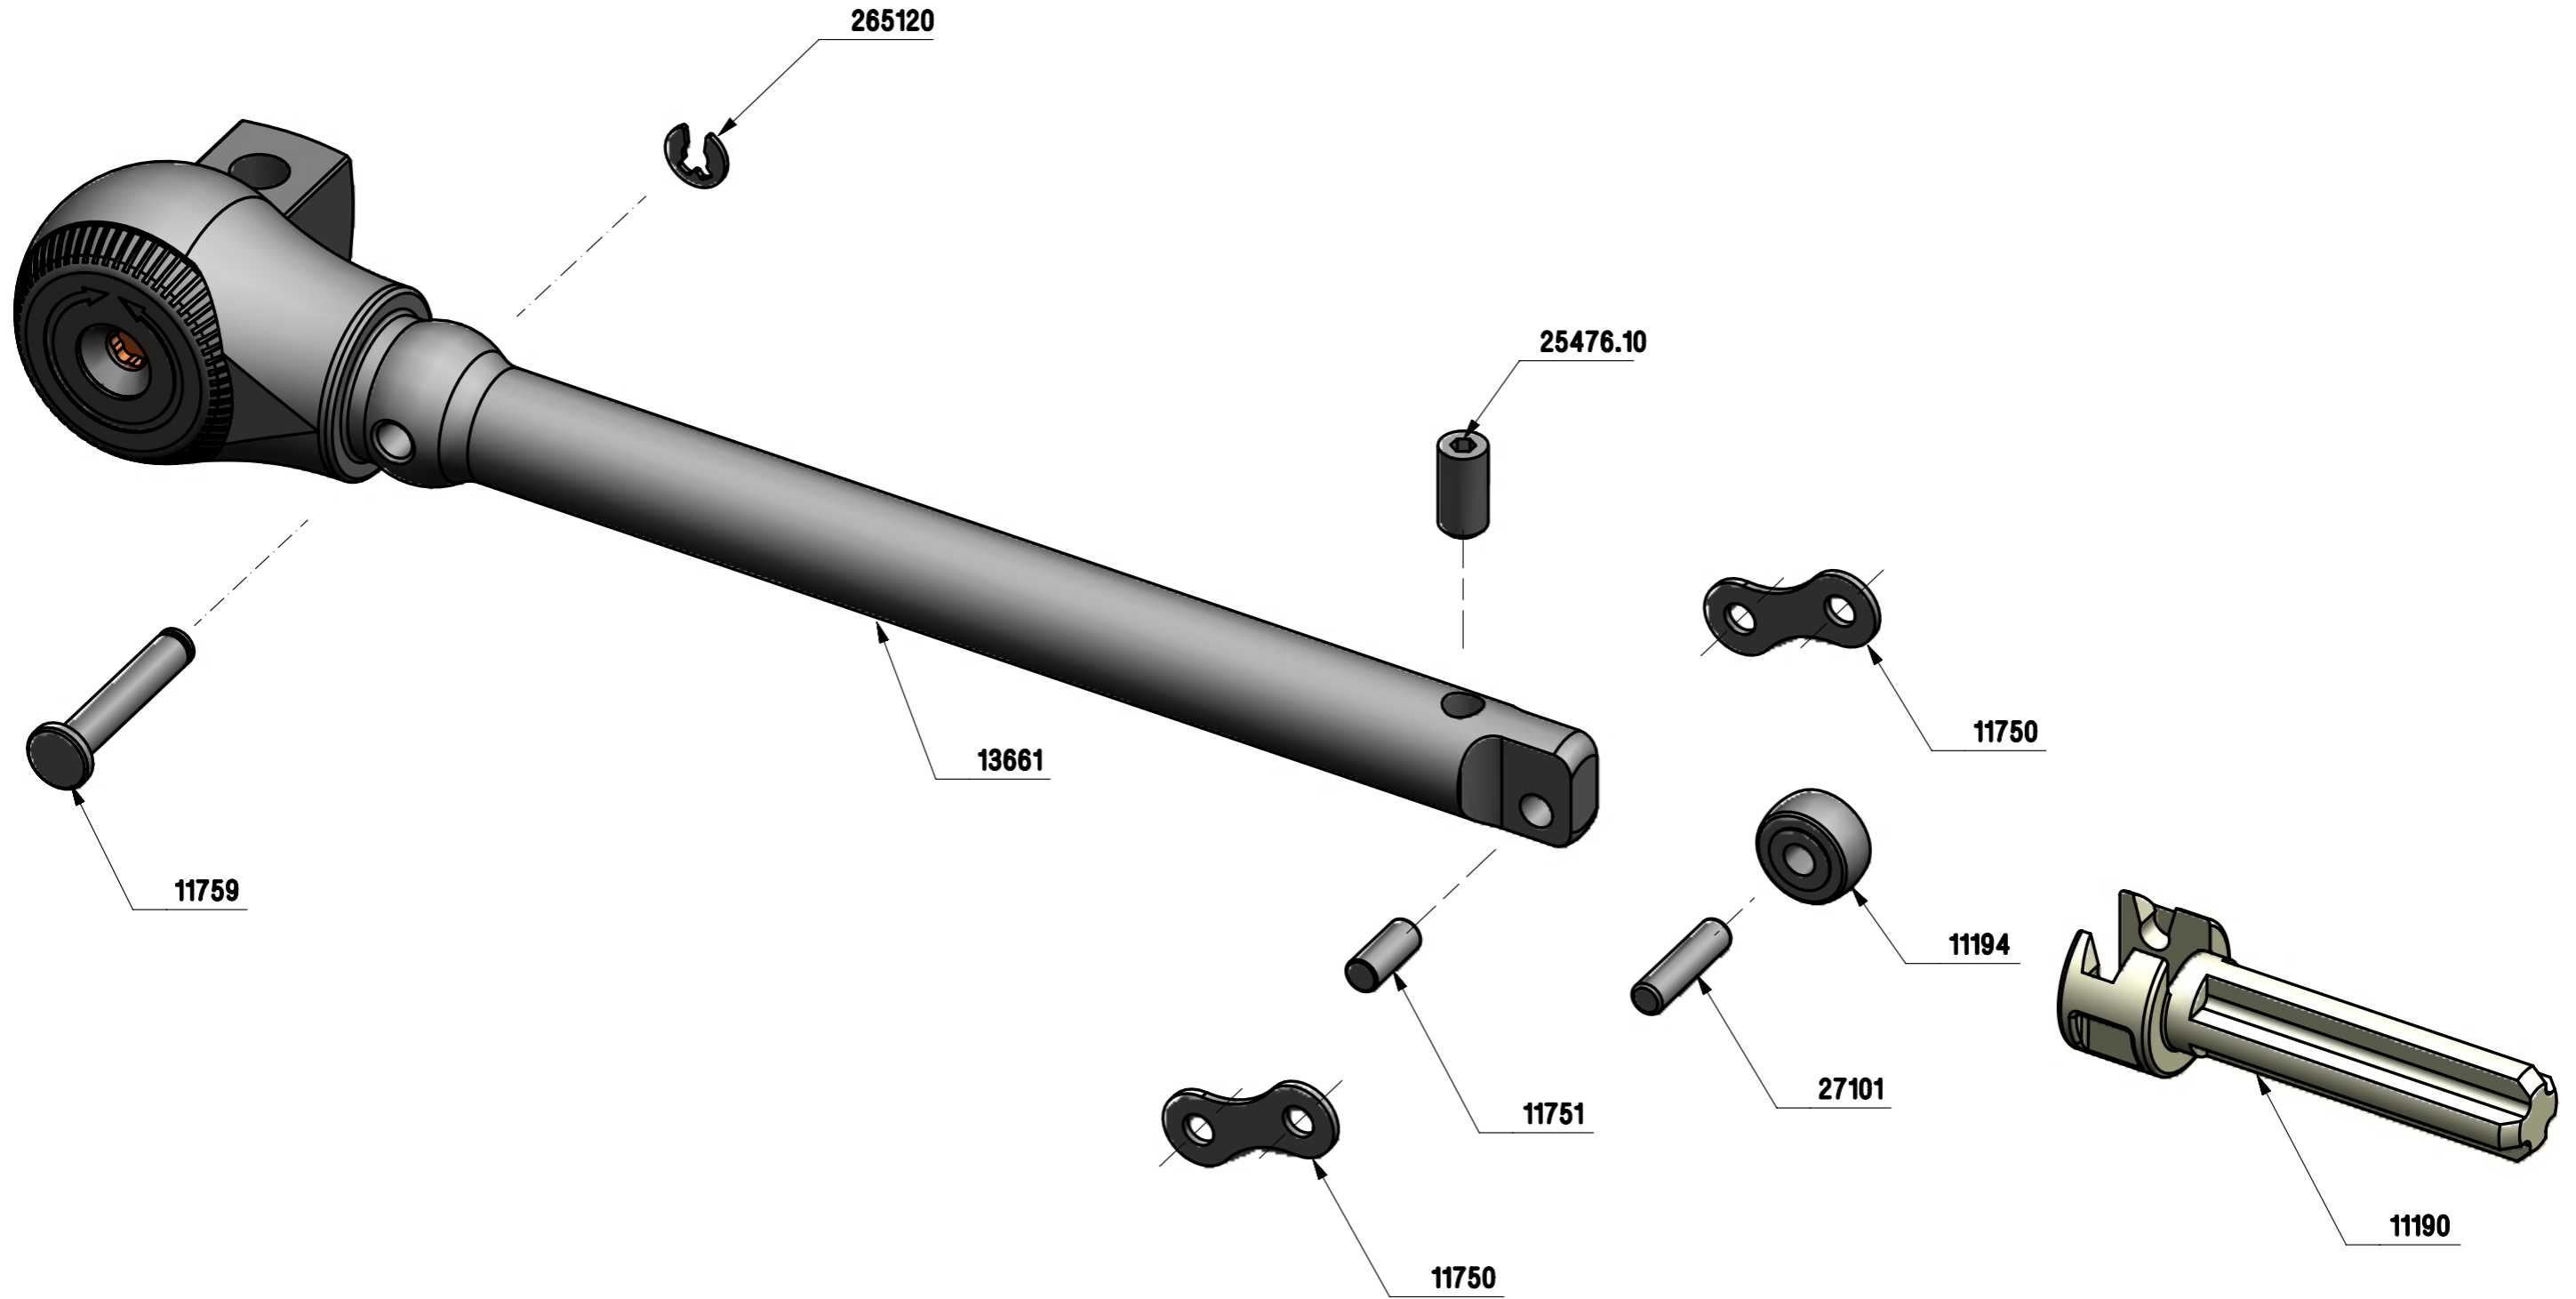

# 13691 - TT 50 1/2" PRIMARY LEVER RATCHET ASSEMBLY REPAIR KIT

ISSUE 1  
20SEP13

SUPPLIED WITH INSTRUCTION LEAFLET 34353