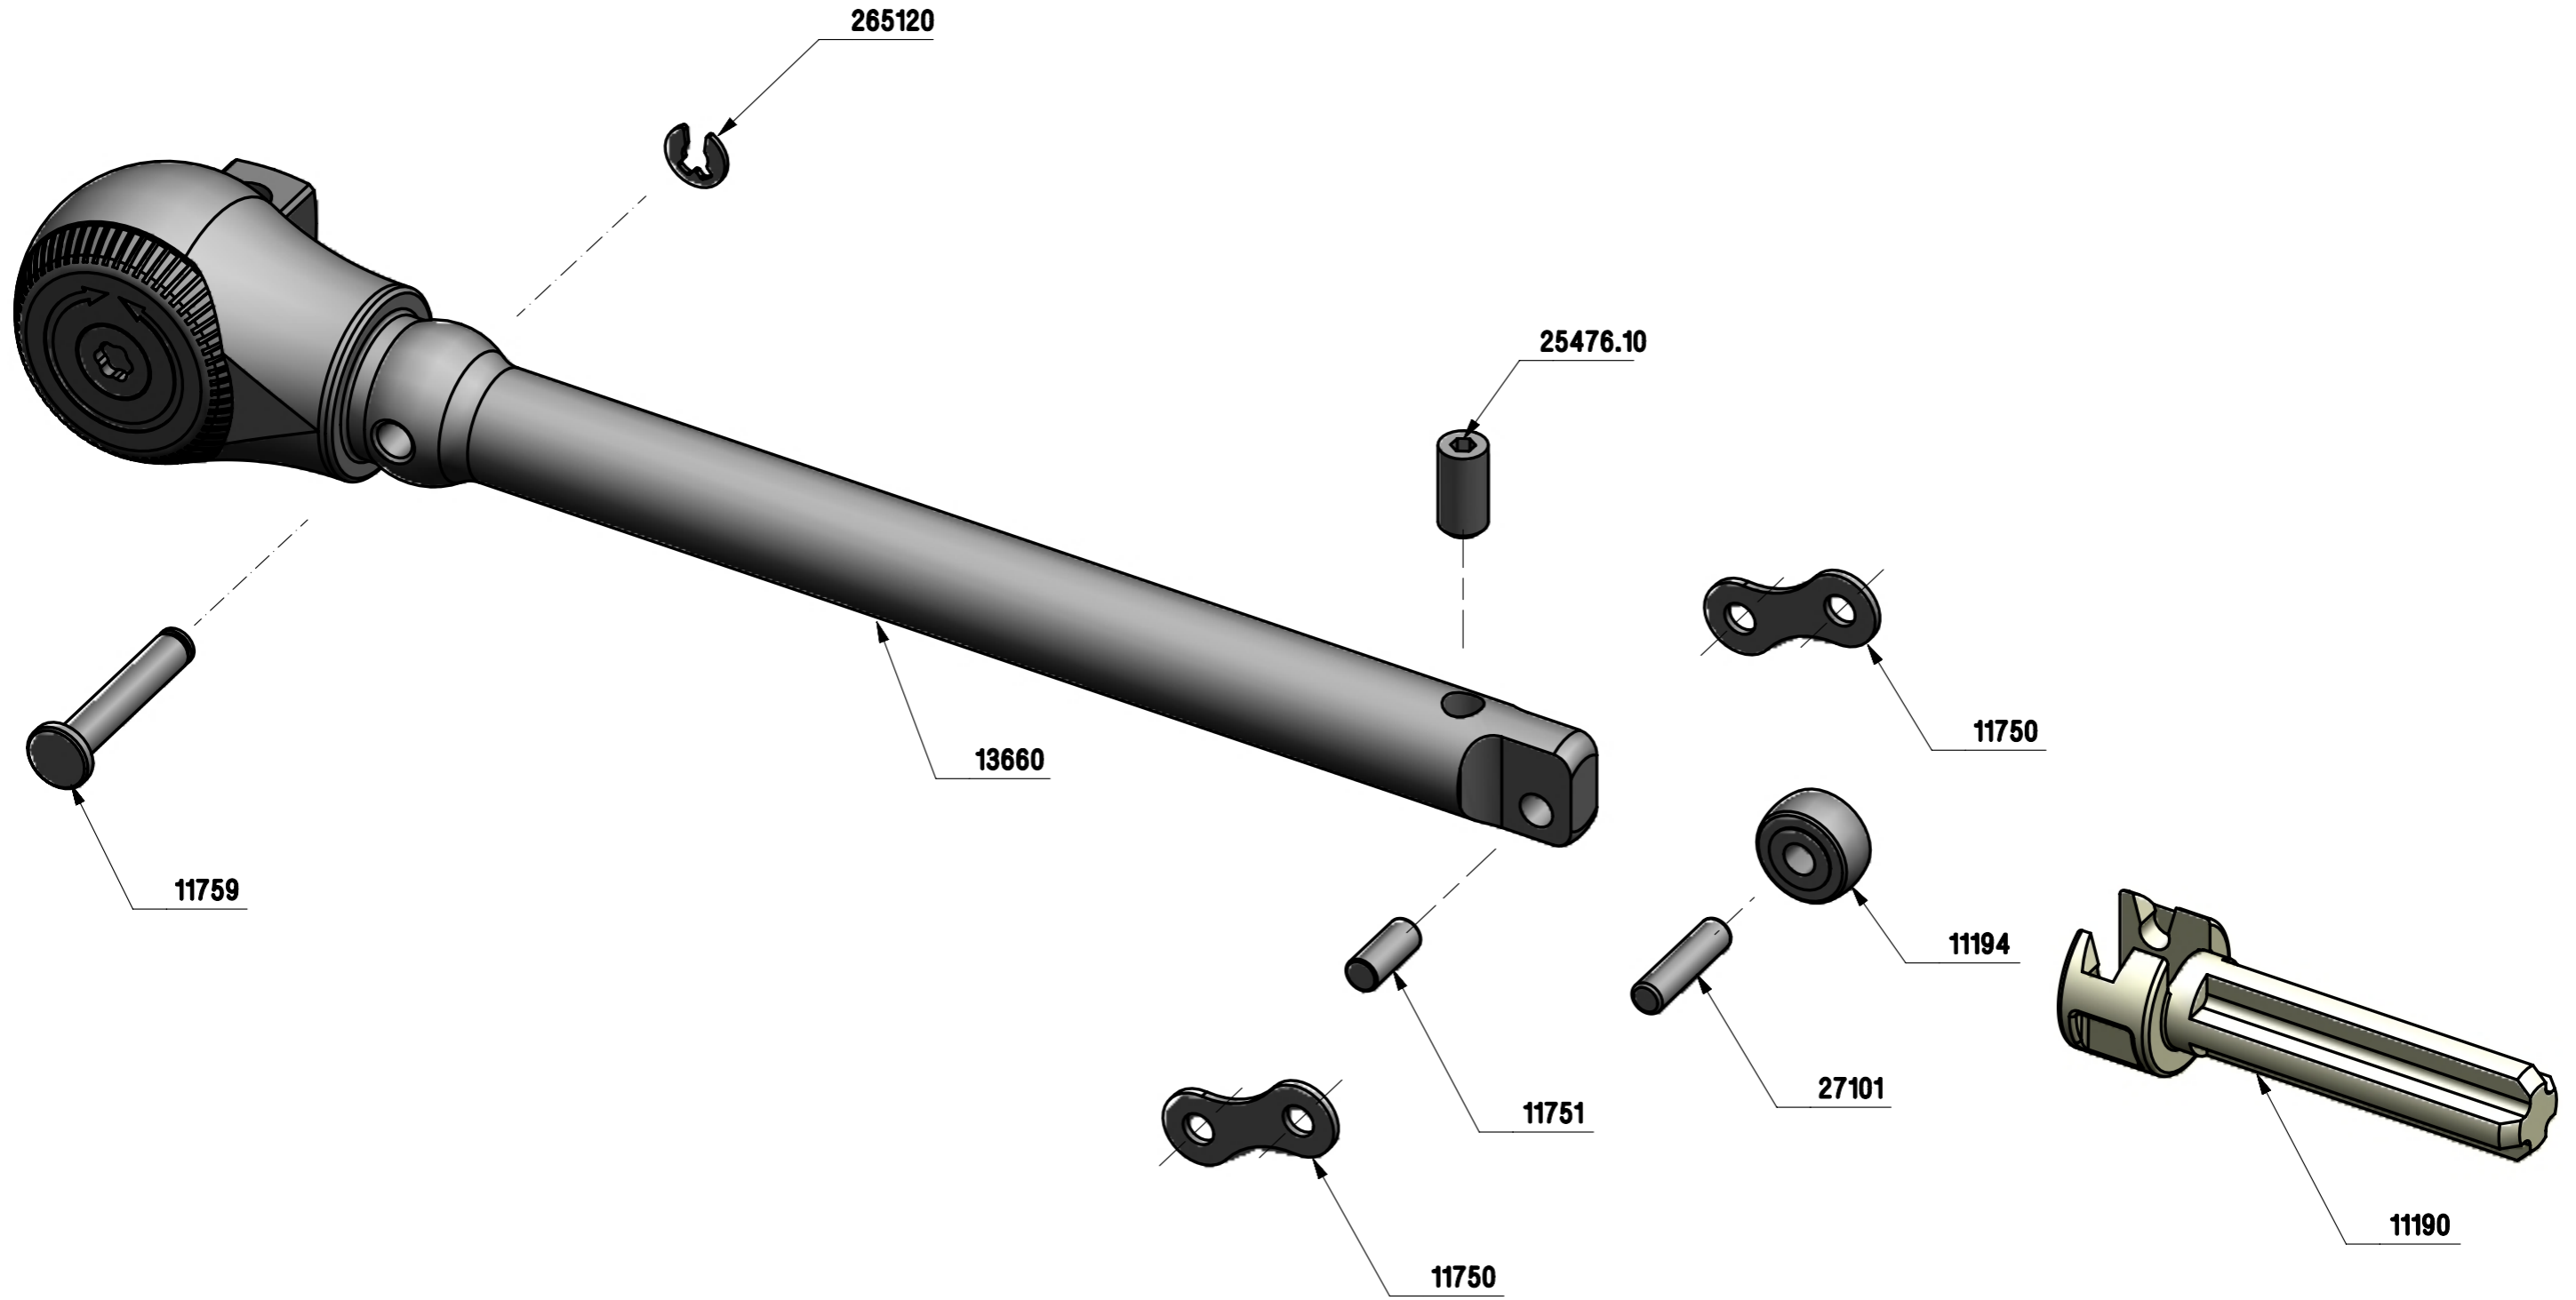

# 13690 - TT 50 3/8" PRIMARY LEVER RATCHET ASSEMBLY REPAIR KIT

ISSUE 1  
20SEP13

SUPPLIED WITH INSTRUCTION LEAFLET 34353