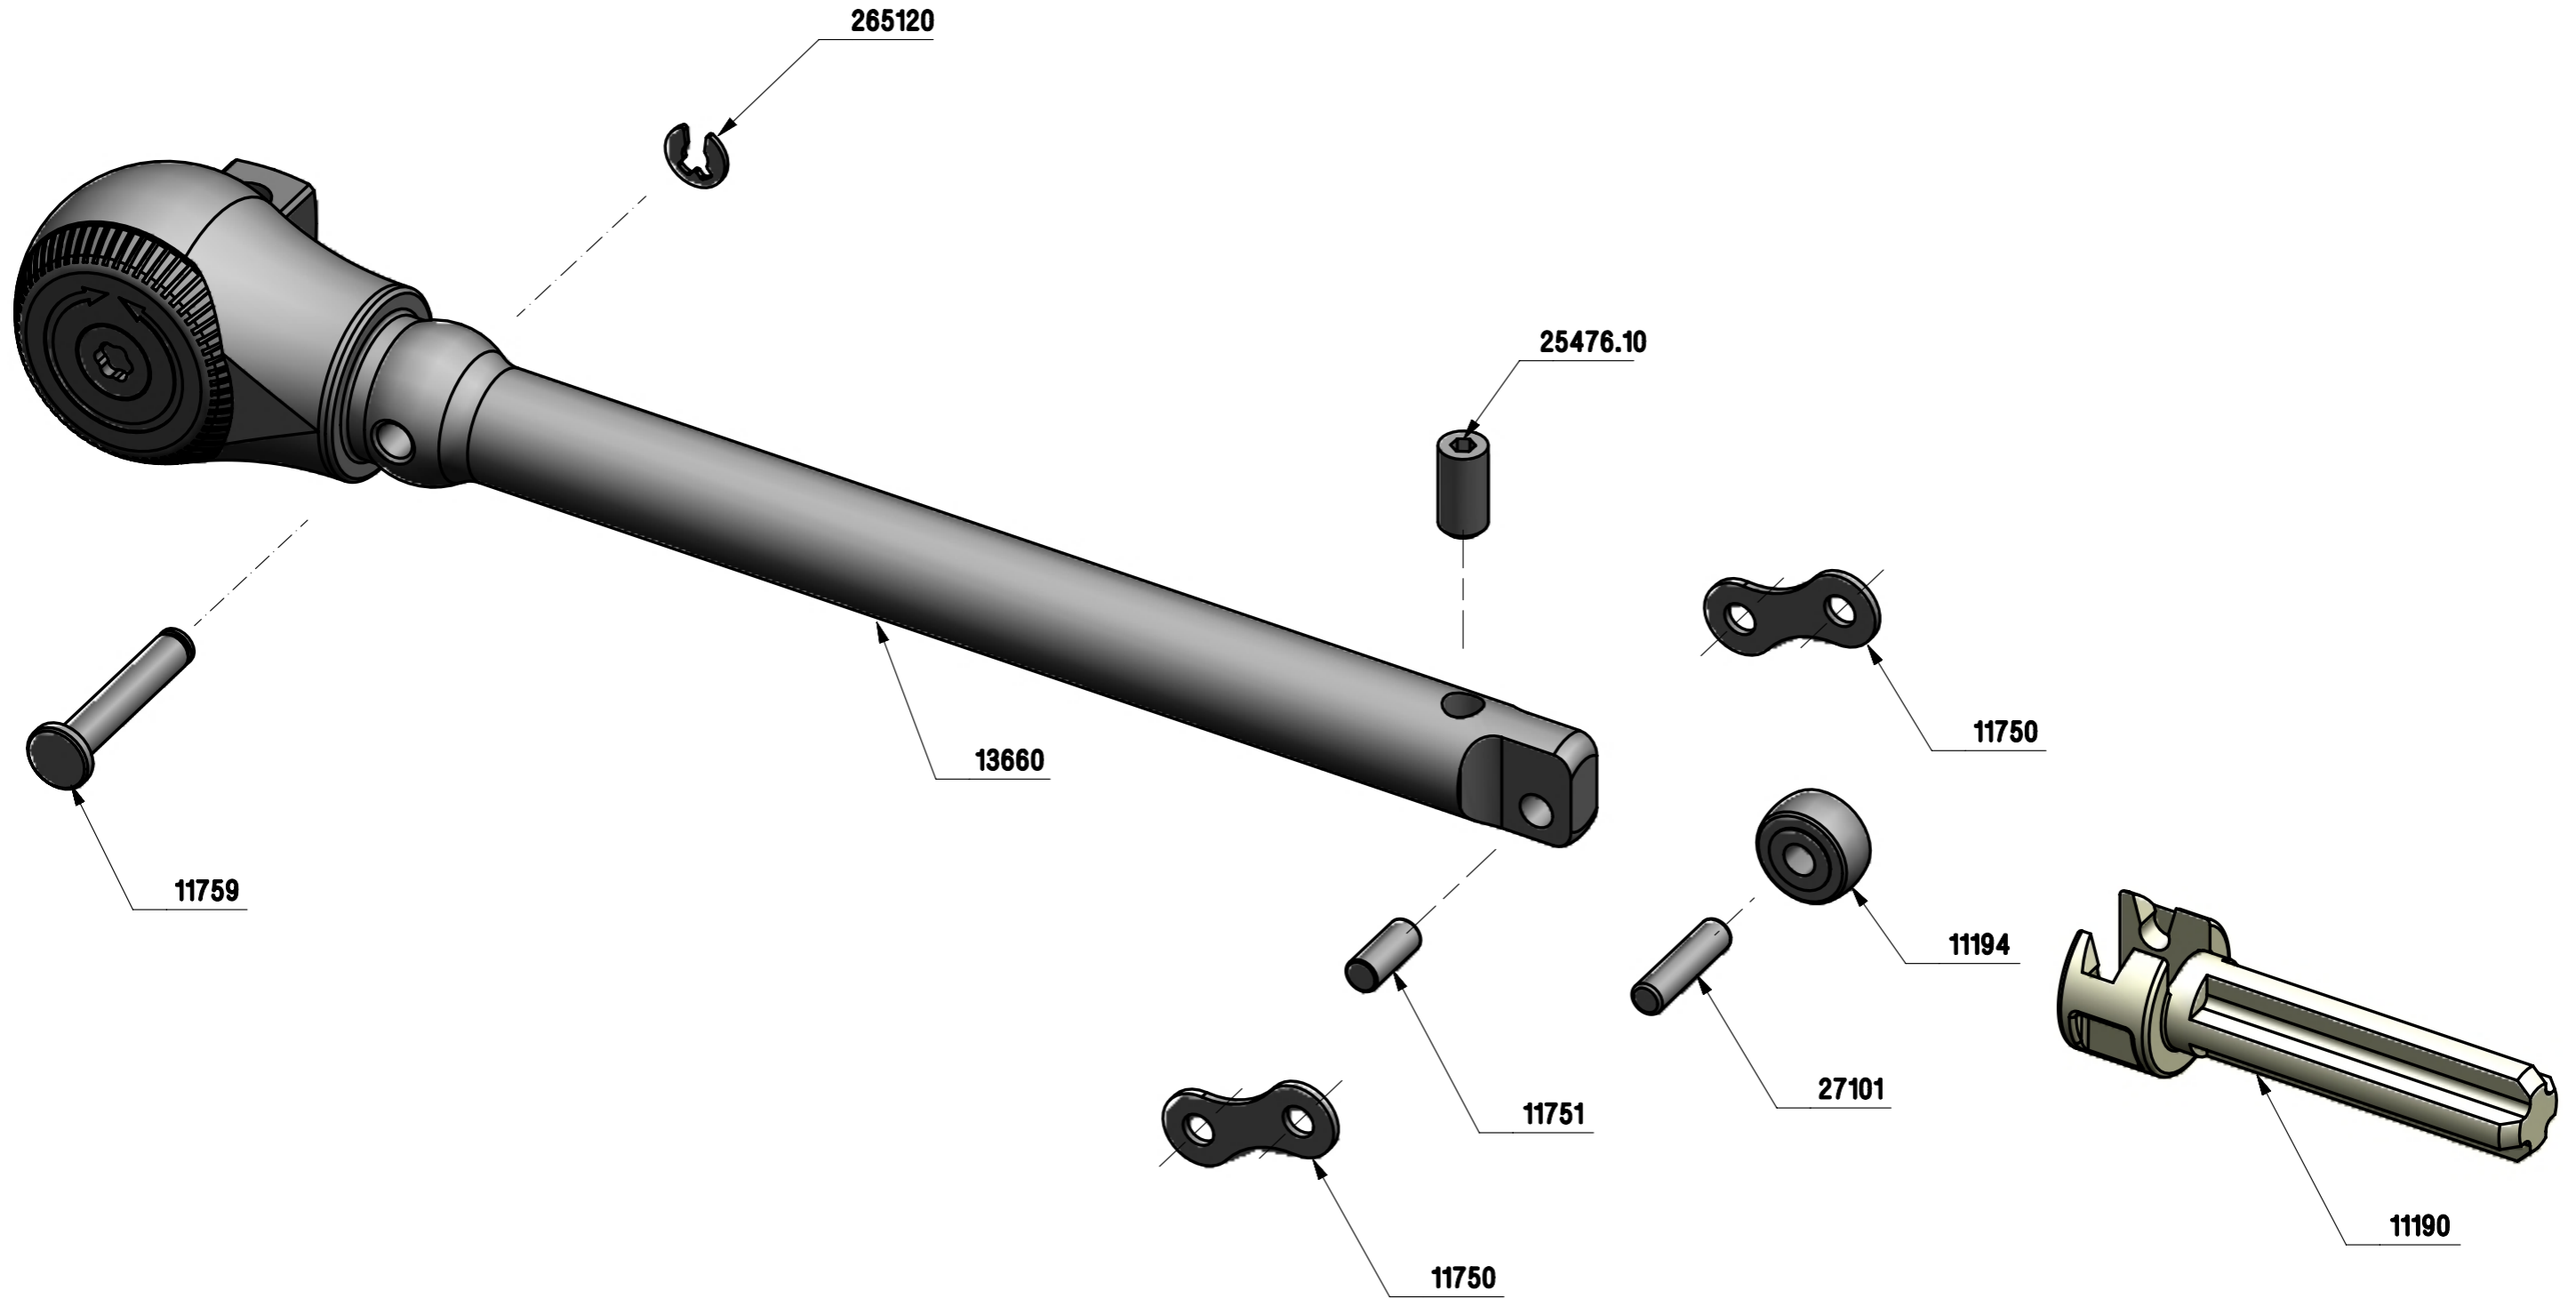

13690 - TT 50 3/8" PRIMARY LEVER RATCHET ASSEMBLY REPAIR KIT

ISSUE 1
20SEP13

SUPPLIED WITH INSTRUCTION LEAFLET 34353