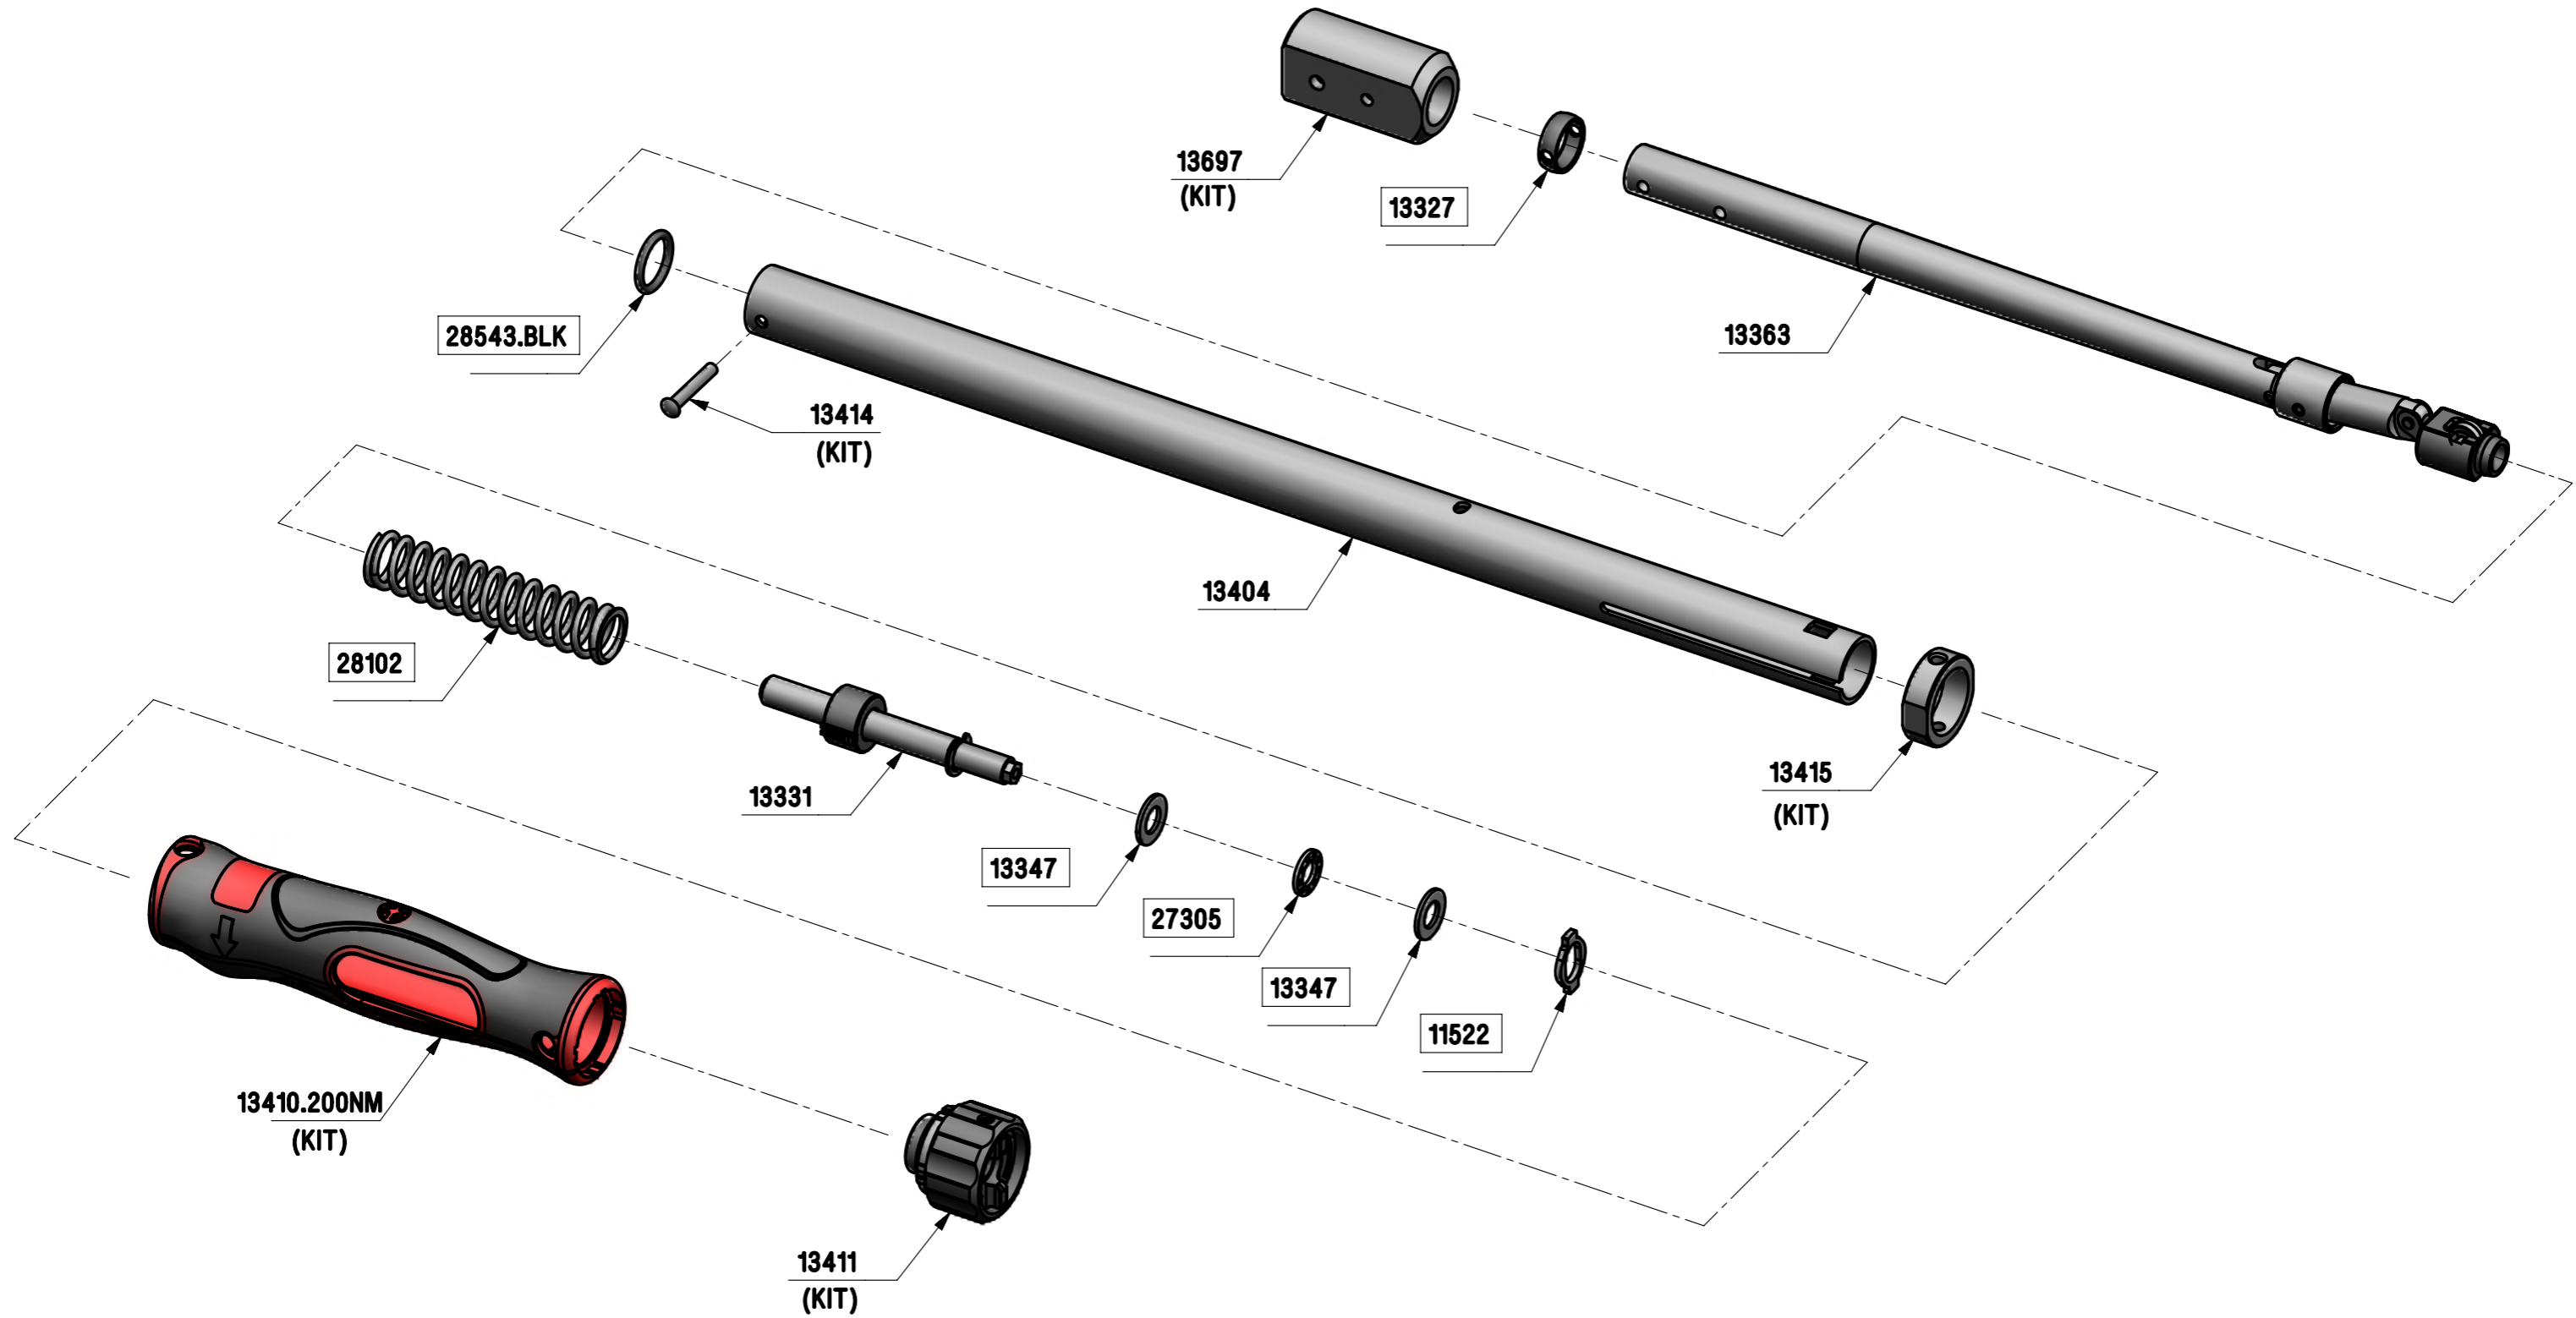

# 13676 - TW TTFTH 200 14X18 FEMALE END - N.m ONLY - SPARES LISTING

ISSUE 1  
30SEP13

ALL BOXED PART NUMBERS ARE SUBJECT TO A MINIMUM ORDER QUANTITY