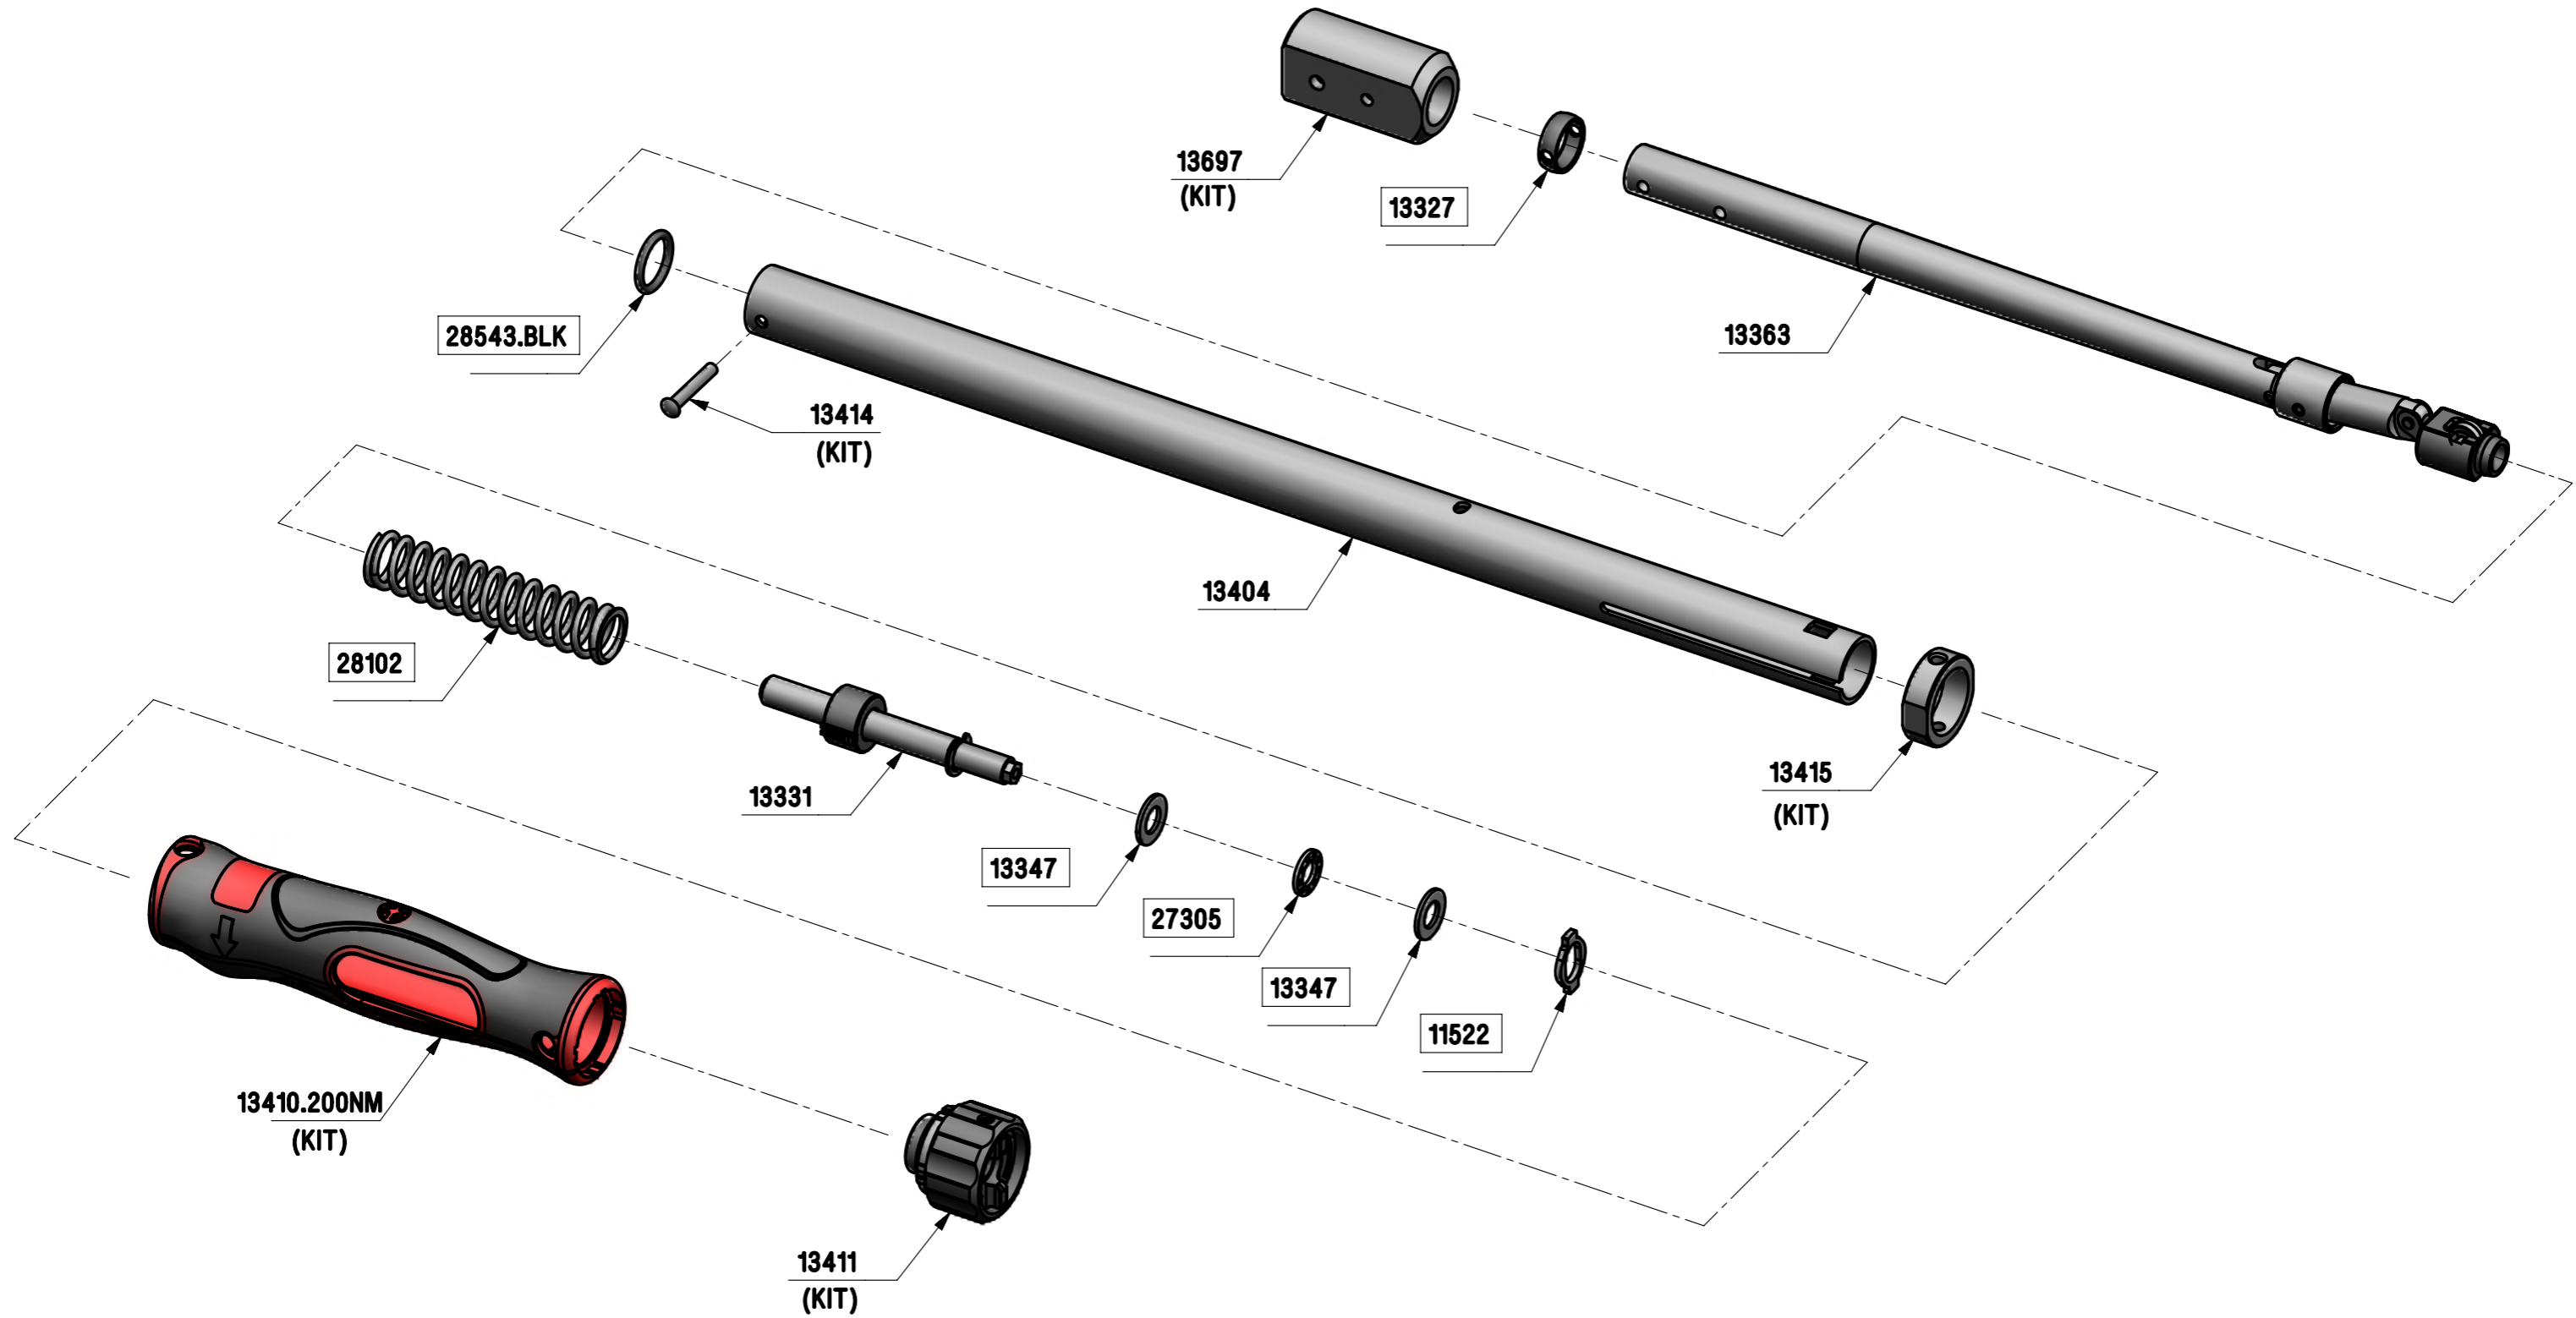

13676 - TW TTFTH 200 14X18 FEMALE END - N.m ONLY - SPARES LISTING

ISSUE 1
30SEP13

ALL BOXED PART NUMBERS ARE SUBJECT TO A MINIMUM ORDER QUANTITY