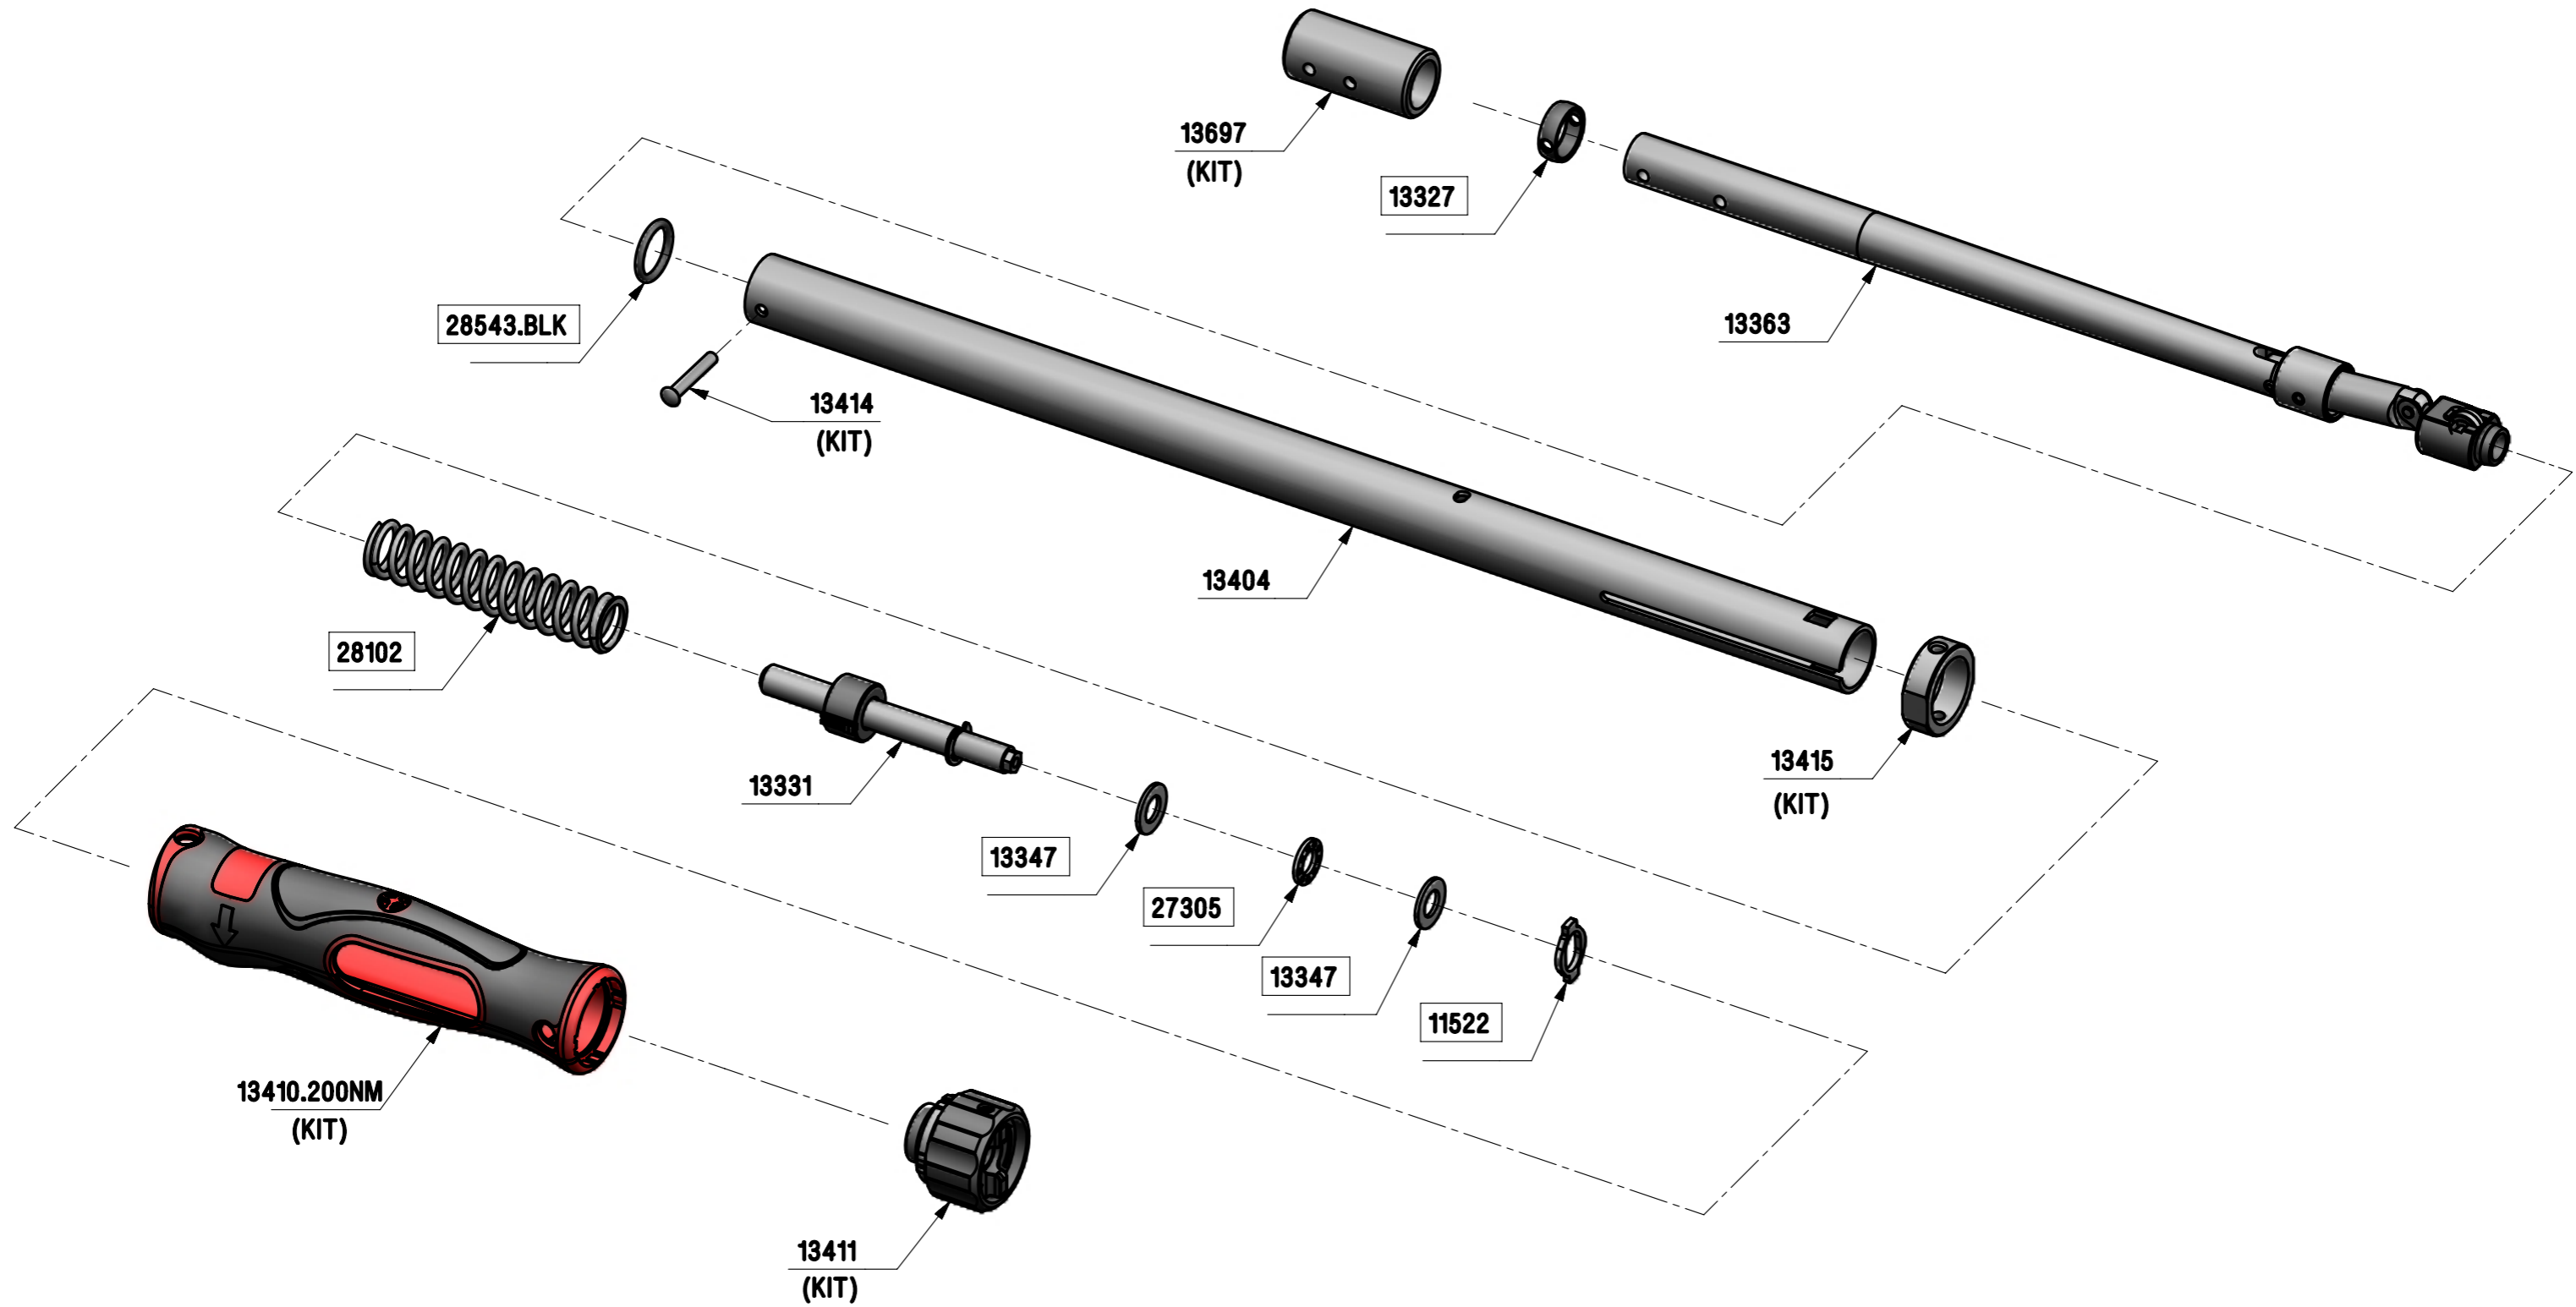

13675 - TW TTFTH 200 9X12 FEMALE END - N.m ONLY - SPARES LISTING

ISSUE 1
30SEP13

ALL BOXED PART NUMBERS ARE SUBJECT TO A MINIMUM ORDER QUANTITY