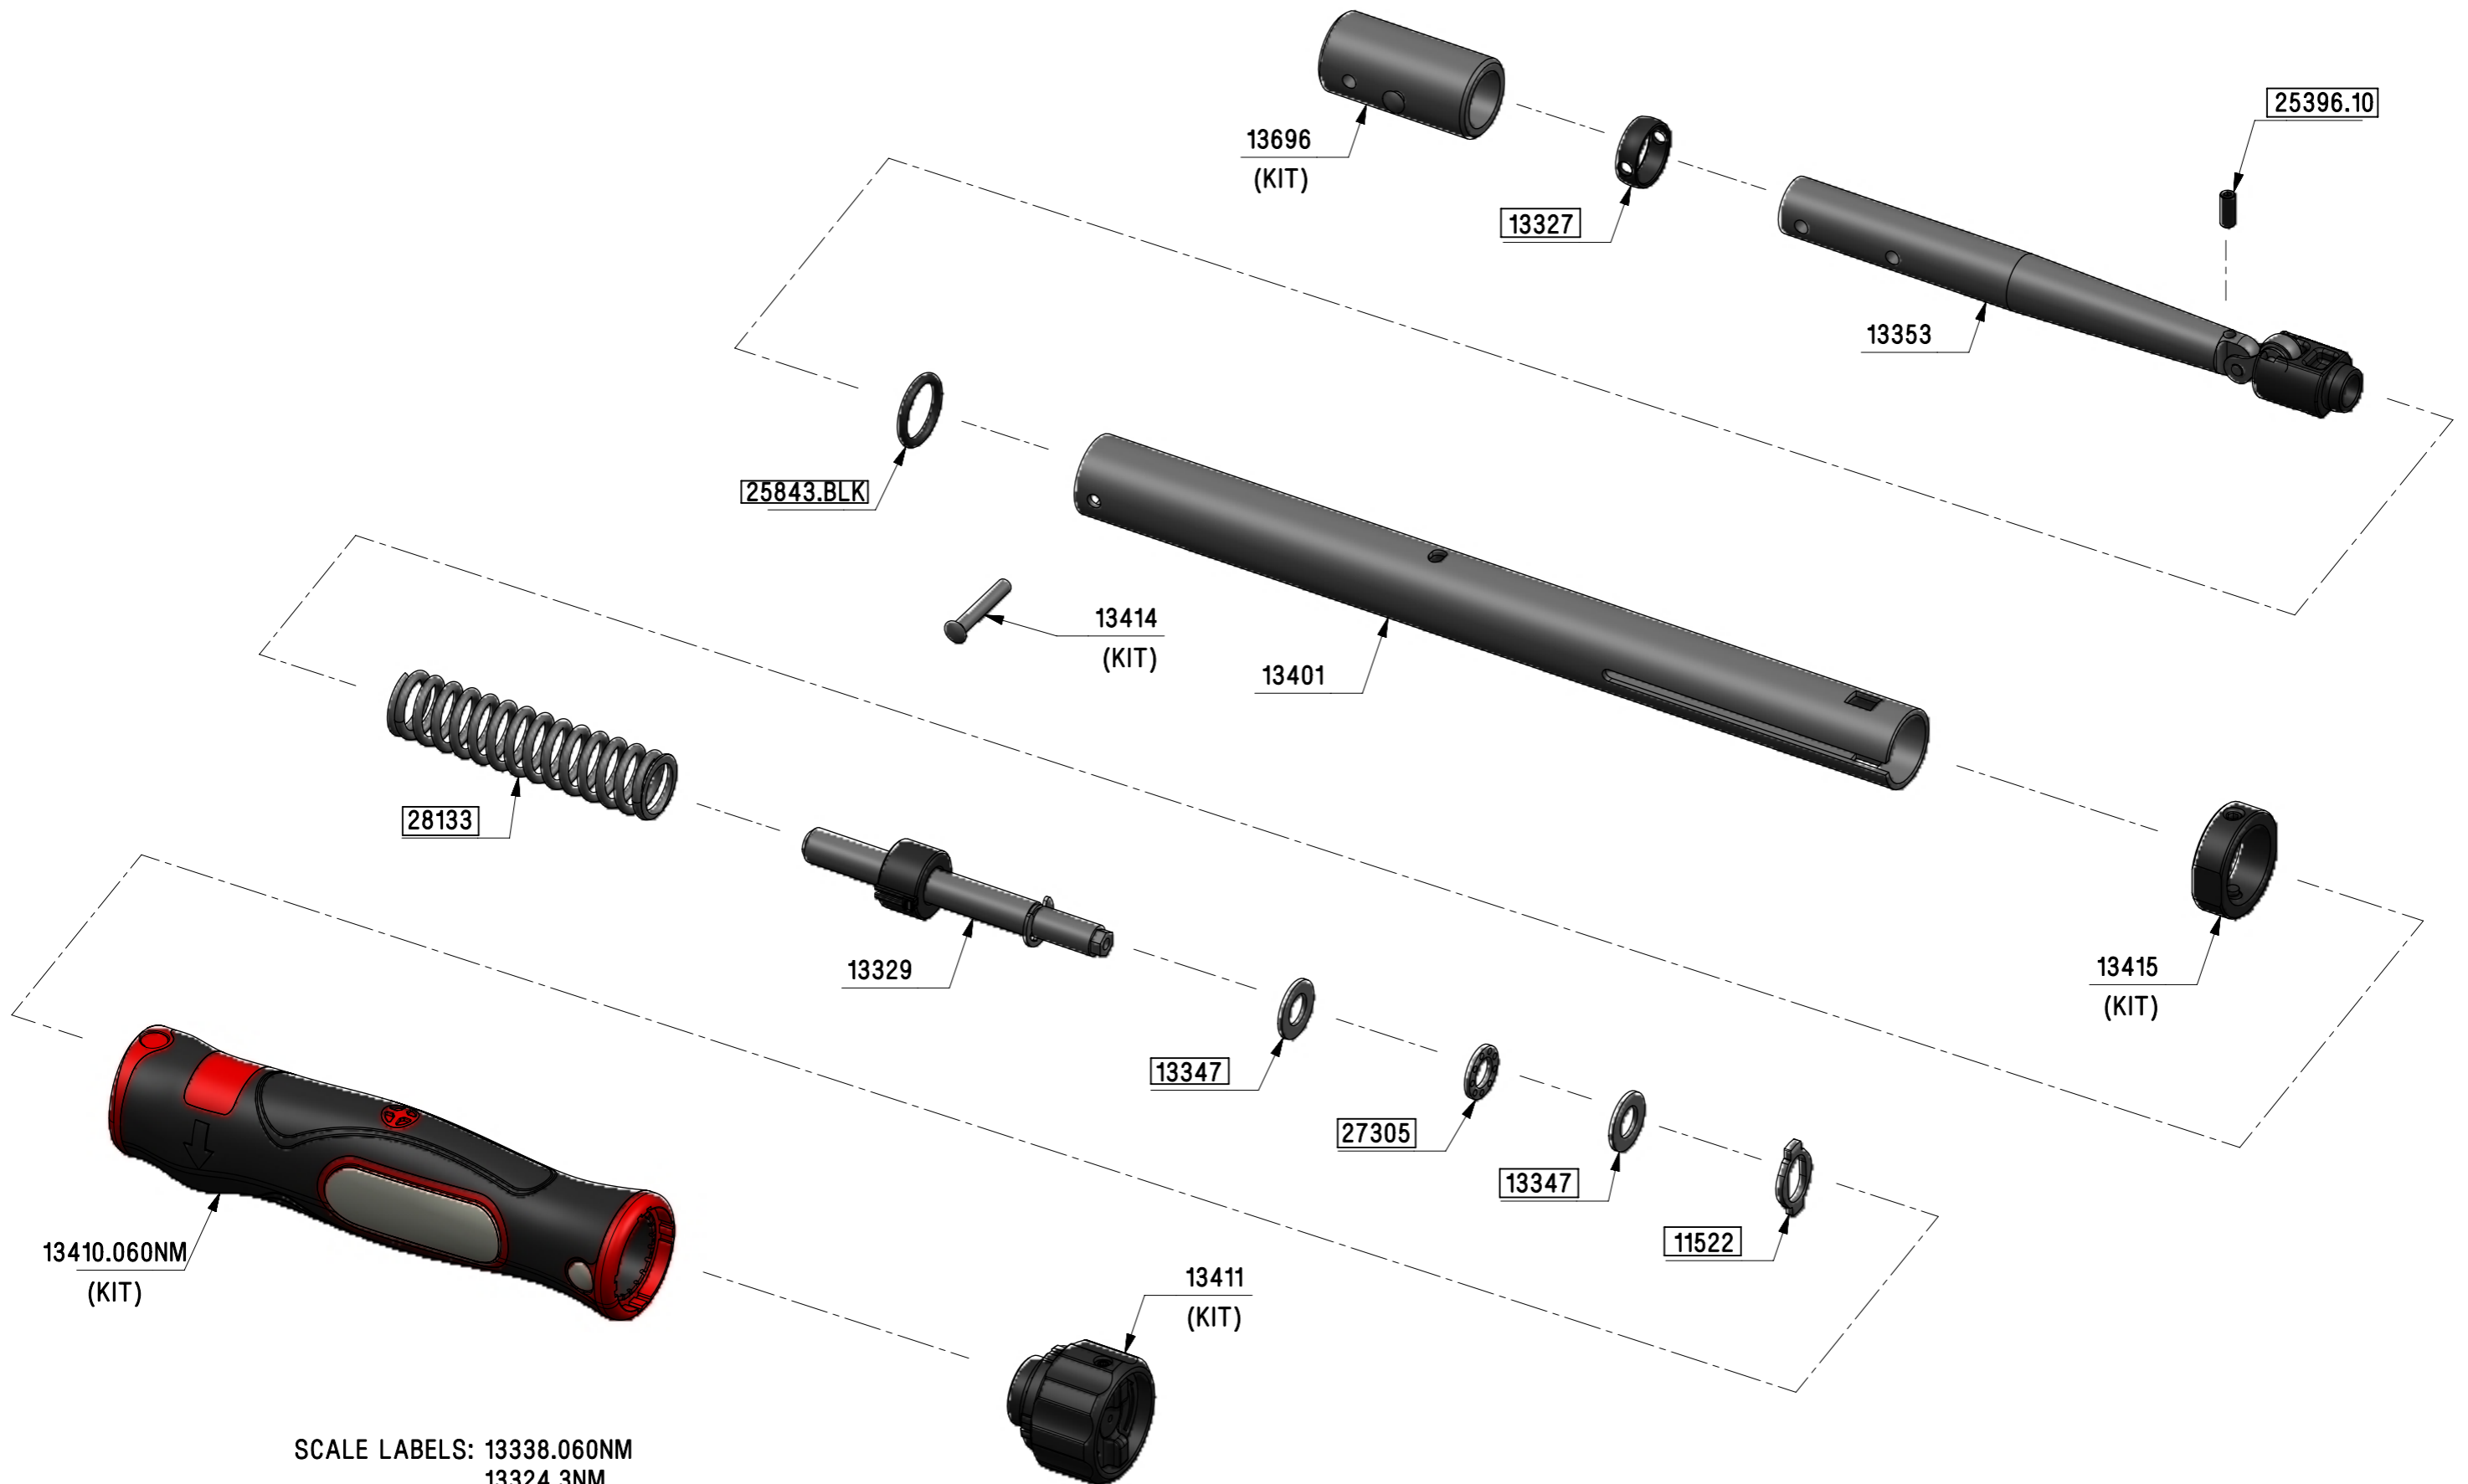

13672 - TW TT FTH 60 9X12 FEMALE END - N.m ONLY - SPARES LISTING

ISSUE 2
12AUG14
ECN-005976

SCALE LABELS: 13338.060NM
13324.3NM

ALL BOXED PART NUMBERS ARE SUBJECT TO A MINIMUM ORDER QUANTITY