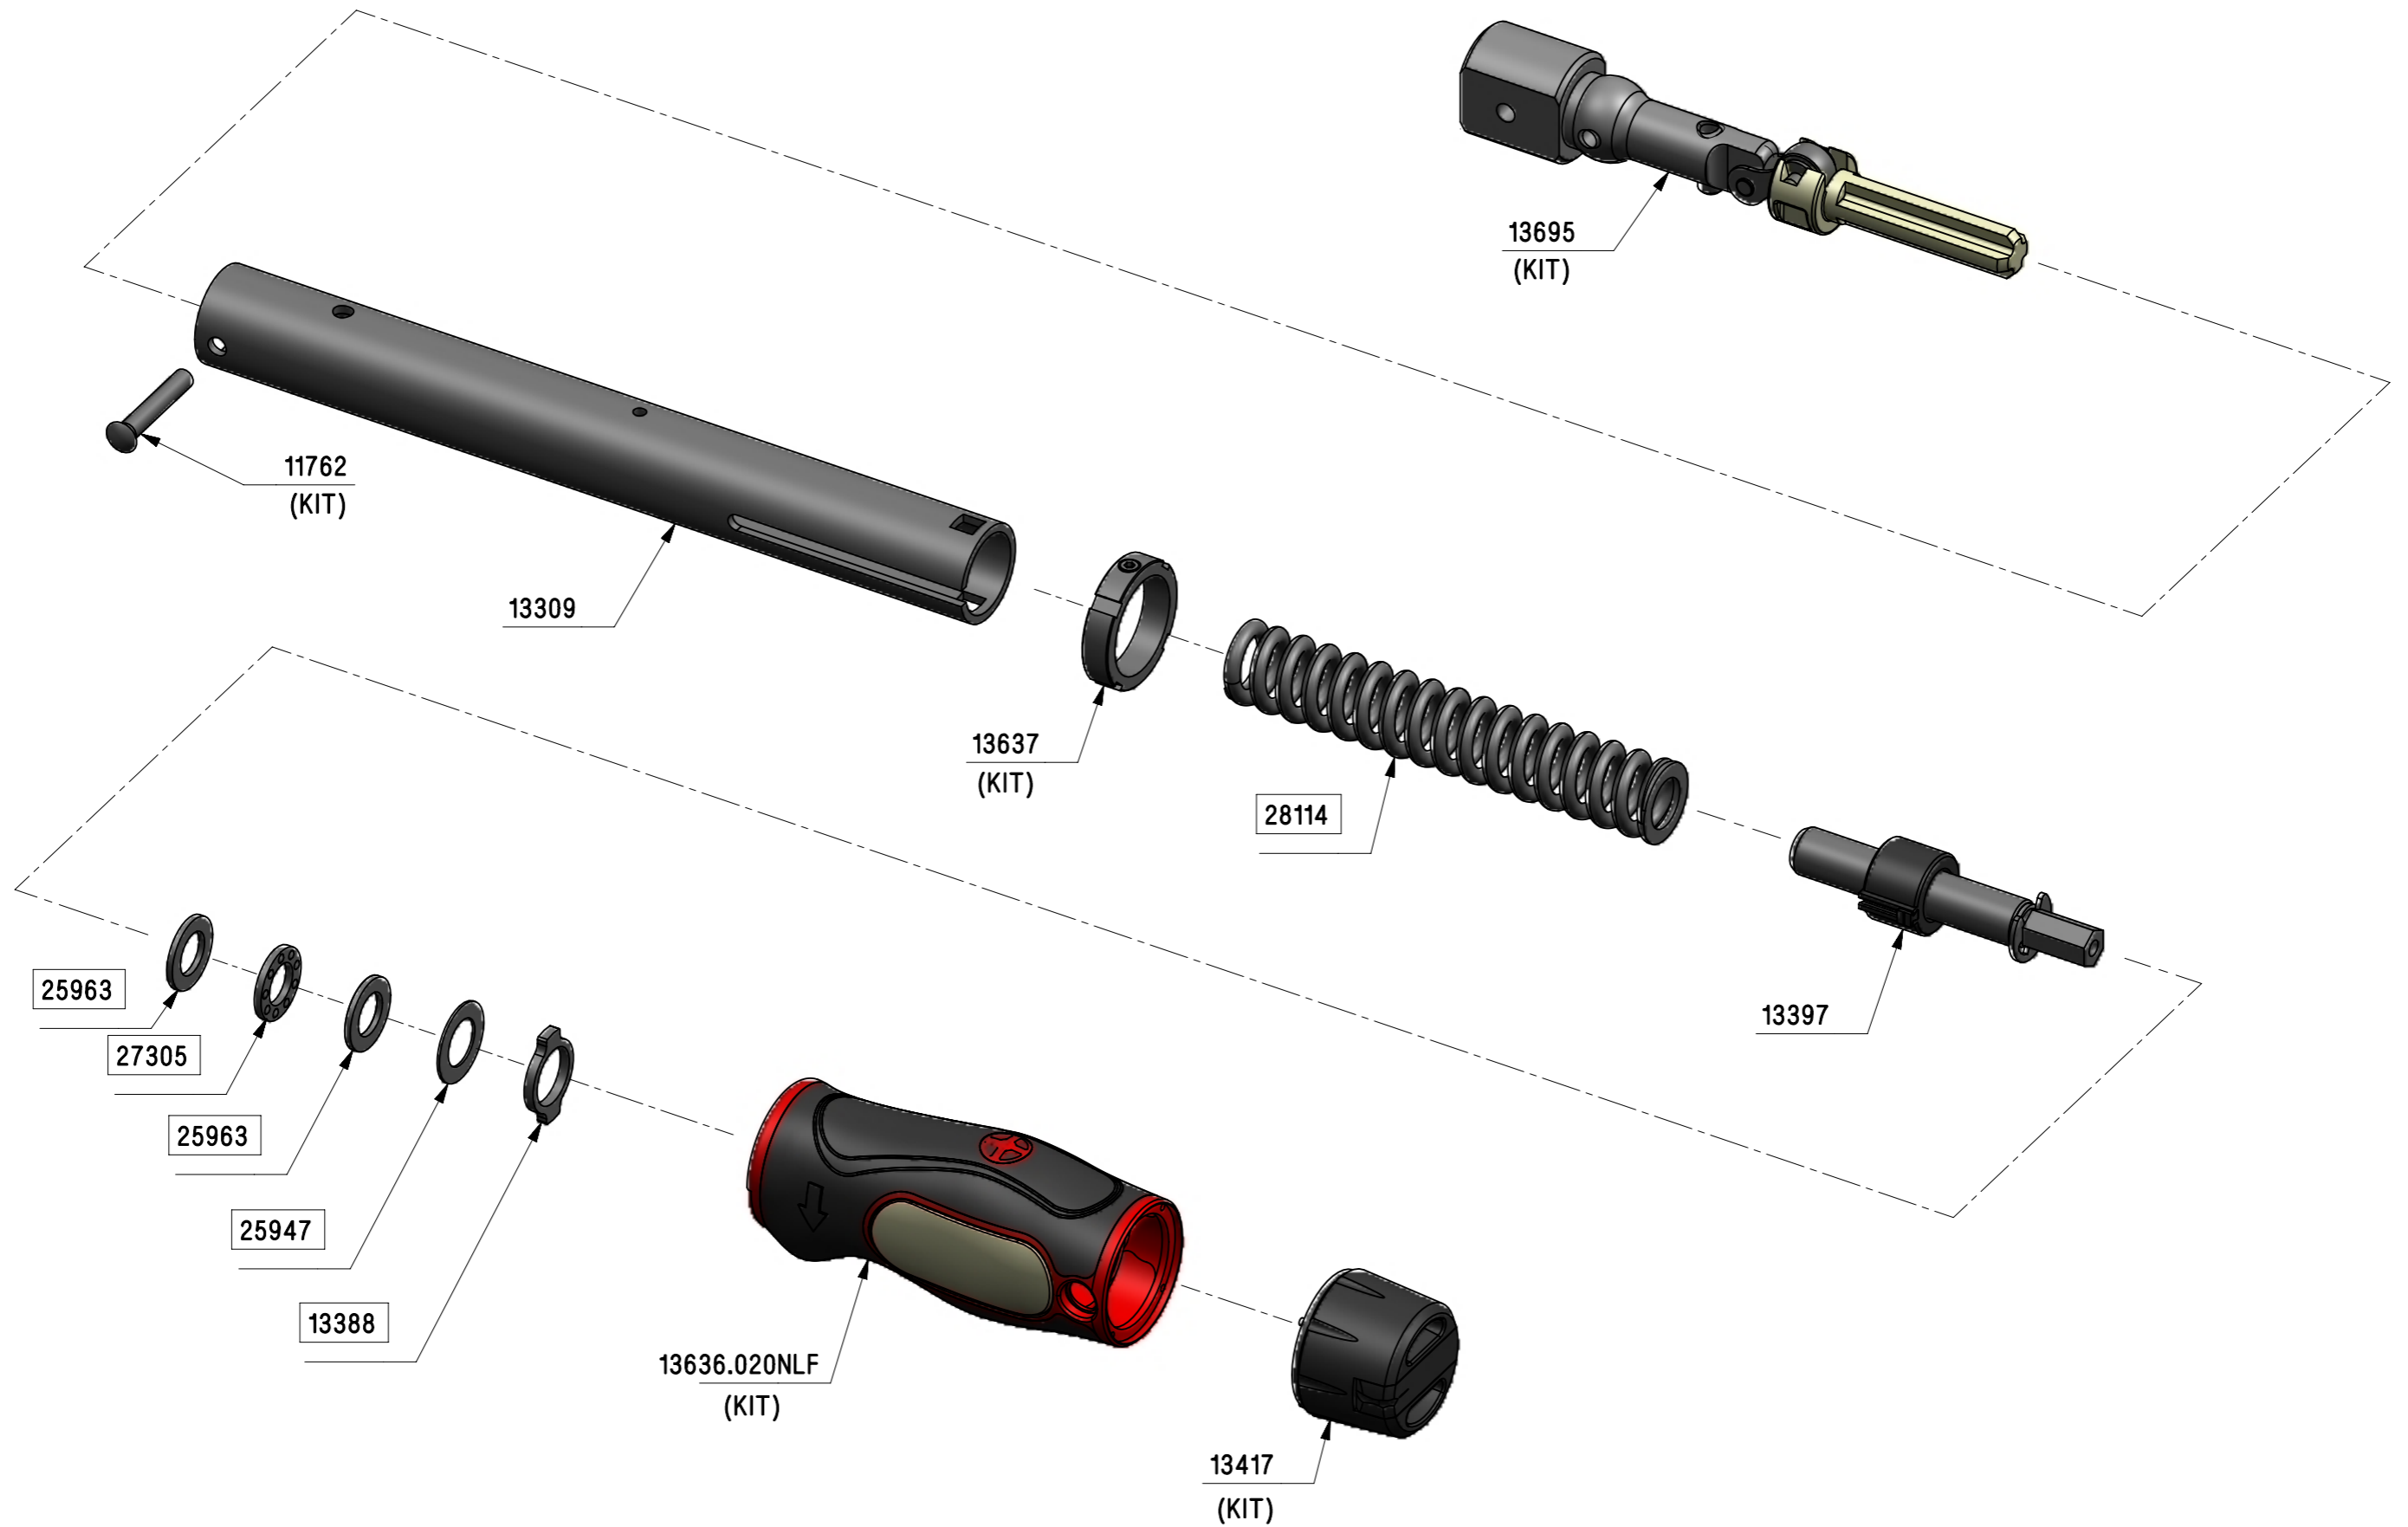

13670 - TW TT FTH 20 9X12 FEMALE END - N.m ONLY - SPARES LISTING

ISSUE 2
13AUG15
ECN-005862

ALL BOXED PART NUMBERS ARE SUBJECT TO A MINIMUM ORDER QUANTITY