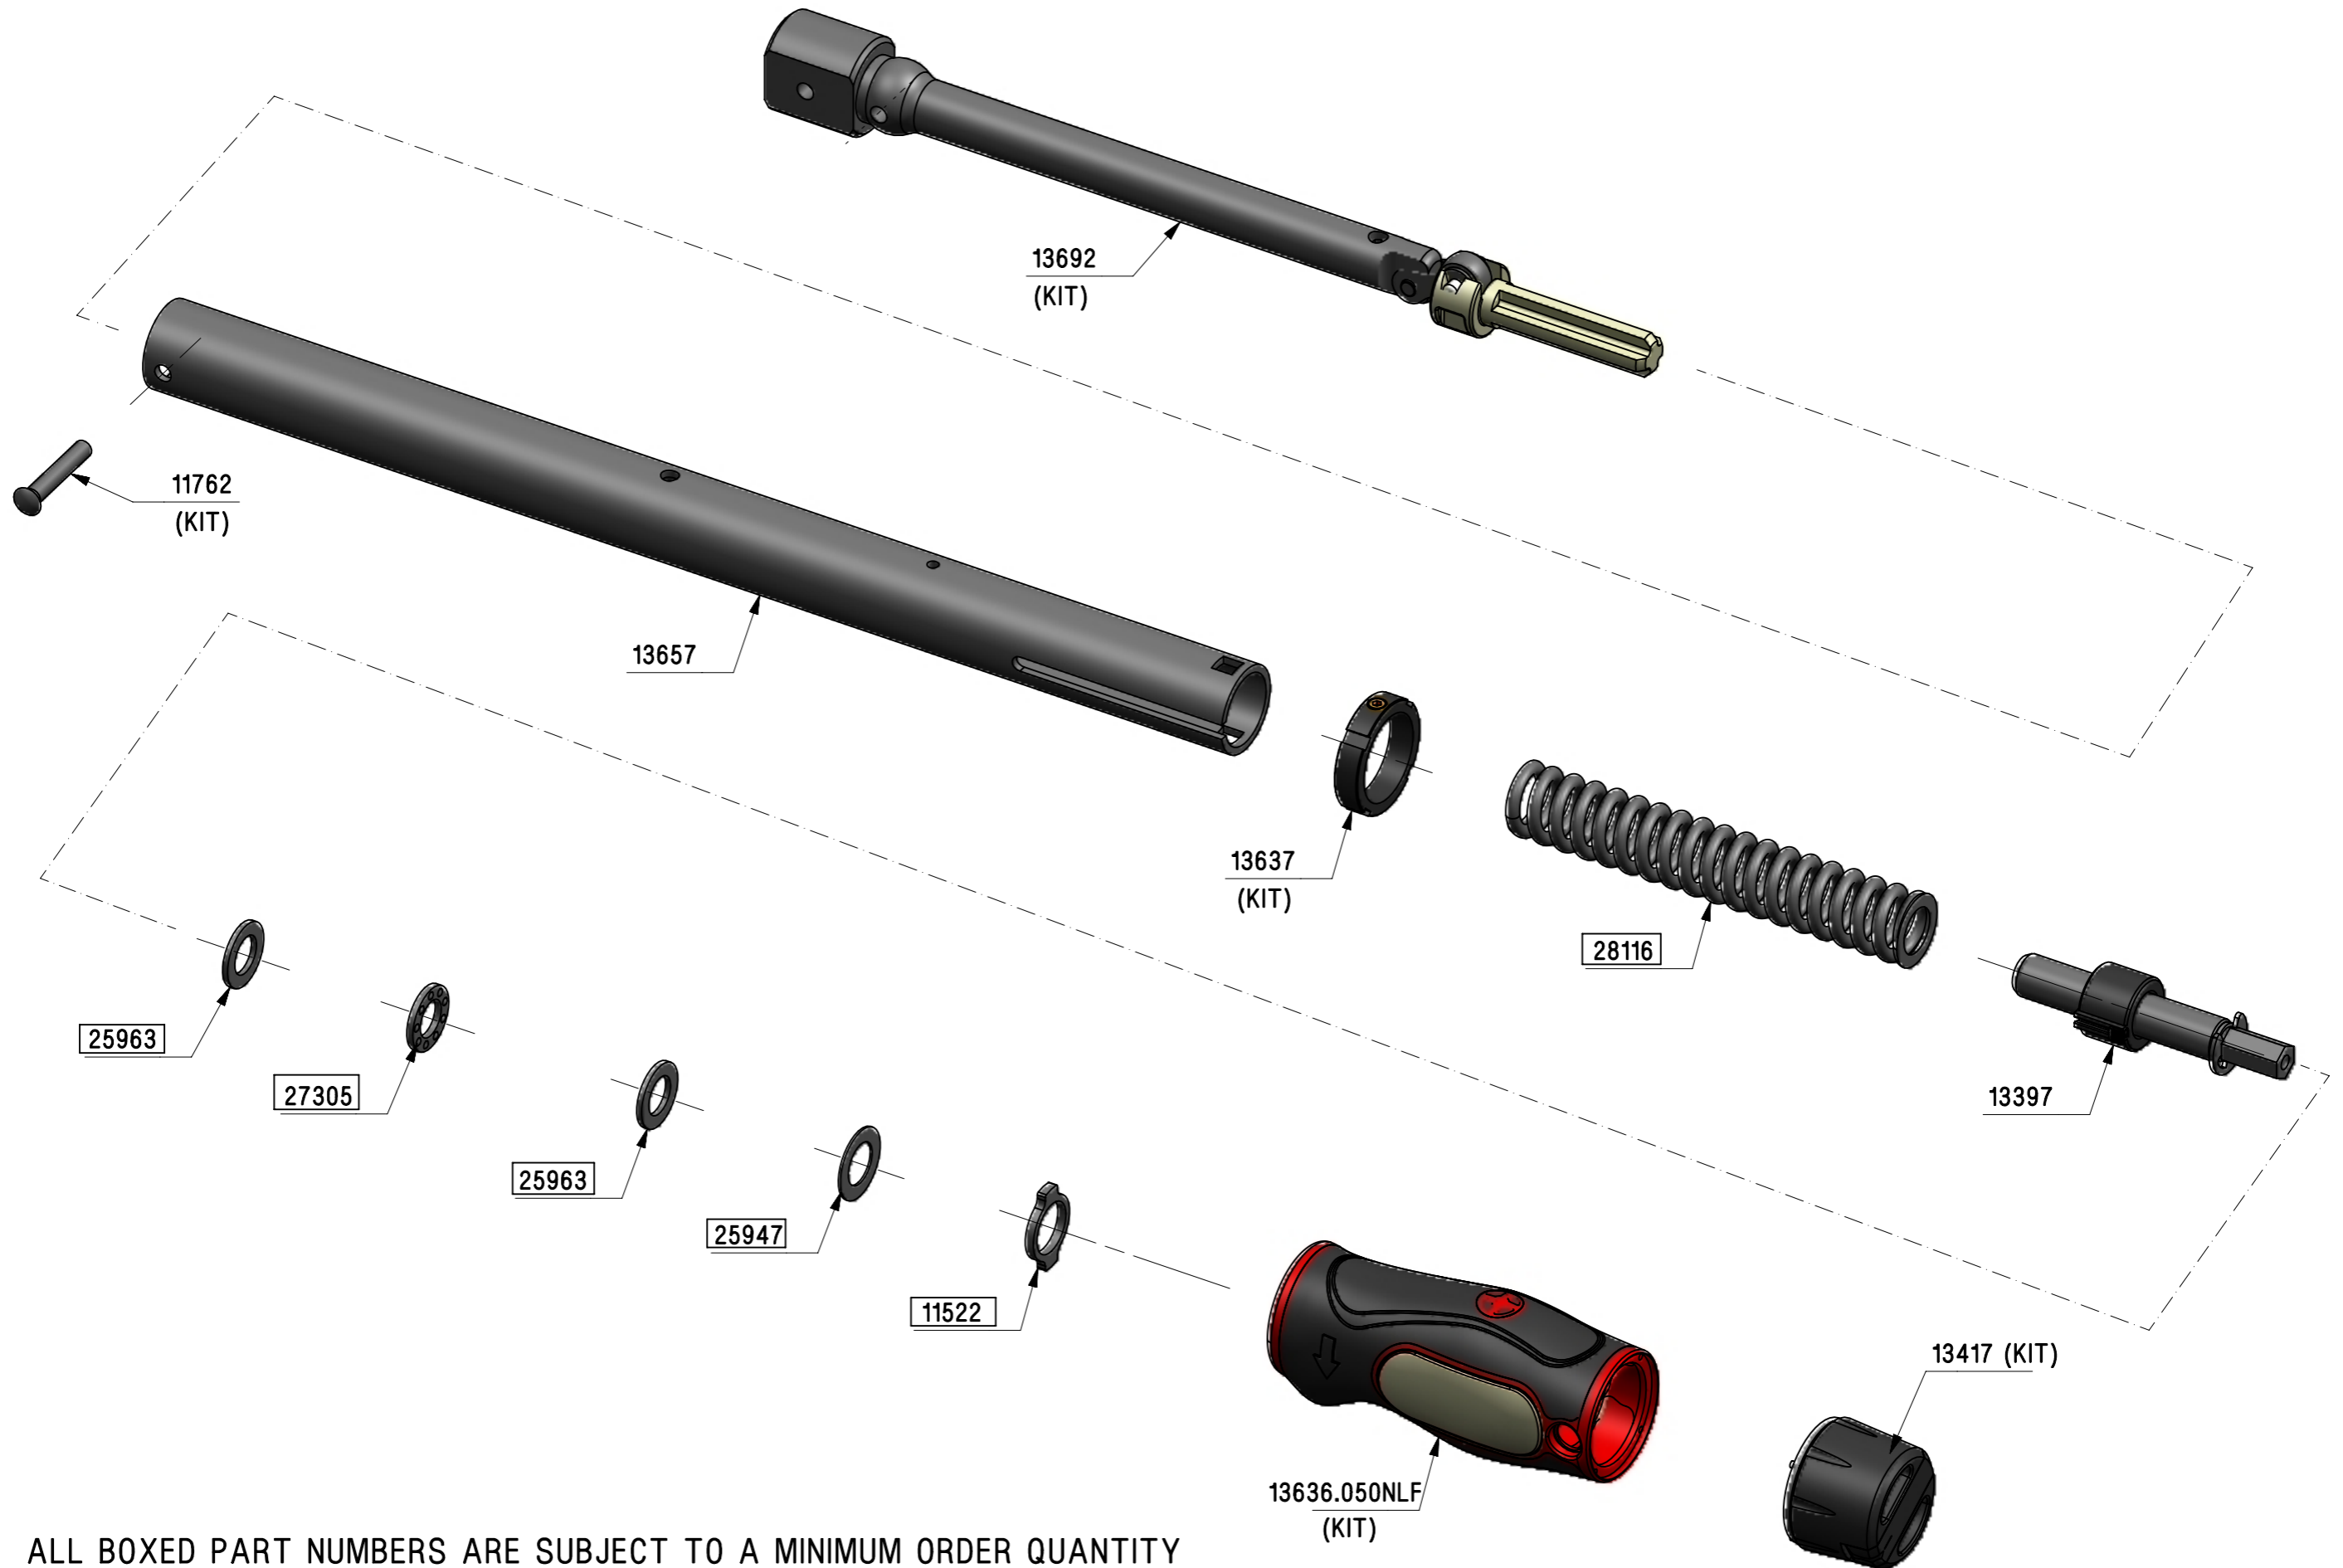

13666 - TW TTFTH 50 9X12 FEMALE END - SPARES LISTING

ALL BOXED PART NUMBERS ARE SUBJECT TO A MINIMUM ORDER QUANTITY