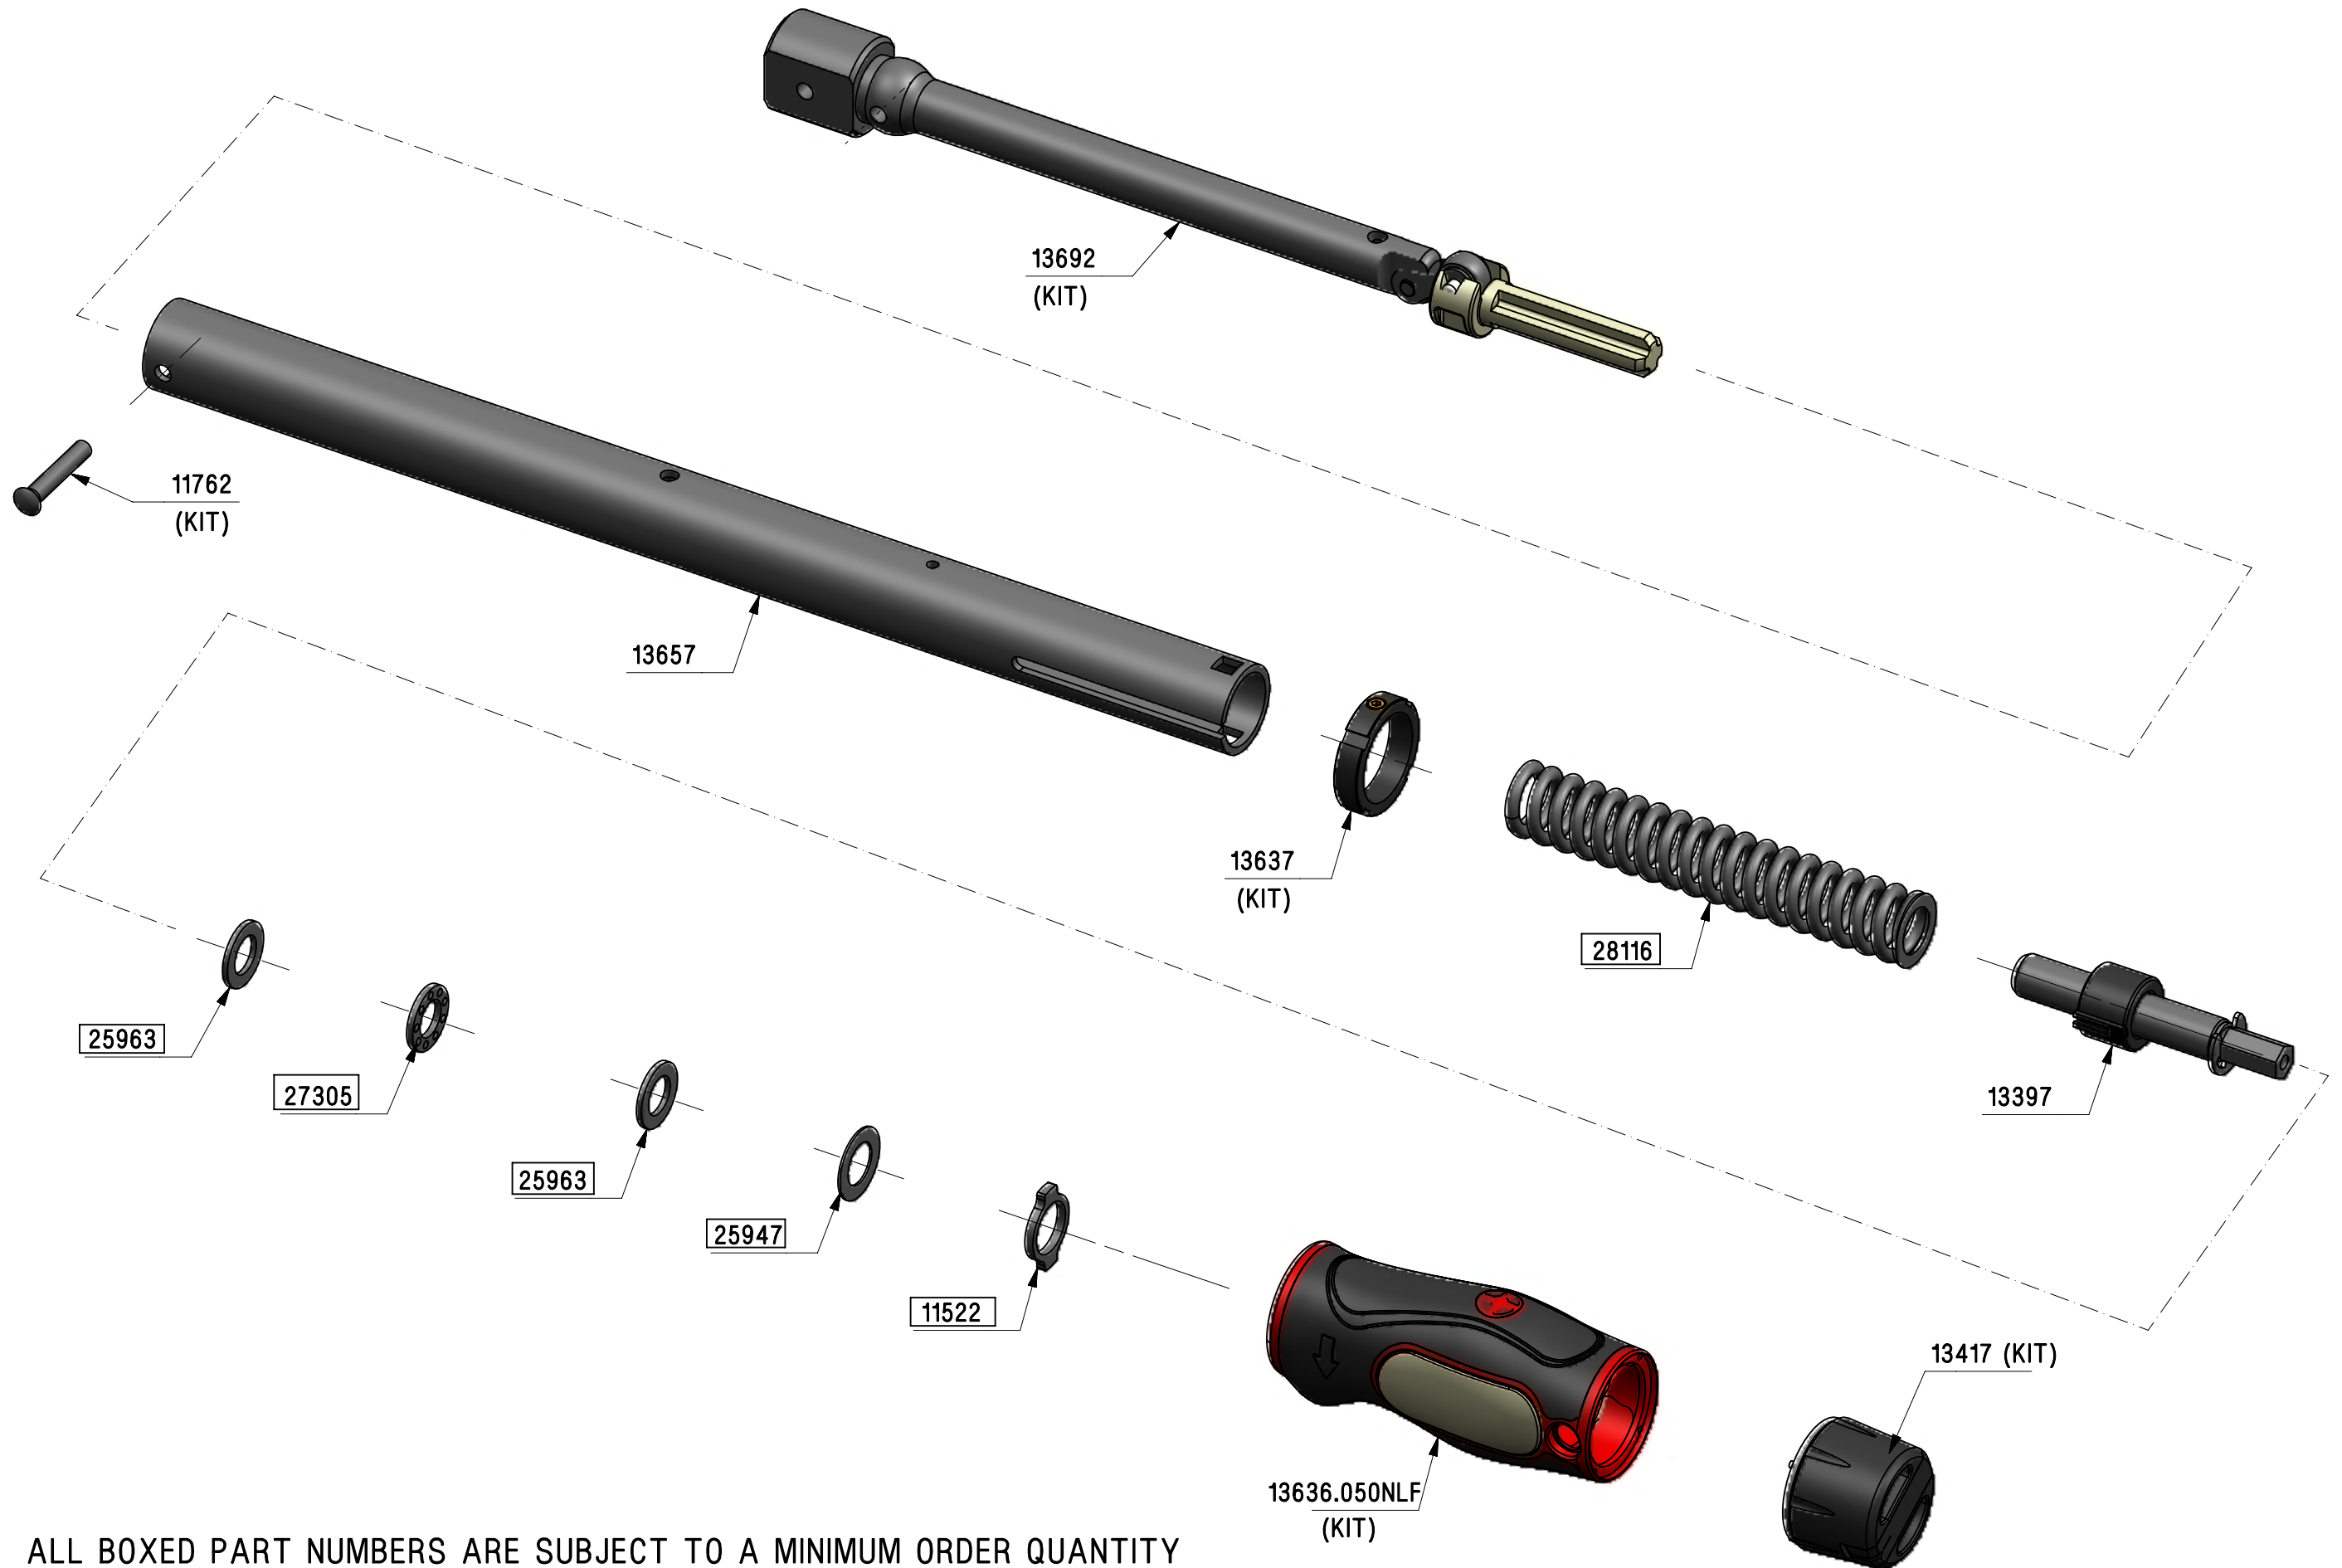

13666 - TW TTFTH 50 9X12 FEMALE END - SPARES LISTING

ALL BOXED PART NUMBERS ARE SUBJECT TO A MINIMUM ORDER QUANTITY