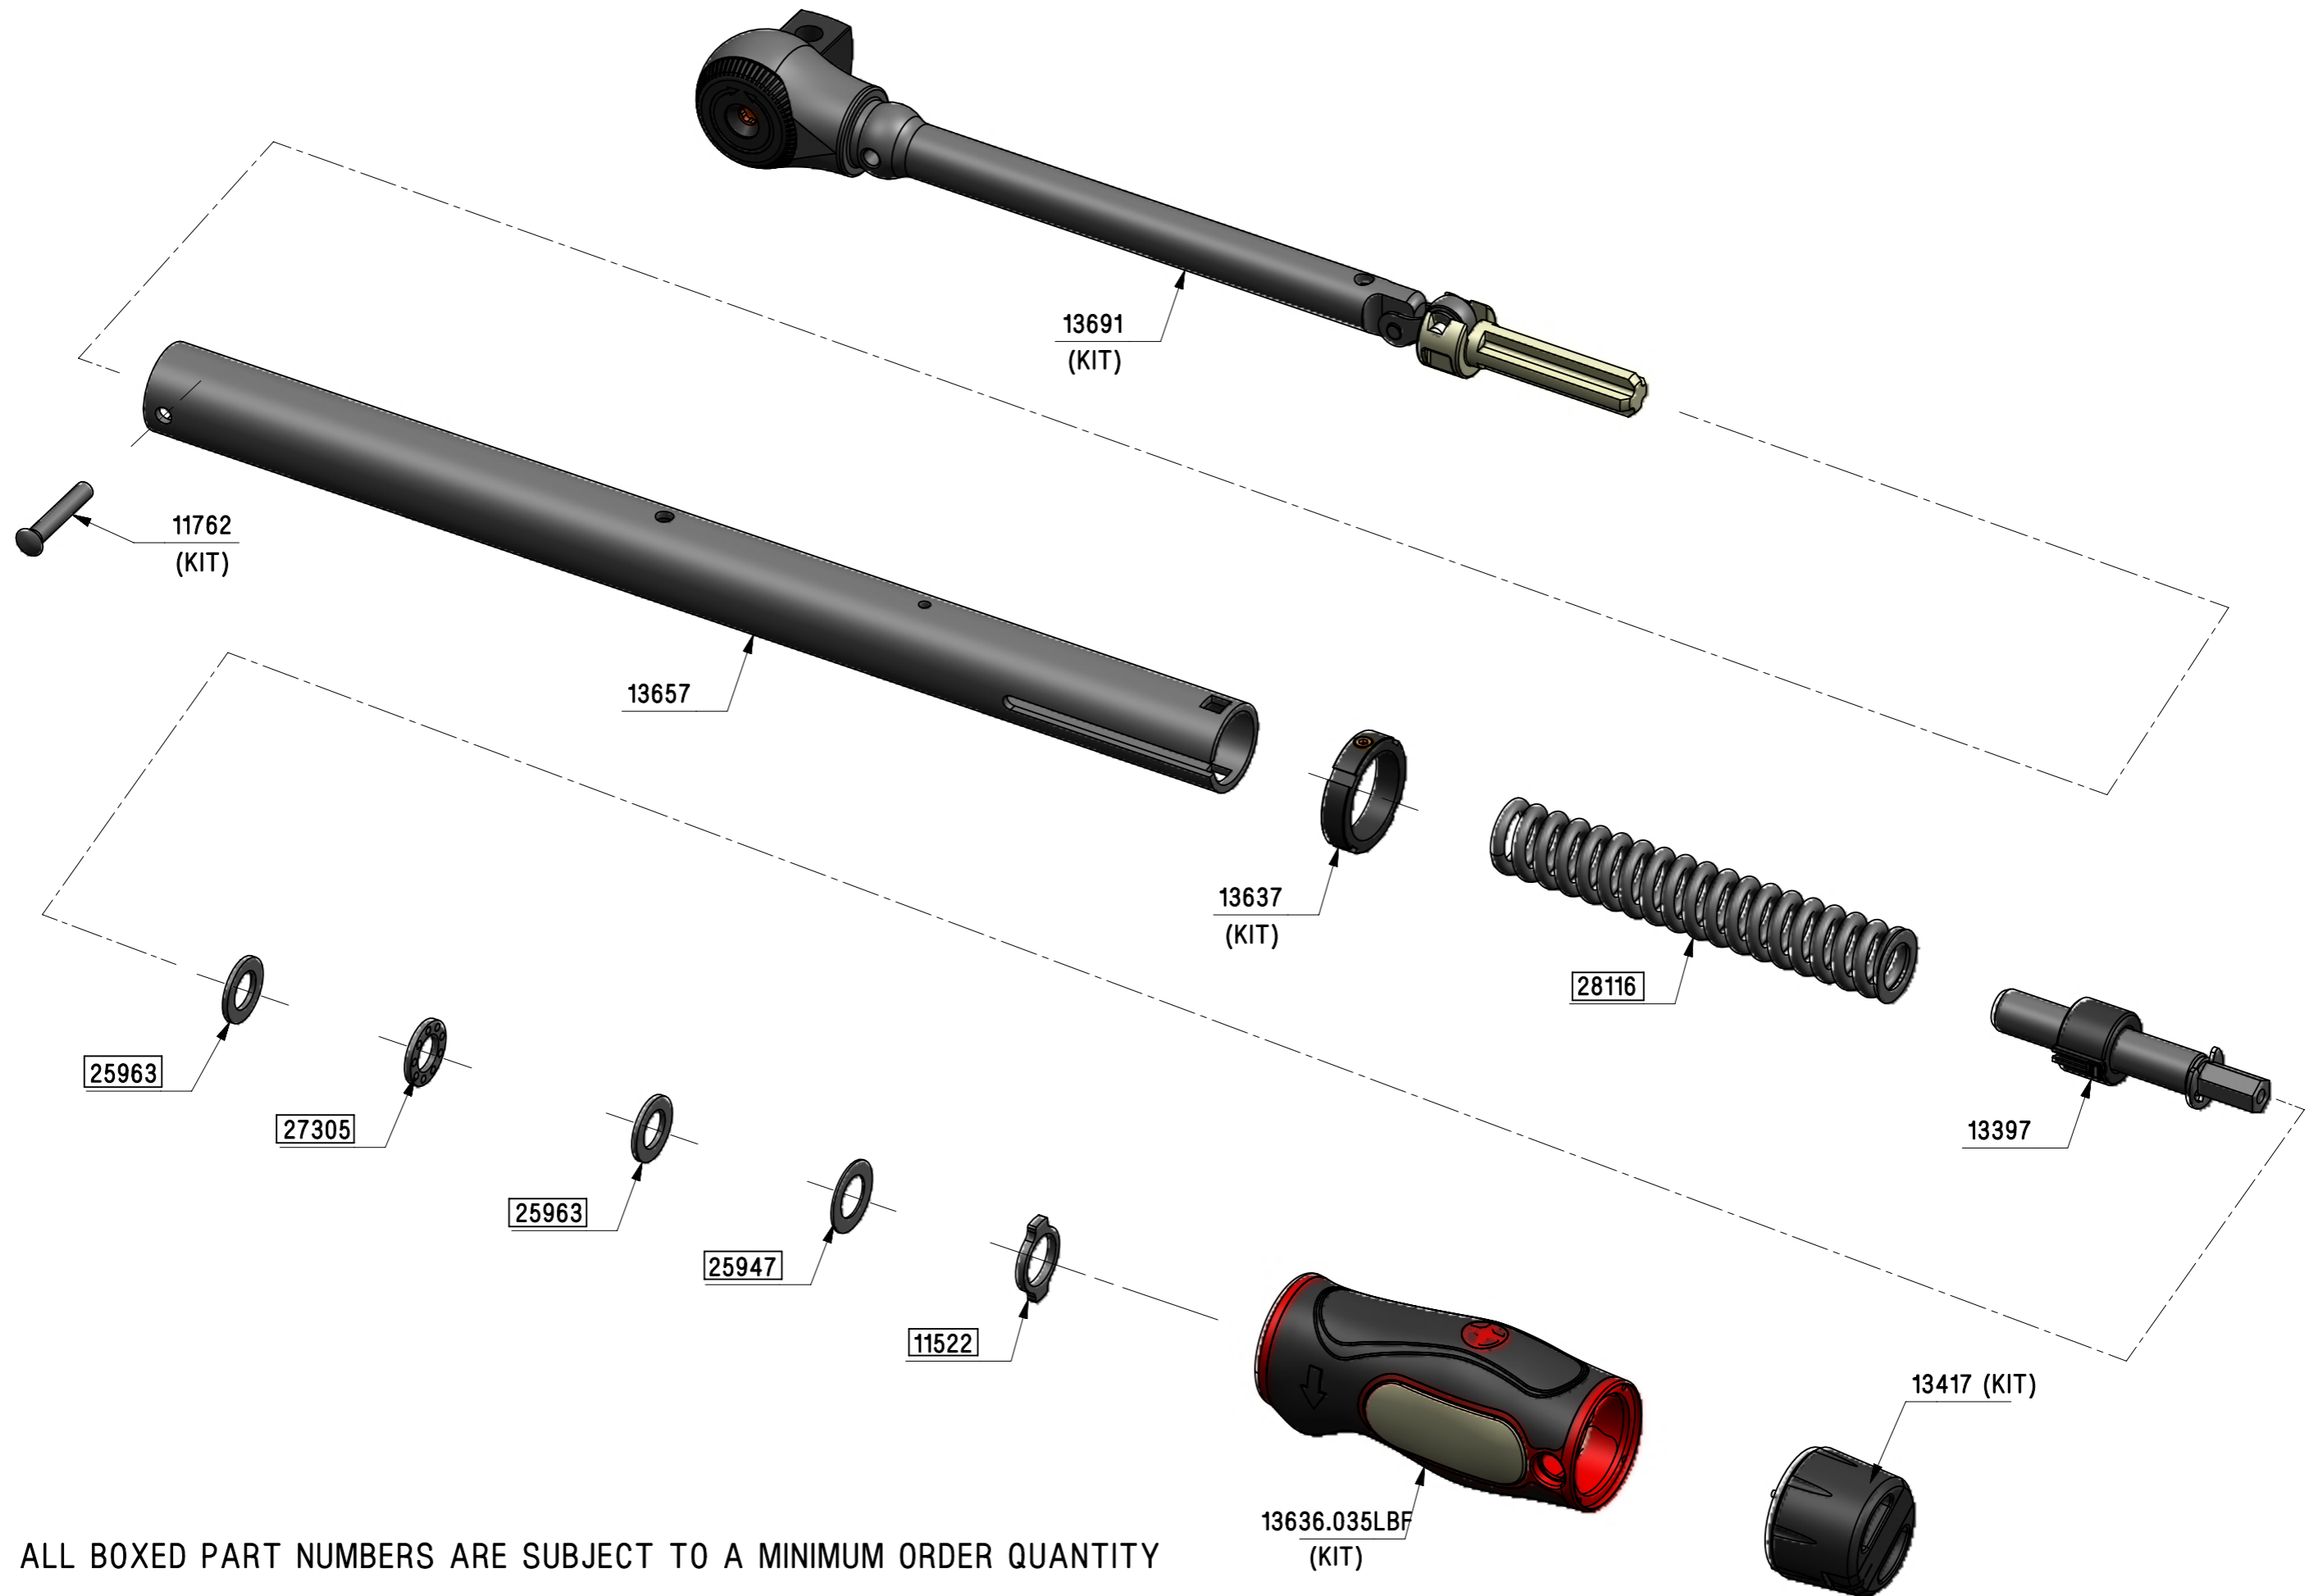

13665 – TW TTi 35 1/2” SQ. DRIVE – SPARES LISTING

ALL BOXED PART NUMBERS ARE SUBJECT TO A MINIMUM ORDER QUANTITY