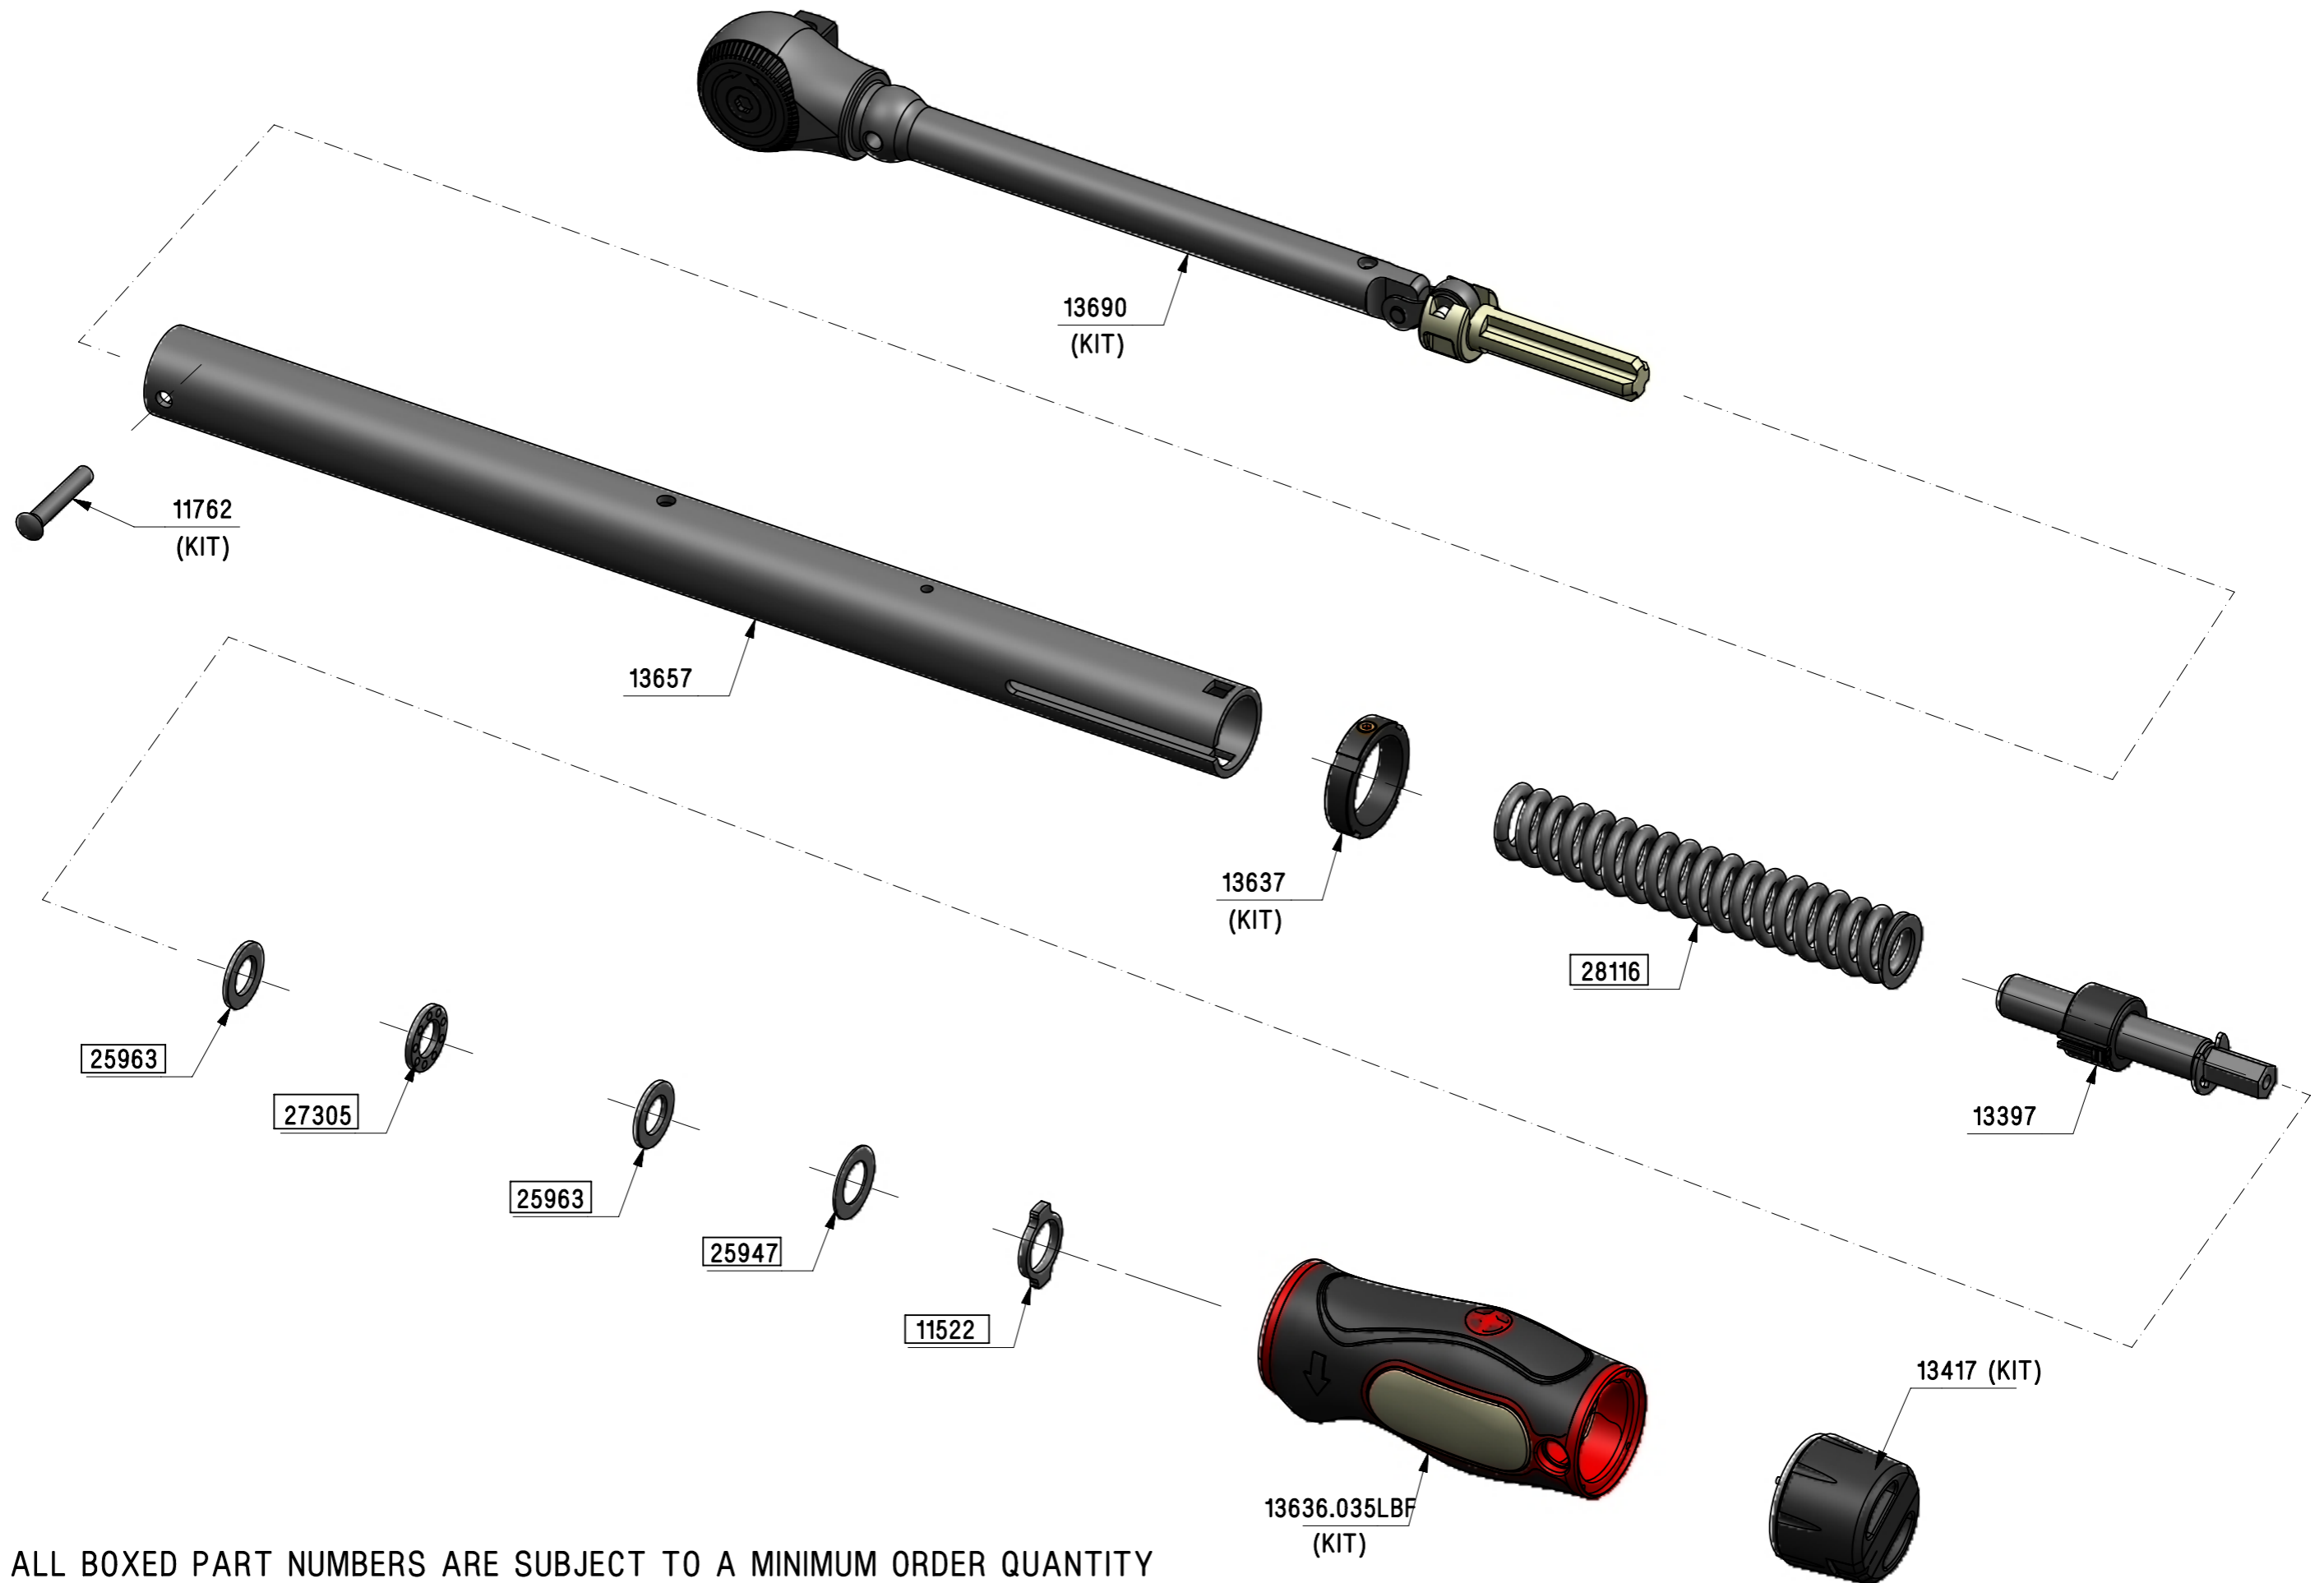

13664 - TW TTi 35 3/8" SQ. DRIVE - SPARES LISTING

ALL BOXED PART NUMBERS ARE SUBJECT TO A MINIMUM ORDER QUANTITY