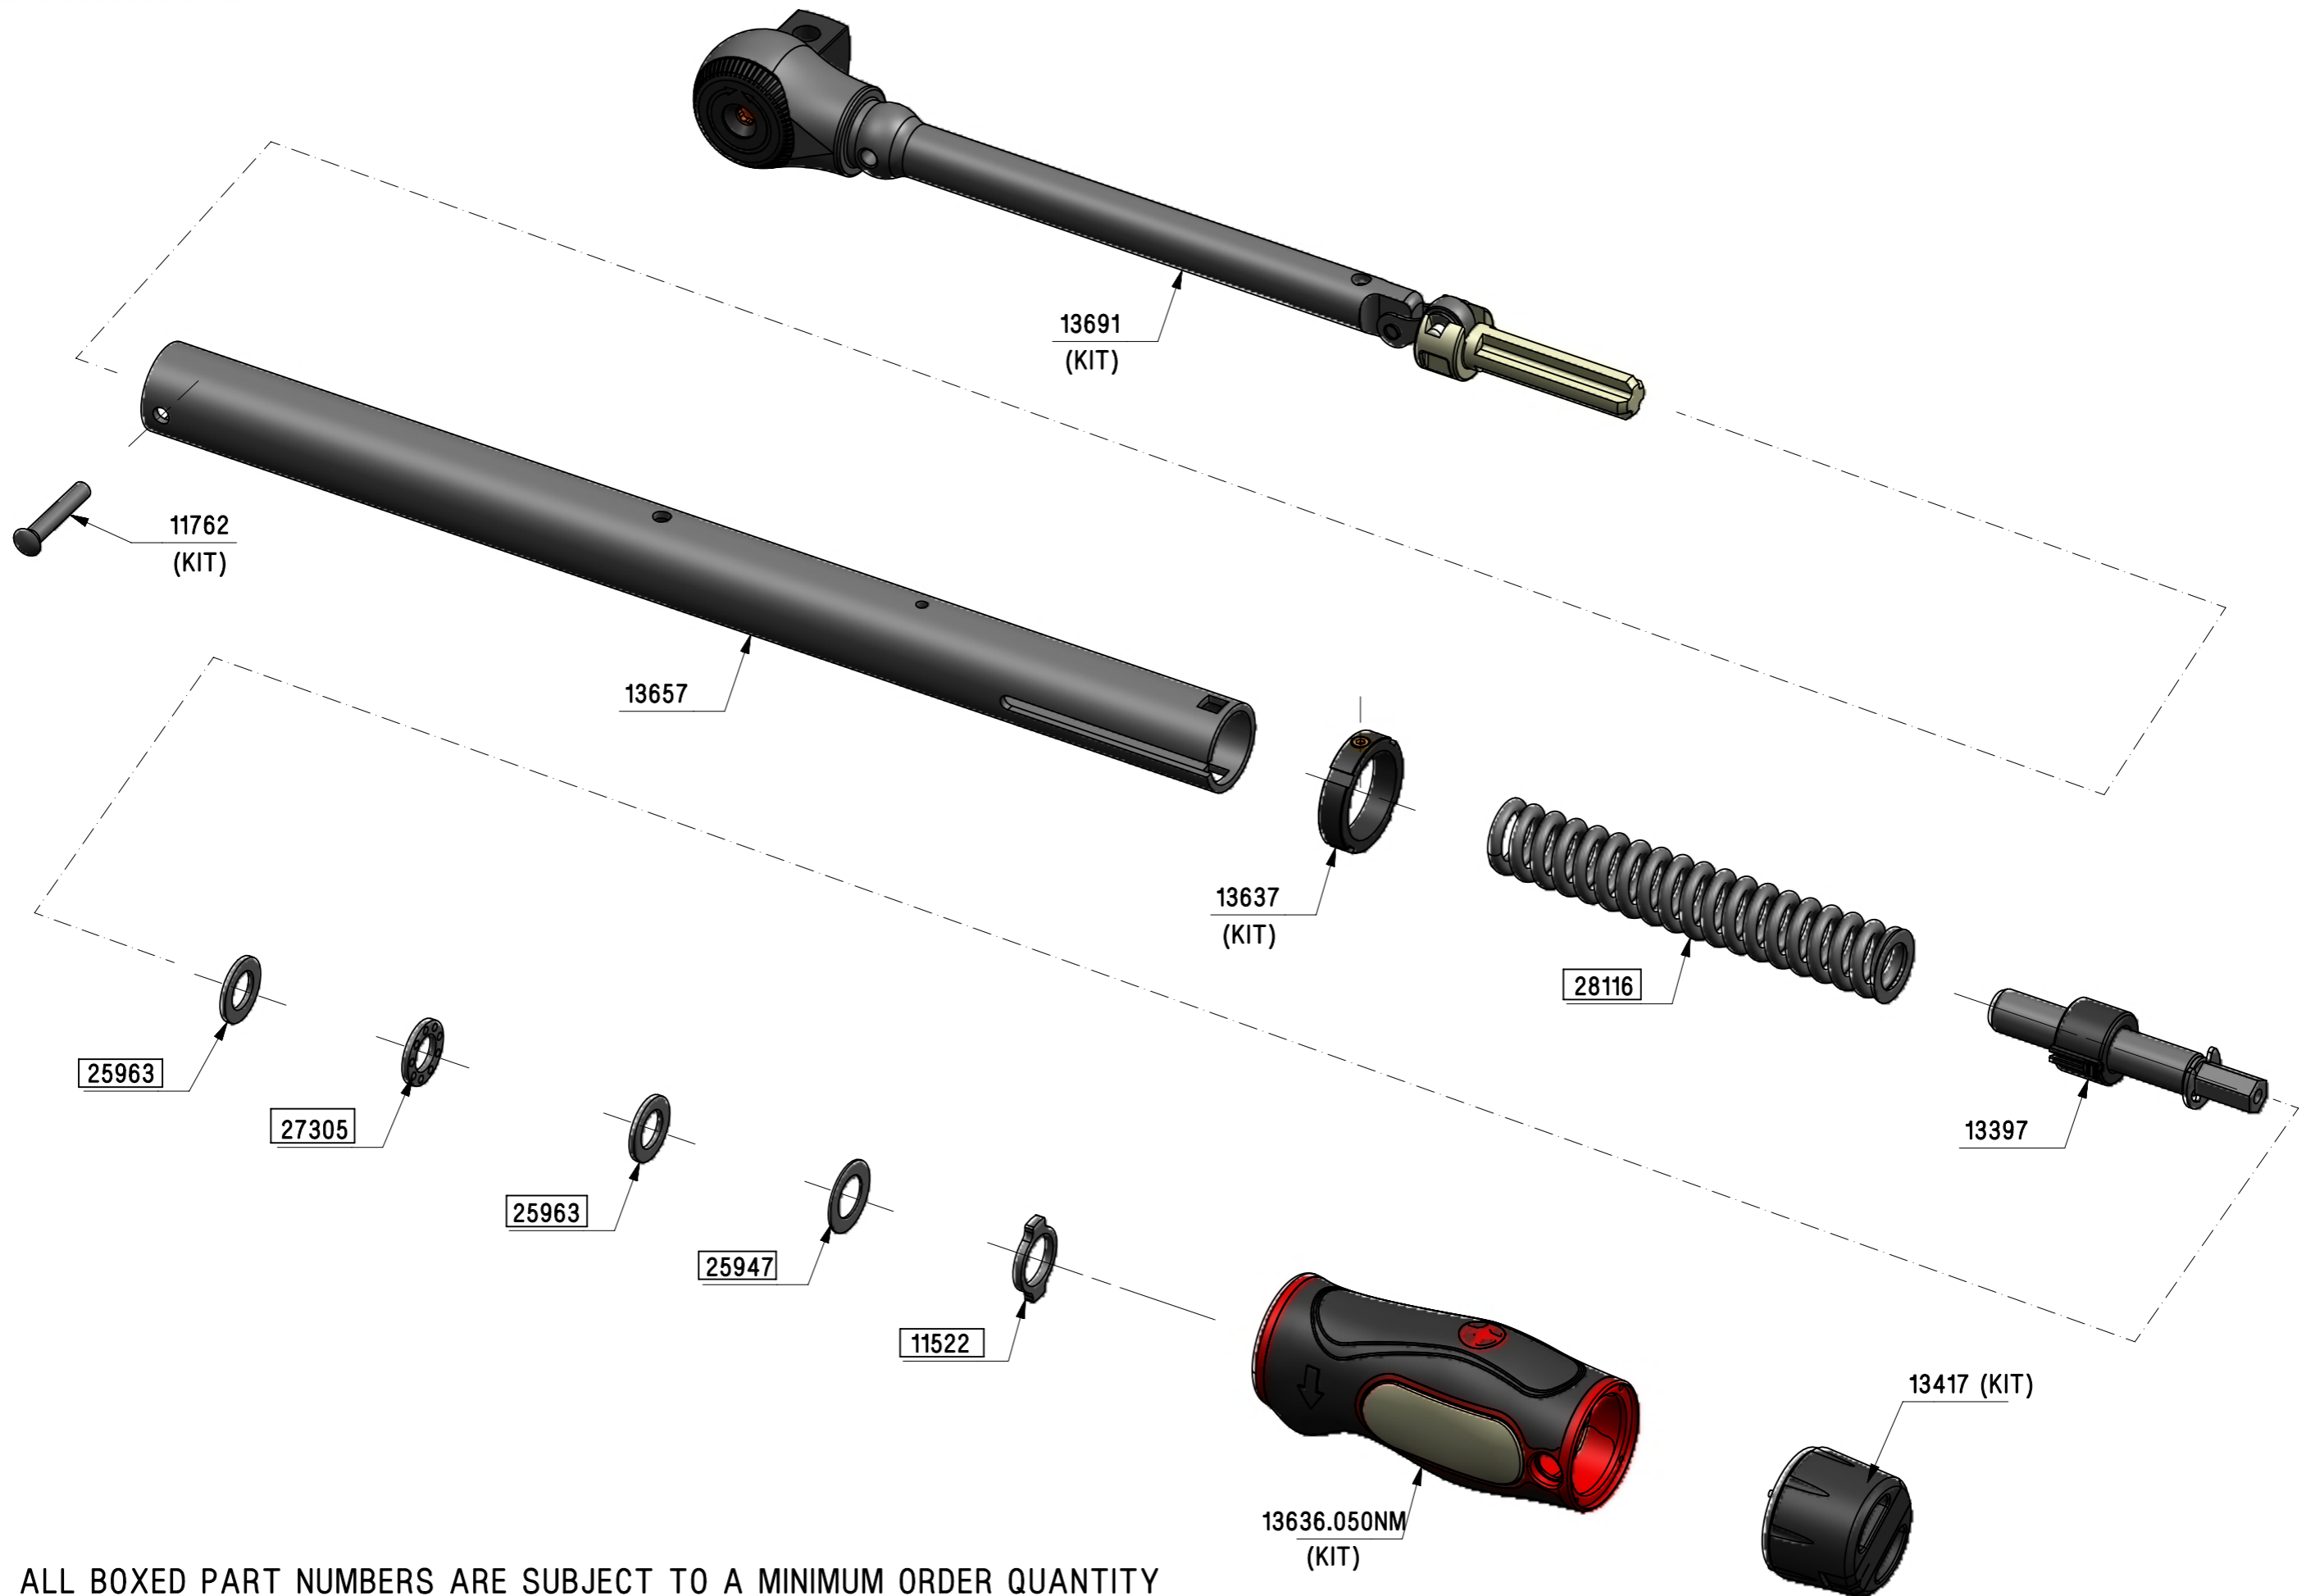

# 13663 - TW TTi 50 1/2" SQ. DRIVE - N.m ONLY - SPARES LISTING

ISSUE 3  
13AUG15  
ECN-005862

ALL BOXED PART NUMBERS ARE SUBJECT TO A MINIMUM ORDER QUANTITY