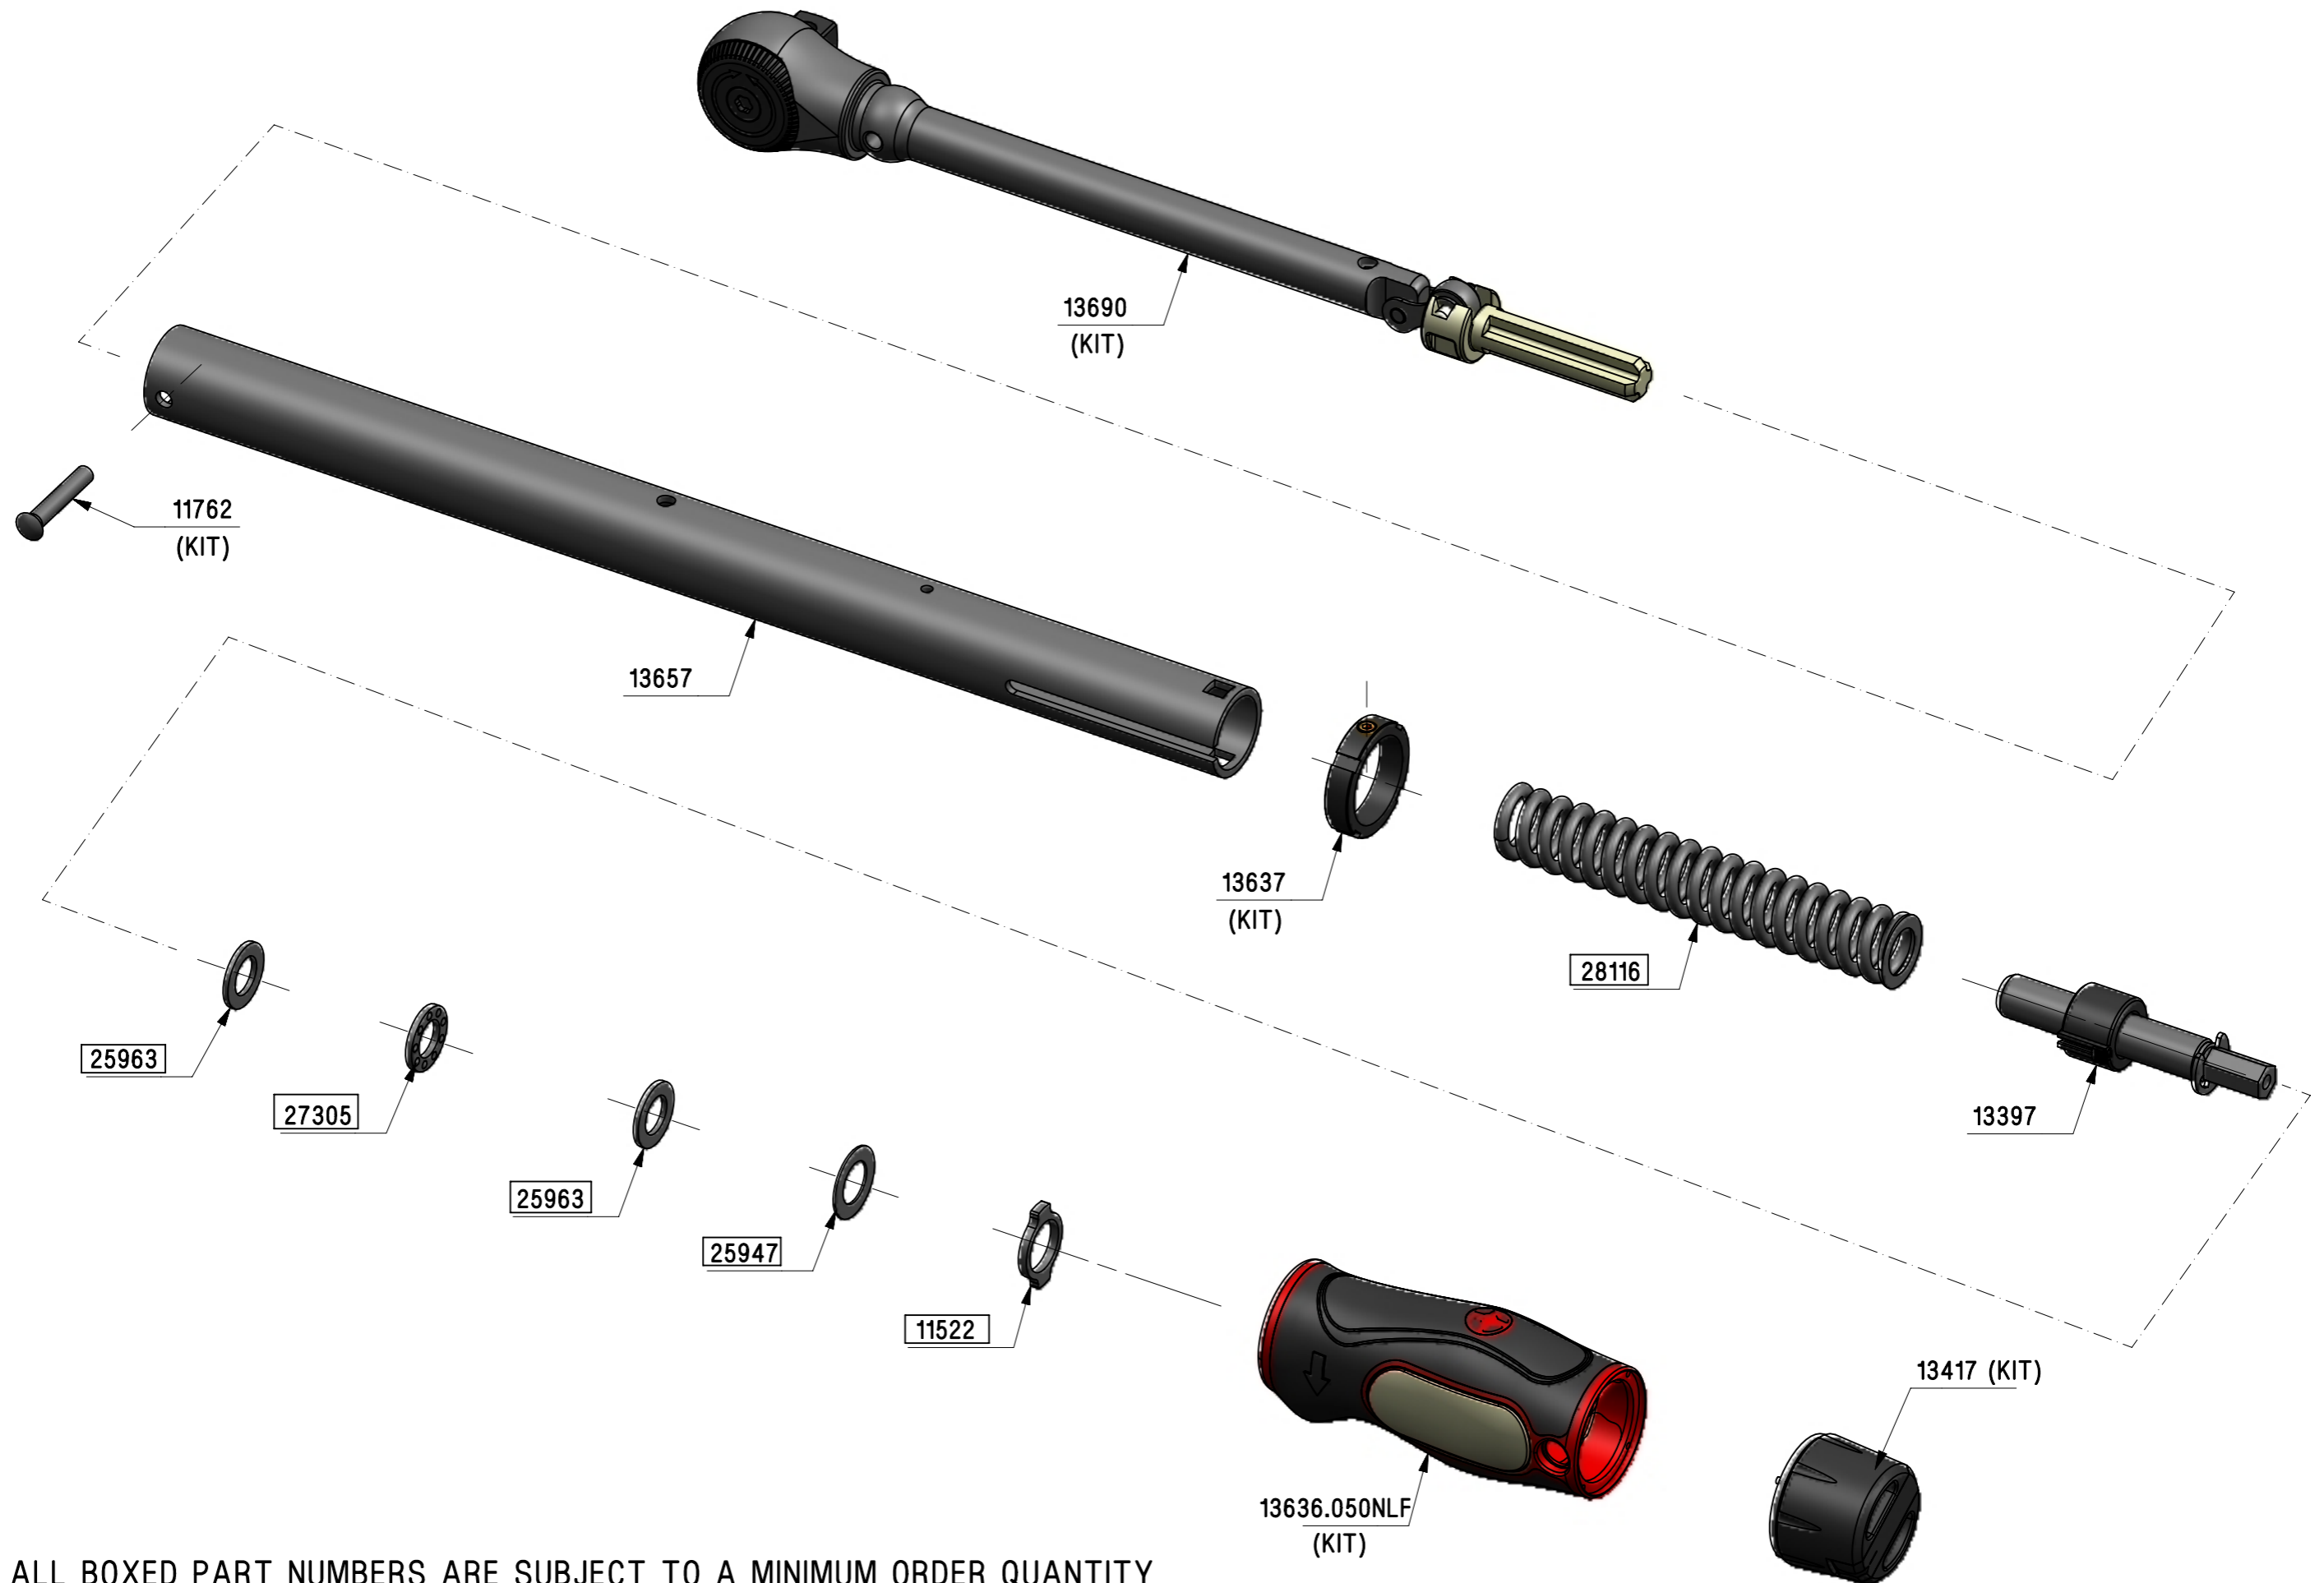

# 13658 - TW TTi 50 3/8" SQ. DRIVE - SPARES LISTING

ALL BOXED PART NUMBERS ARE SUBJECT TO A MINIMUM ORDER QUANTITY