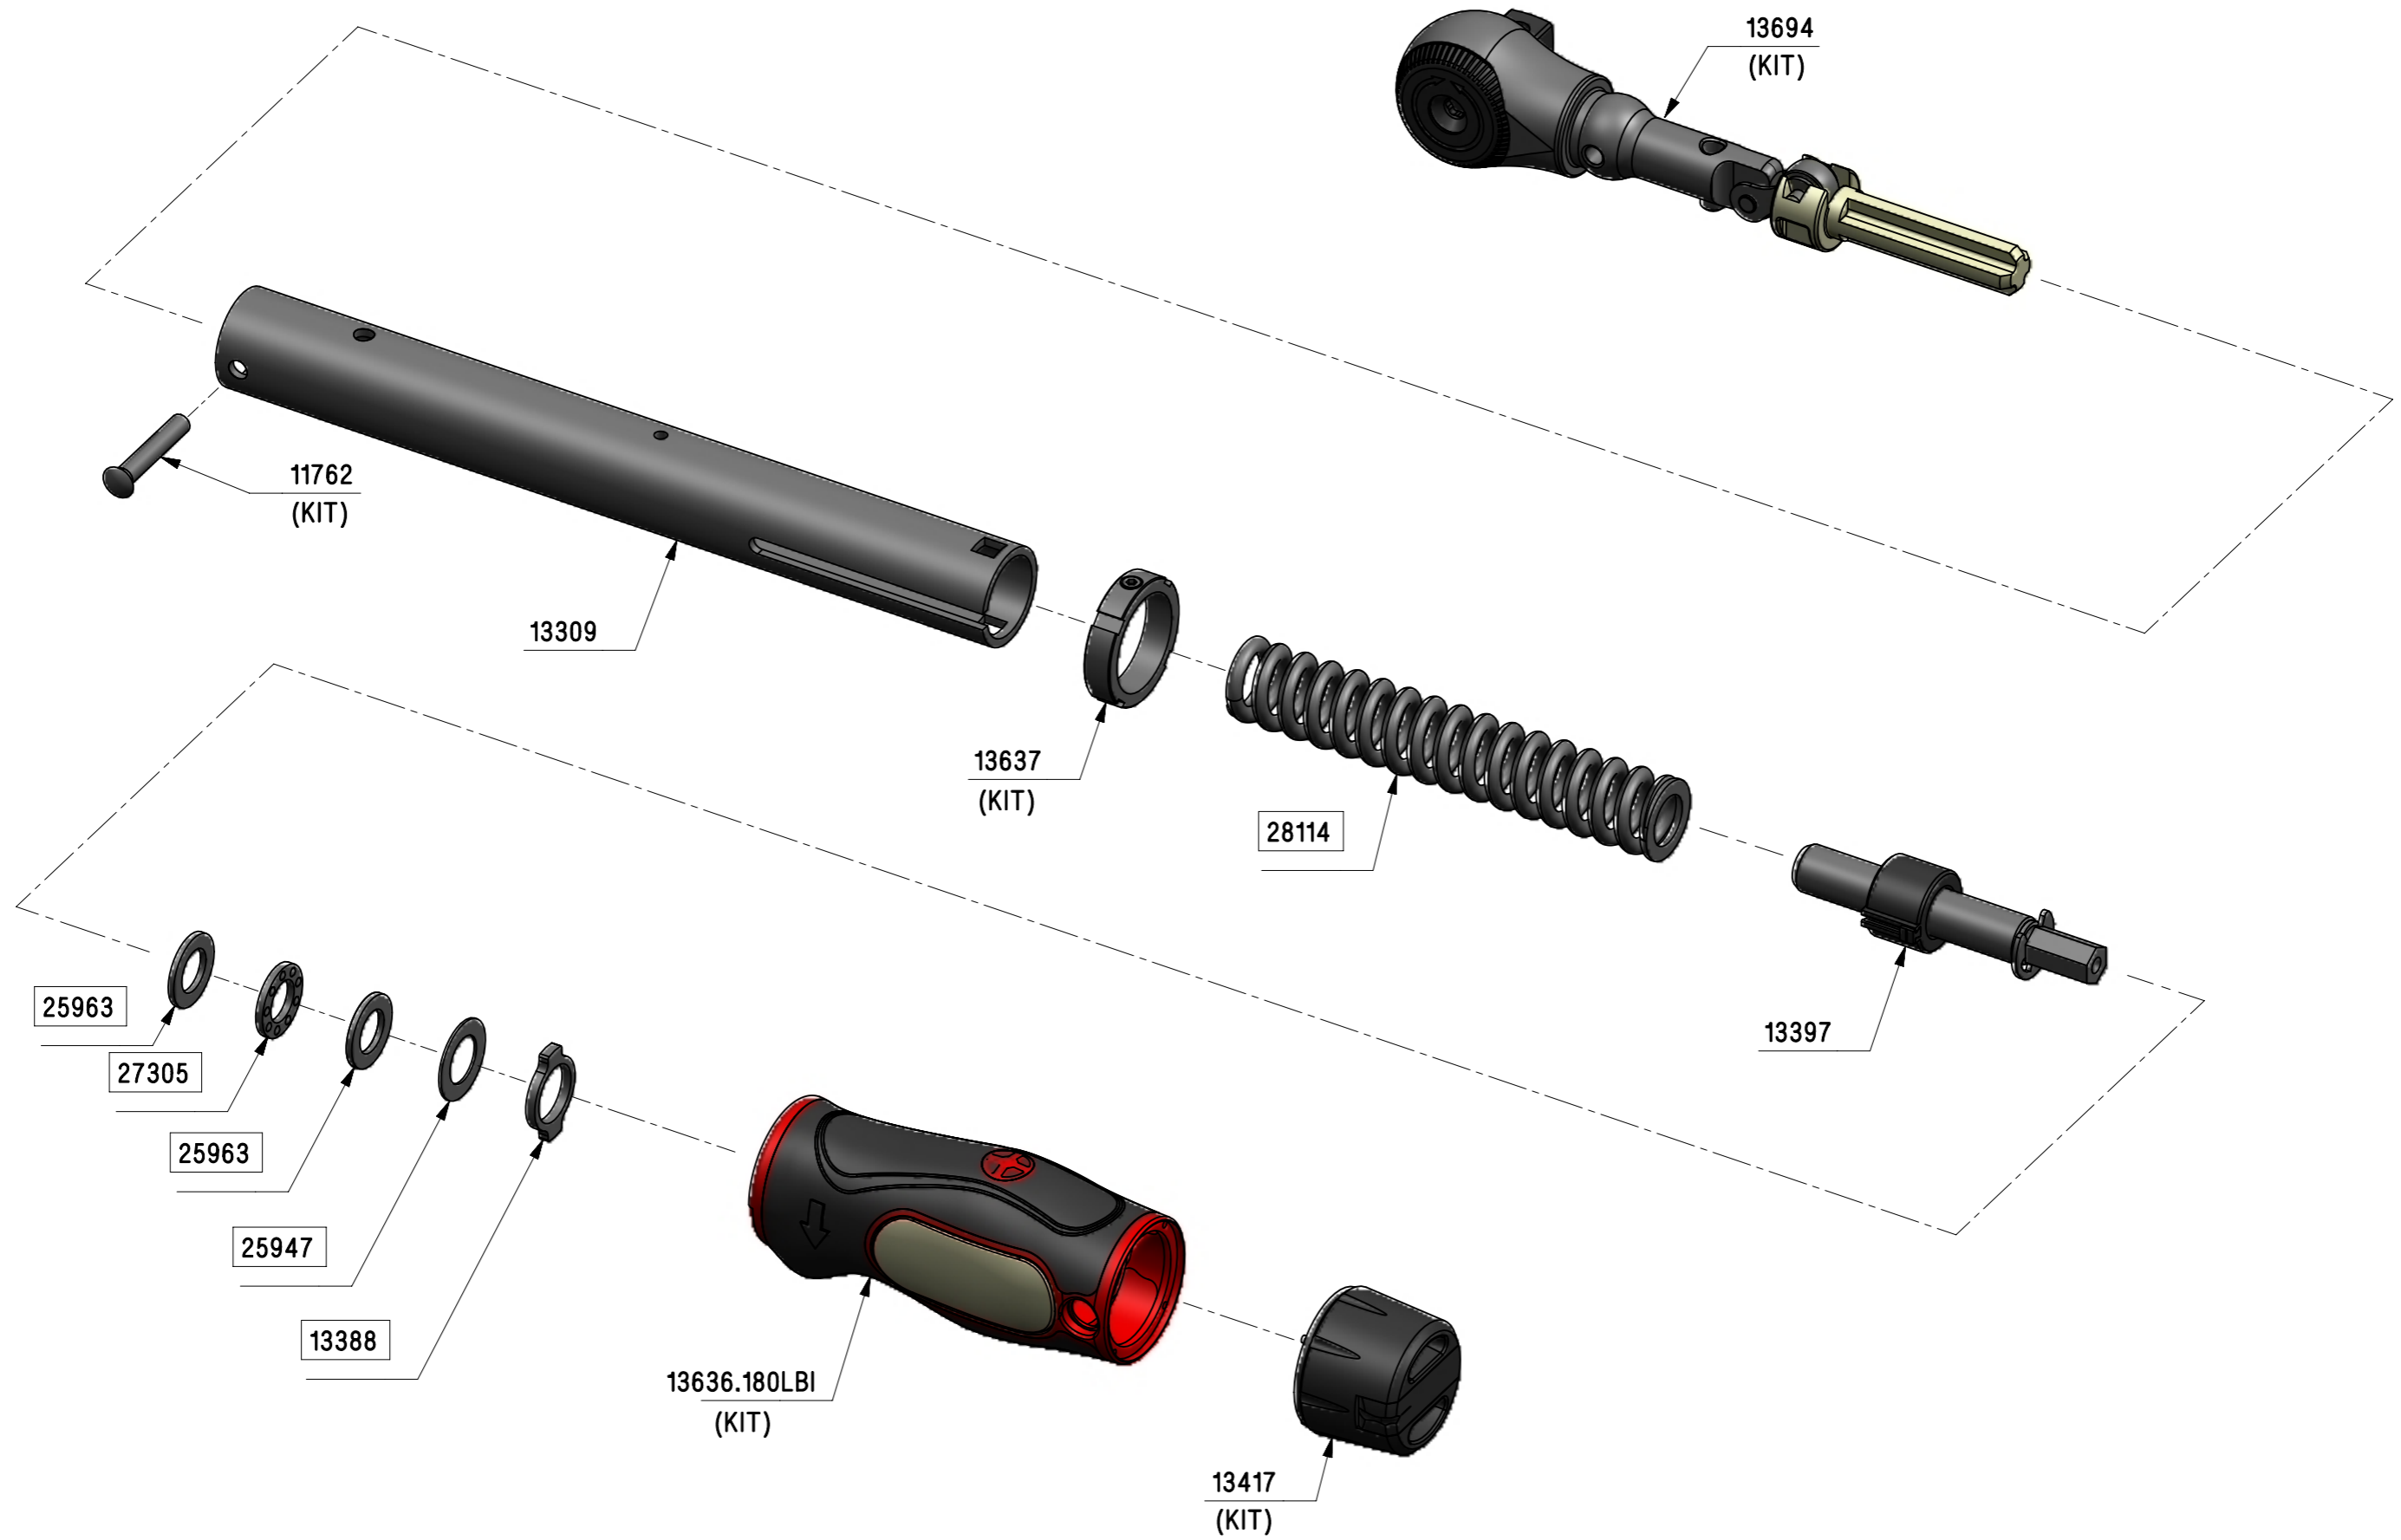

13653 - TW TTi15 3/8" SQ. DR. - lbf.ft ONLY

ALL BOXED PART NUMBERS ARE SUBJECT TO A MINIMUM ORDER QUANTITY