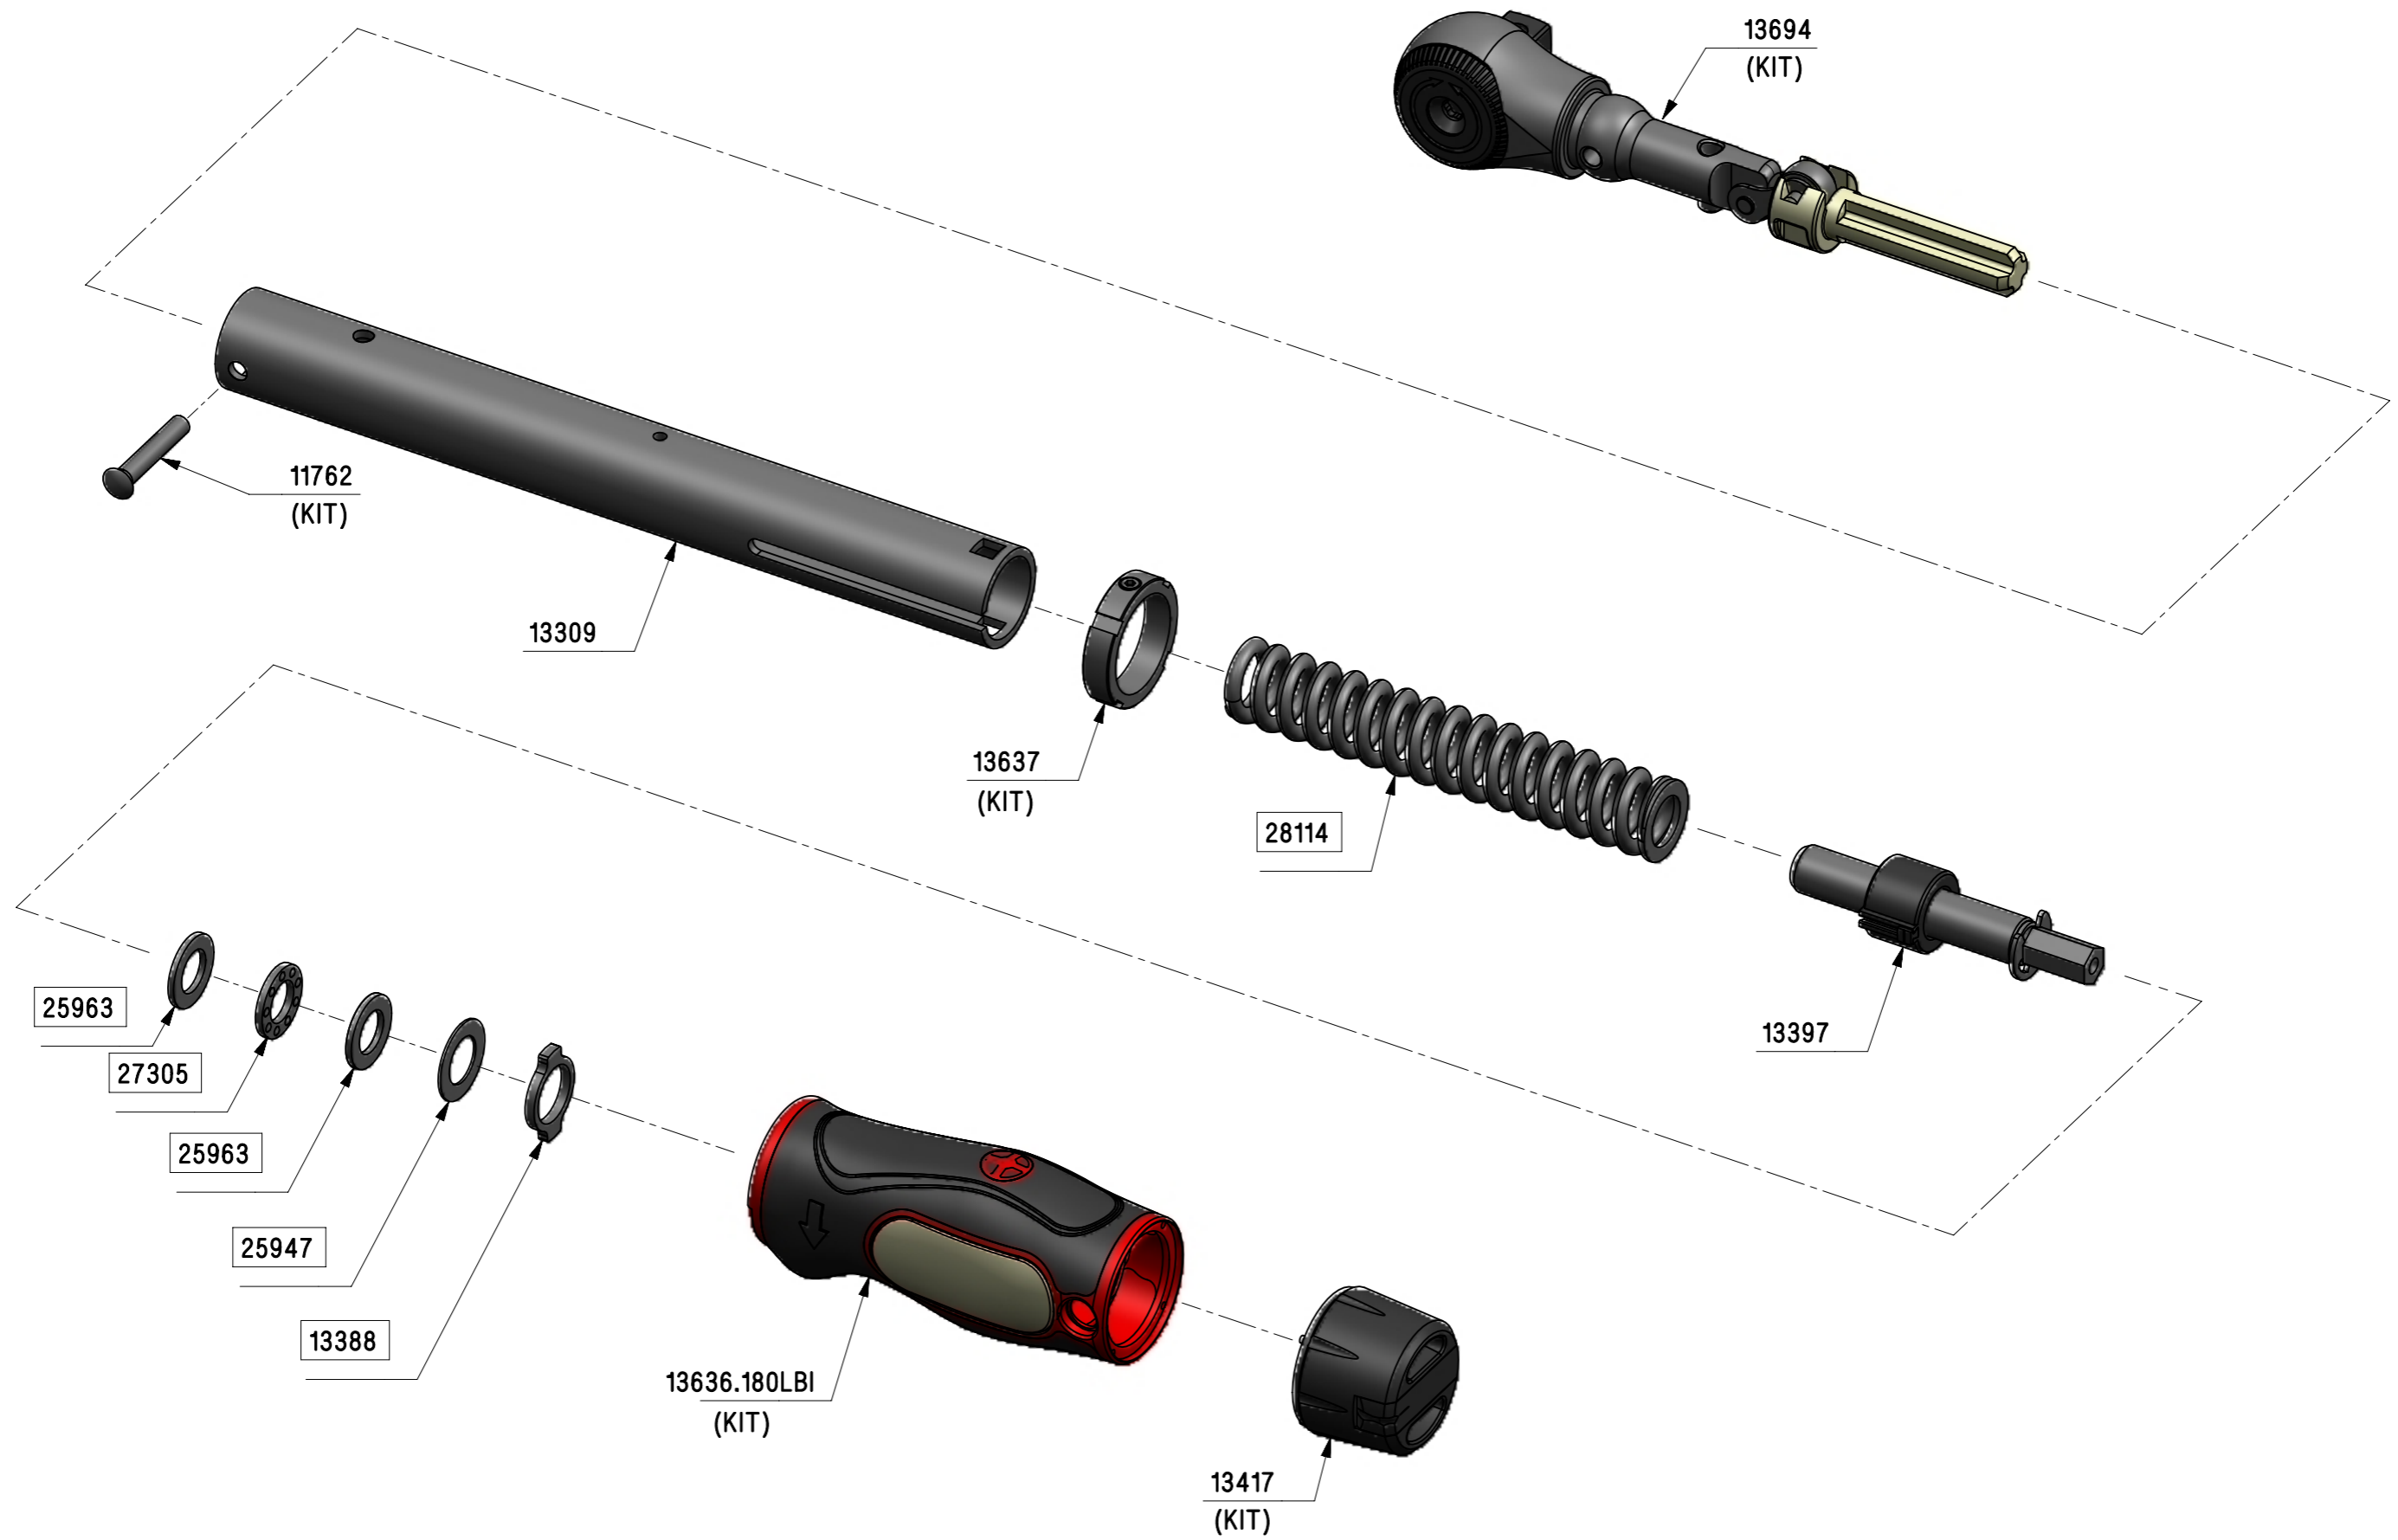

13653 - TW TTi15 3/8" SQ. DR. - lbf.ft ONLY

ALL BOXED PART NUMBERS ARE SUBJECT TO A MINIMUM ORDER QUANTITY