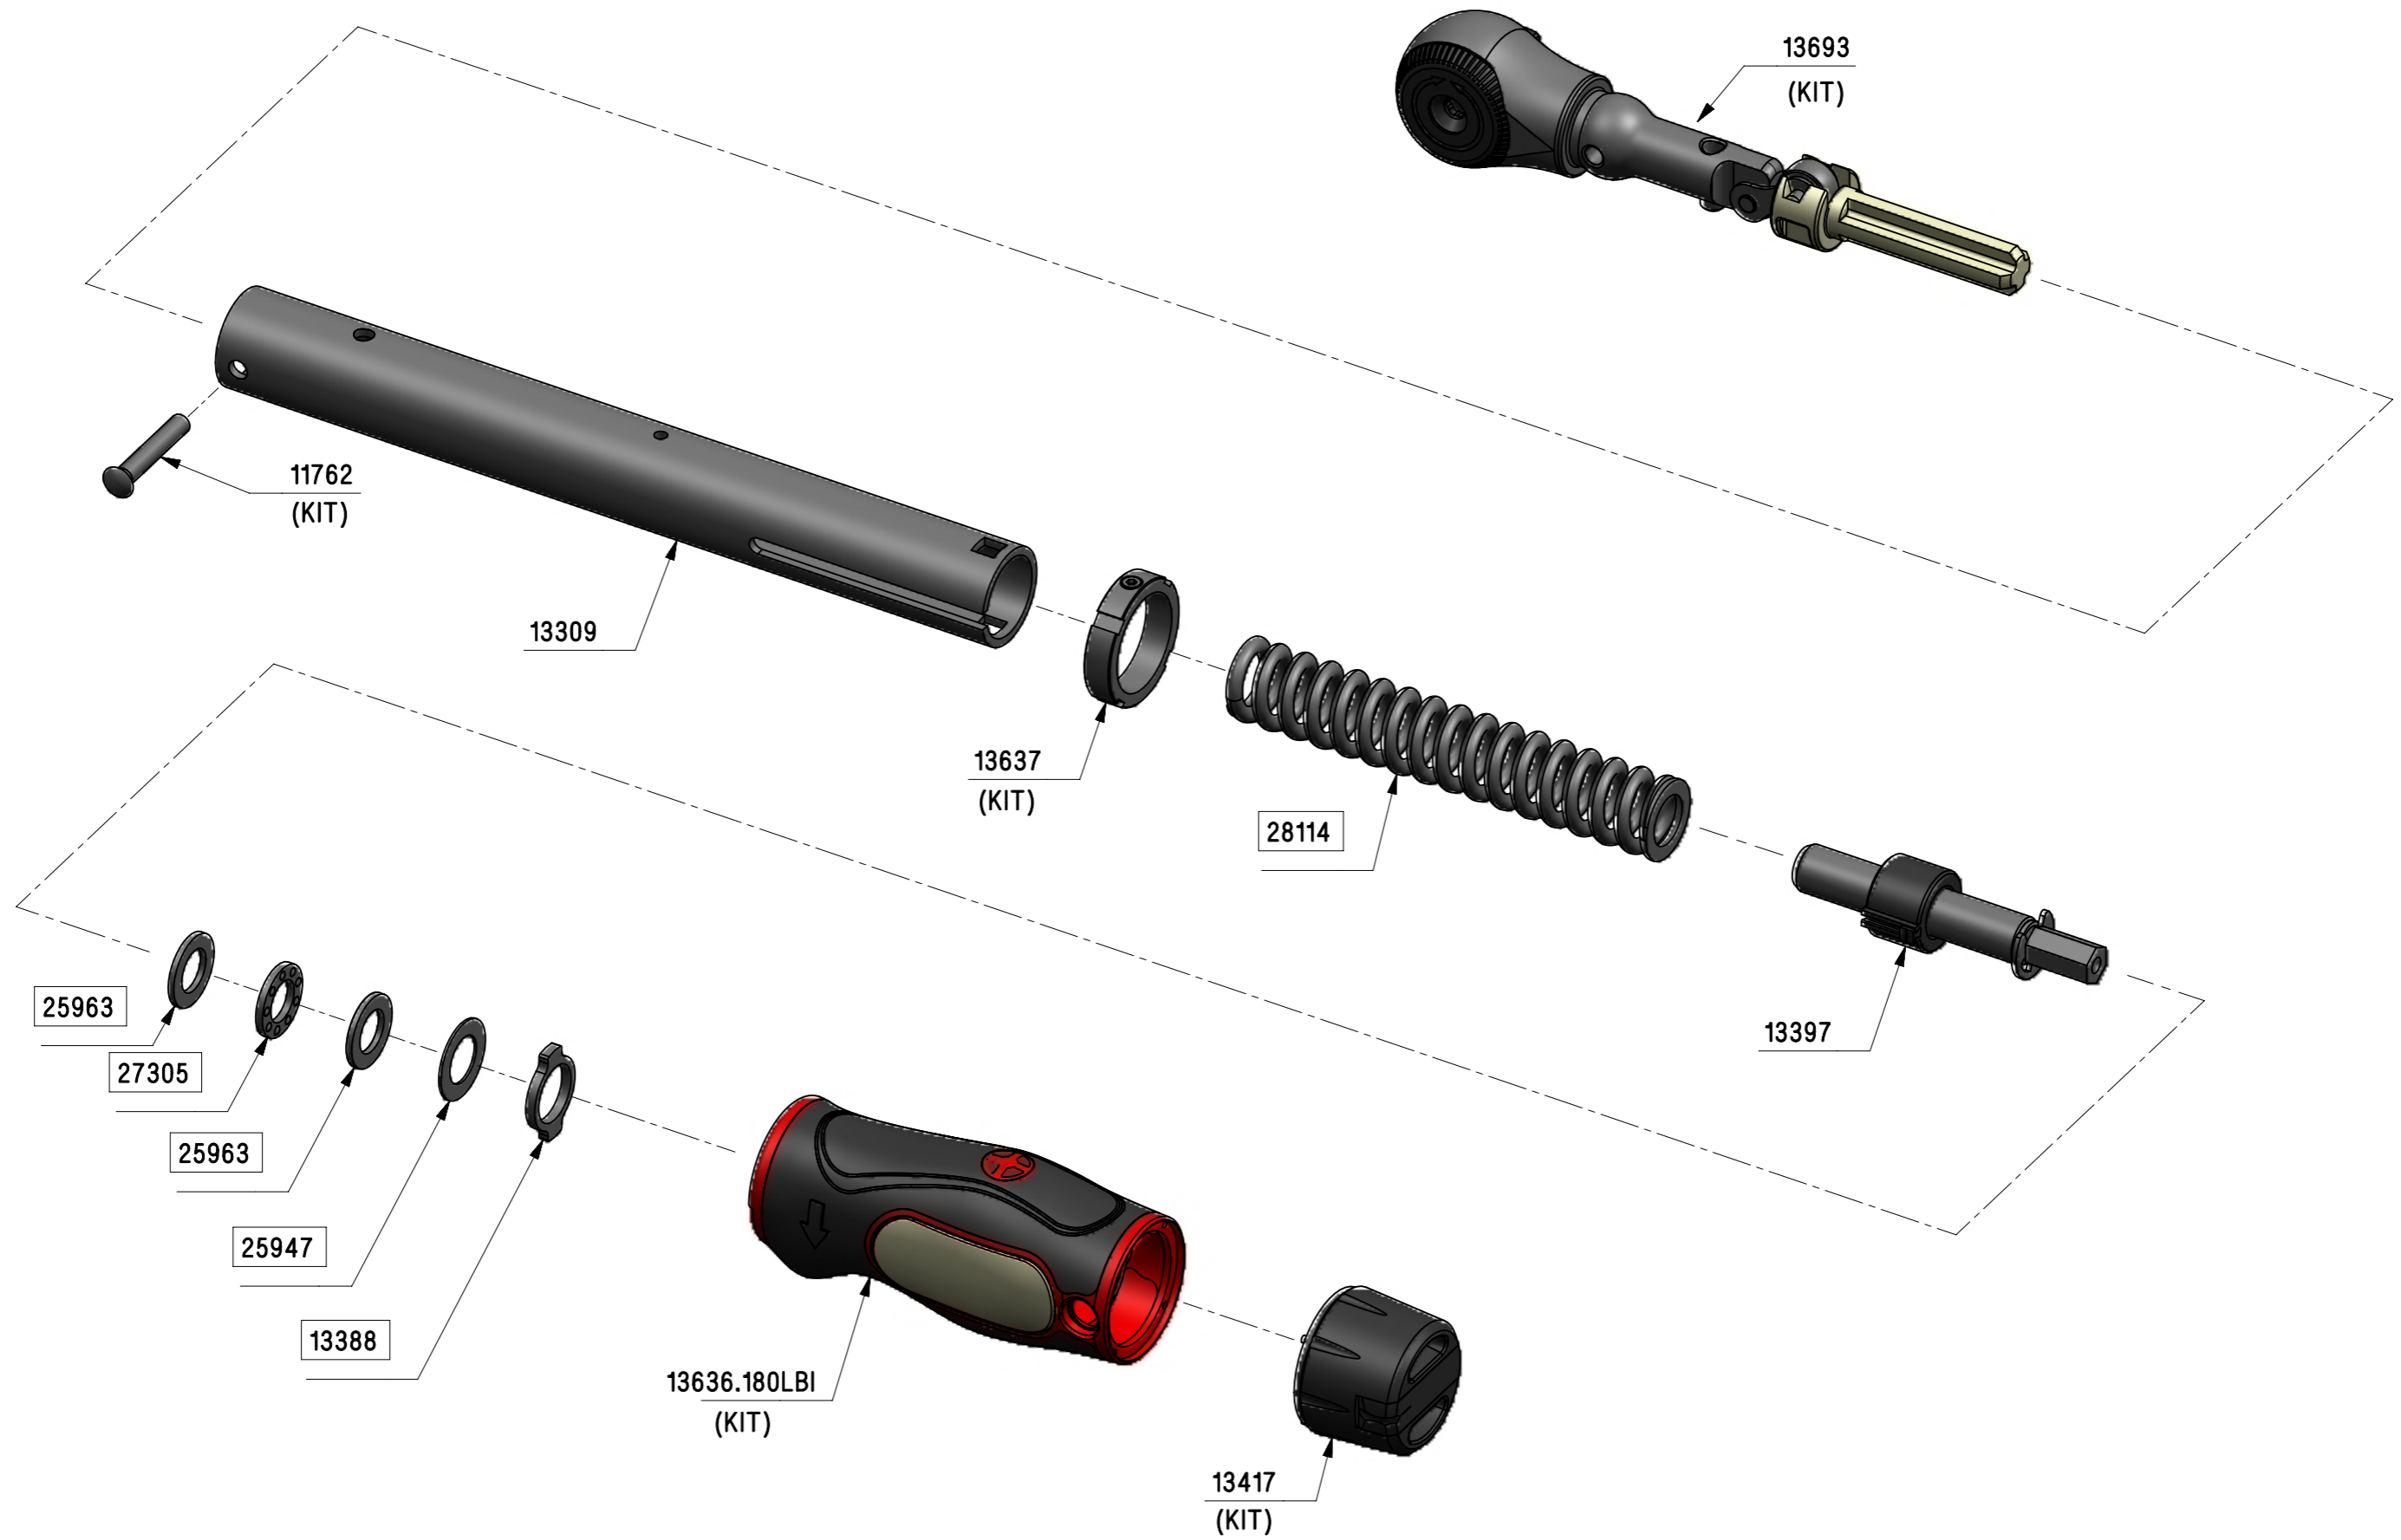

13652 – TW TTi15 1/4" SQ. DR – lbf.ft ONLY

ALL BOXED PART NUMBERS ARE SUBJECT TO A MINIMUM ORDER QUANTITY