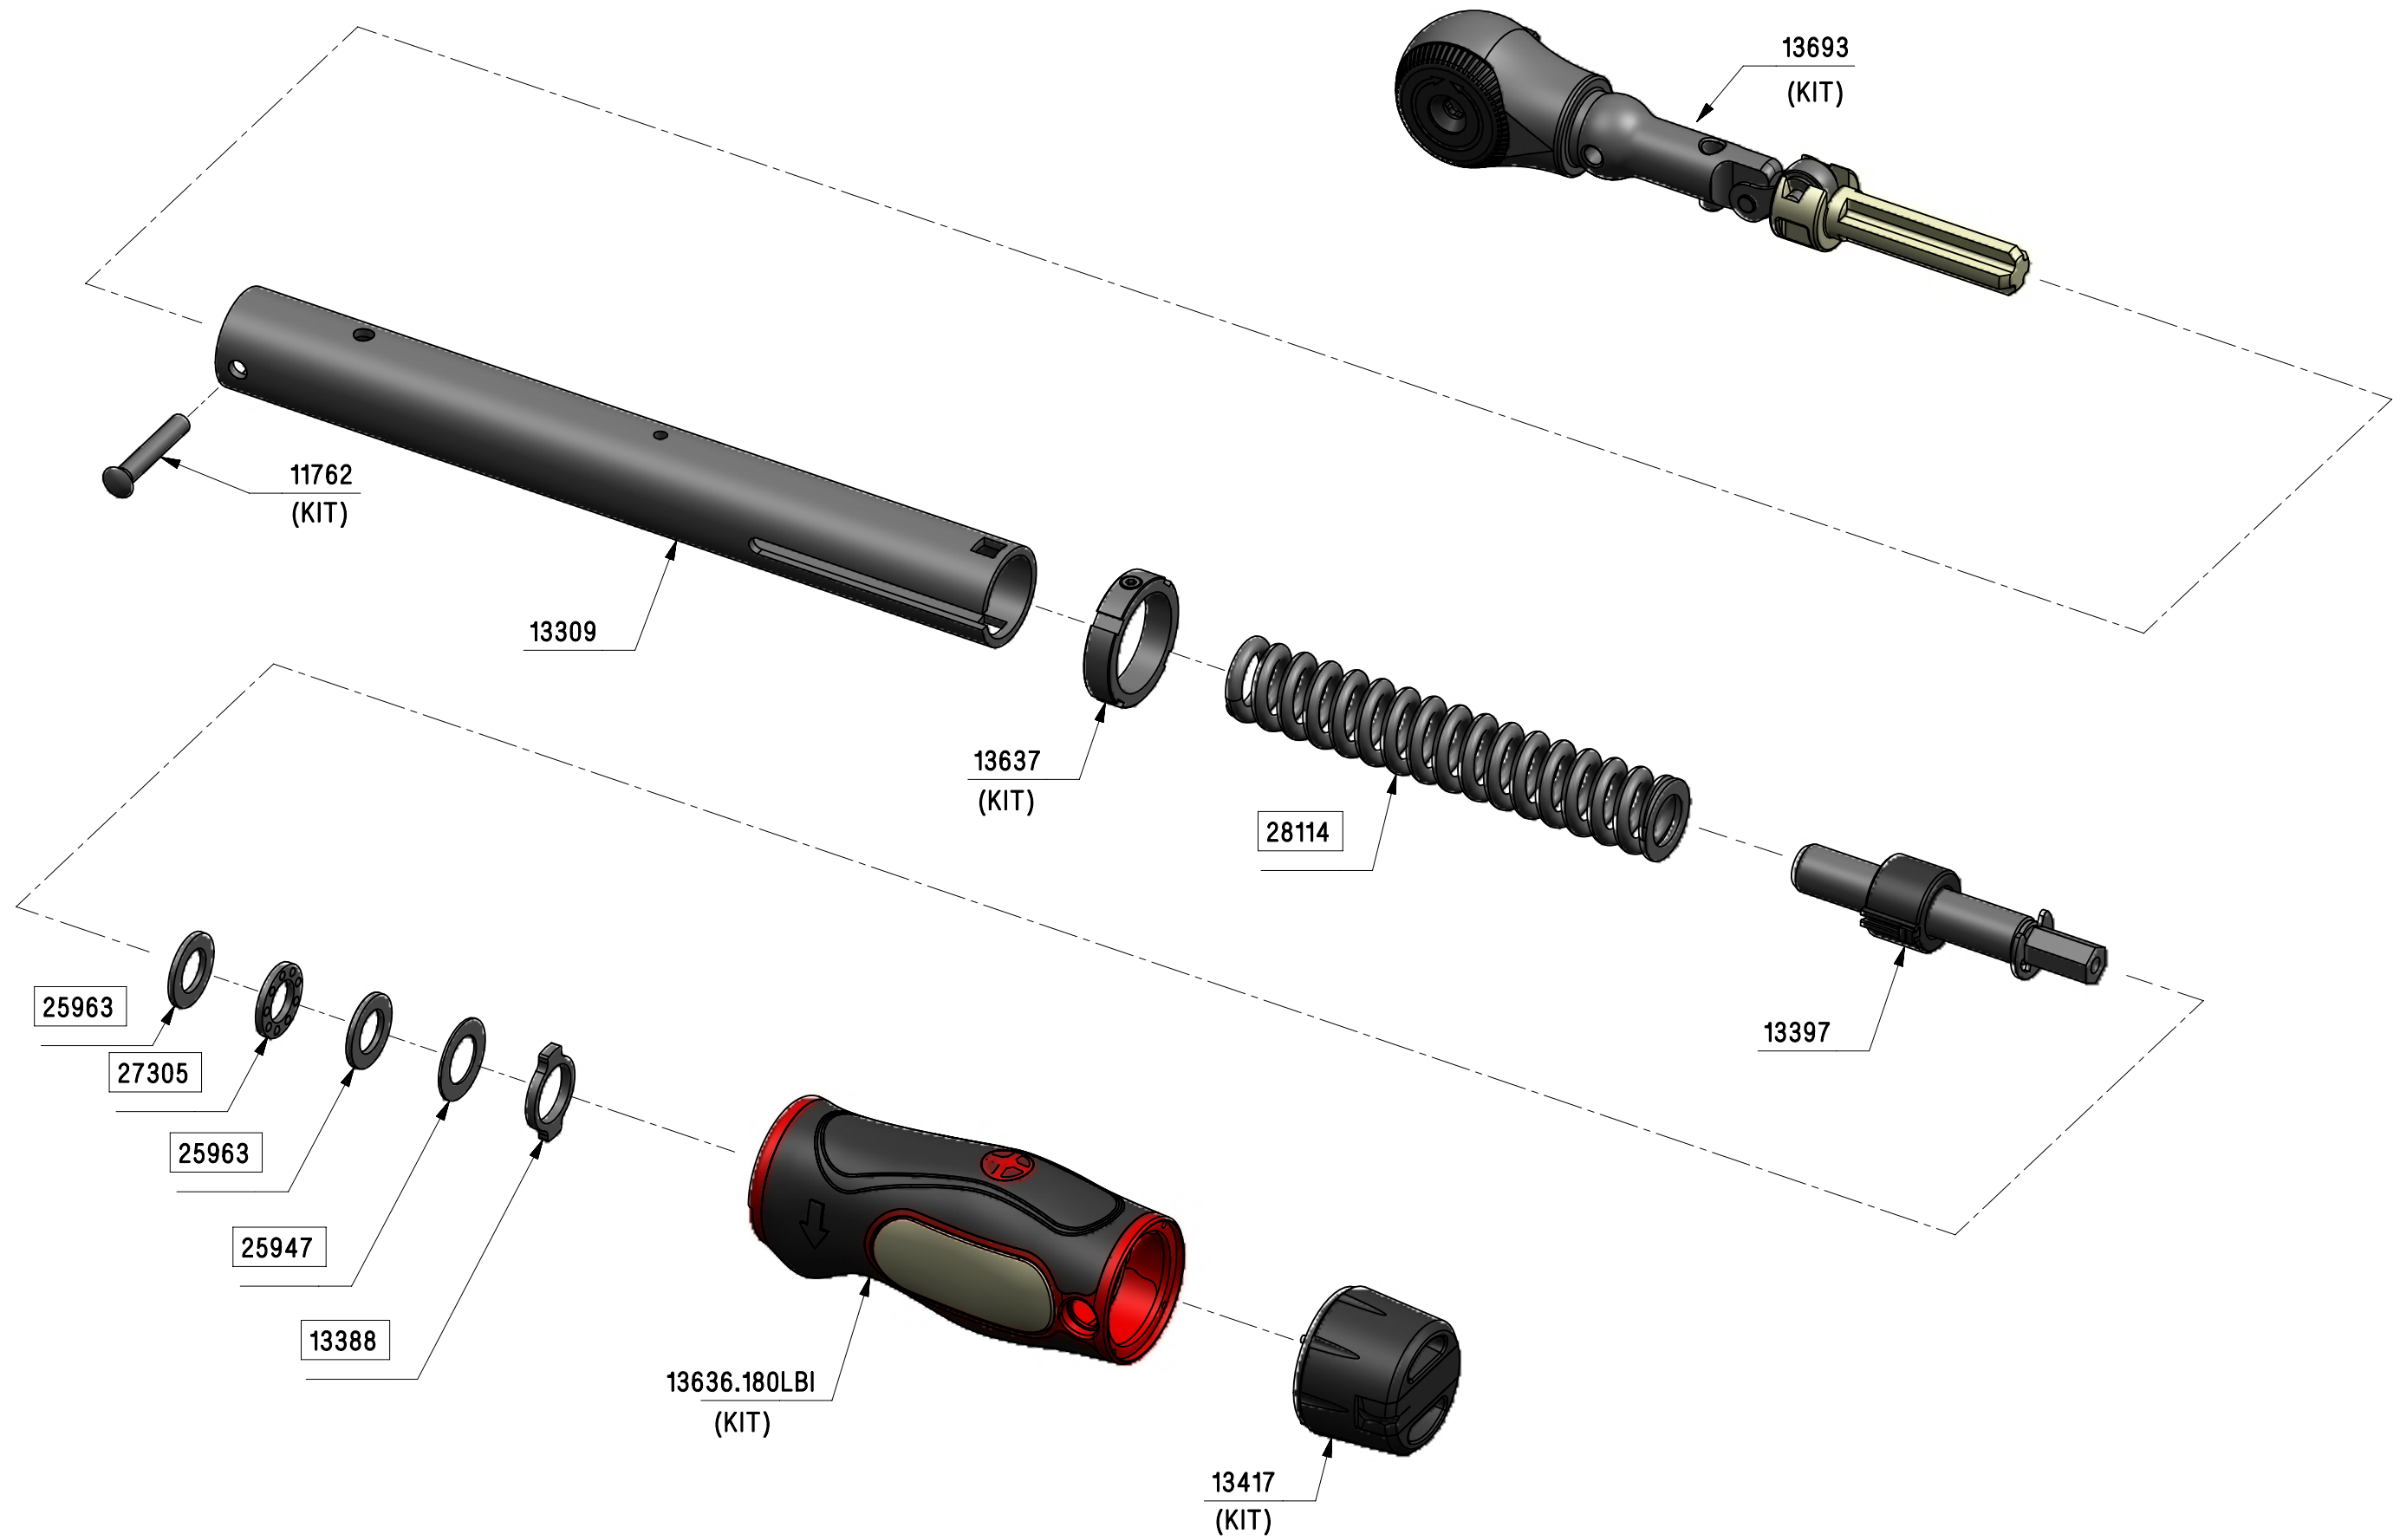

13652 – TW TTi15 1/4" SQ. DR – lbf.ft ONLY

ALL BOXED PART NUMBERS ARE SUBJECT TO A MINIMUM ORDER QUANTITY