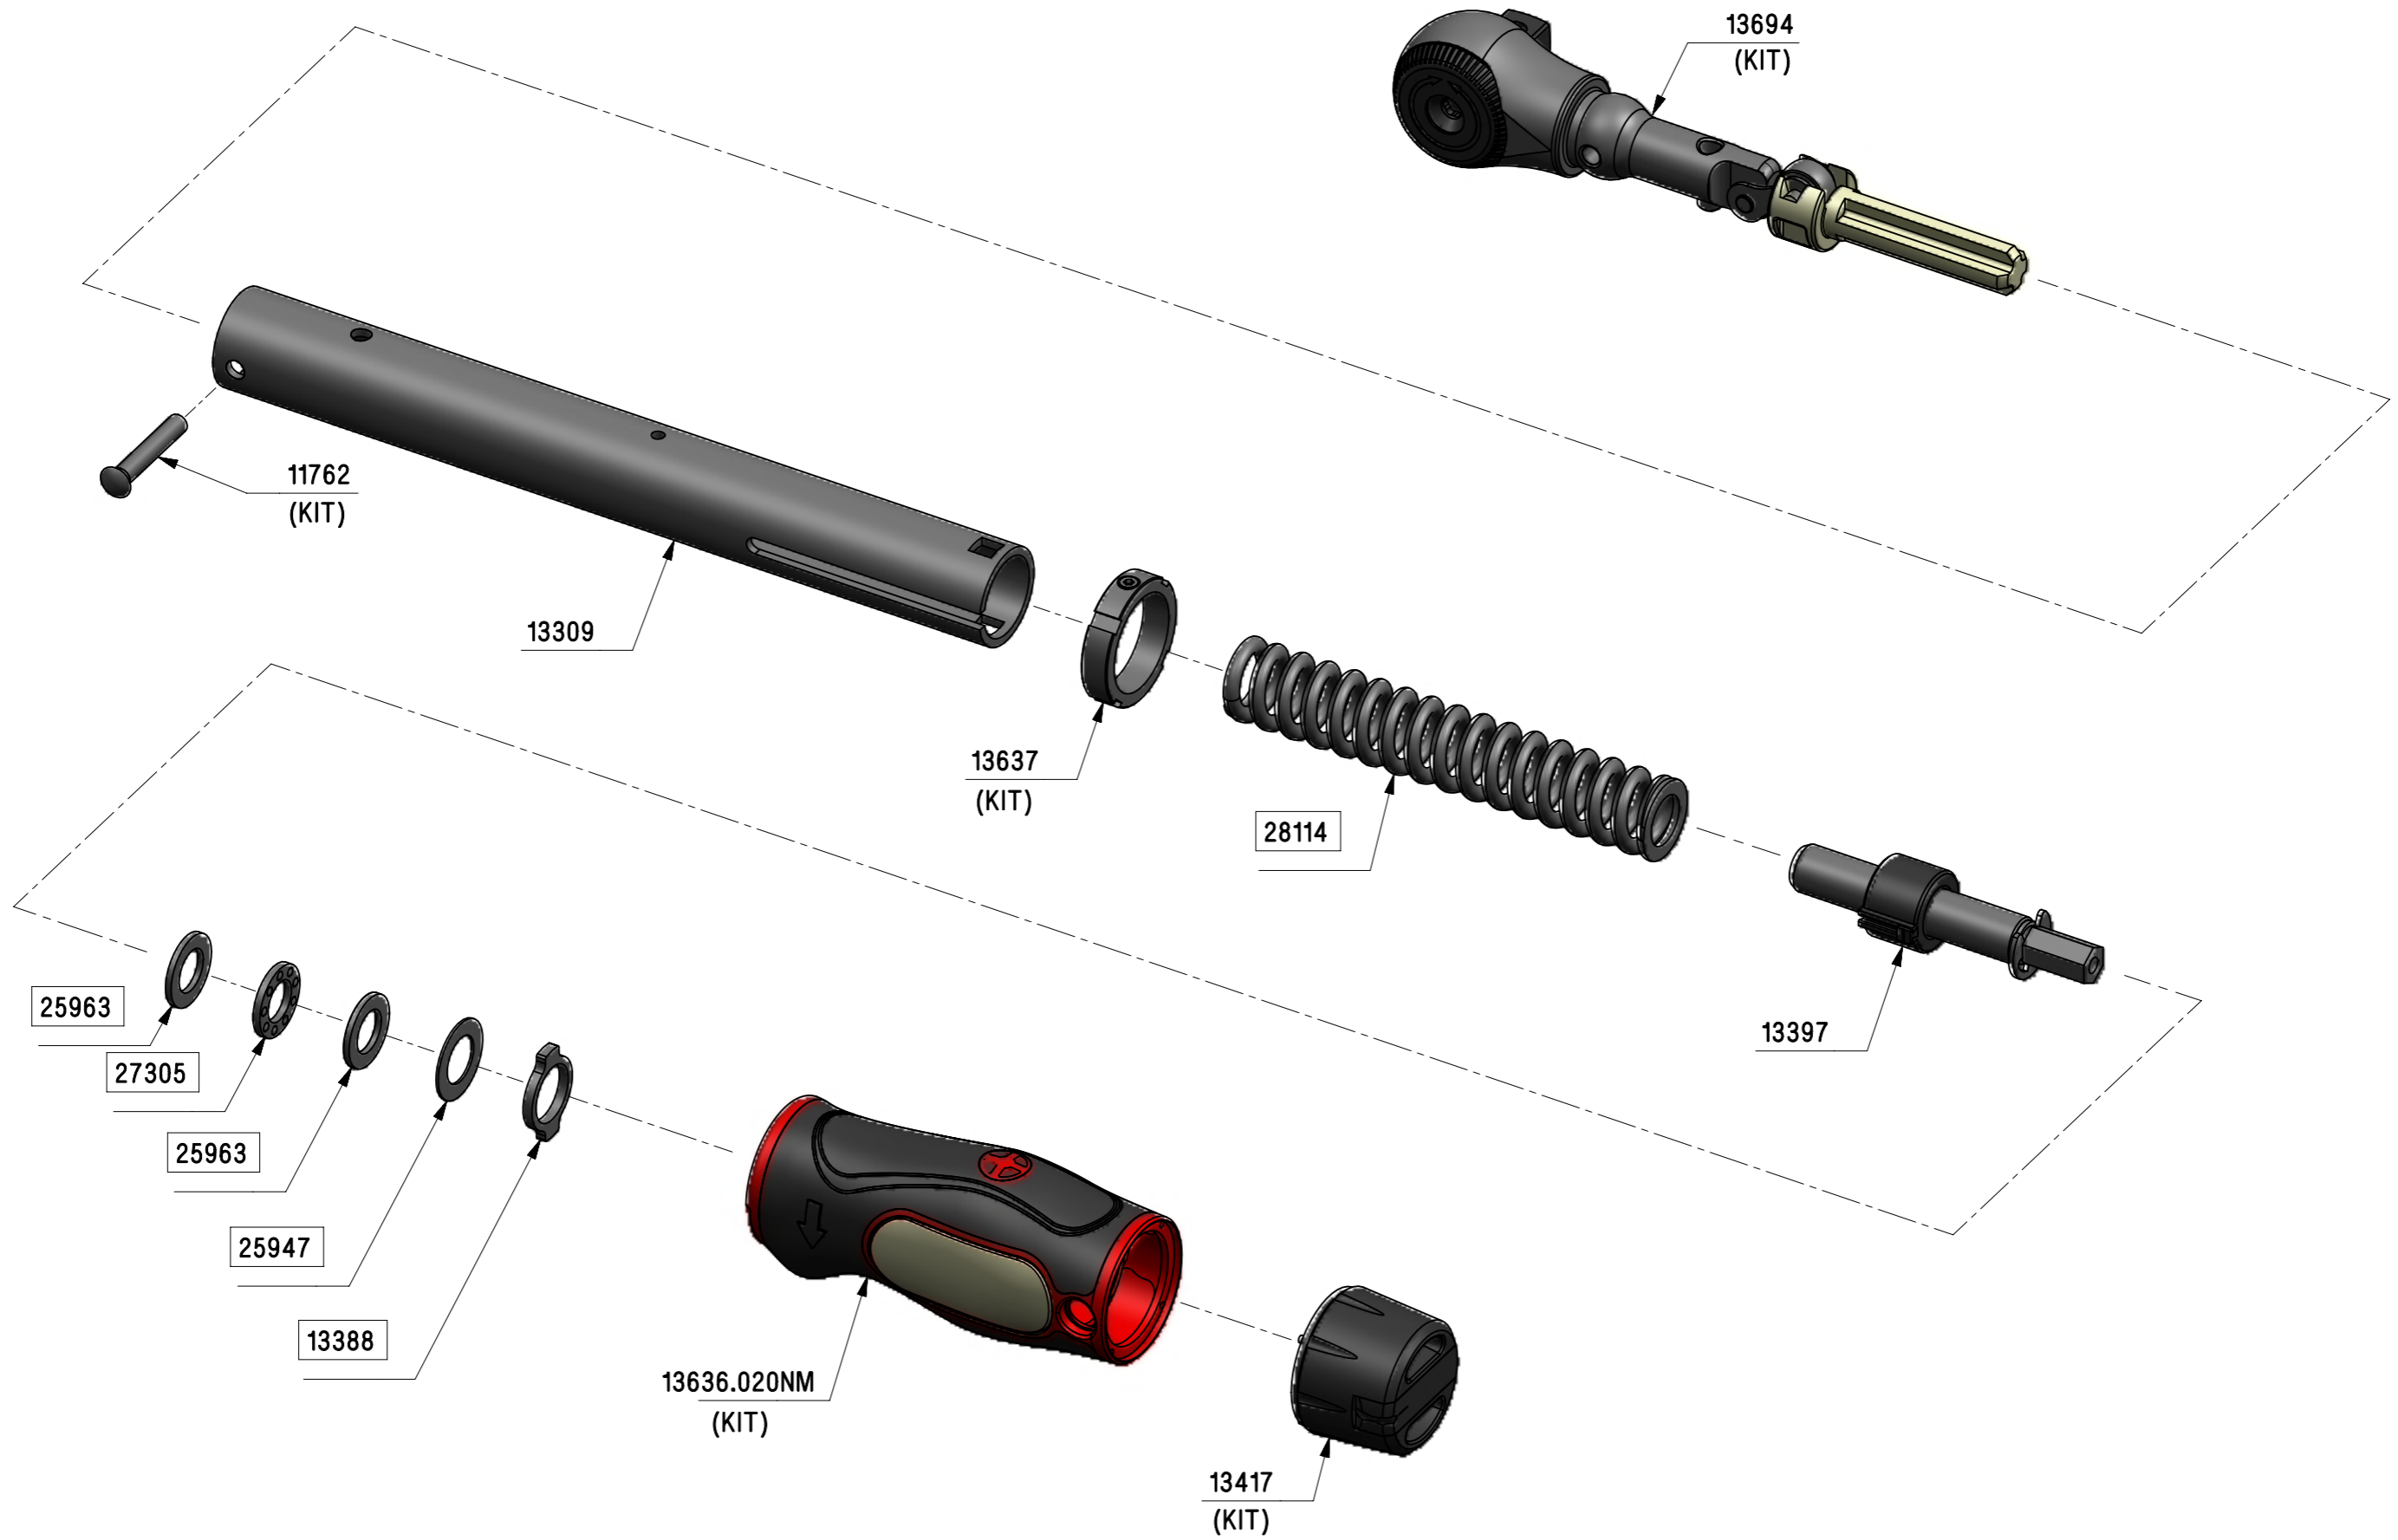

13649 – TW TTi20 3/8" SQ. DR N.m ONLY

ALL BOXED PART NUMBERS ARE SUBJECT TO A MINIMUM ORDER QUANTITY