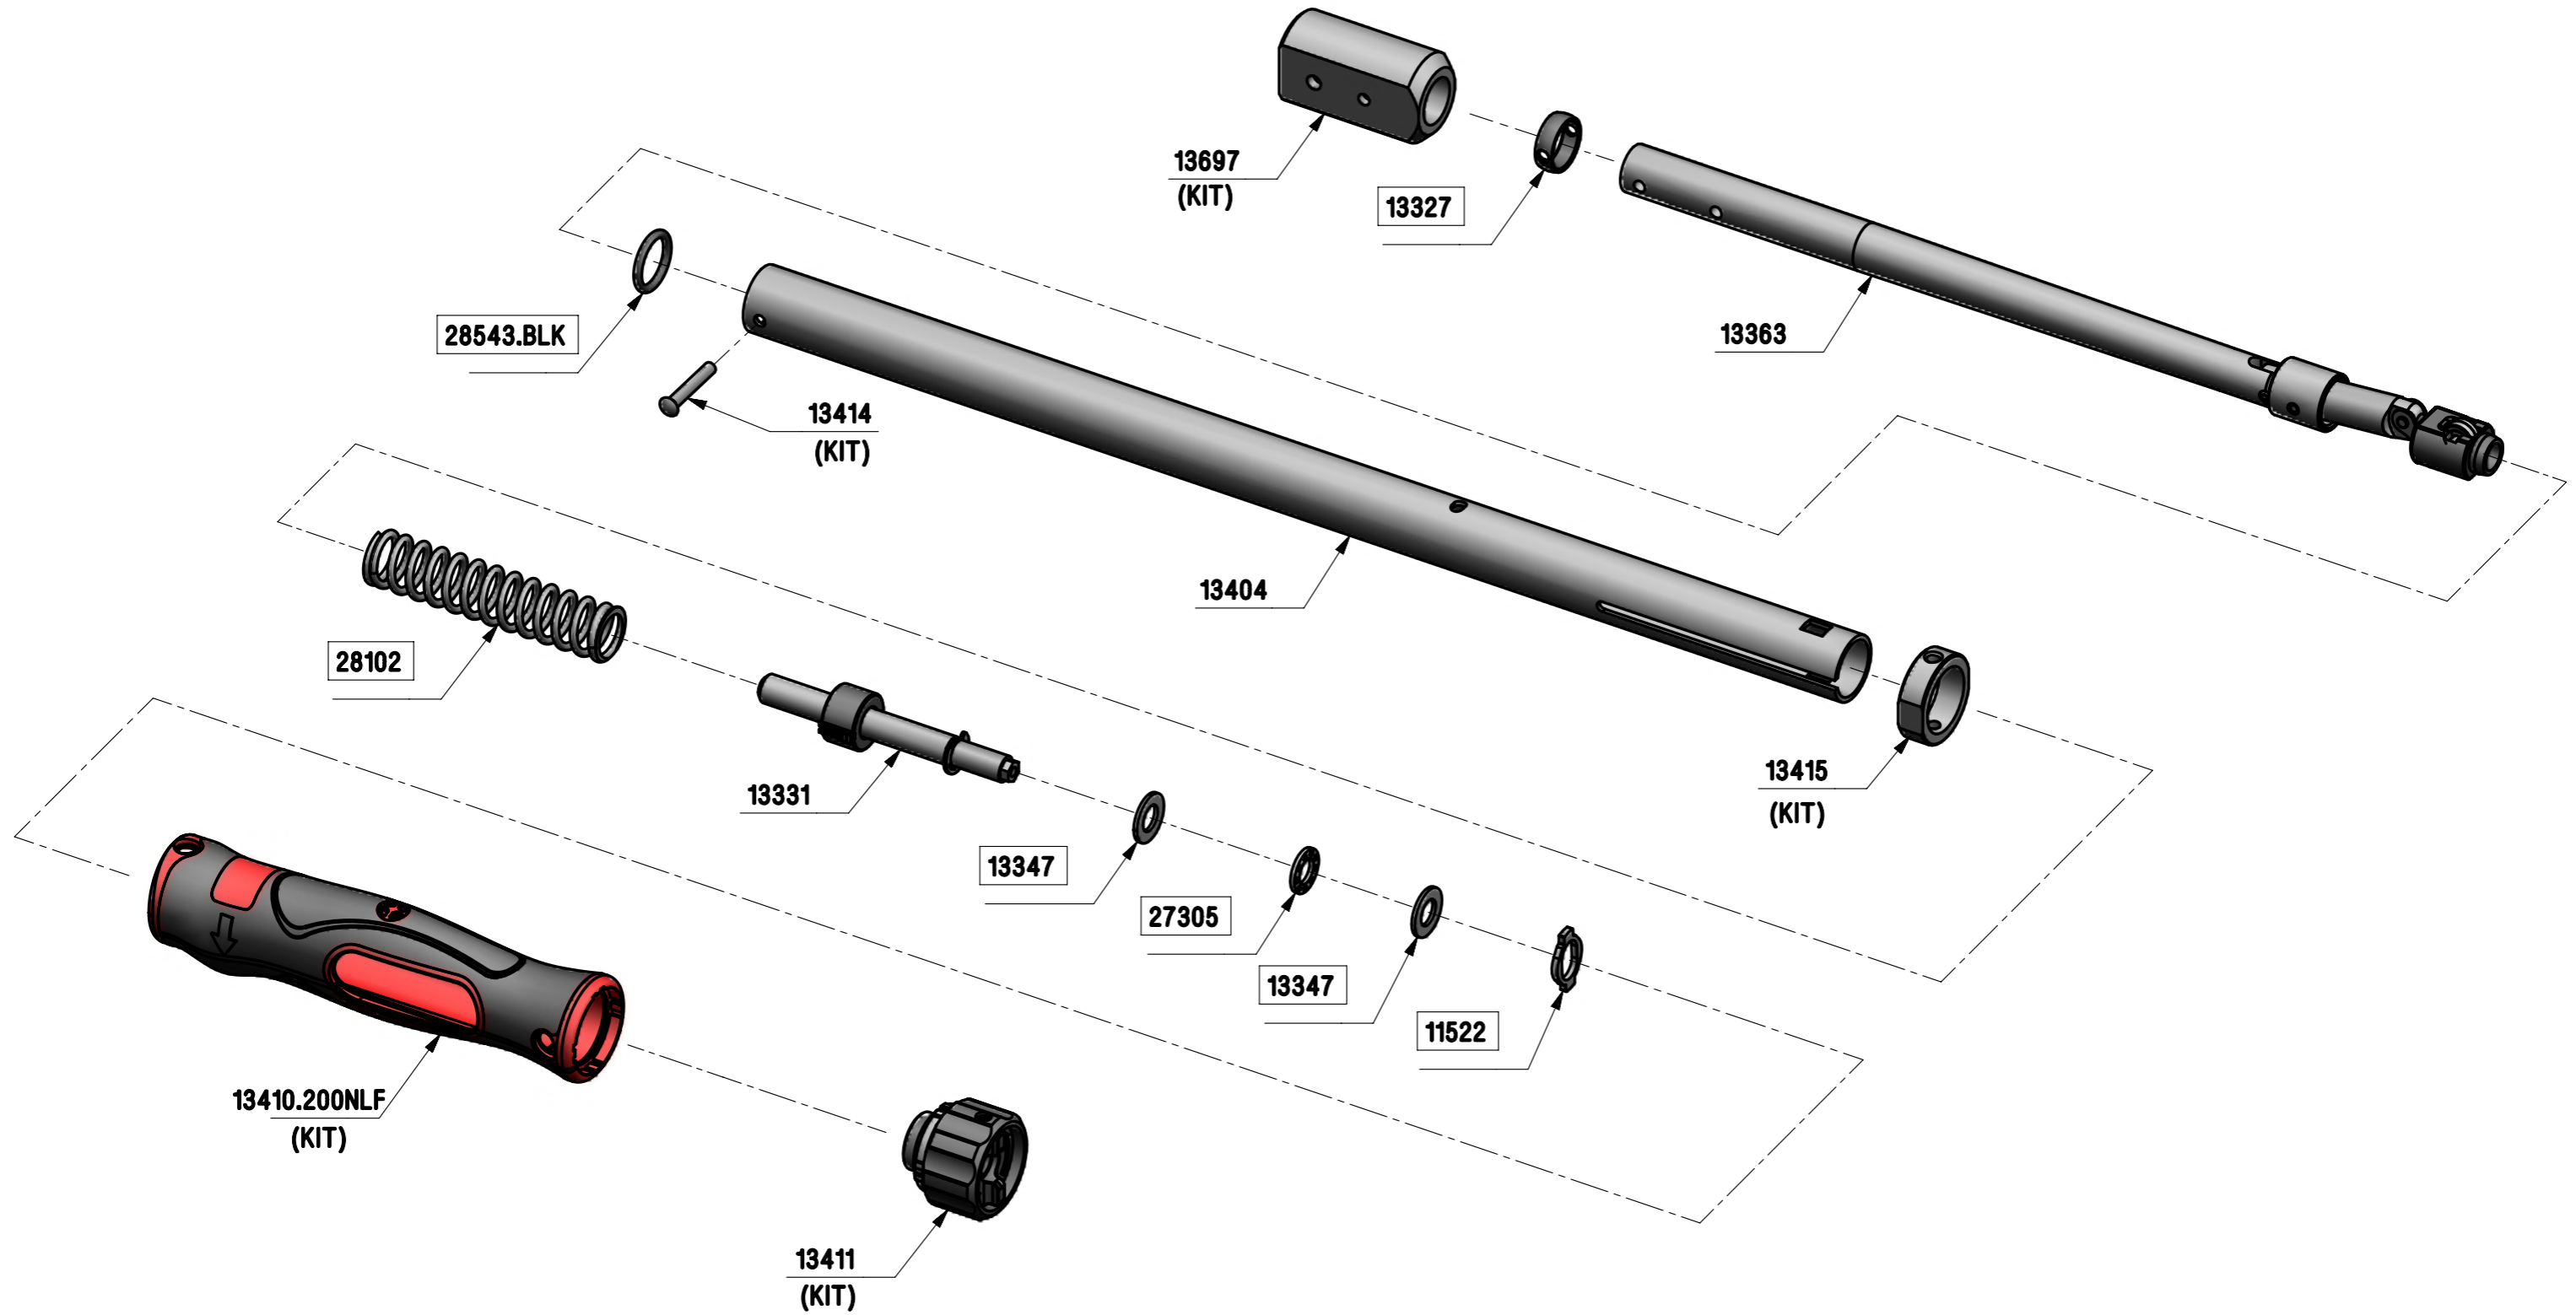

# 13606 - TW TTFTH 200 14X18 FEMALE END - N.m/lbf.ft - SPARES LISTING

ISSUE 1  
30SEP13

ALL BOXED PART NUMBERS ARE SUBJECT TO A MINIMUM ORDER QUANTITY