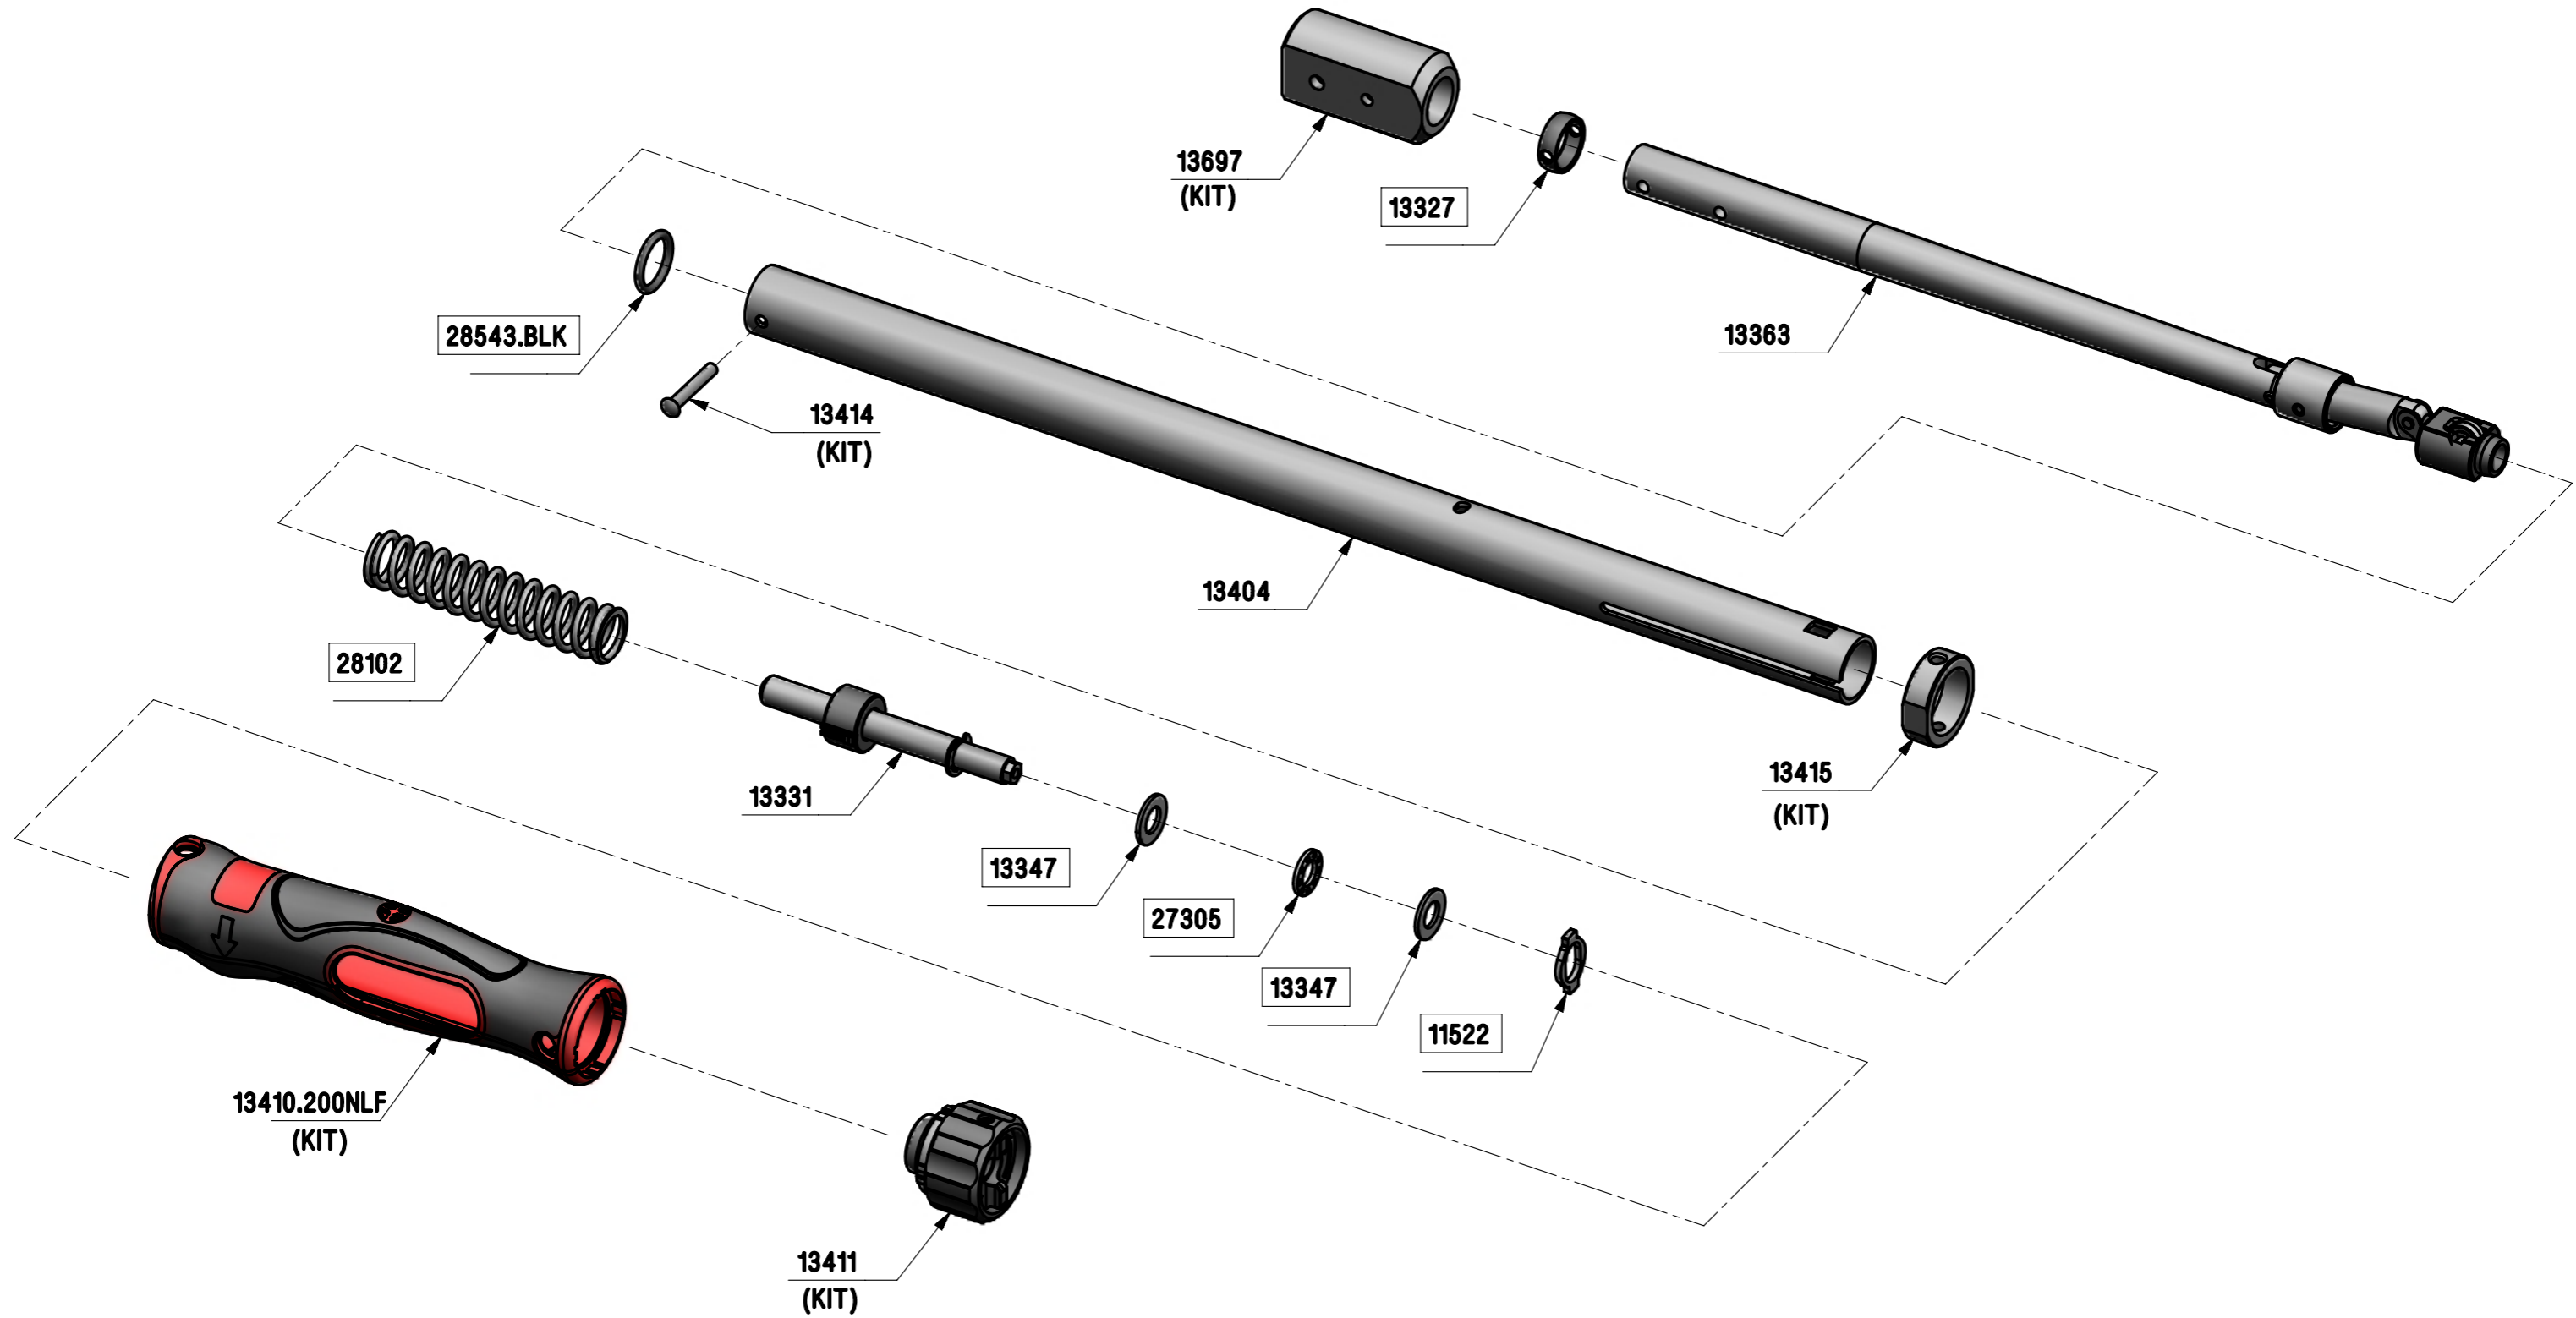

13606 - TW TTFTH 200 14X18 FEMALE END - N.m/lbf.ft - SPARES LISTING

ISSUE 1
30SEP13

ALL BOXED PART NUMBERS ARE SUBJECT TO A MINIMUM ORDER QUANTITY