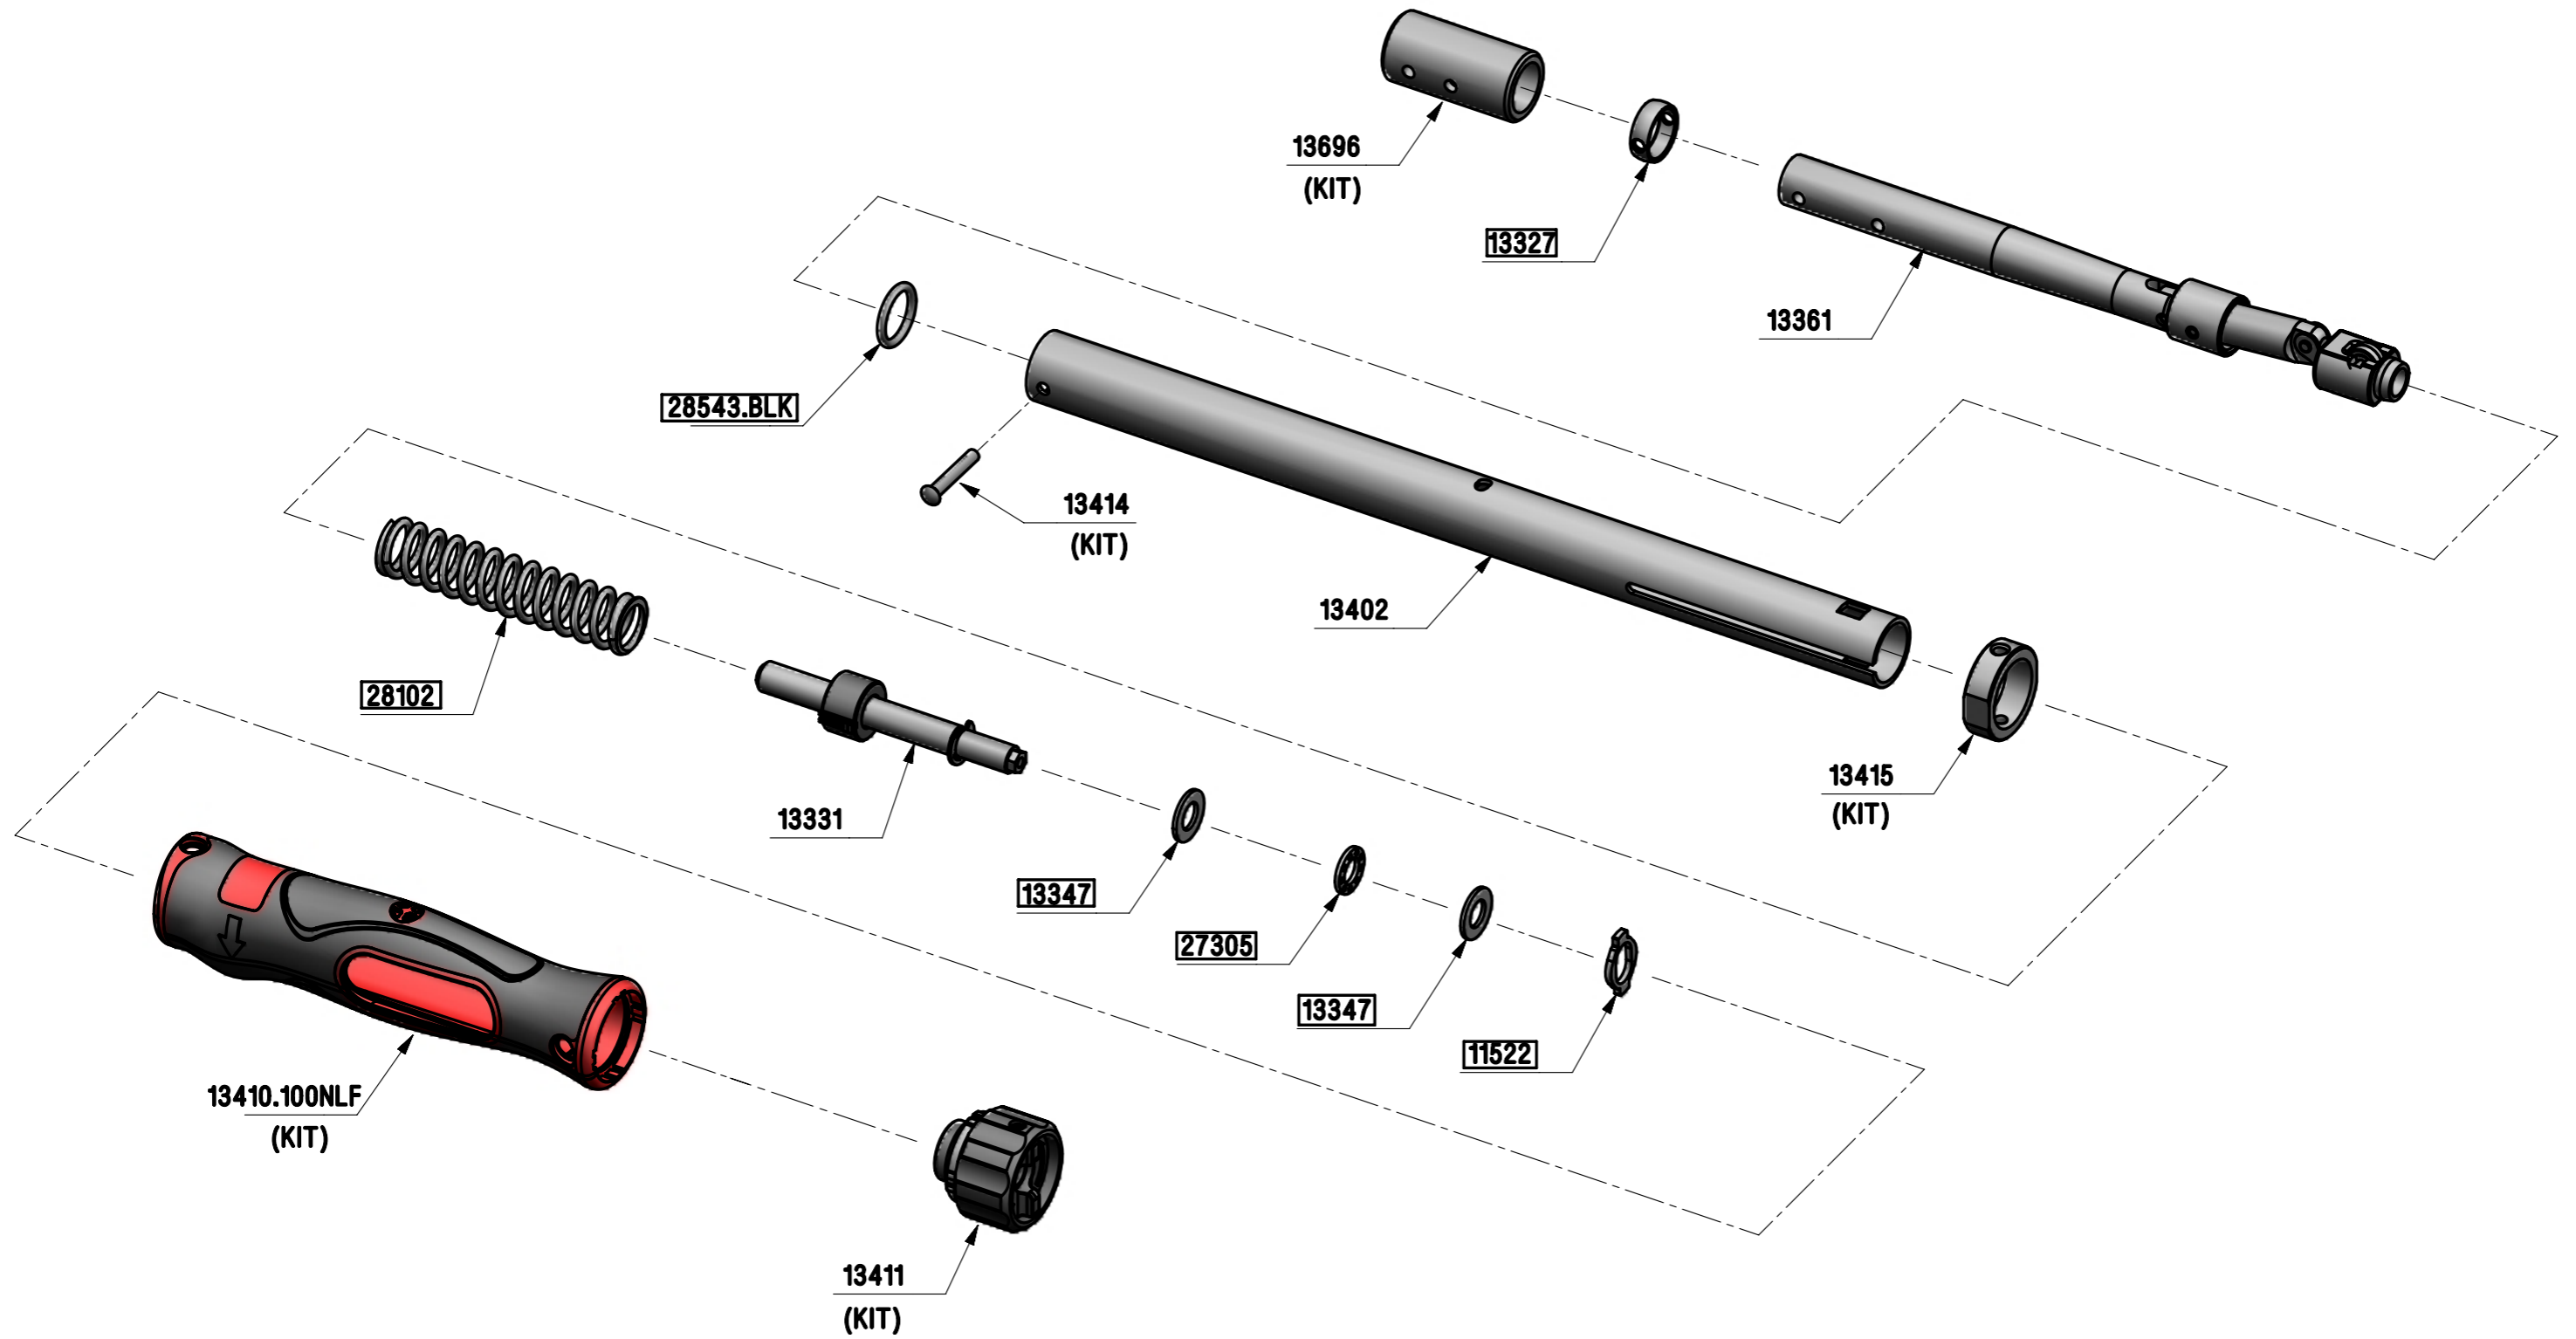

13603 - TW TTFTH 100 9X12 FEMALE END - N.m/lbf.ft - SPARES LISTING

ISSUE 1
30SEP13

ALL BOXED PART NUMBERS ARE SUBJECT TO A MINIMUM ORDER QUANTITY