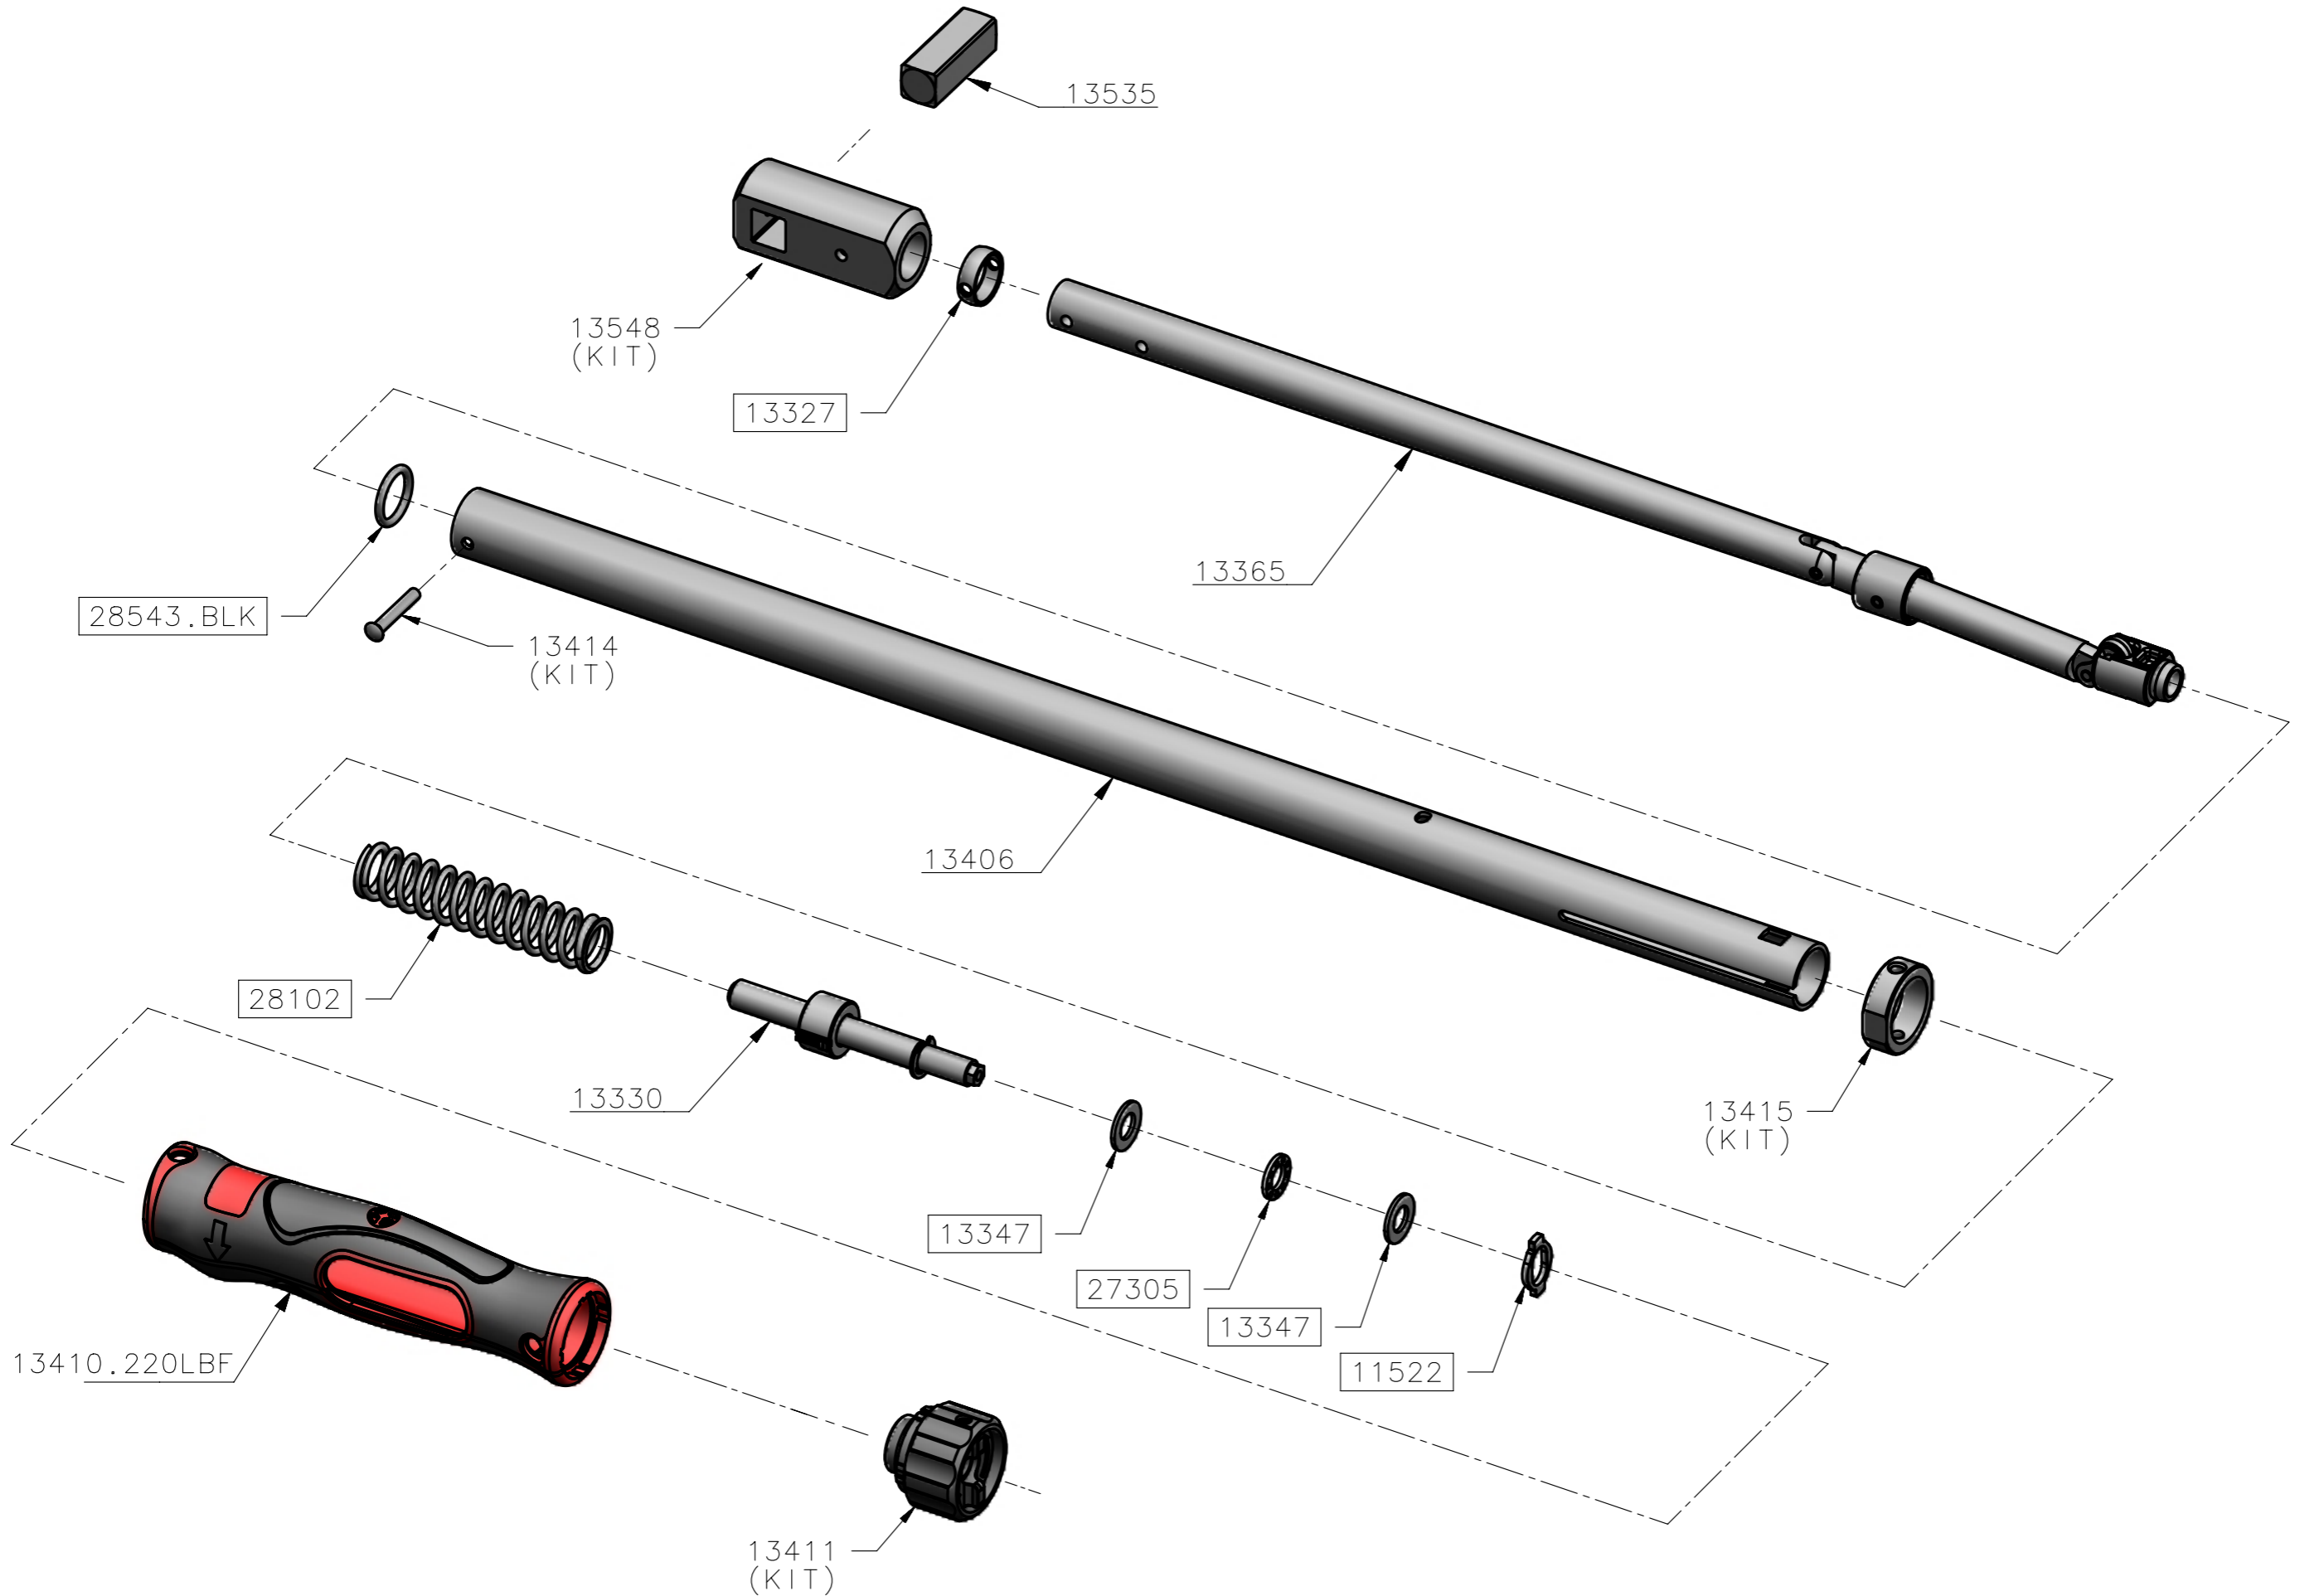

# 13580 - TW TTf FIXED HEAD TT220 FT.LB ONLY 1/2 SQ - SPARES LISTING

ALL BOXED PART NUMBERS ARE SUBJECT TO A MINIMUM ORDER QUANTITY