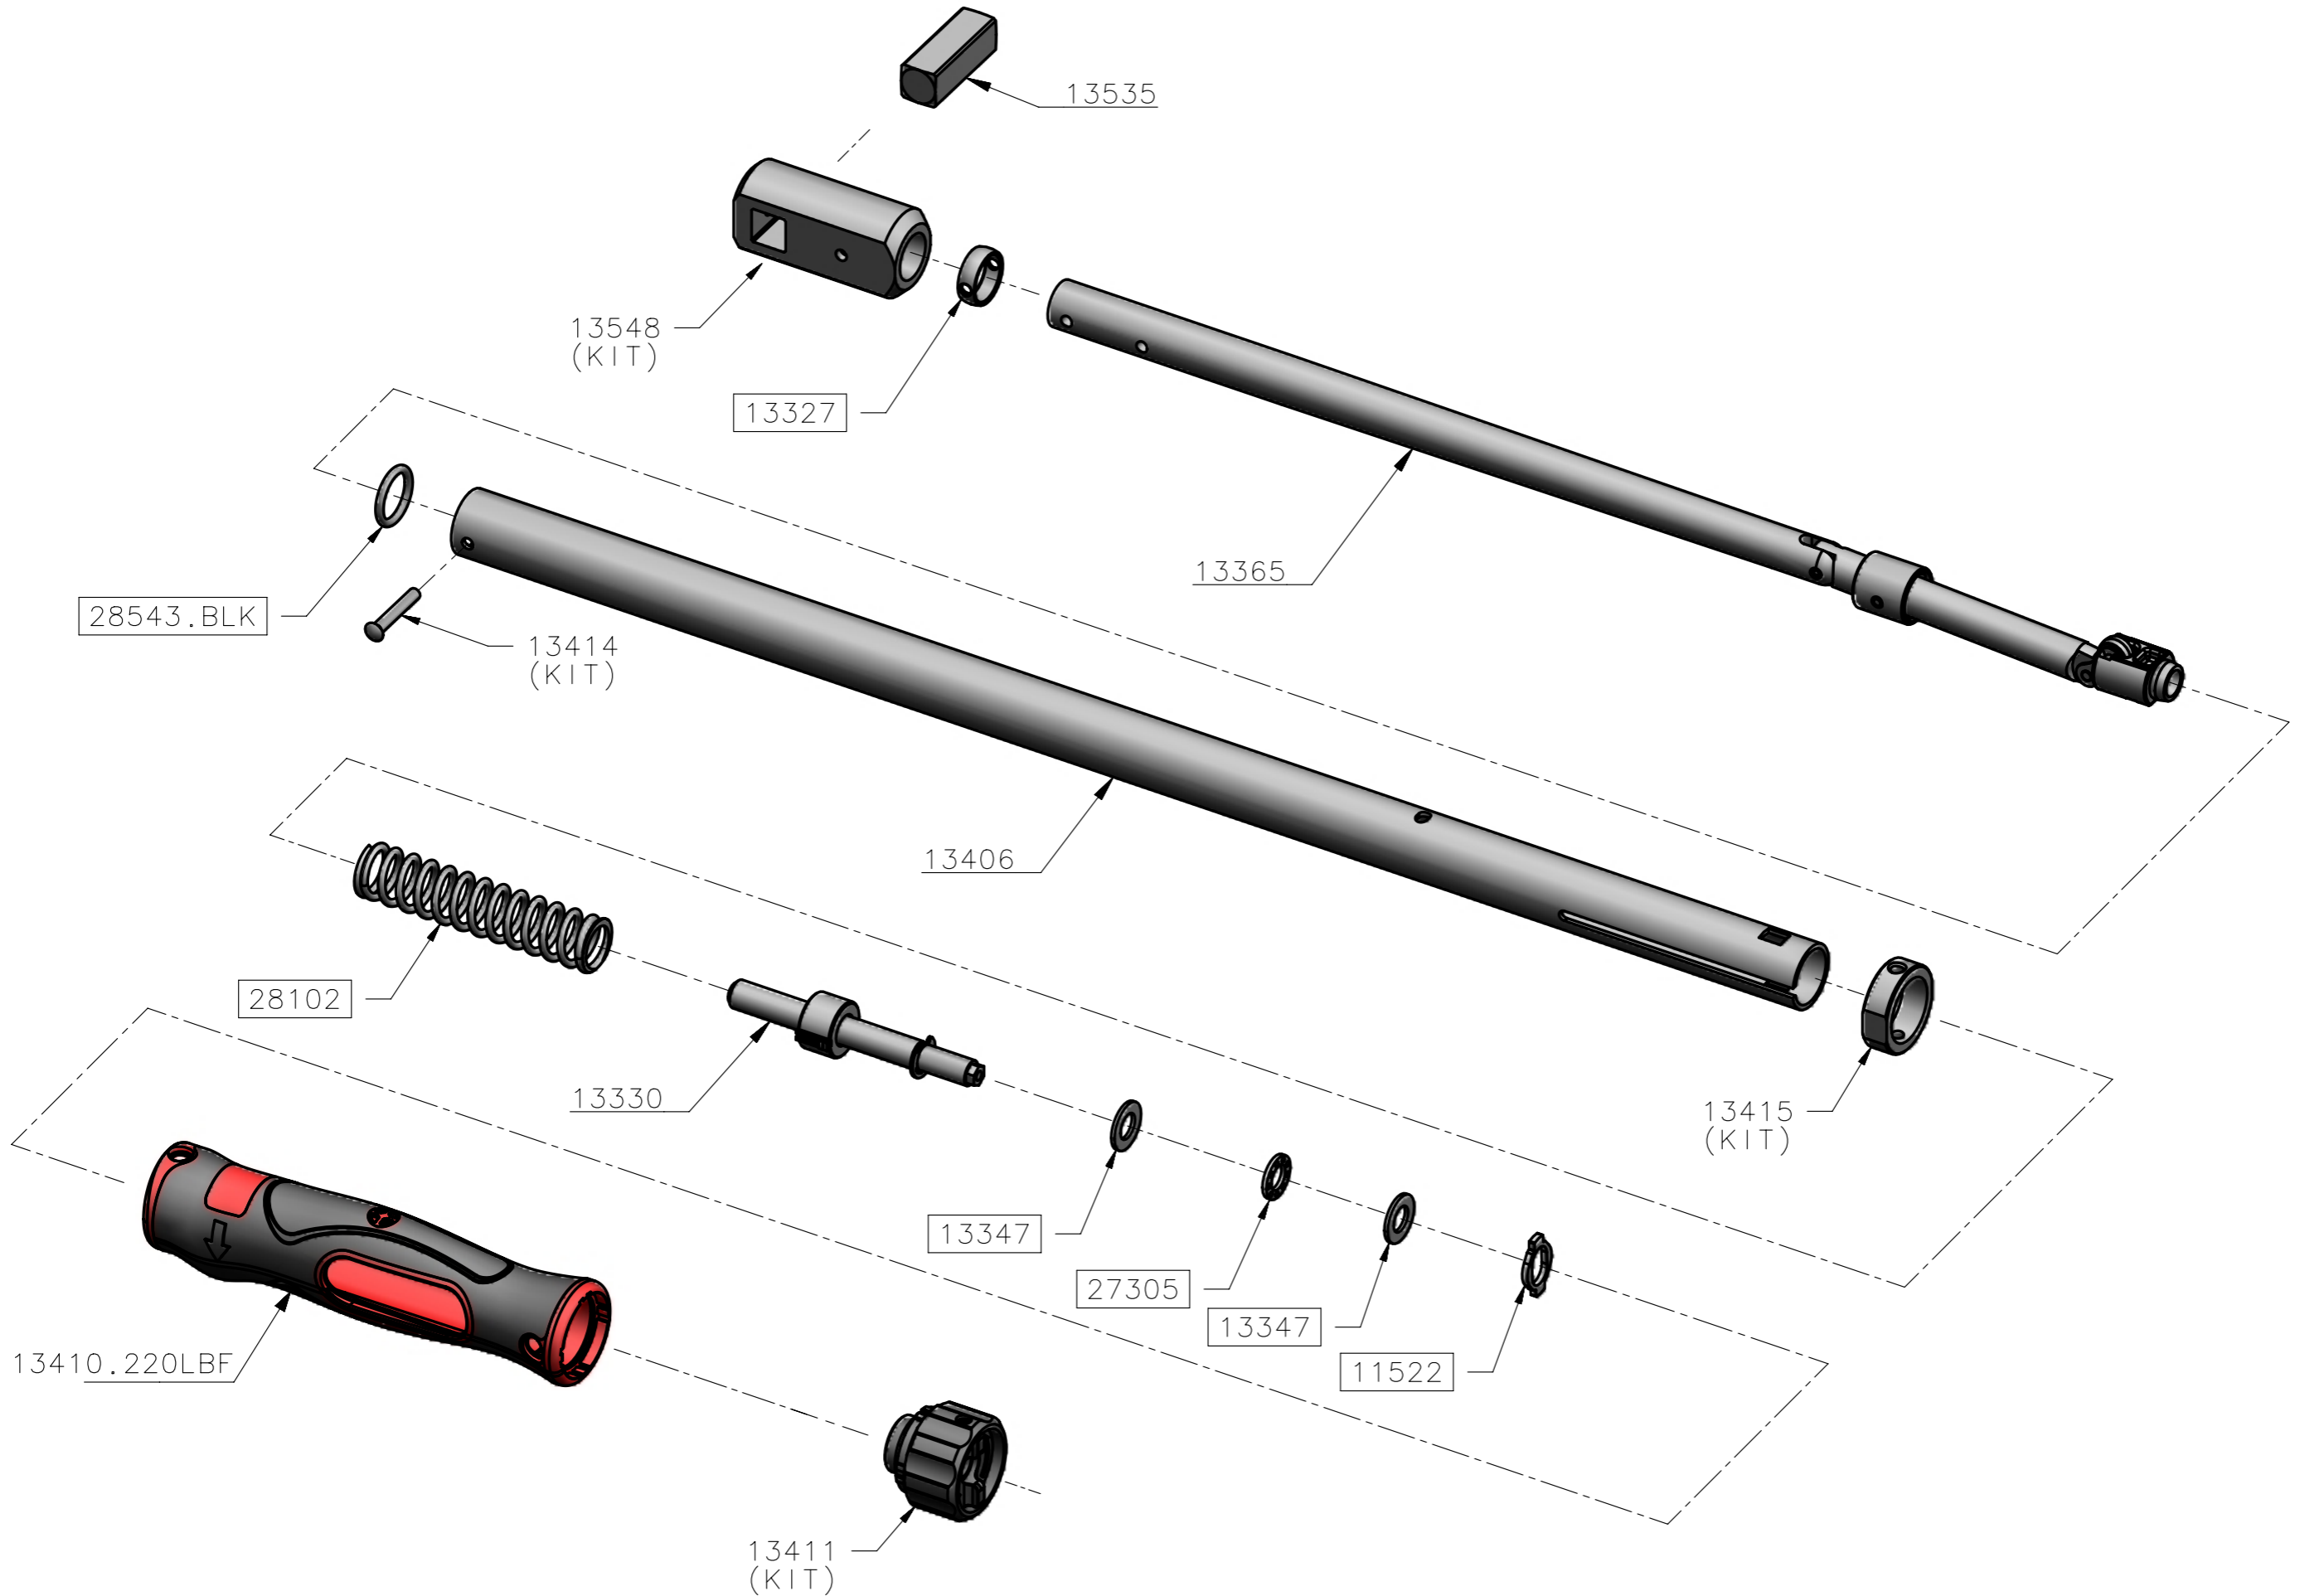

13580 – TW TTf FIXED HEAD TT220 FT.LB ONLY 1/2 SQ – SPARES LISTING

ALL BOXED PART NUMBERS ARE SUBJECT TO A MINIMUM ORDER QUANTITY