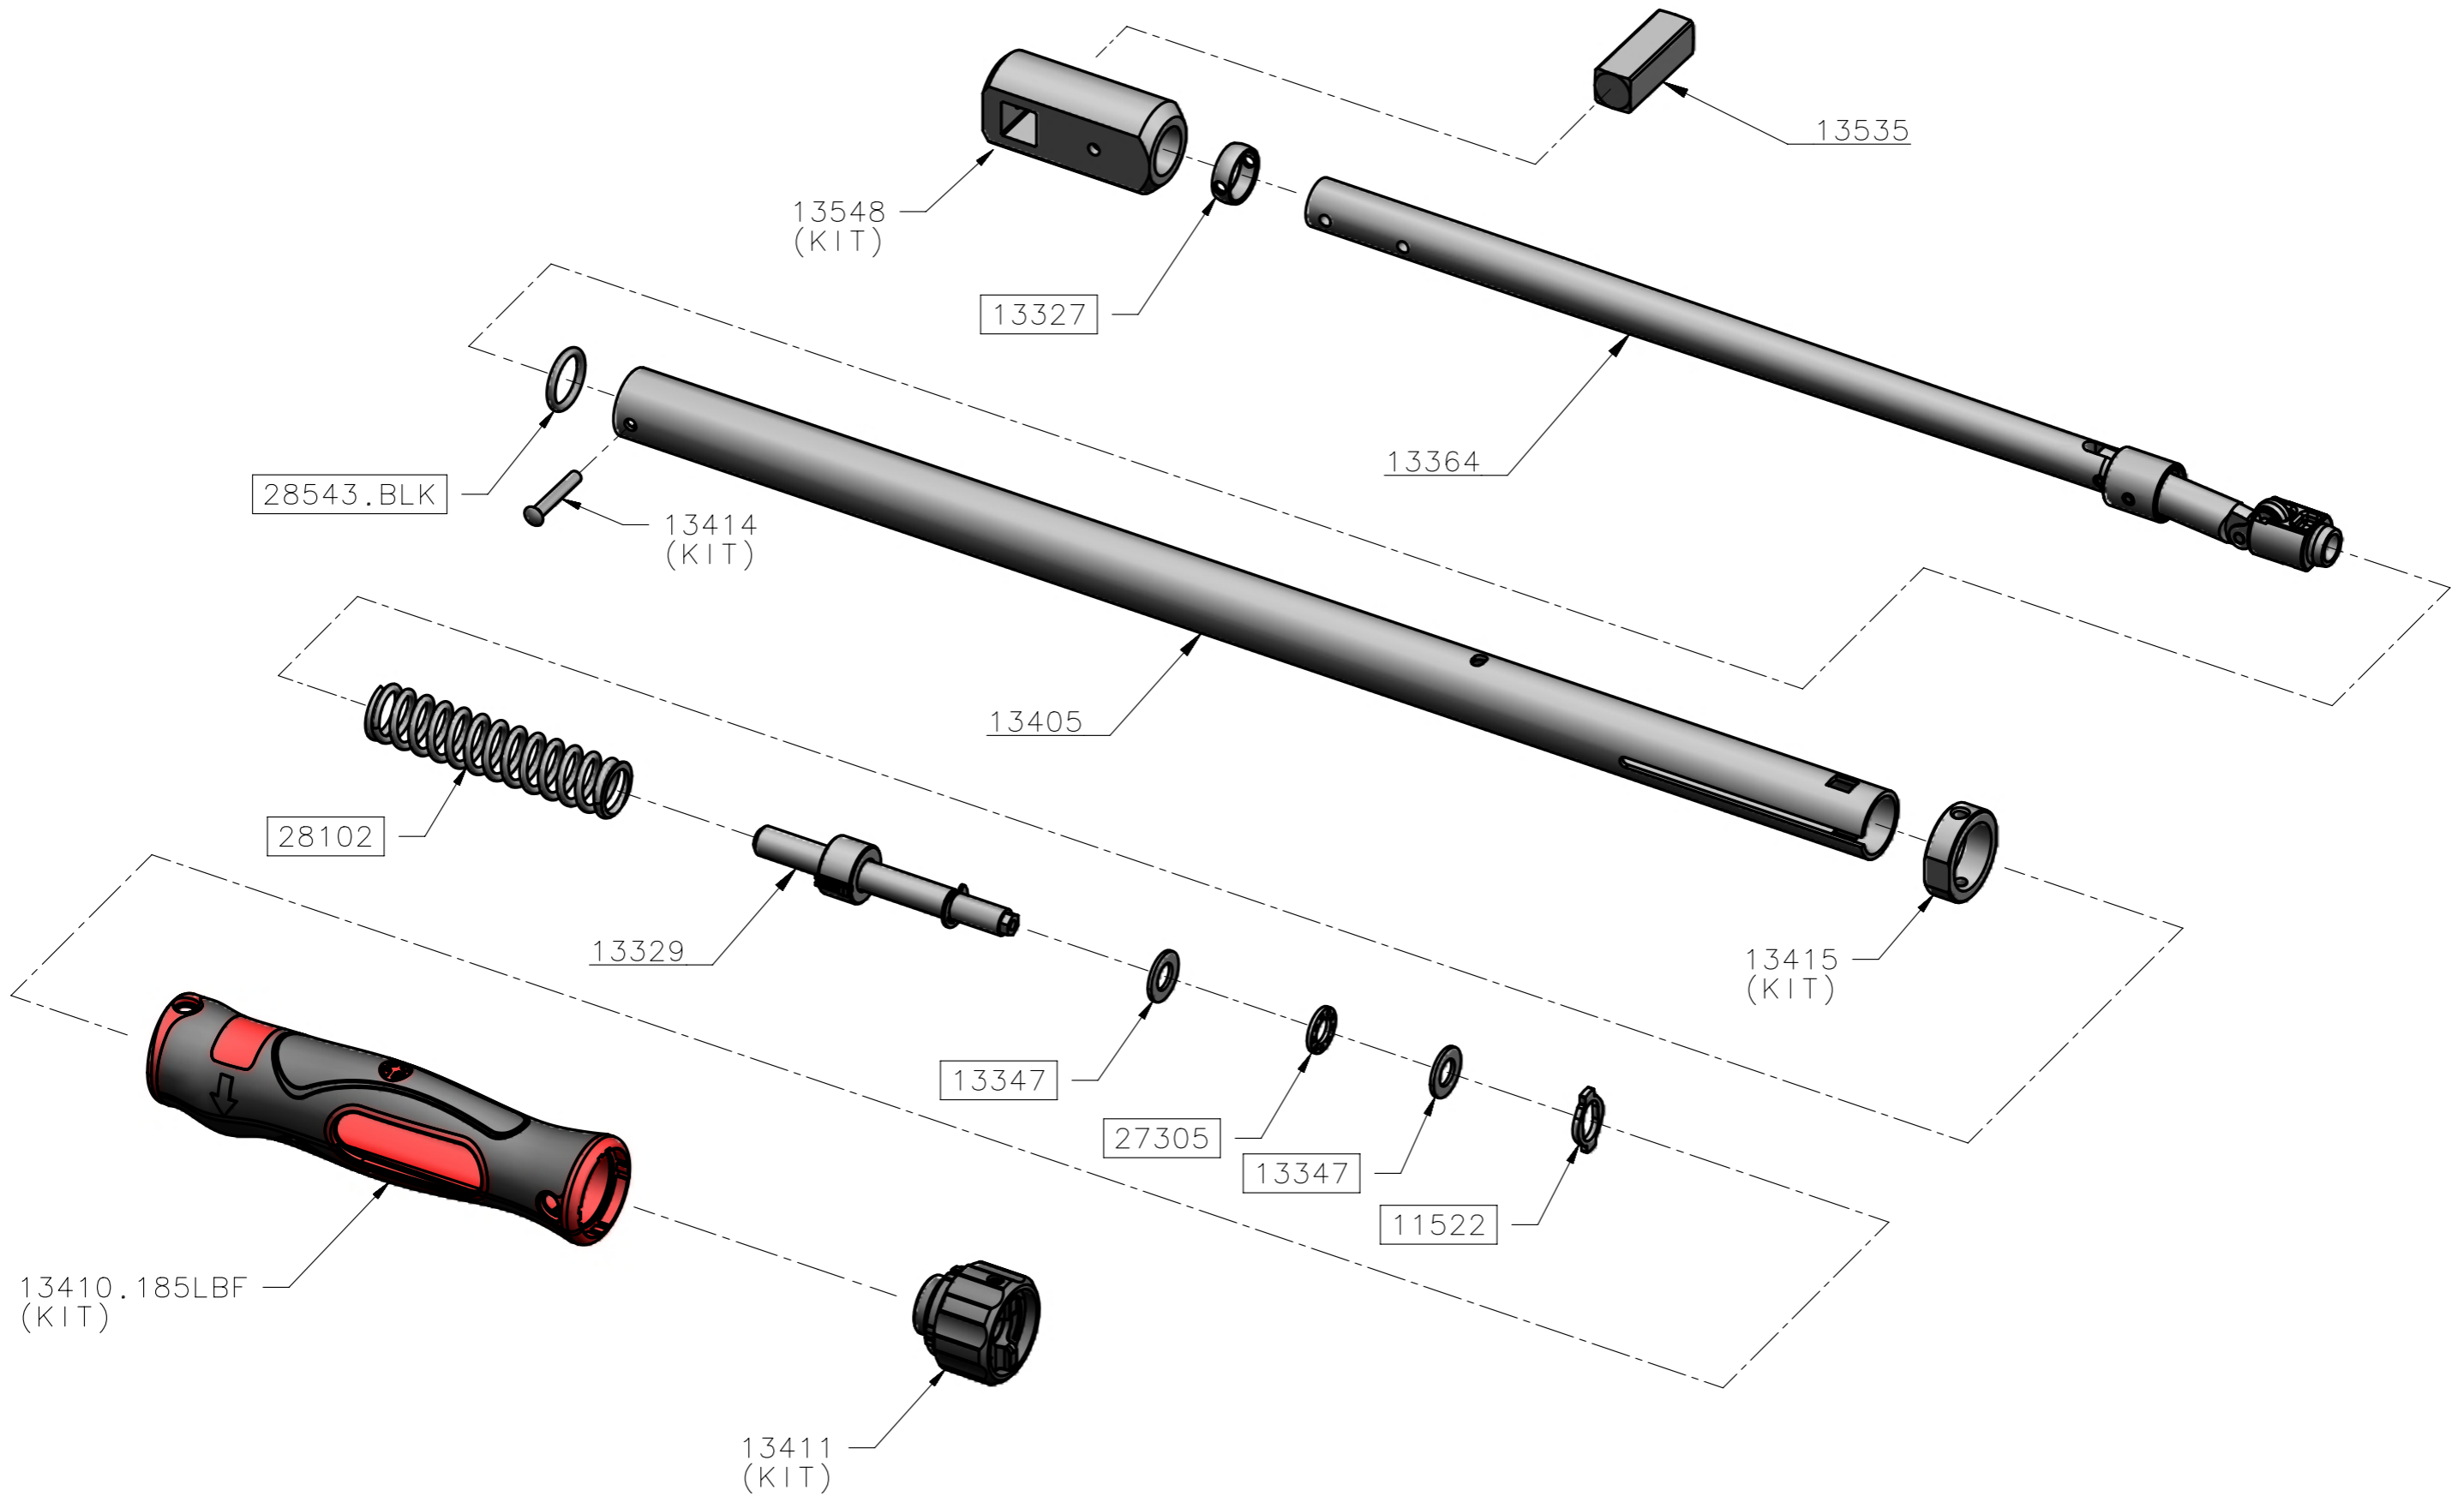

# 13579 - TW TTf FIXED HEAD TT185 FT.LB ONLY 1/2 SQ - SPARES LISTING

ISSUE 3  
29JAN14  
ECN-005653

ALL BOXED PART NUMBERS ARE SUBJECT TO A MINIMUM ORDER QUANTITY