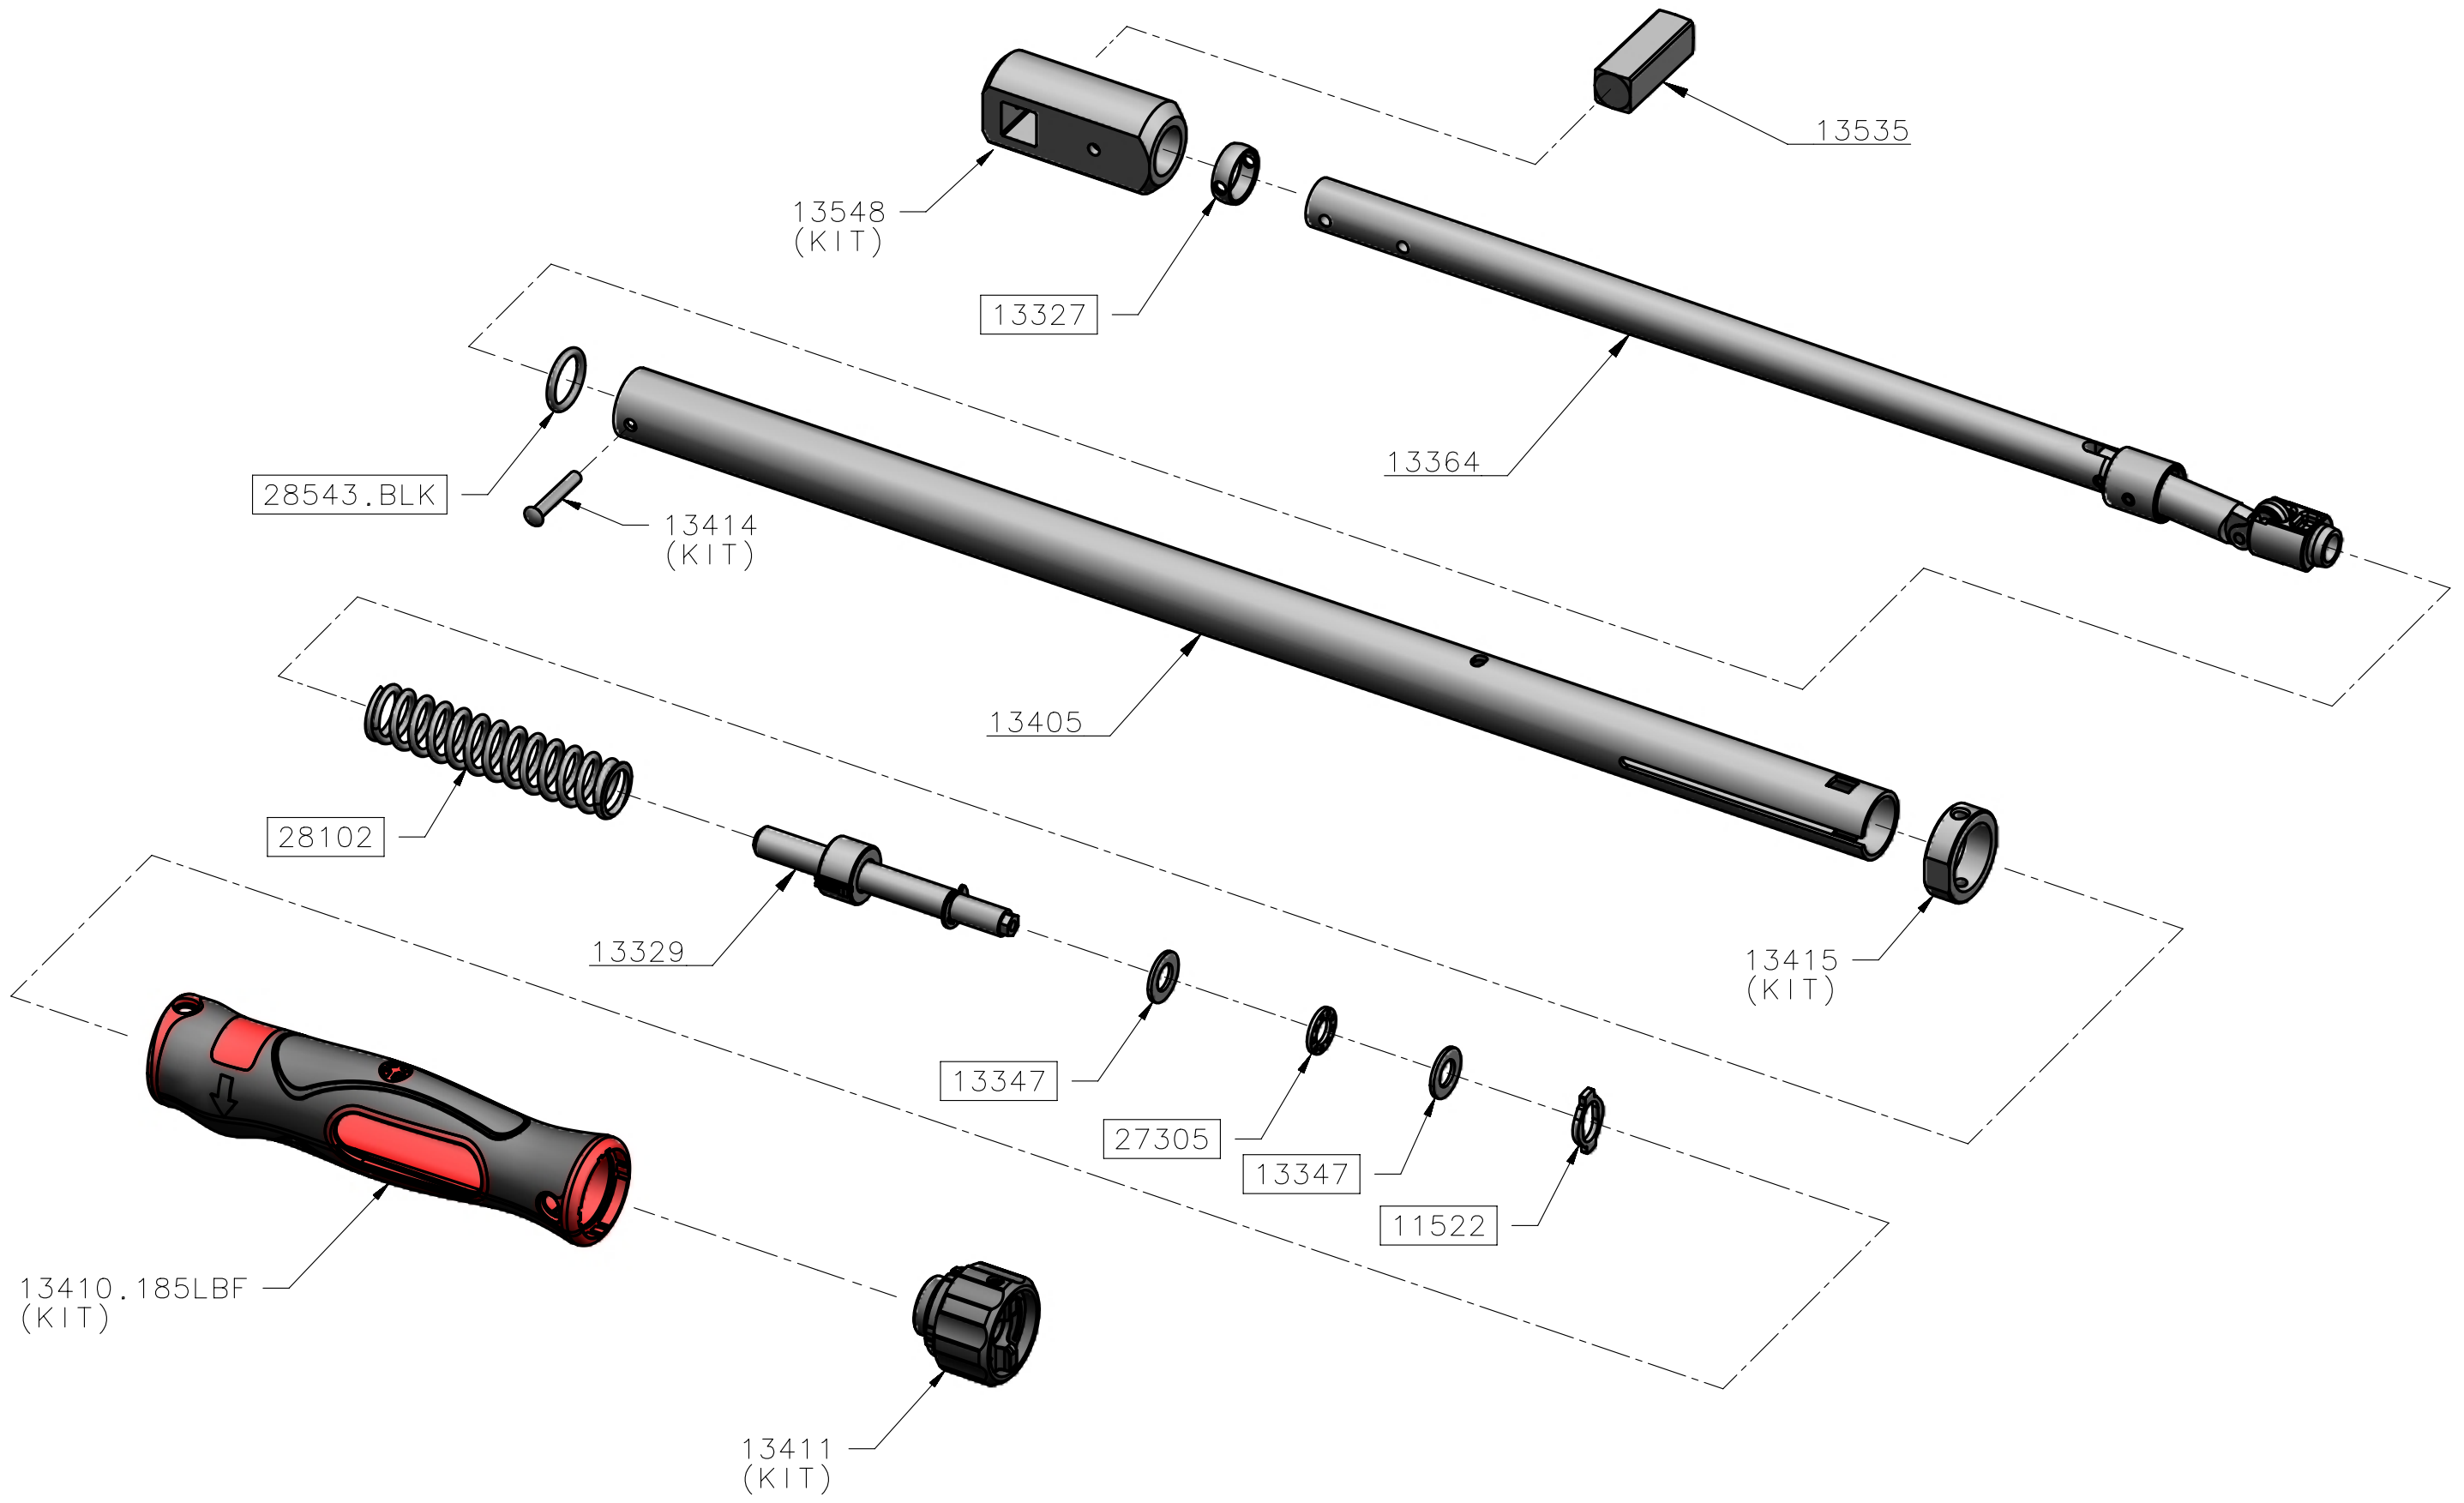

13579 - TW TTf FIXED HEAD TT185 FT.LB ONLY 1/2 SQ - SPARES LISTING

ISSUE 3
29JAN14
ECN-005653

ALL BOXED PART NUMBERS ARE SUBJECT TO A MINIMUM ORDER QUANTITY