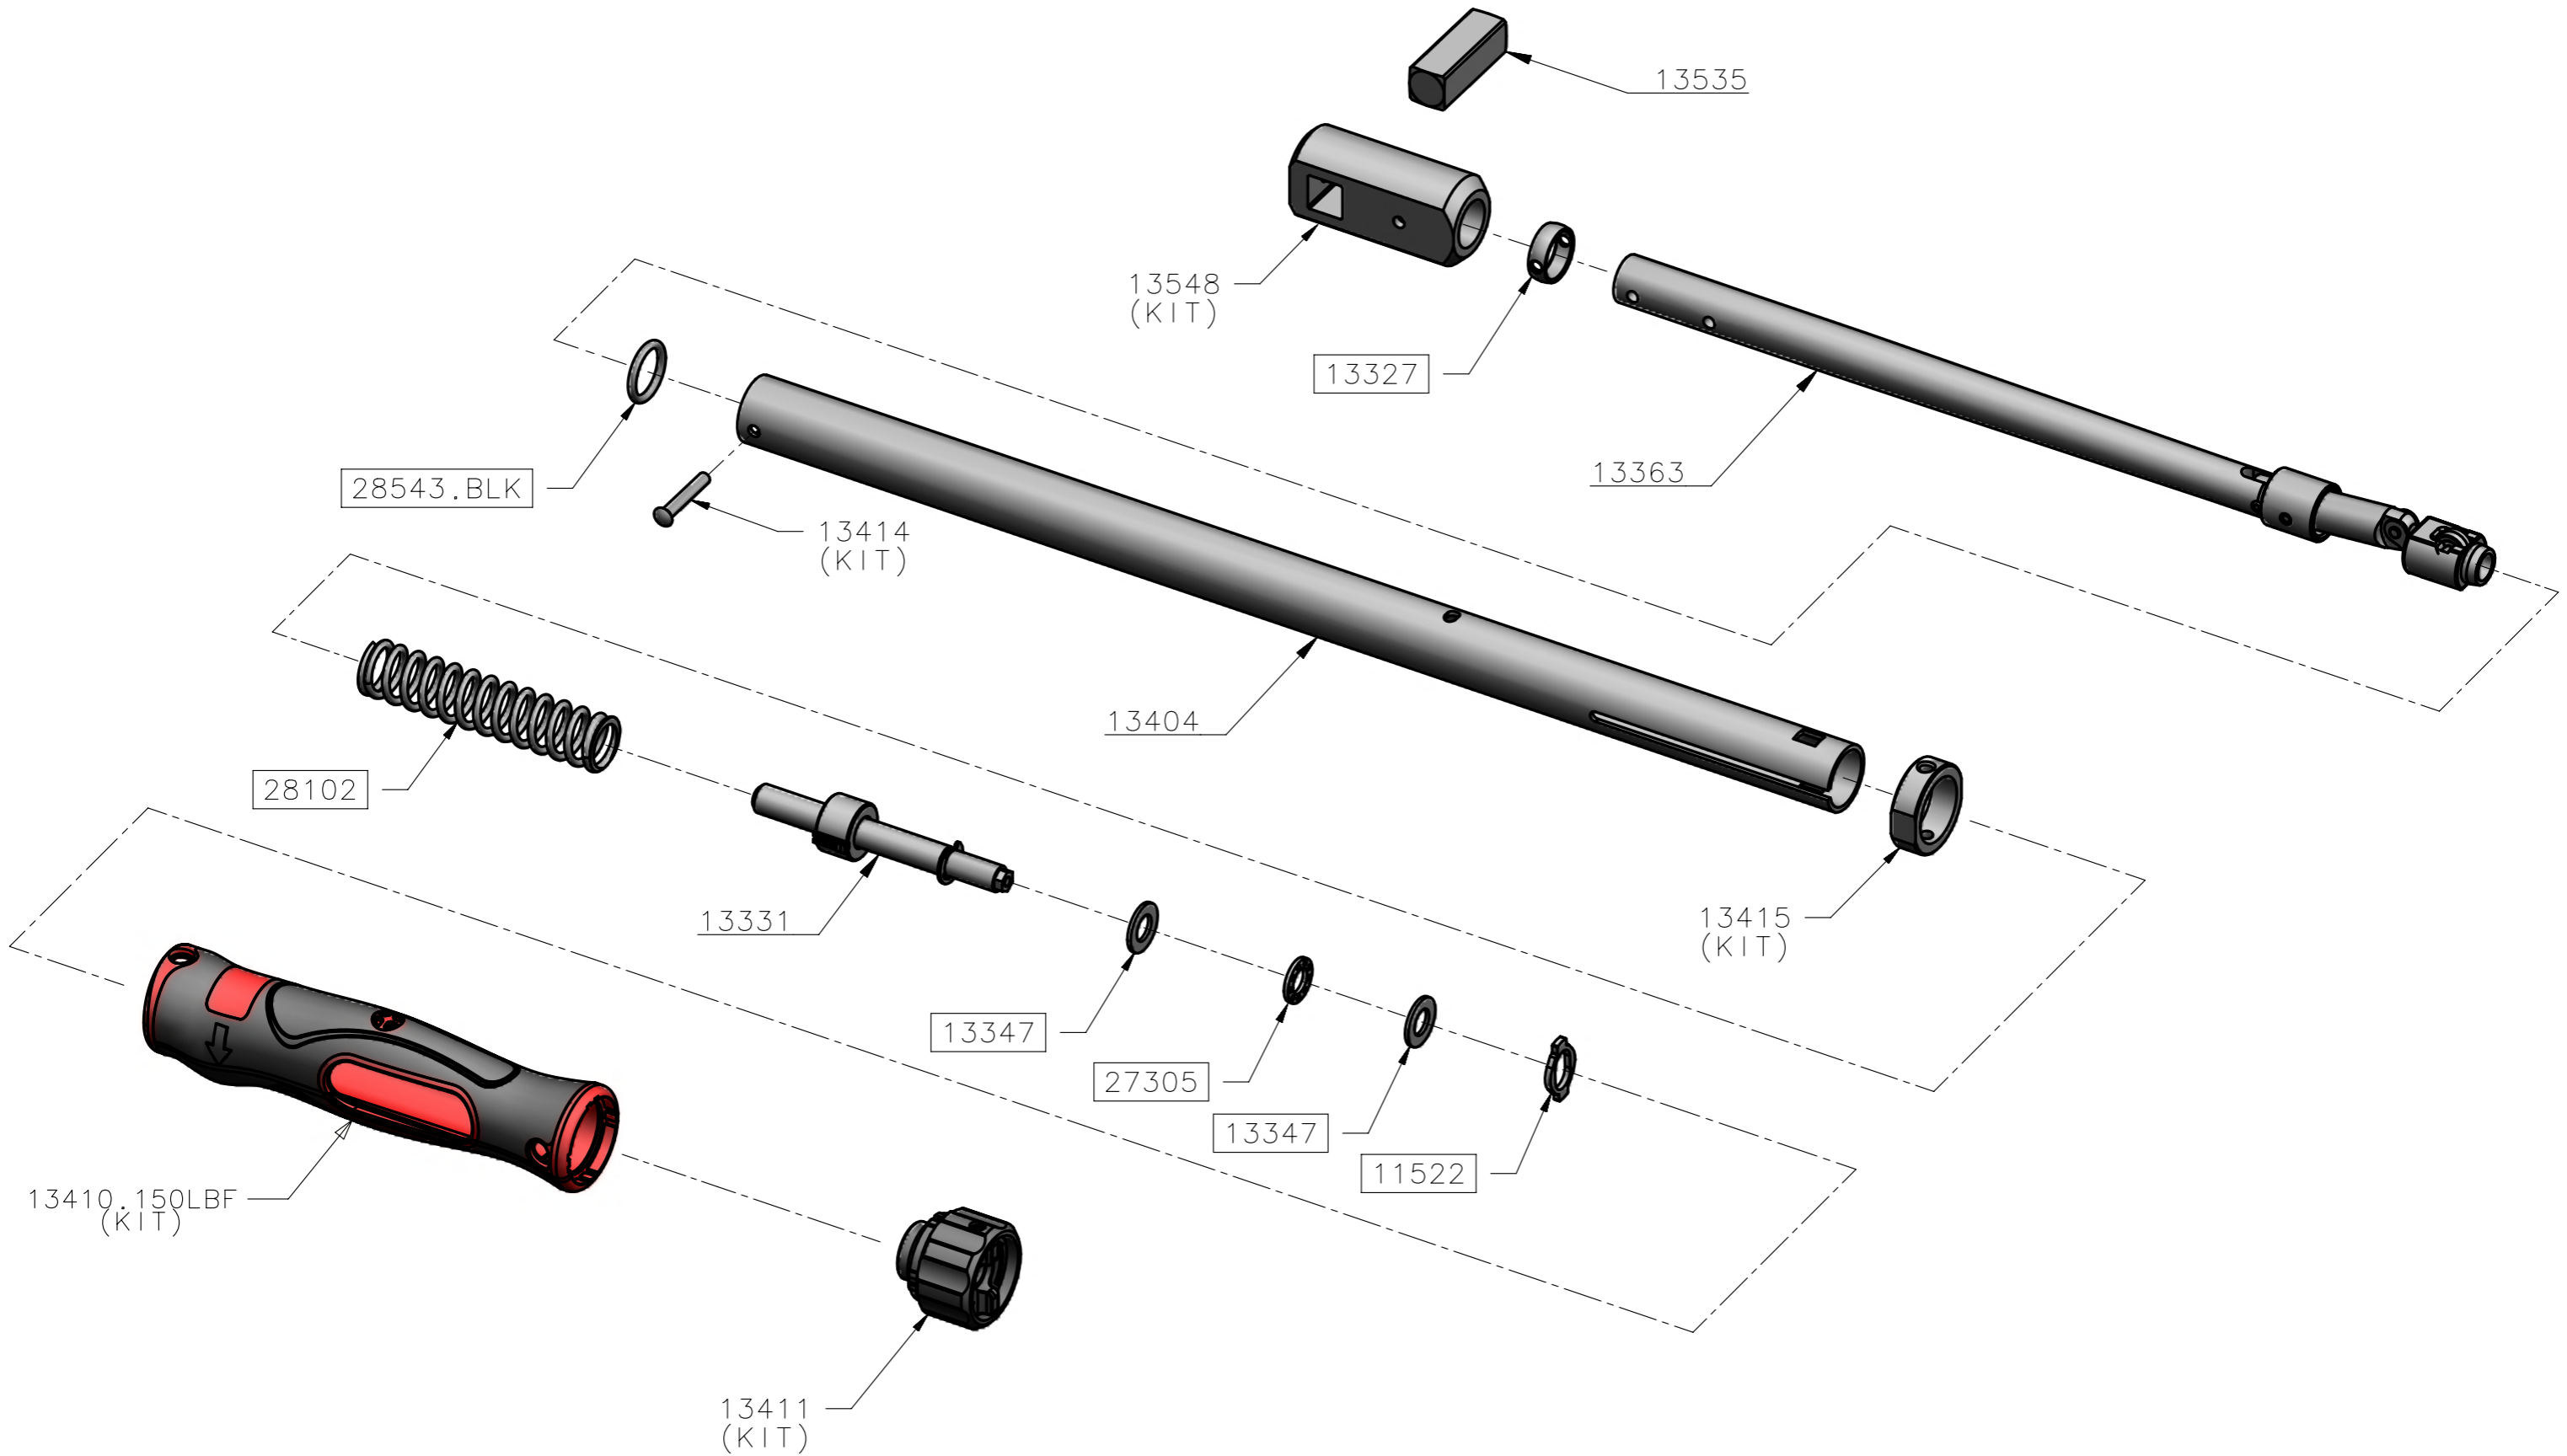

13578 - TW TTf FIXED HEAD TT150 FT.LB ONLY 1/2 SQ - SPARES LISTING

ISSUE 3
29JAN14
ECN-005653

ALL BOXED PART NUMBERS ARE SUBJECT TO A MINIMUM ORDER QUANTITY