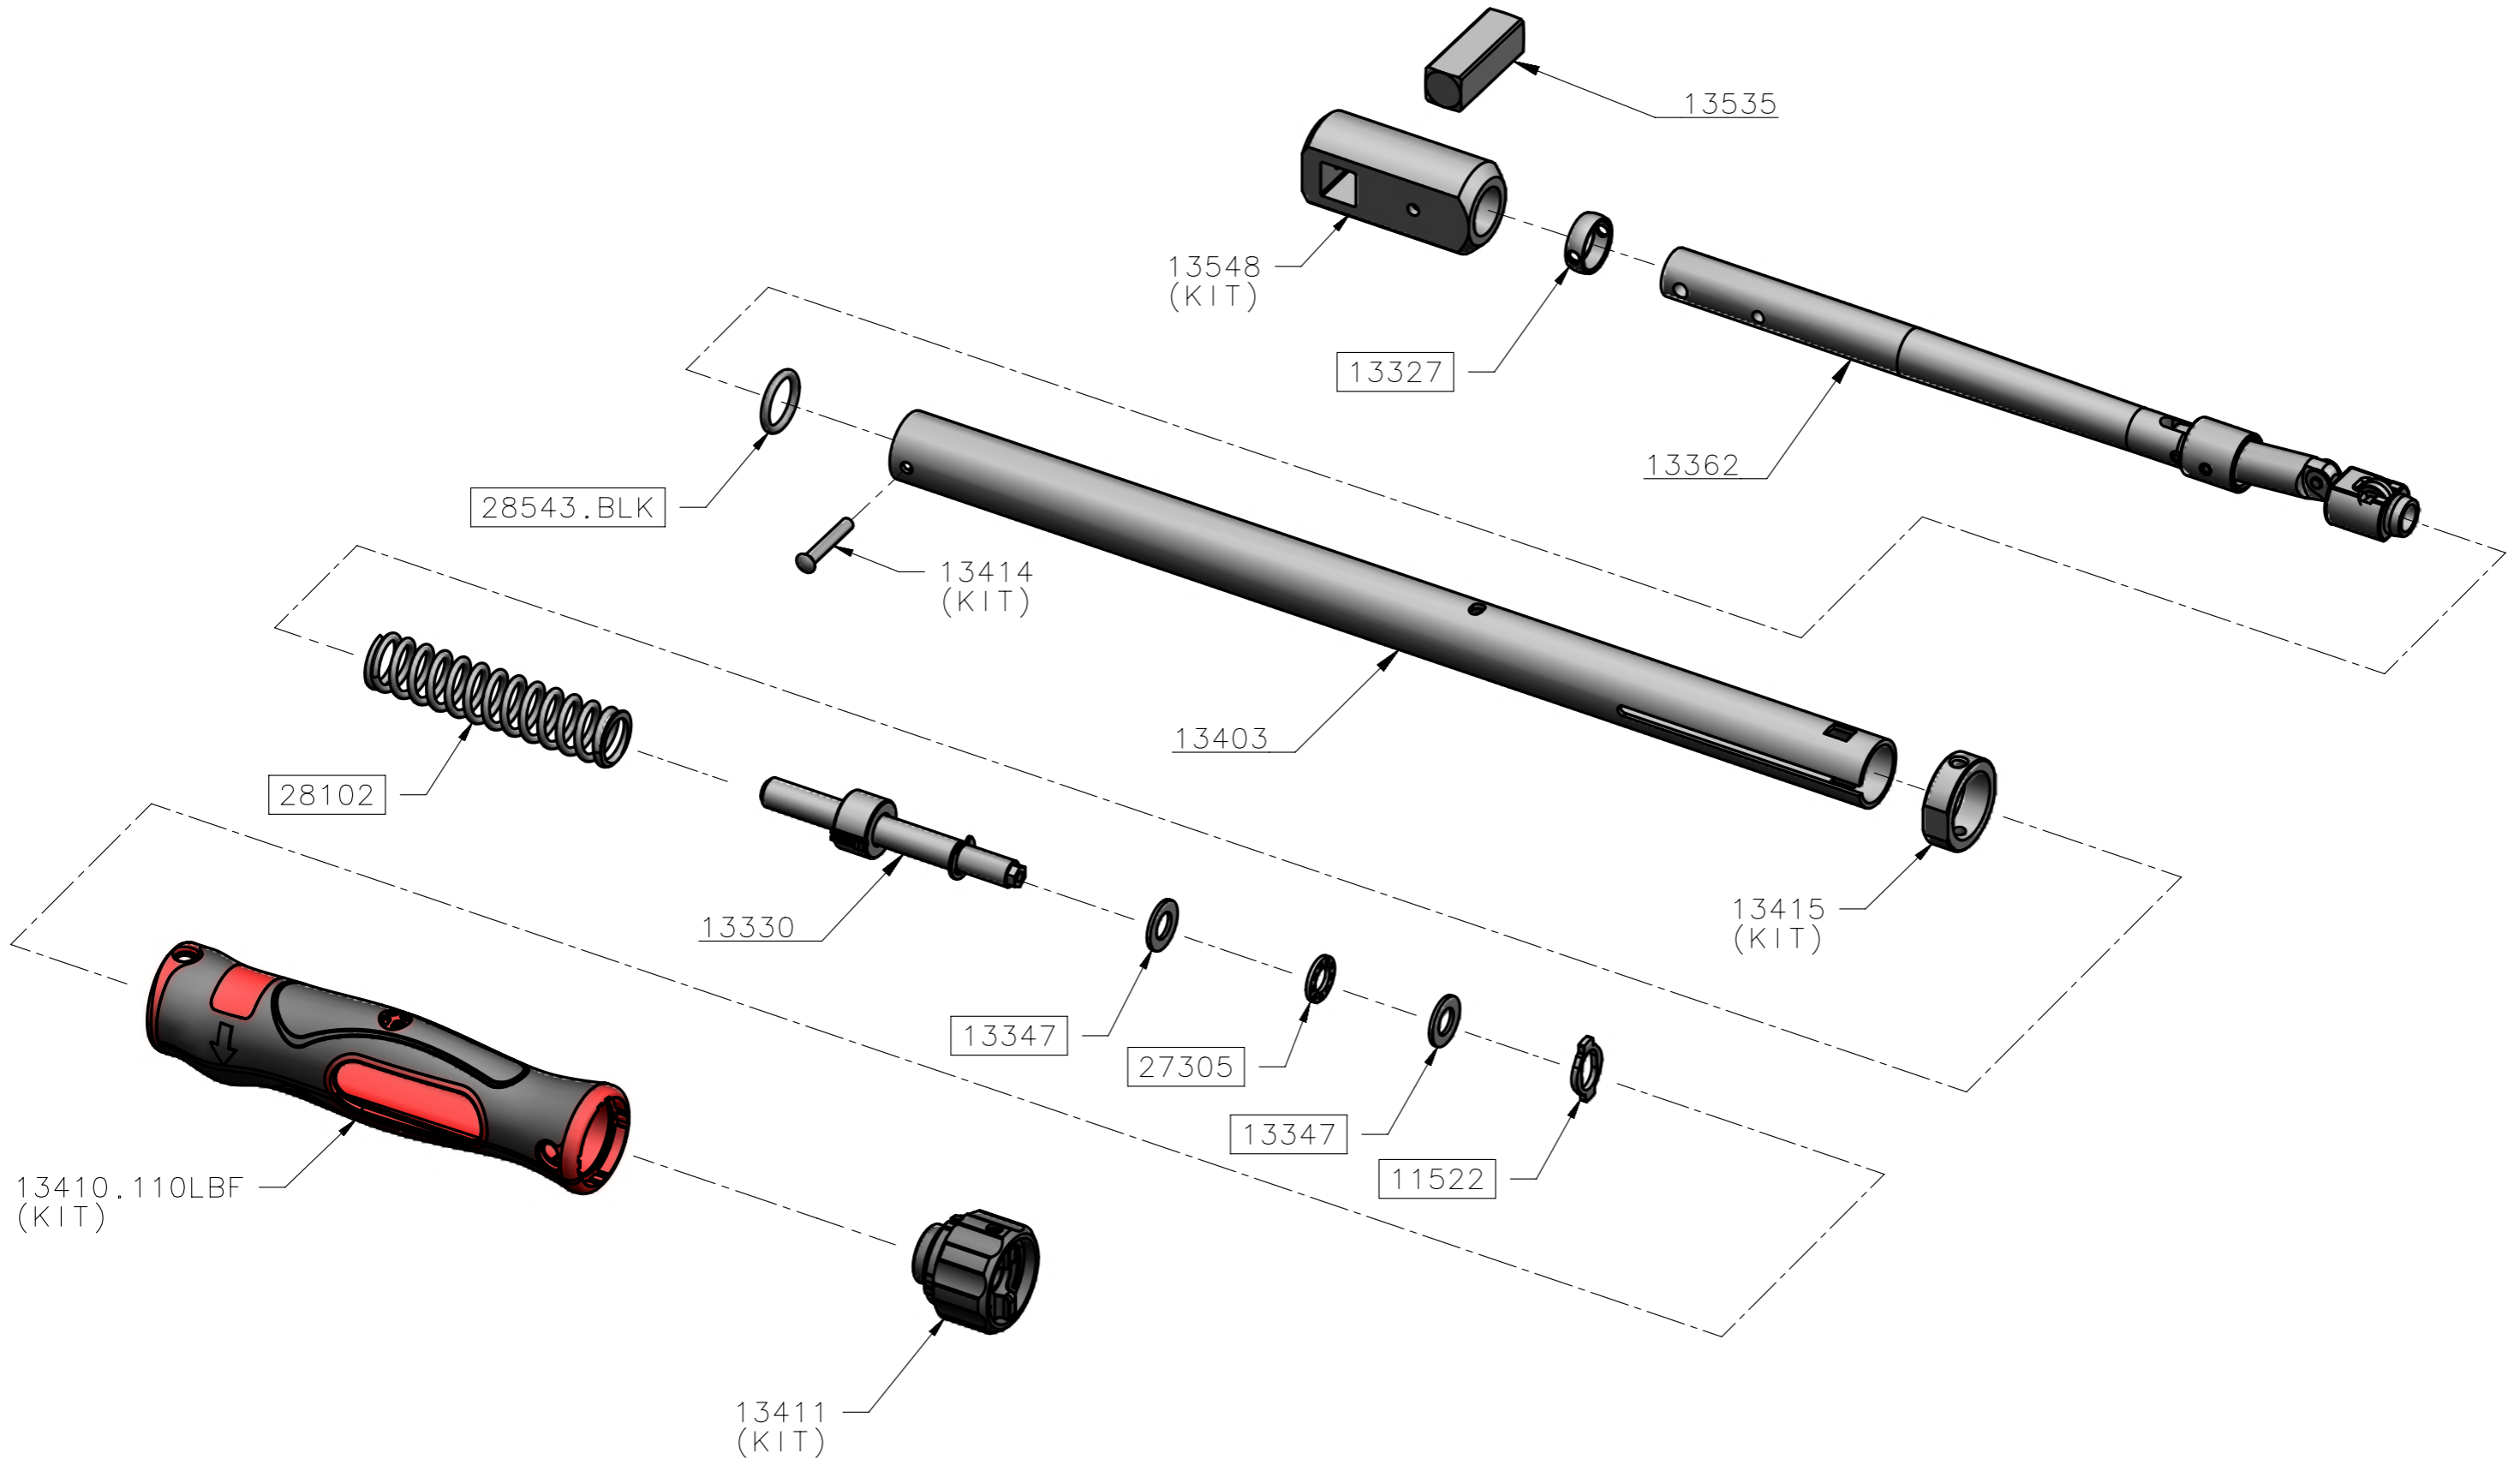

13577 - TW TTf FIXED HEAD TT110 FT.LB ONLY 1/2 SQ - SPARES LISTING

ISSUE 3
29JAN14
ECN-005653

ALL BOXED PART NUMBERS ARE SUBJECT TO A MINIMUM ORDER QUANTITY