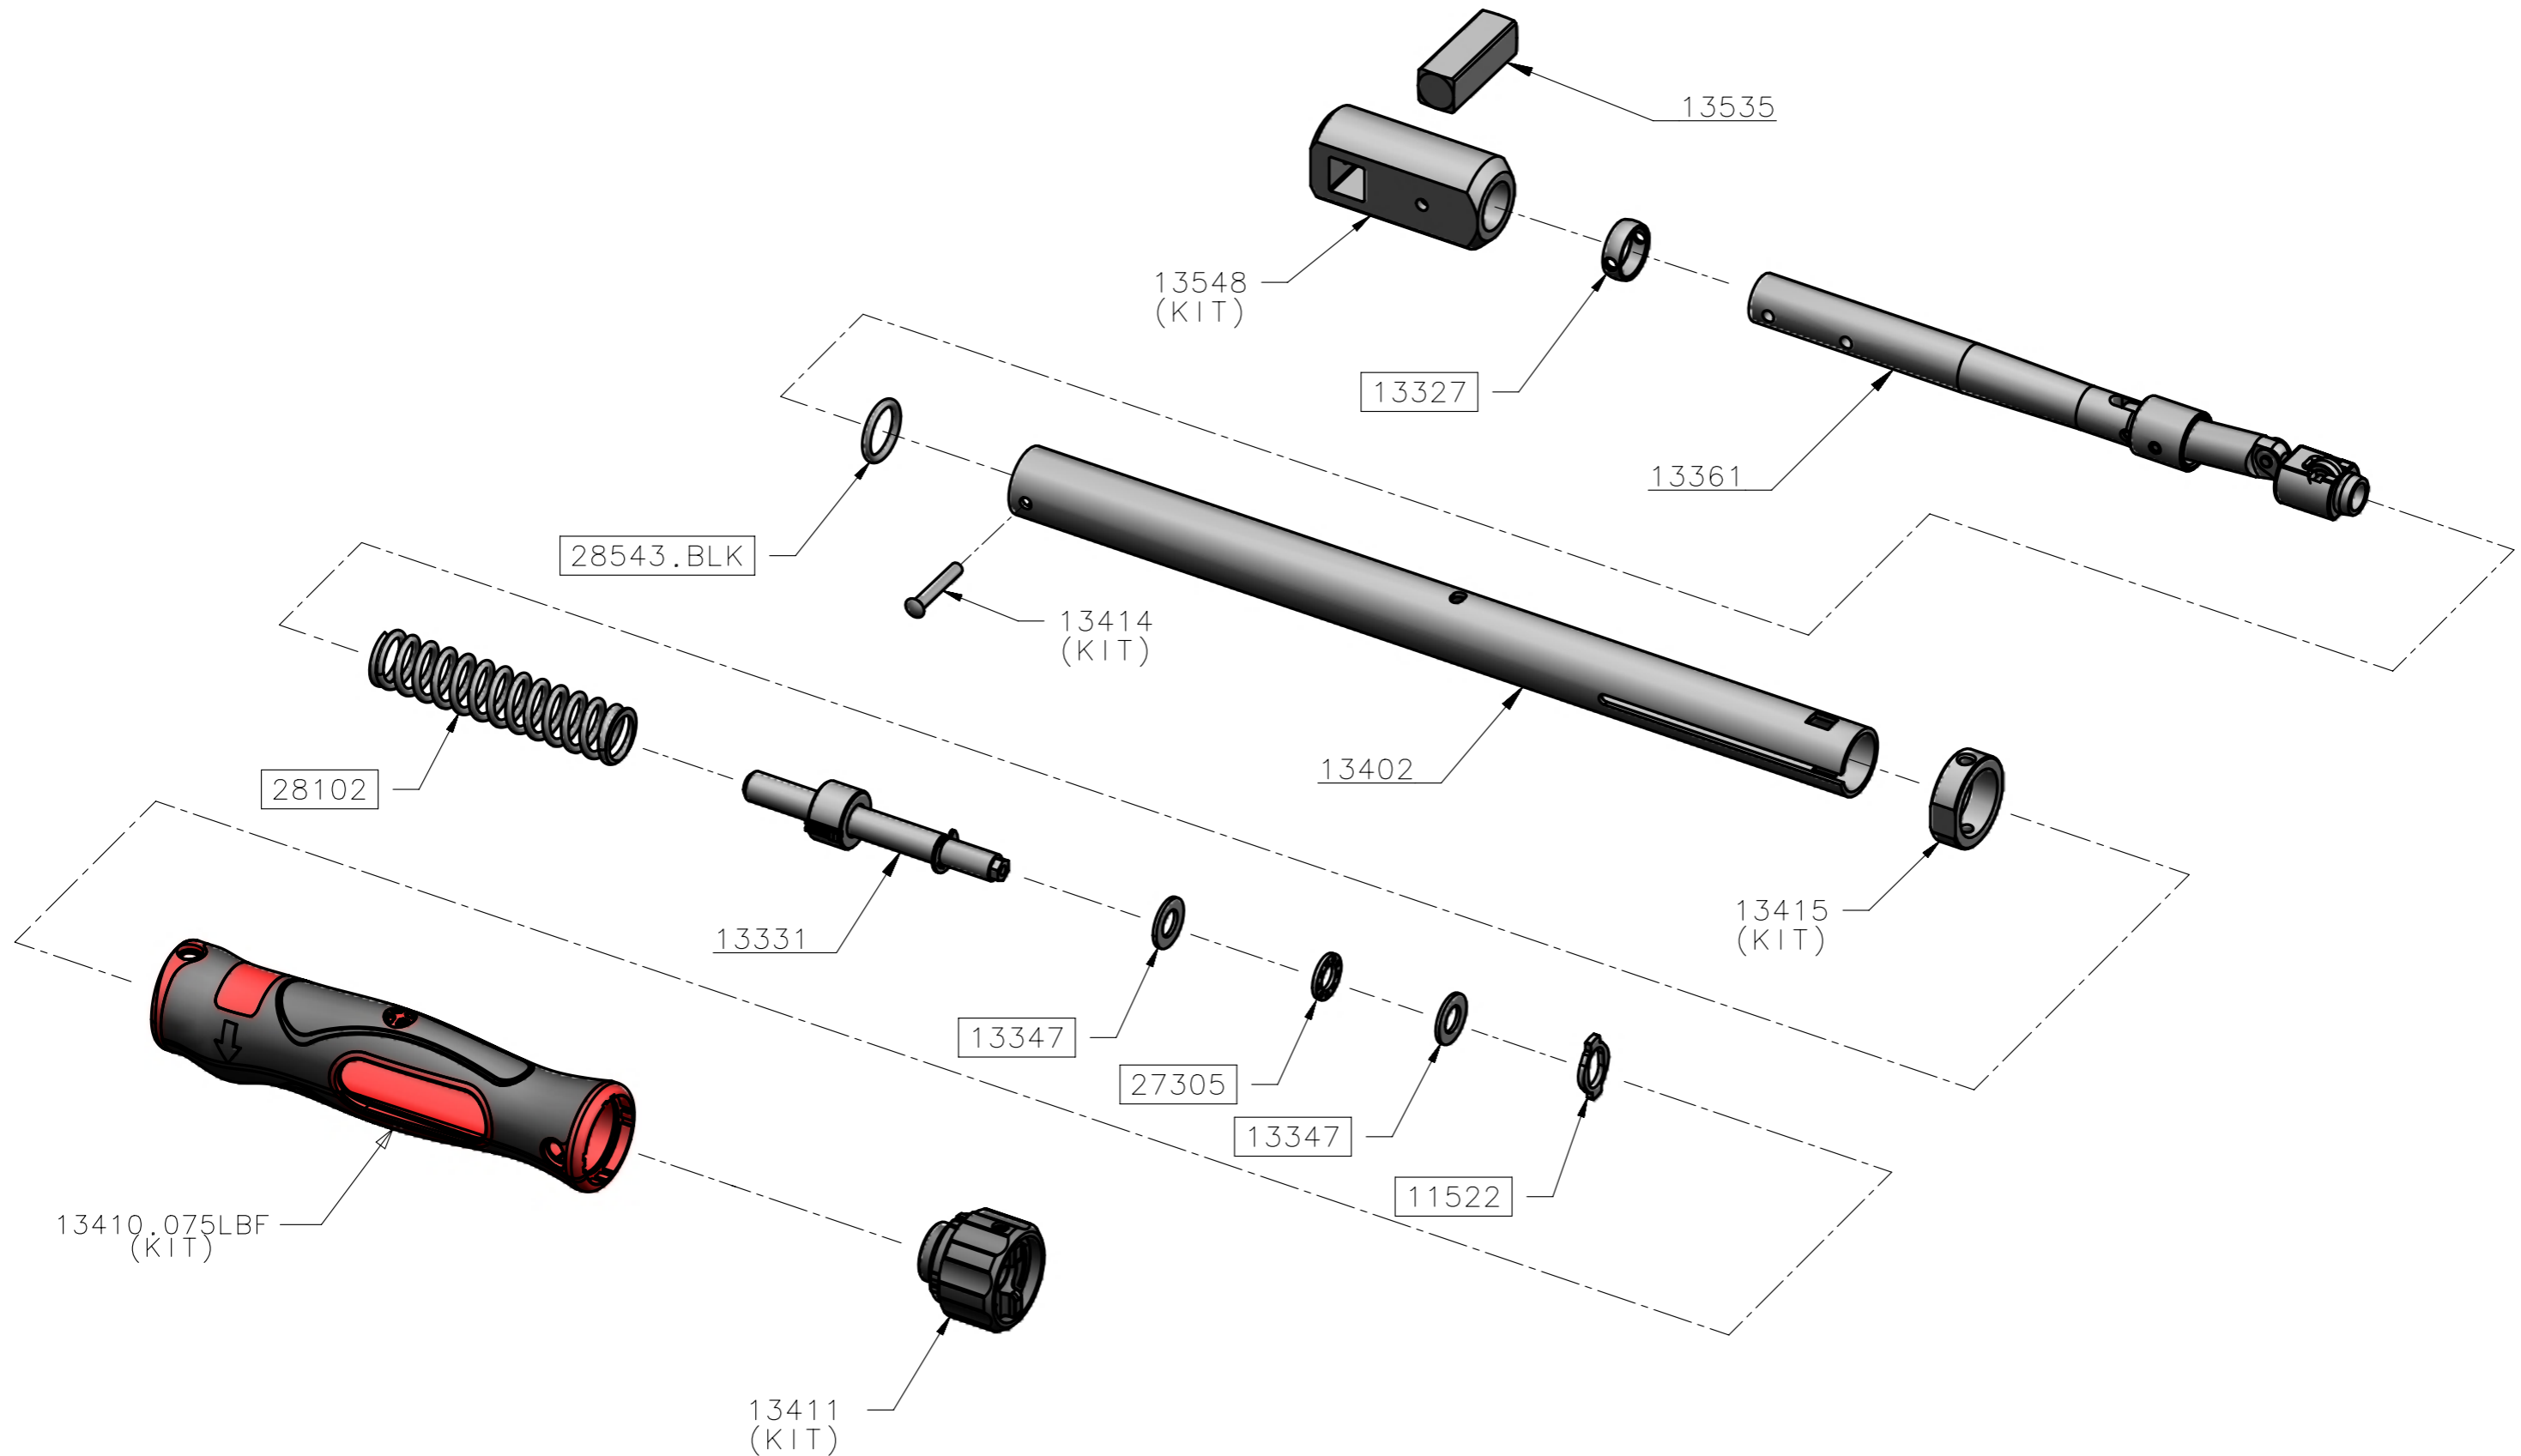

13576 - TW TTf FIXED HEAD TT75 FT.LB ONLY 1/2 SQ - SPARES LISTING

ISSUE 3
29JAN14
ECN-005653

ALL BOXED PART NUMBERS ARE SUBJECT TO A MINIMUM ORDER QUANTITY