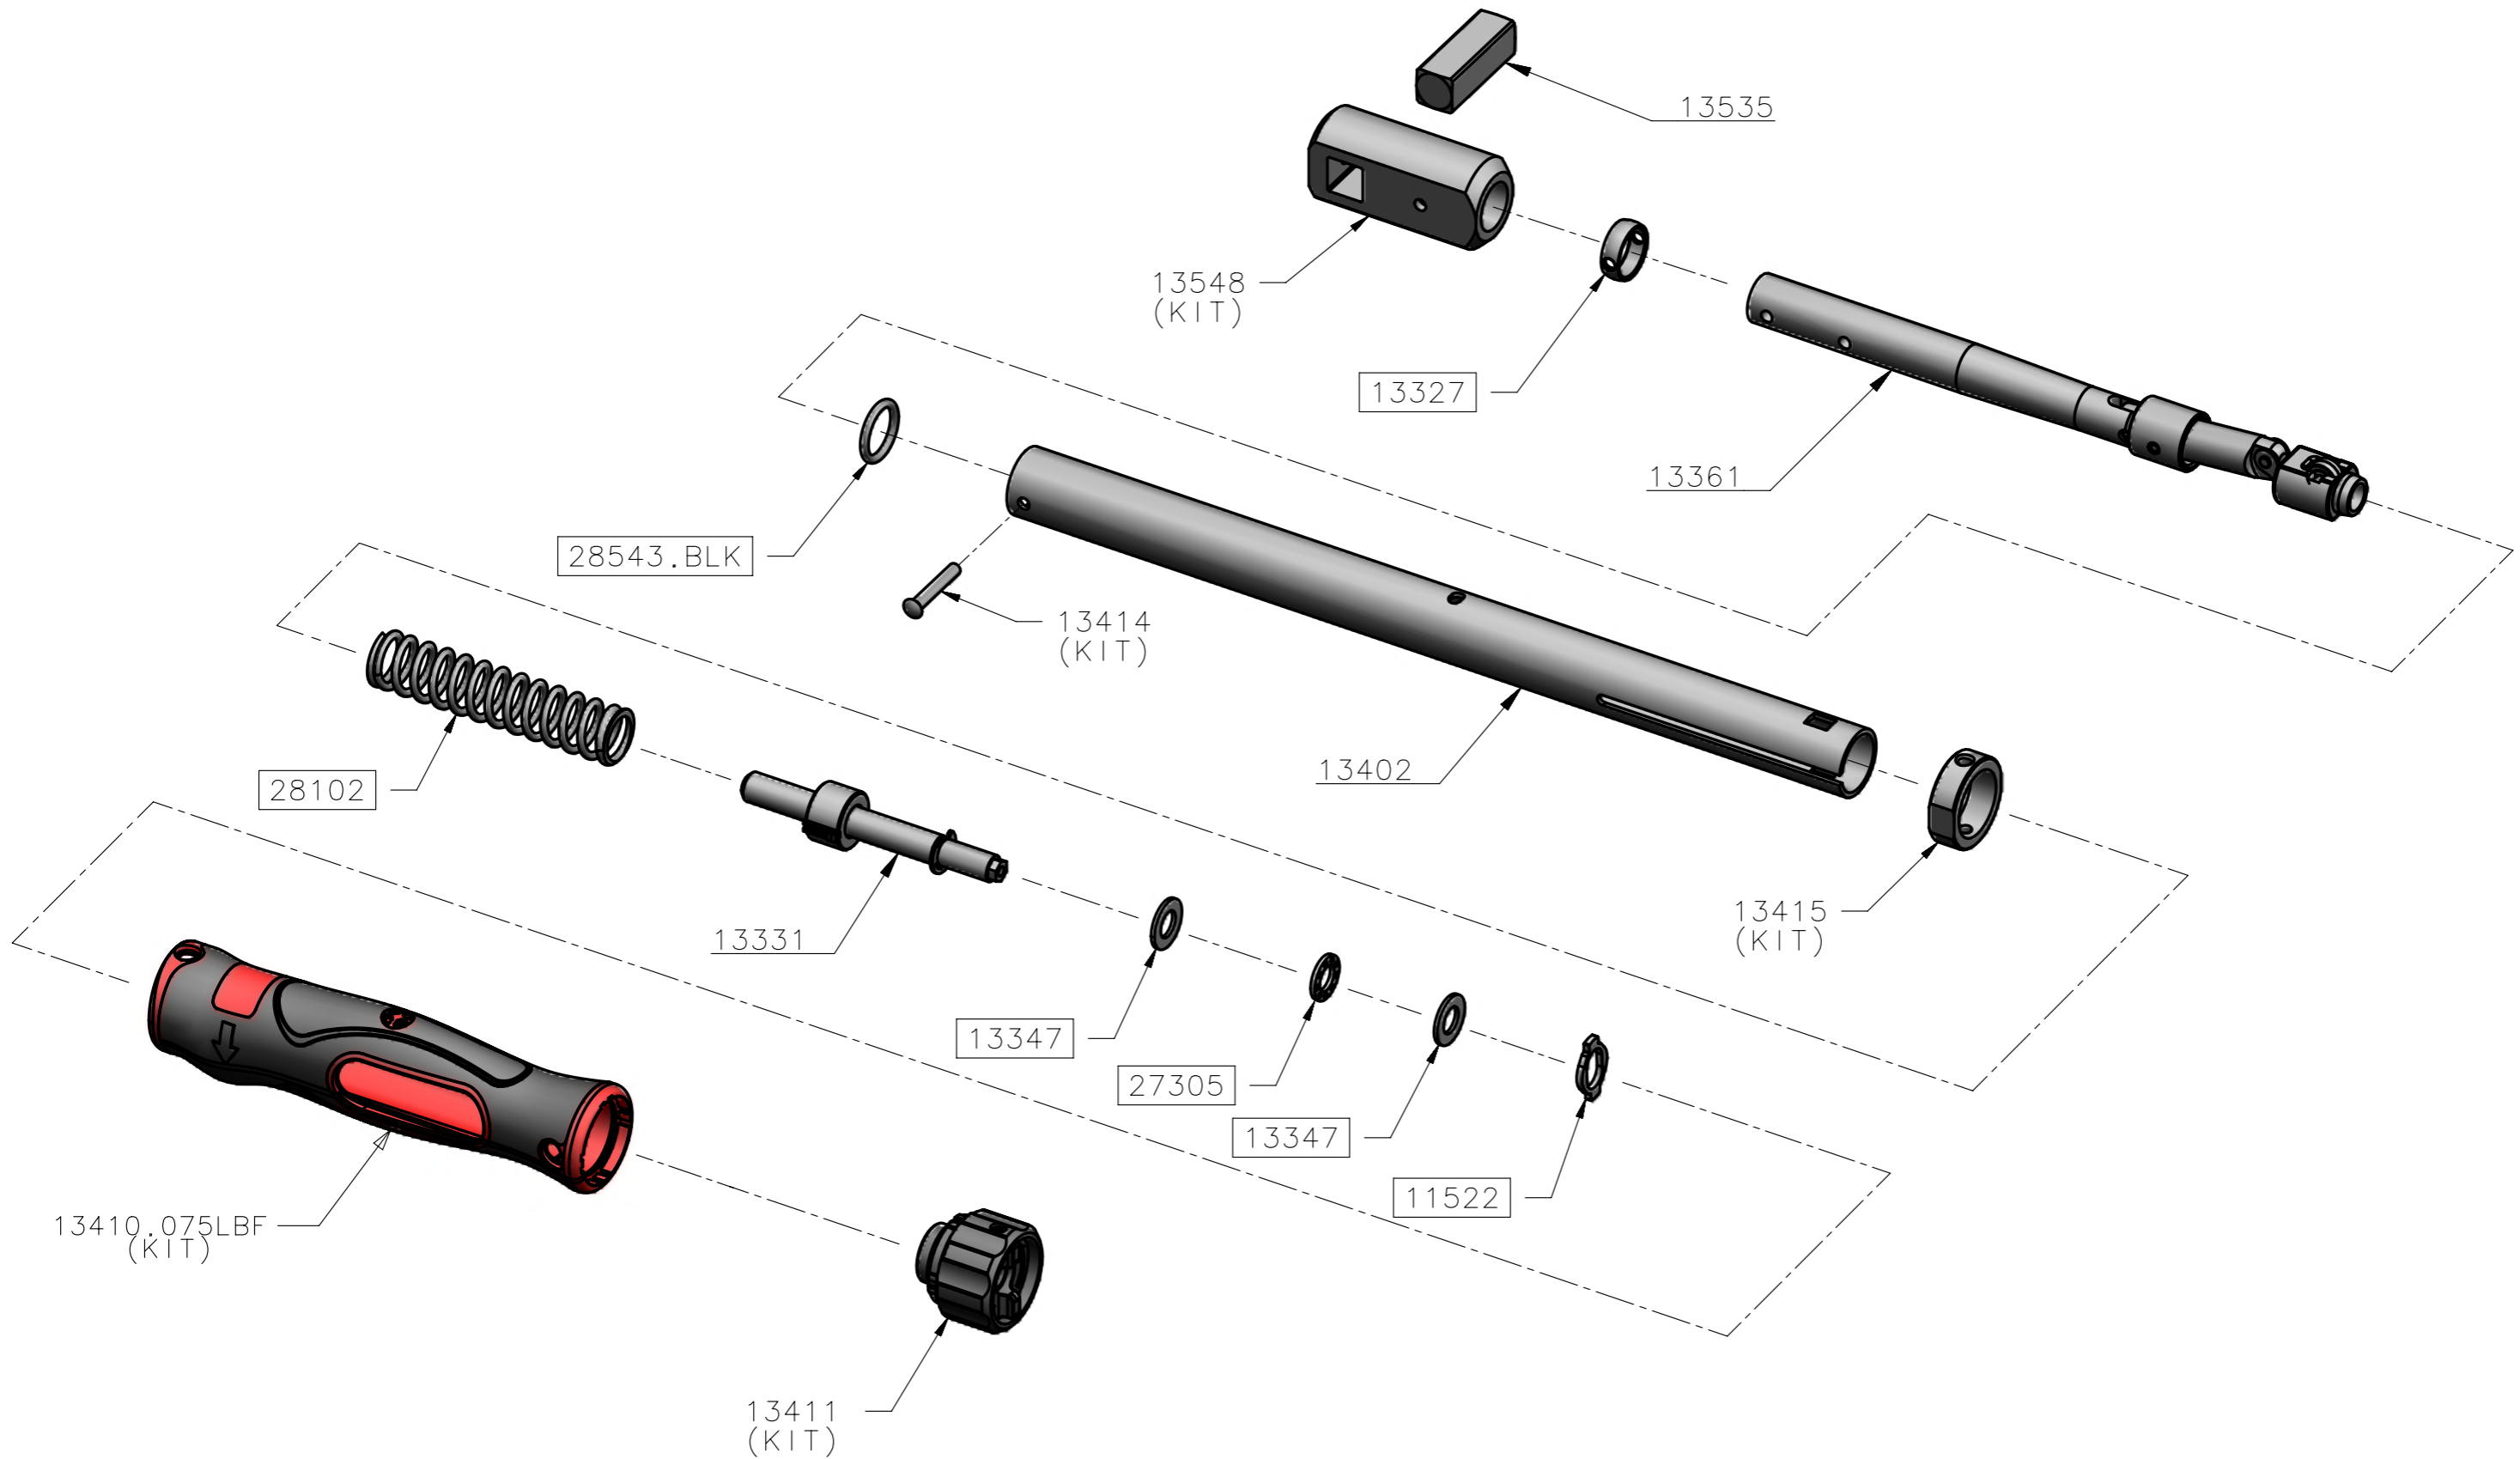

13576 - TW TTf FIXED HEAD TT75 FT.LB ONLY 1/2 SQ - SPARES LISTING

ISSUE 3
29JAN14
ECN-005653

ALL BOXED PART NUMBERS ARE SUBJECT TO A MINIMUM ORDER QUANTITY