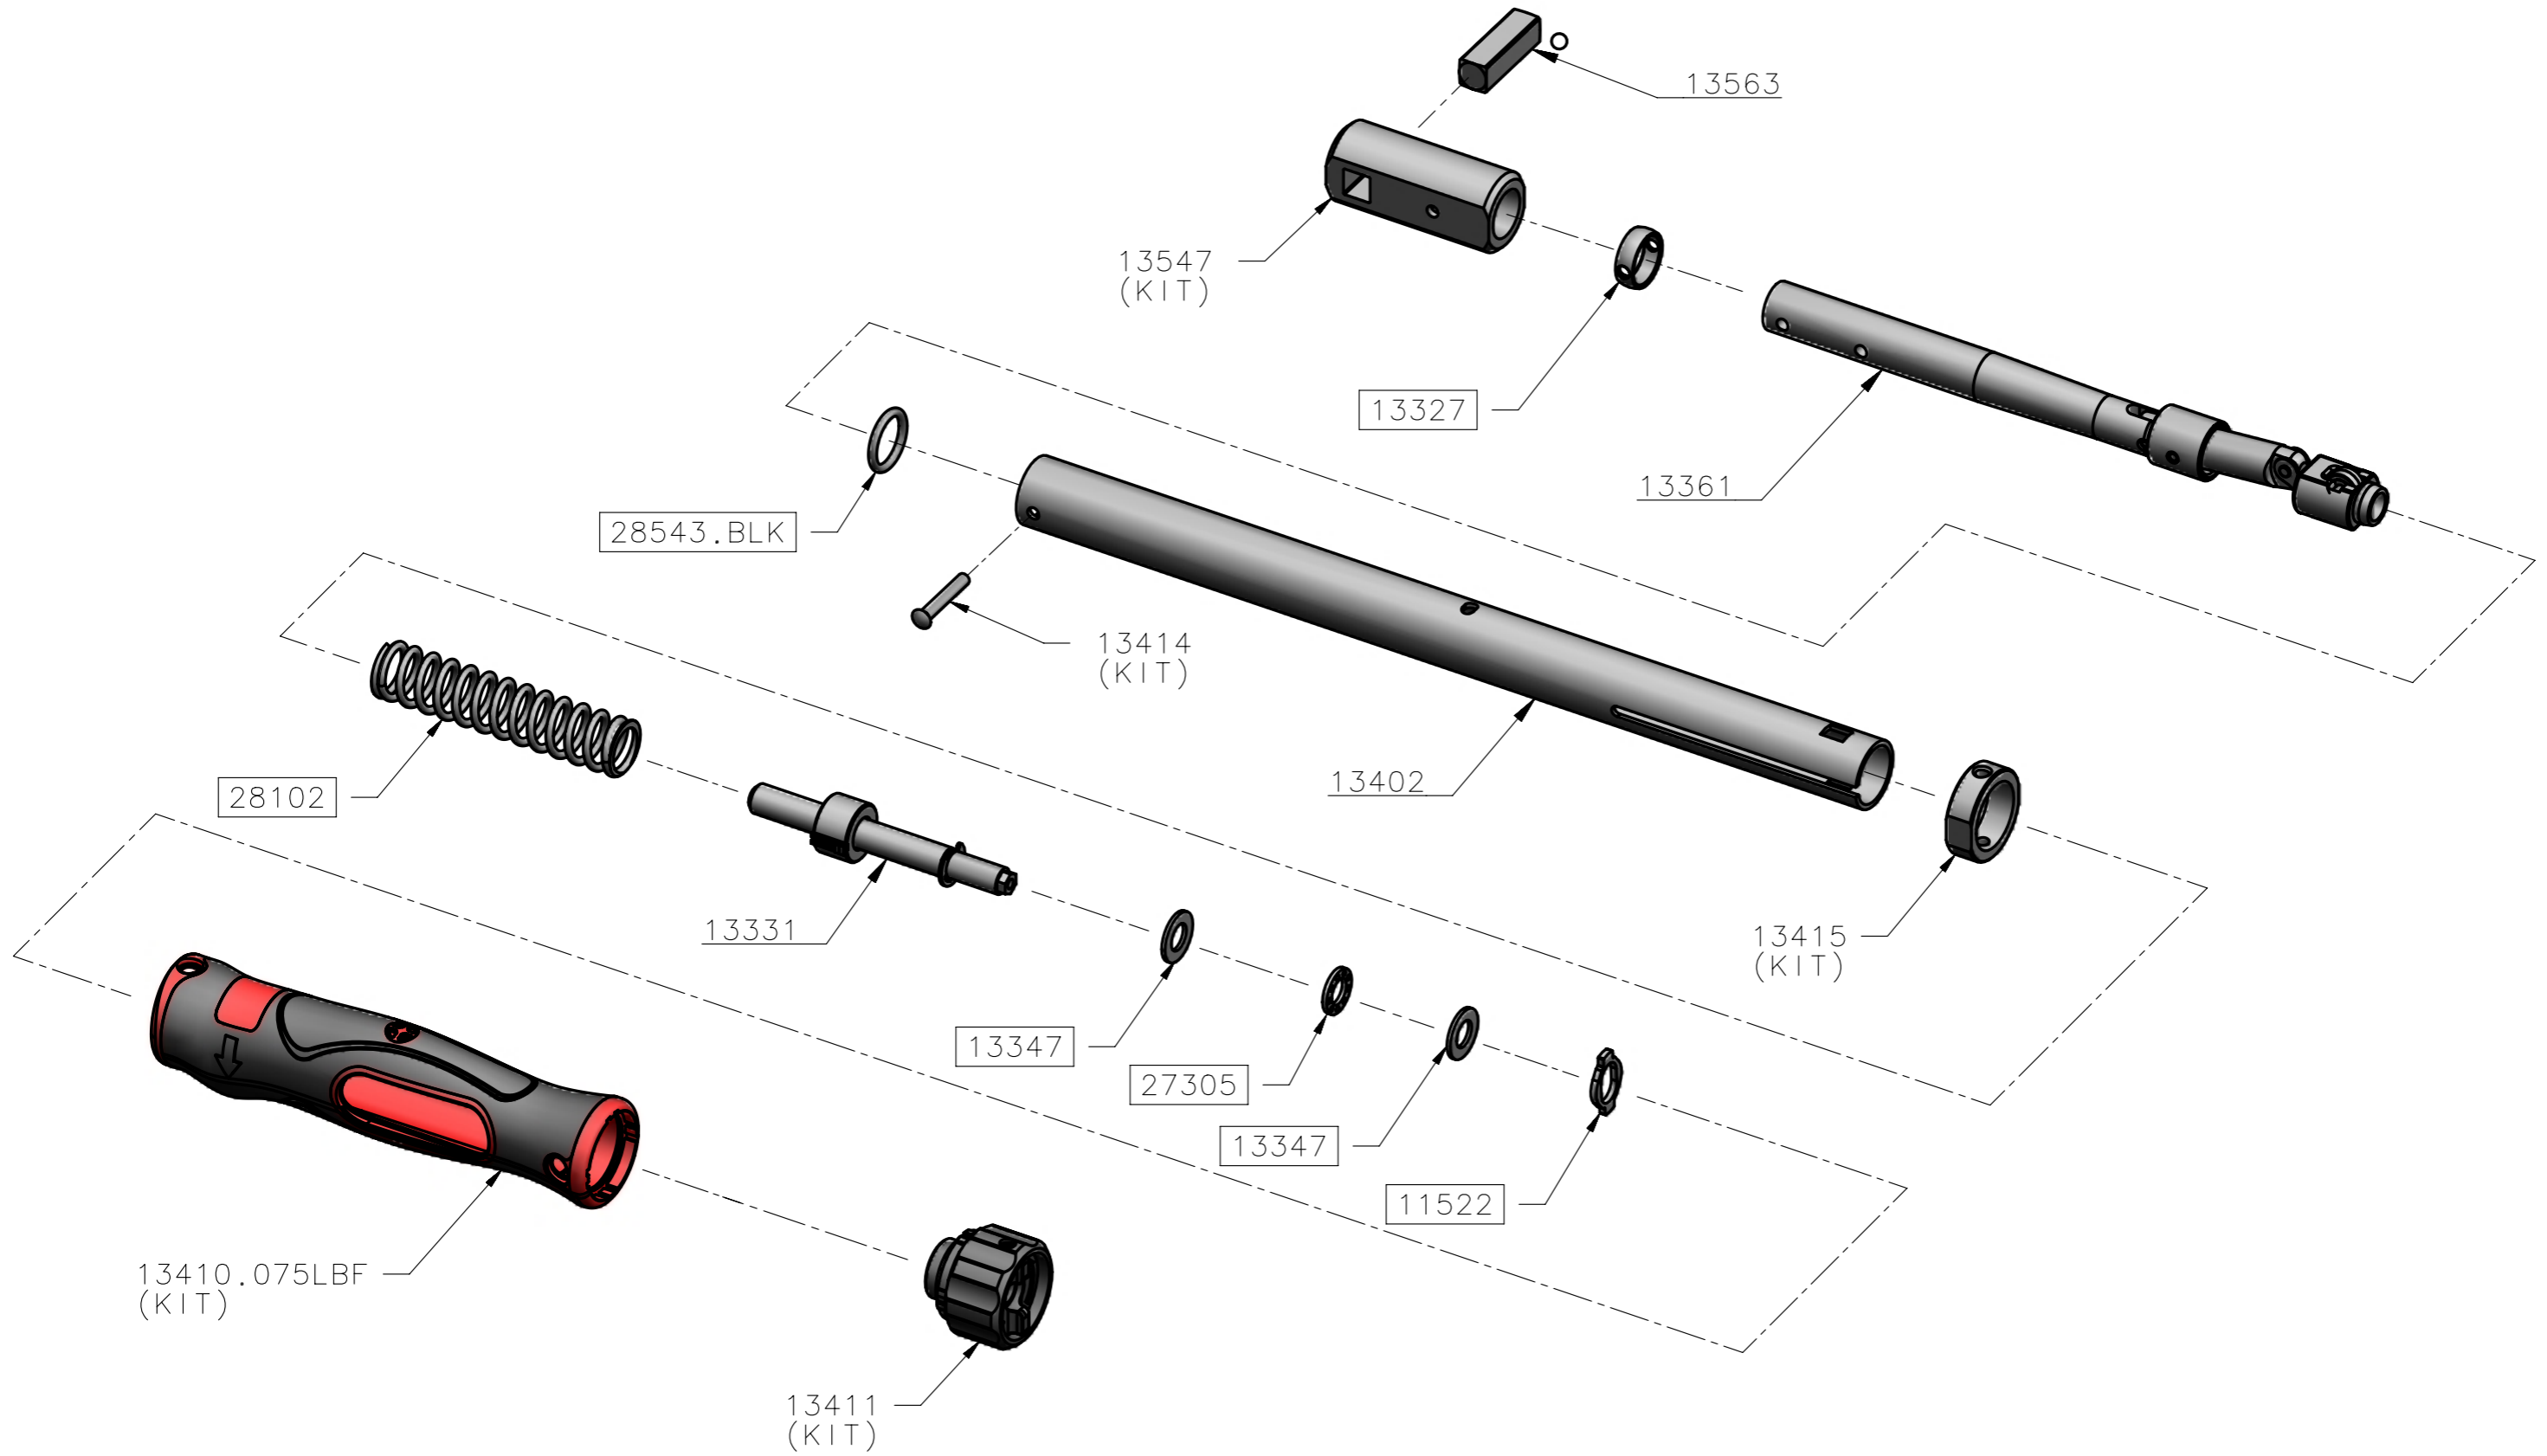

# 13575 - TW TTf FIXED HEAD TT75 FT.LB ONLY 3/8 SQ - SPARES LISTING

ISSUE 3  
29JAN14  
ECN-005653

ALL BOXED PART NUMBERS ARE SUBJECT TO A MINIMUM ORDER QUANTITY