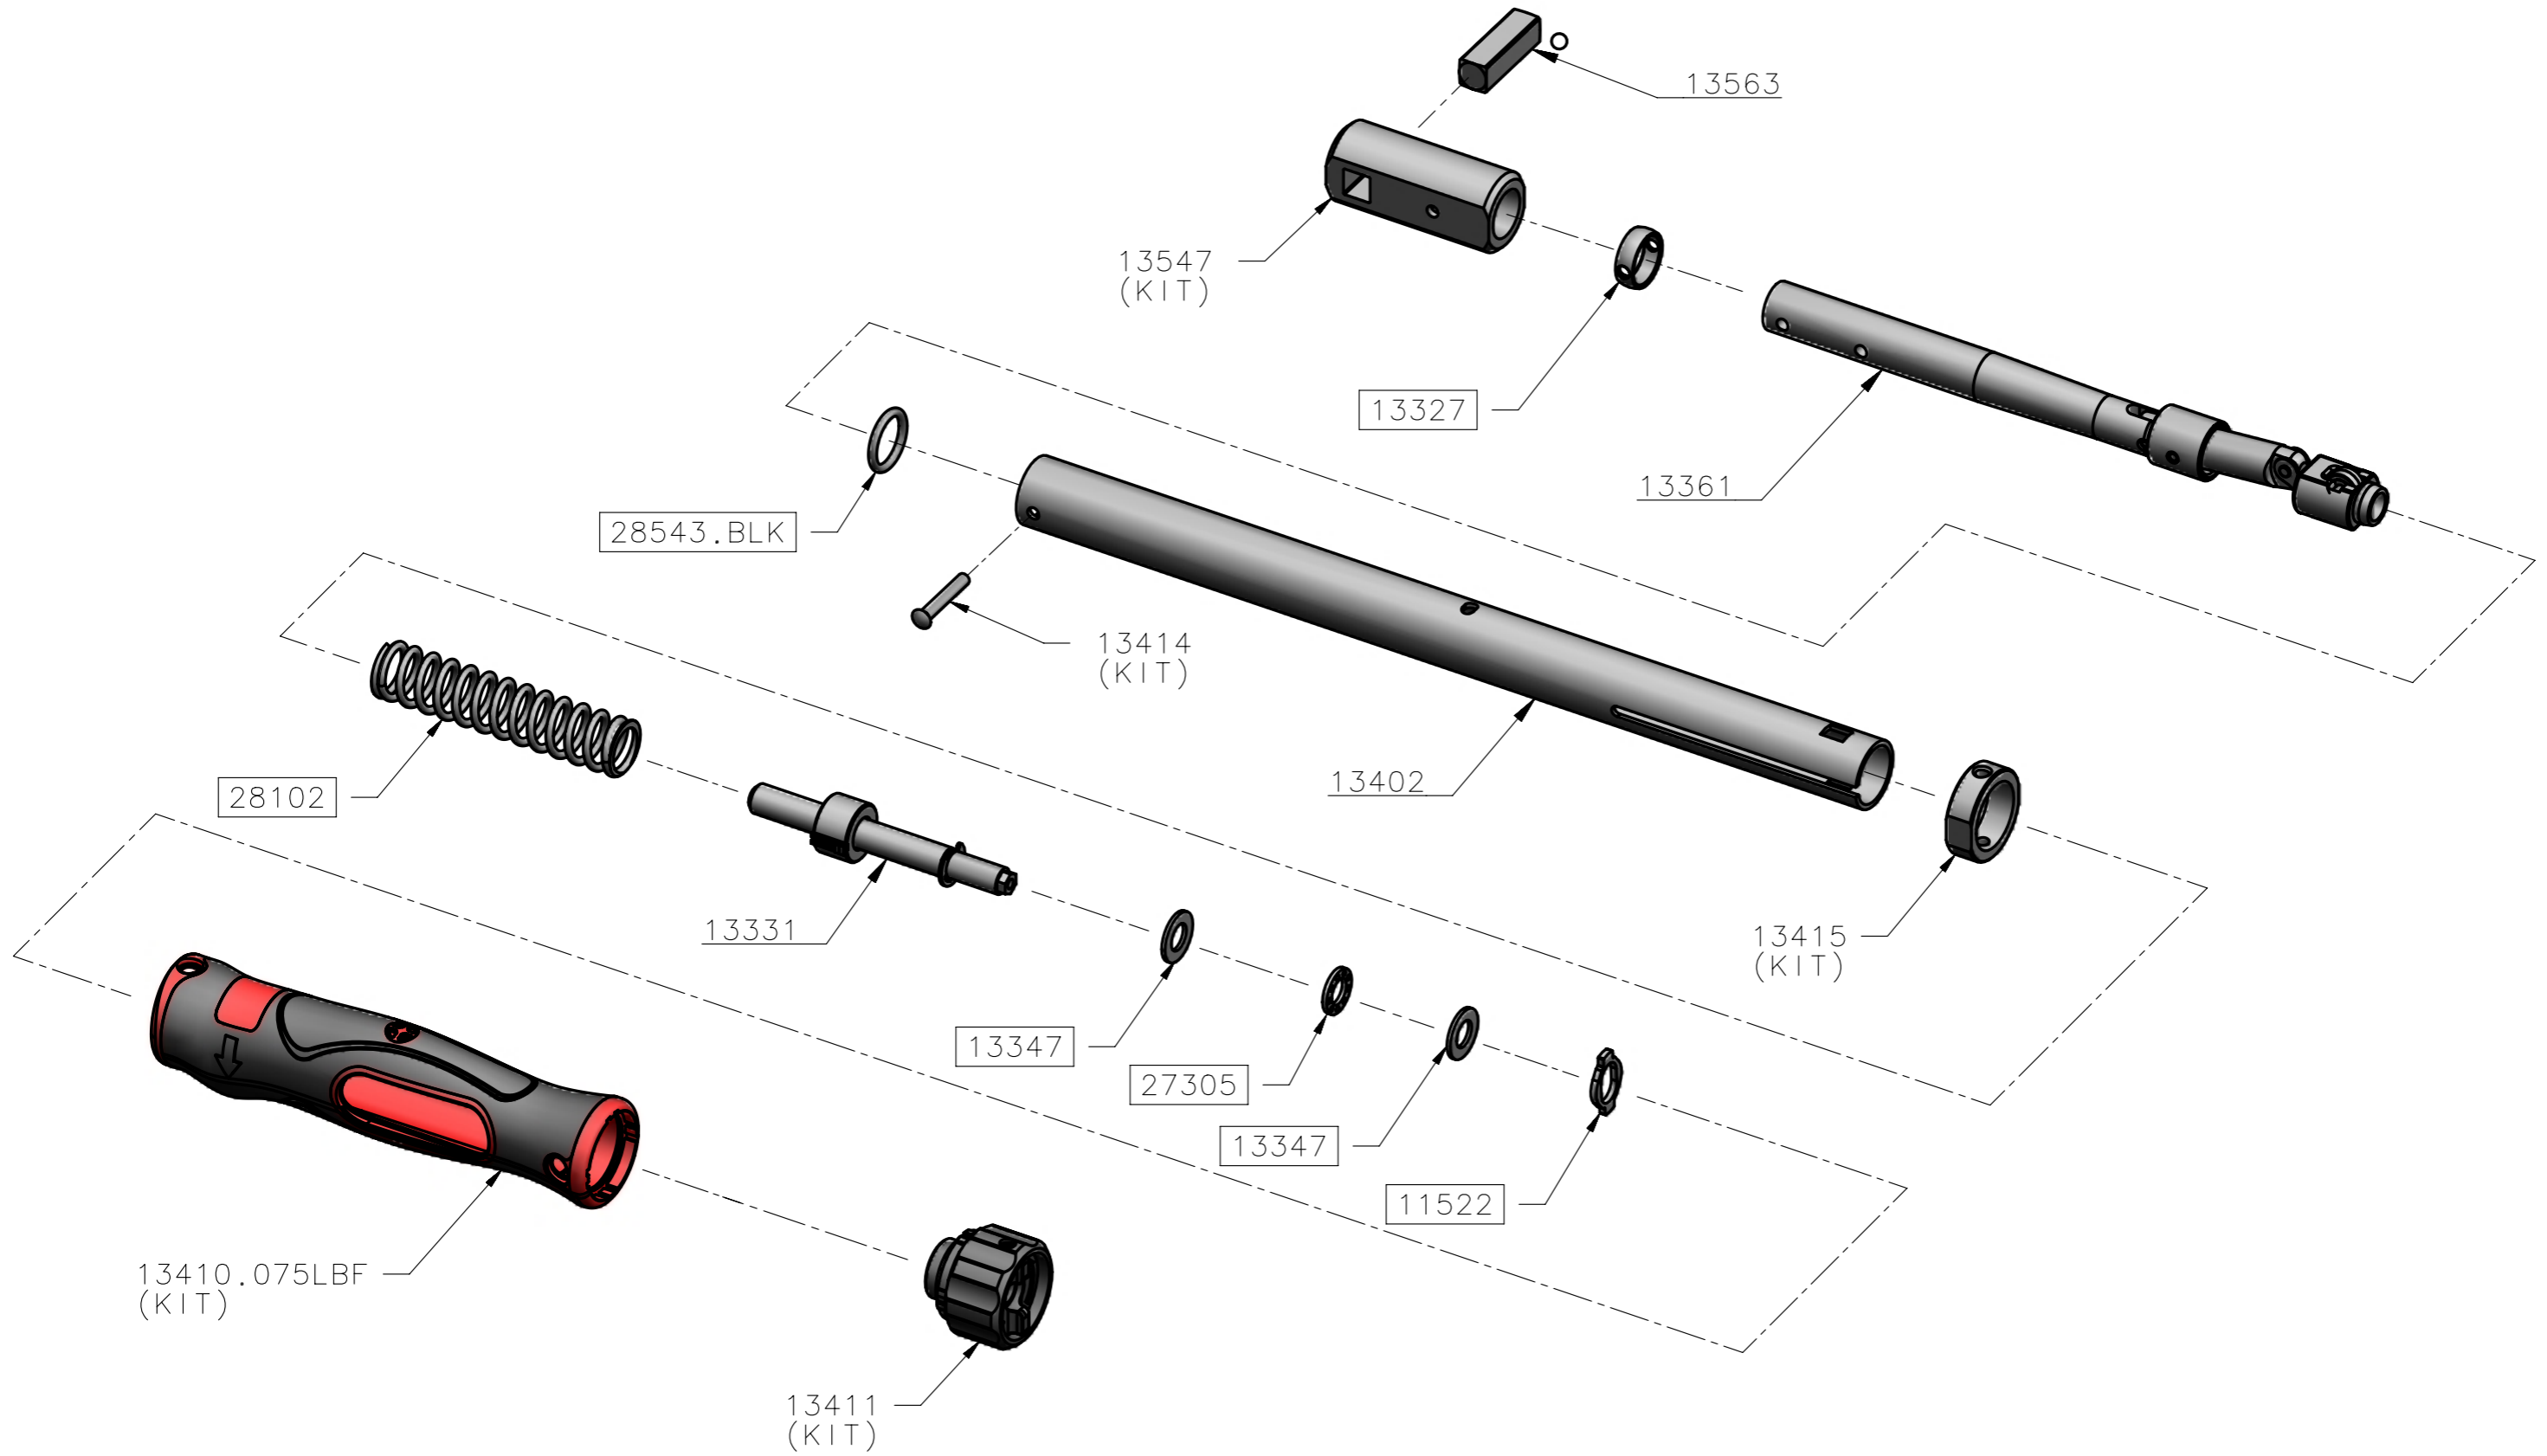

13575 - TW TTf FIXED HEAD TT75 FT.LB ONLY 3/8 SQ - SPARES LISTING

ISSUE 3
29JAN14
ECN-005653

ALL BOXED PART NUMBERS ARE SUBJECT TO A MINIMUM ORDER QUANTITY