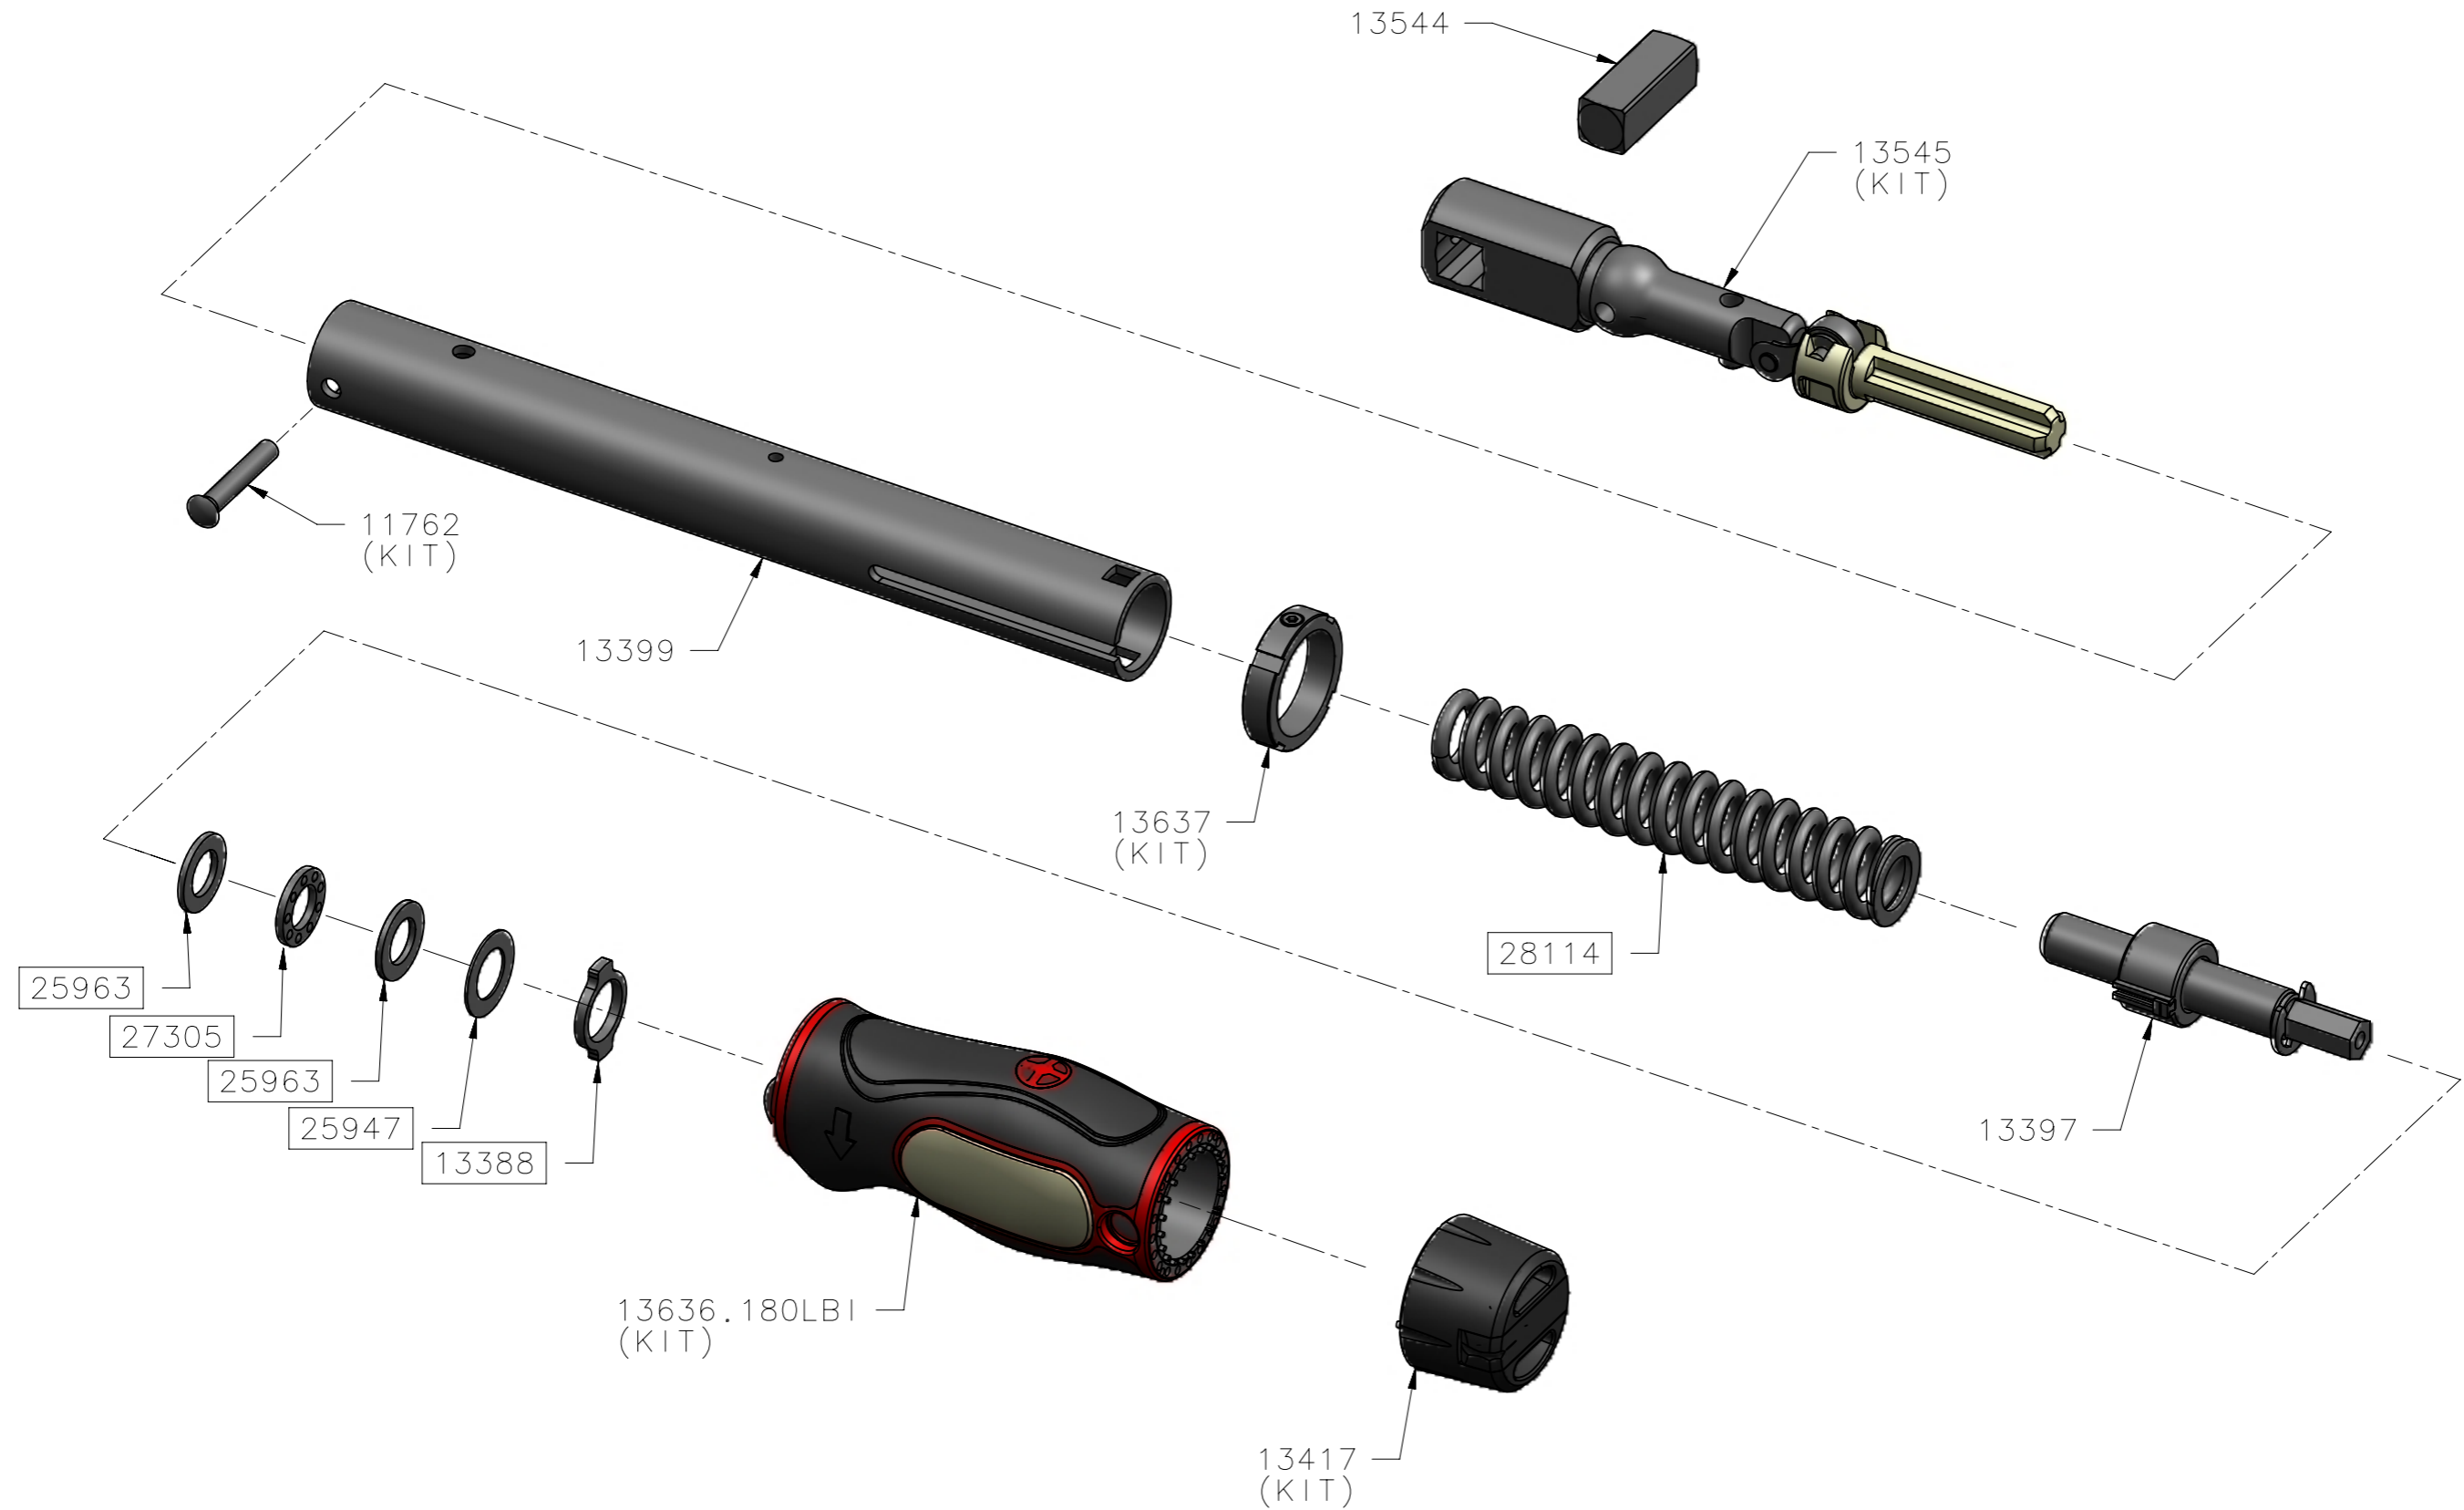

13573 - TW TTf TT15 FIXED HEAD 3/8 SQ LBF.FT ONLY

ALL BOXED PART NUMBERS ARE SUBJECT TO A MINIMUM ORDER QUANTITY