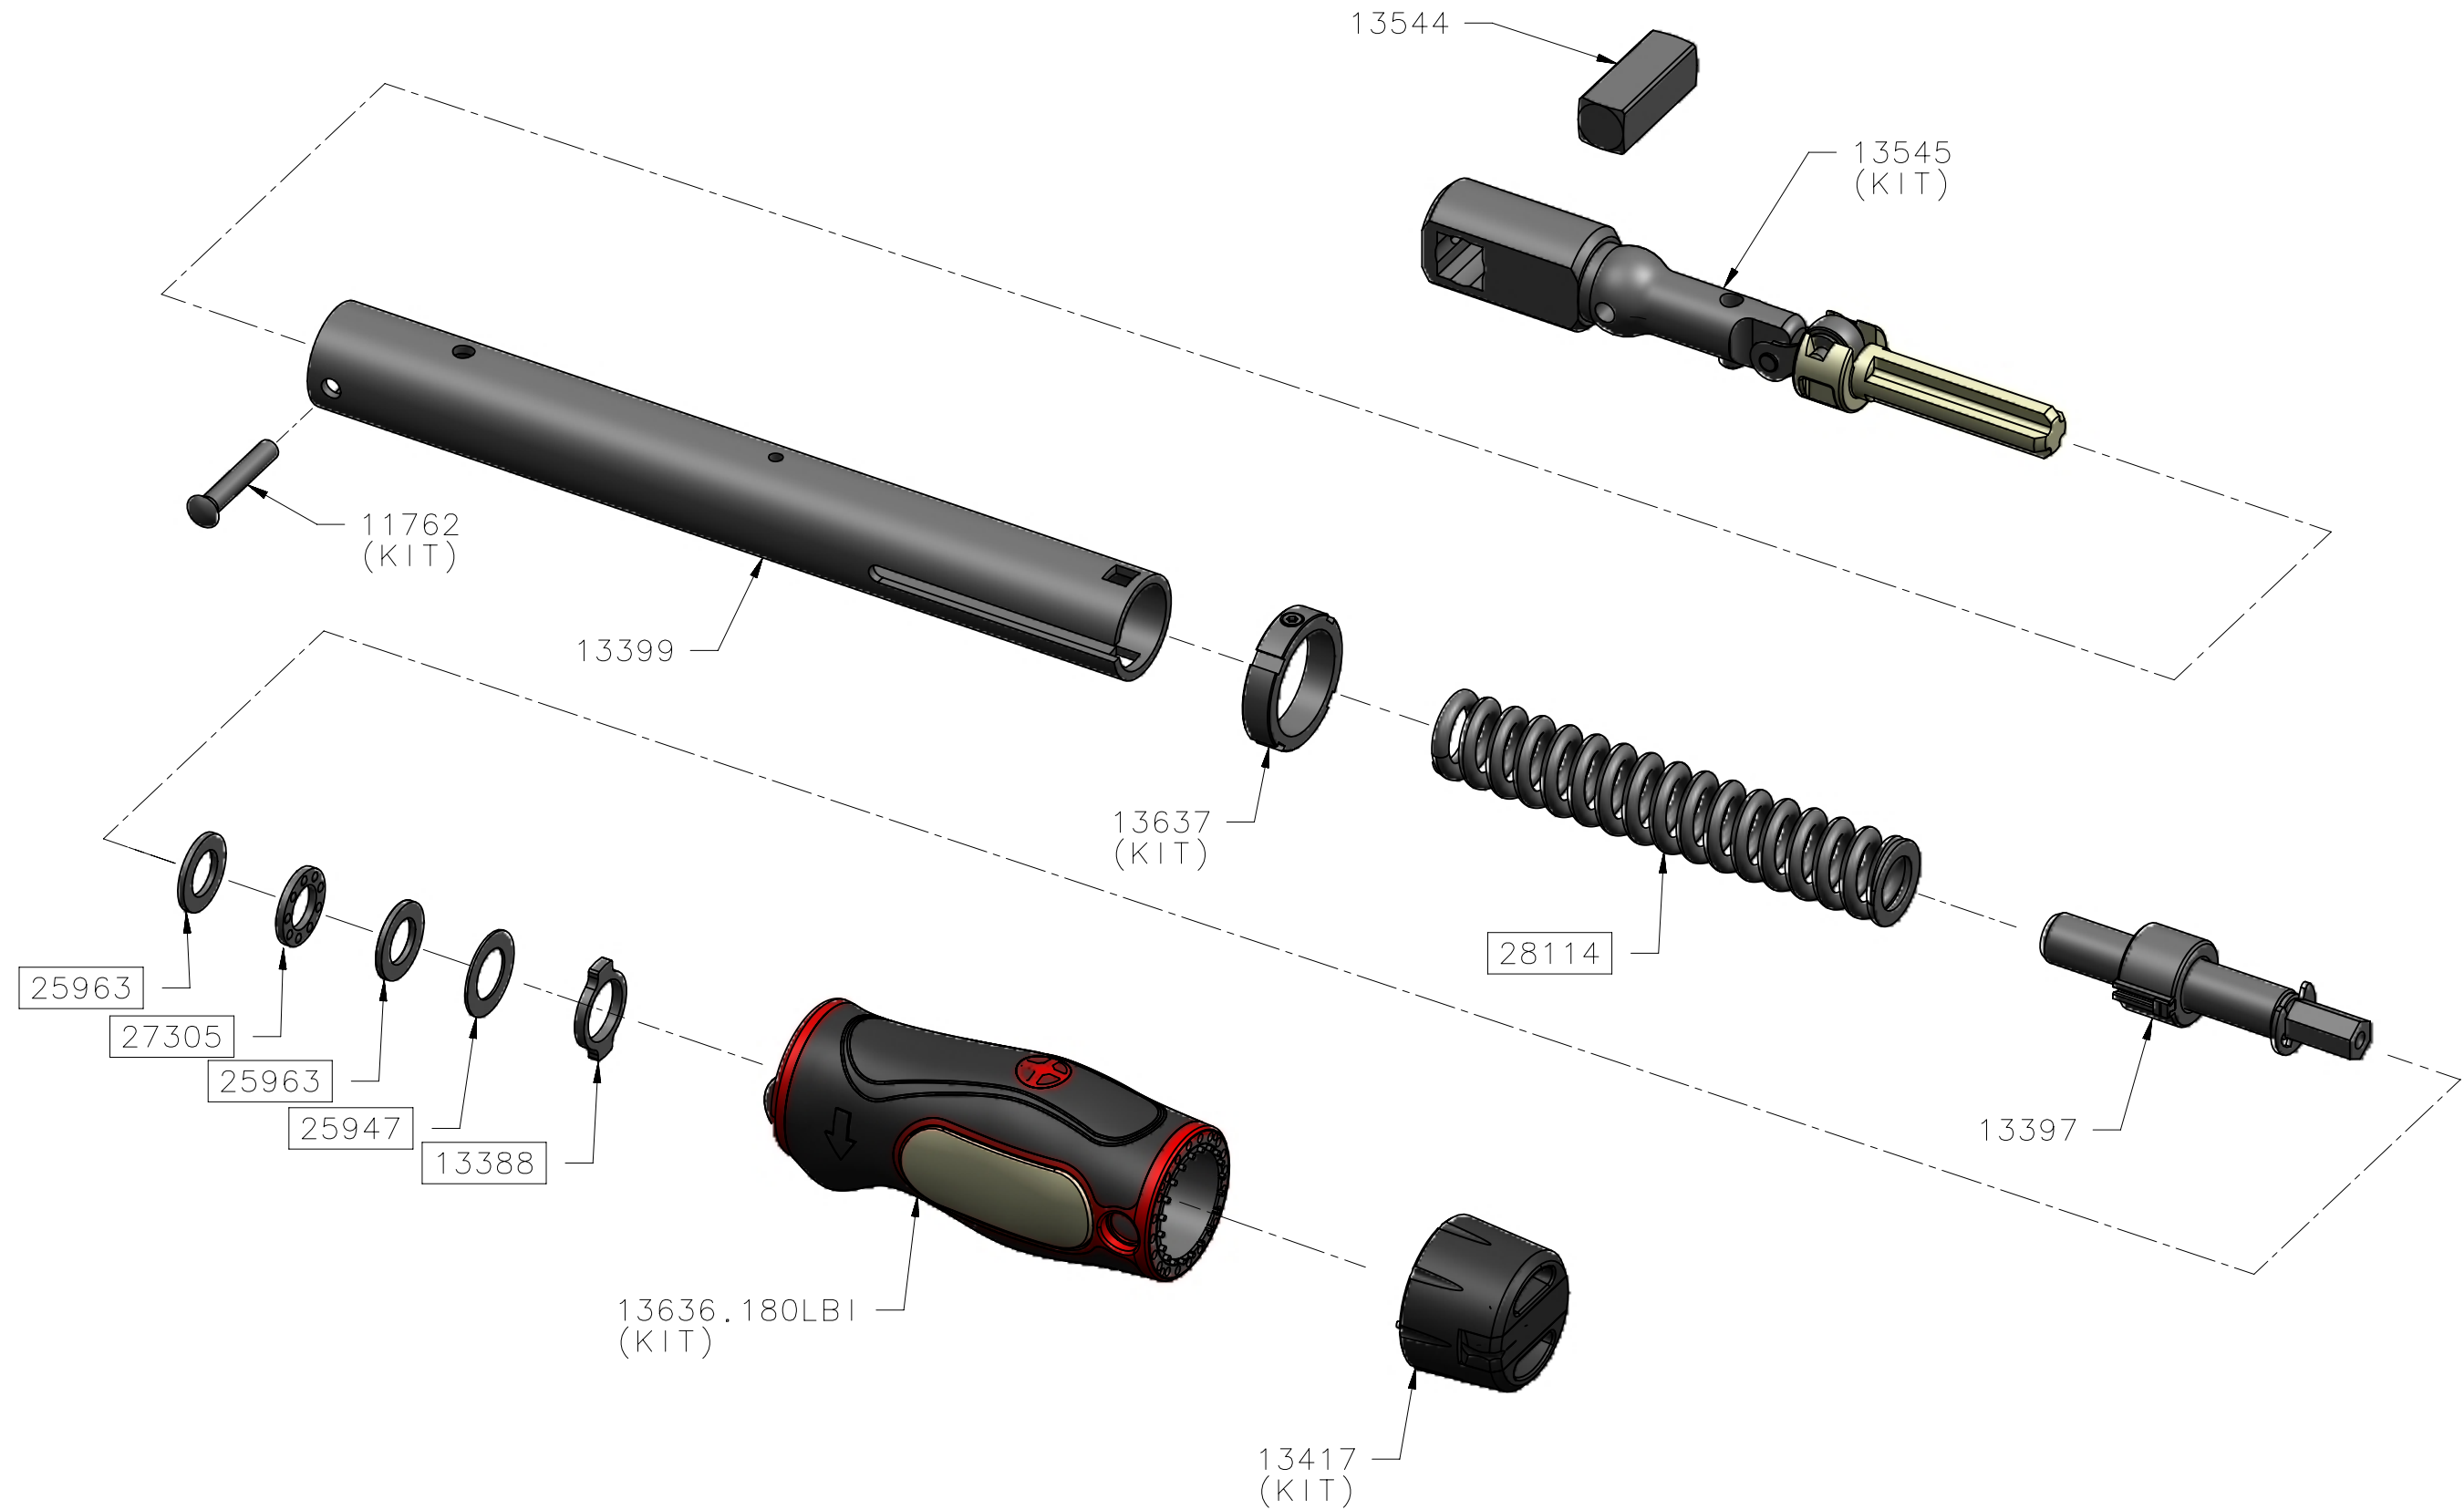

13573 - TW TTf TT15 FIXED HEAD 3/8 SQ LBF.FT ONLY

ALL BOXED PART NUMBERS ARE SUBJECT TO A MINIMUM ORDER QUANTITY