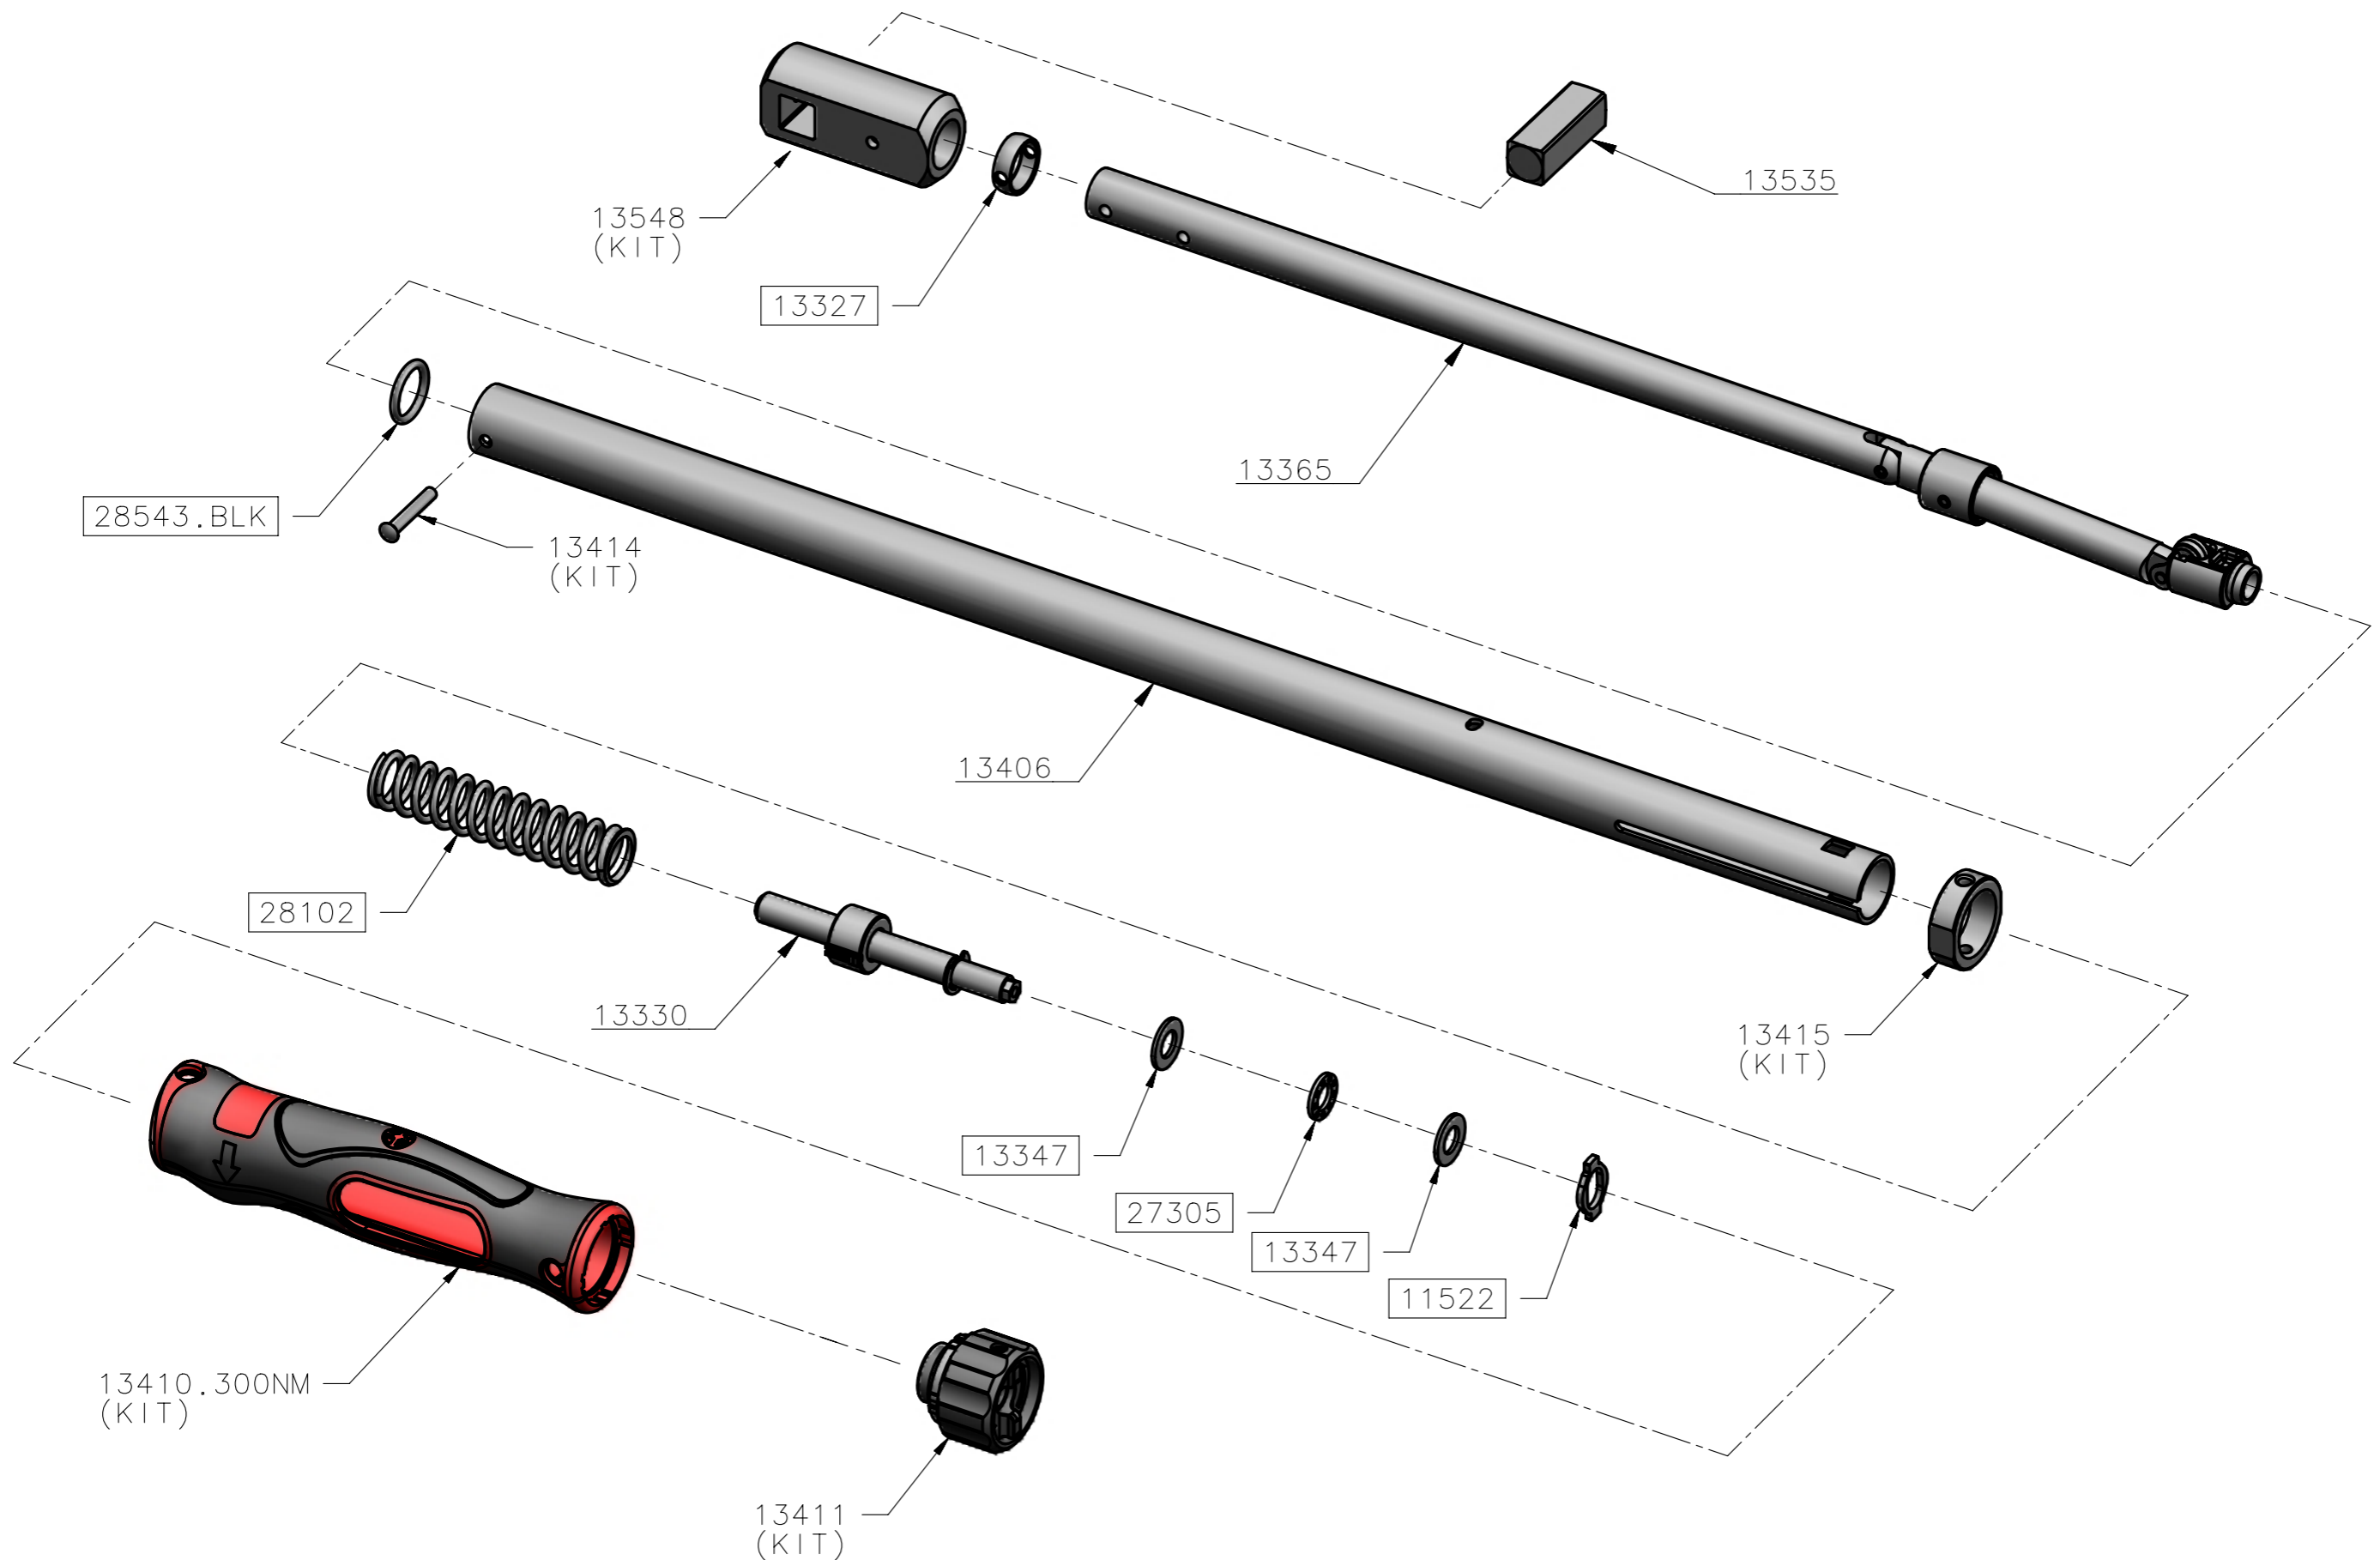

13570 - TW TTf FIXED HEAD TT300 NM ONLY 1/2 SQ - SPARES LISTING

ISSUE 3
29JAN14
ECN-005653

ALL BOXED PART NUMBERS ARE SUBJECT TO A MINIMUM ORDER QUANTITY