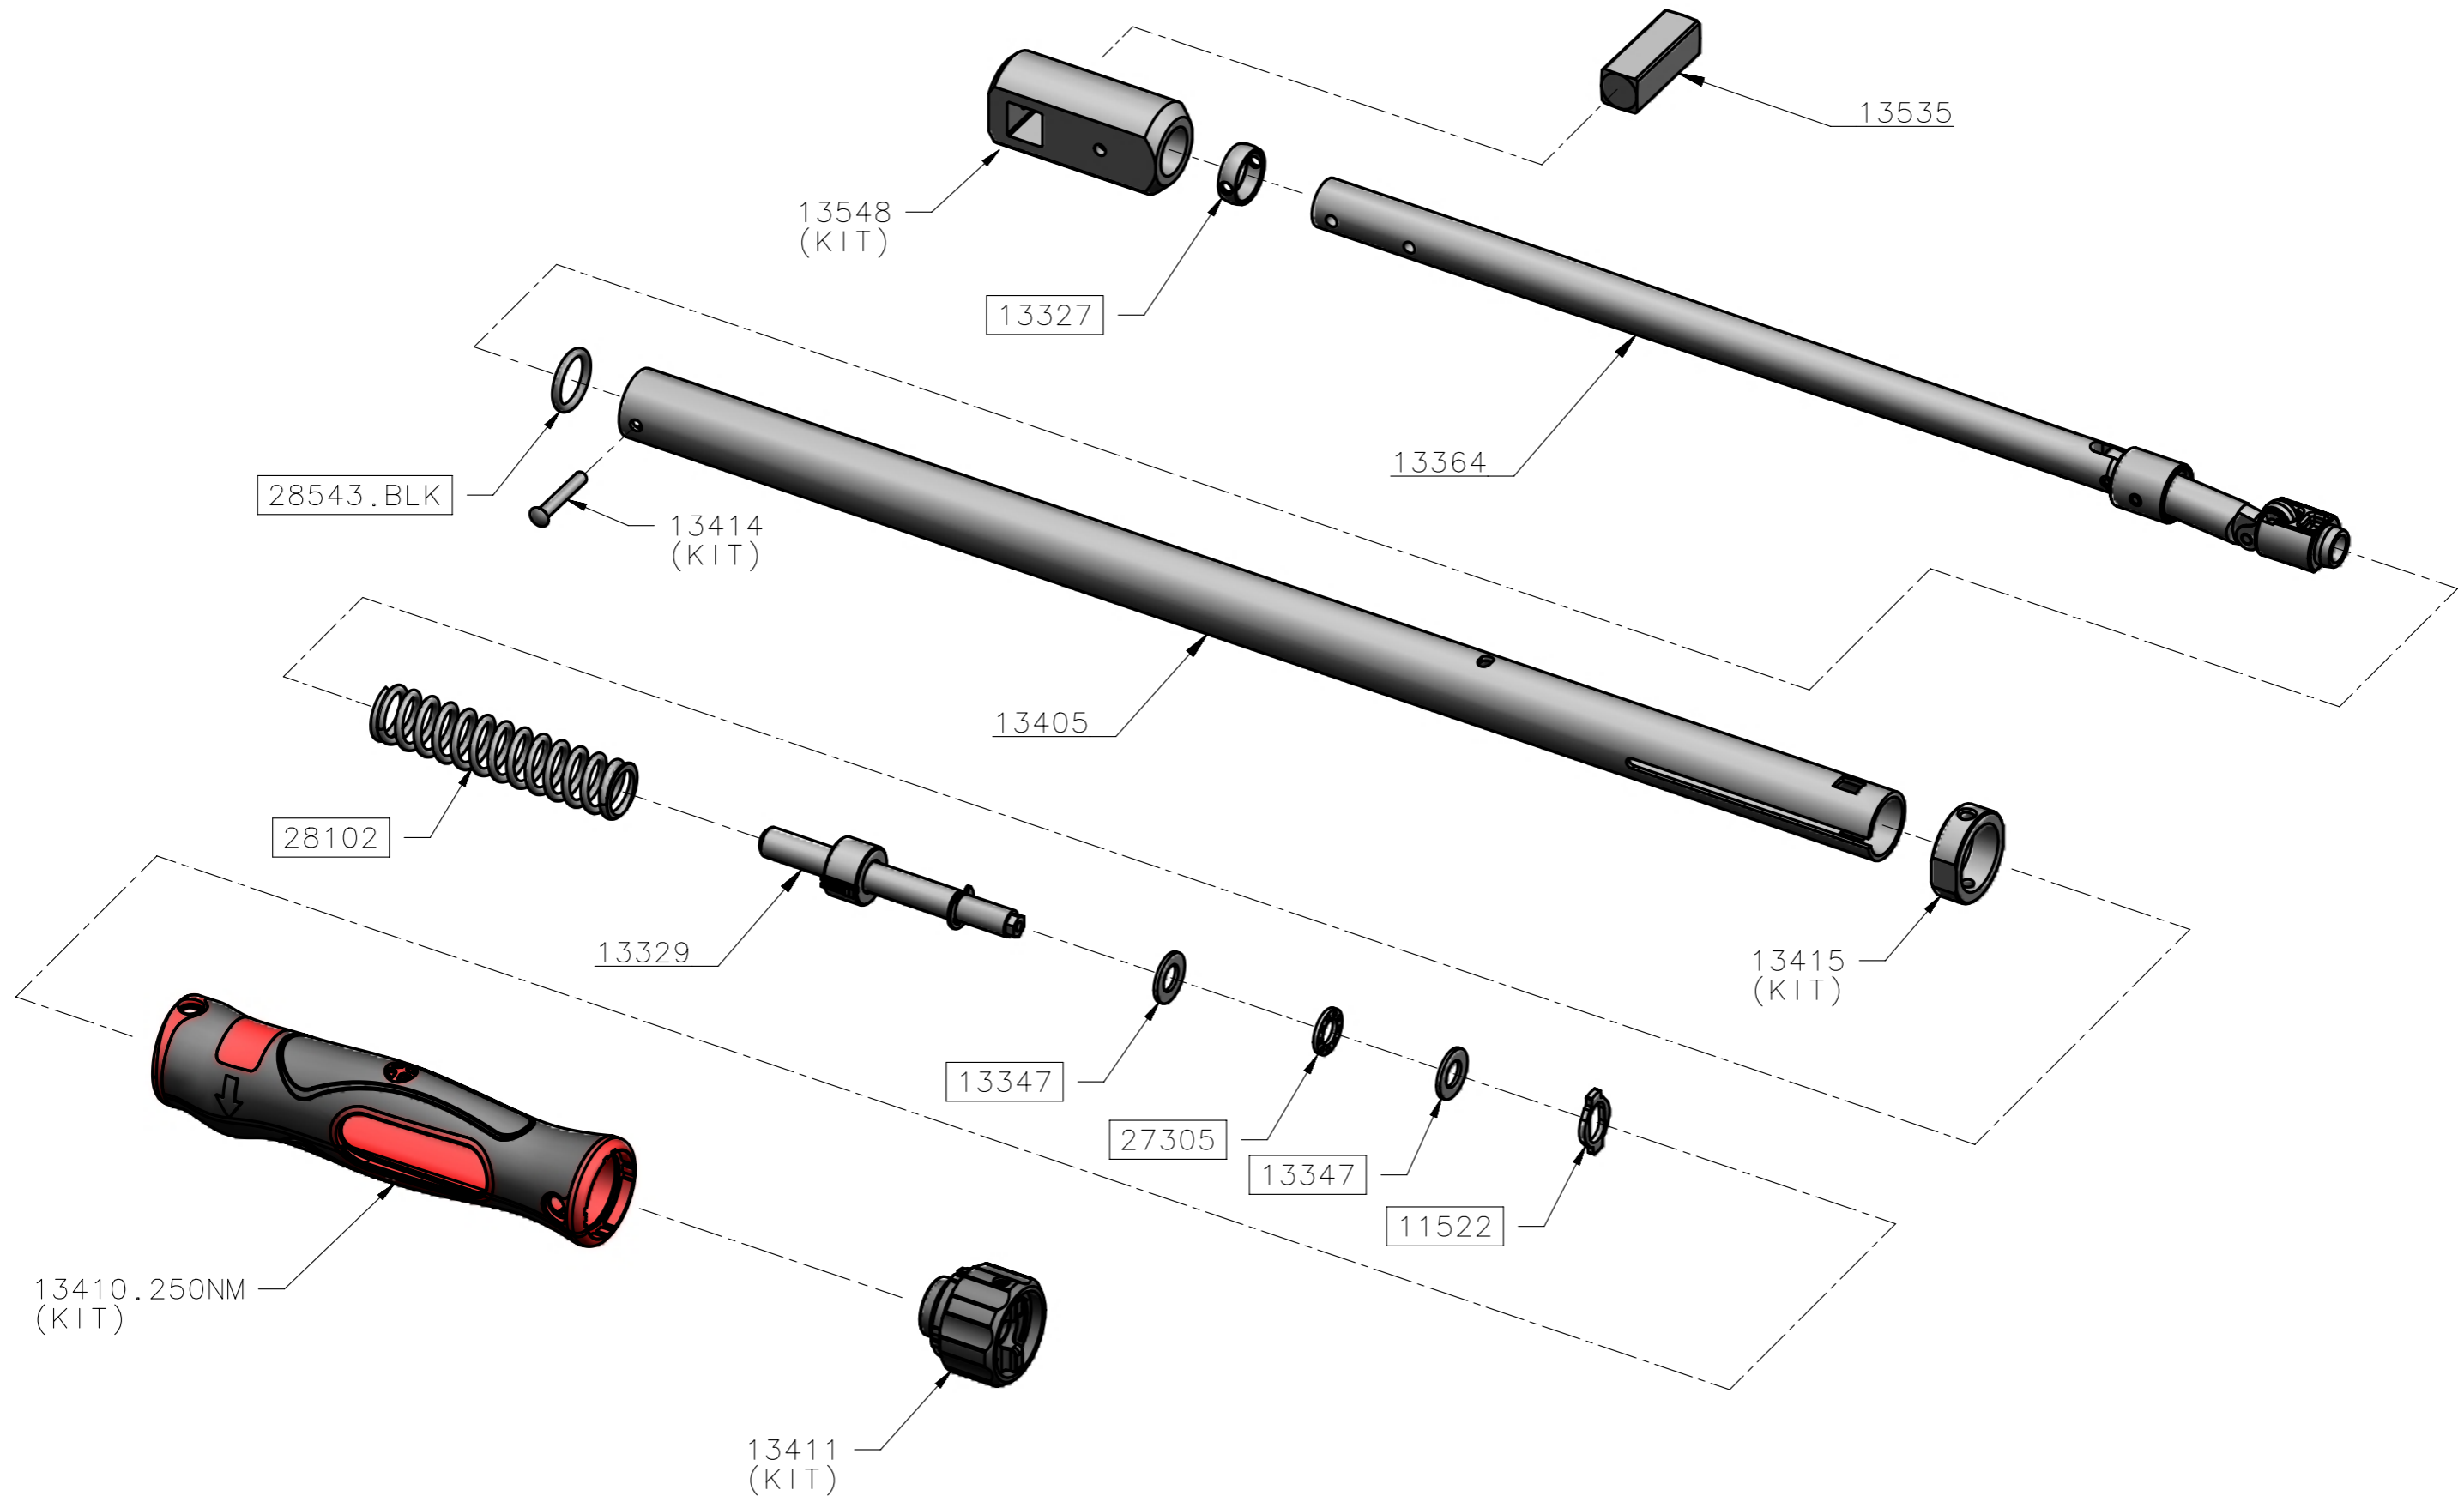

13569 - TW TTf FIXED HEAD TT250 NM ONLY 1/2 SQ - SPARES LISTING

ISSUE 3
29JAN14
ECN-005653

ALL BOXED PART NUMBERS ARE SUBJECT TO A MINIMUM ORDER QUANTITY