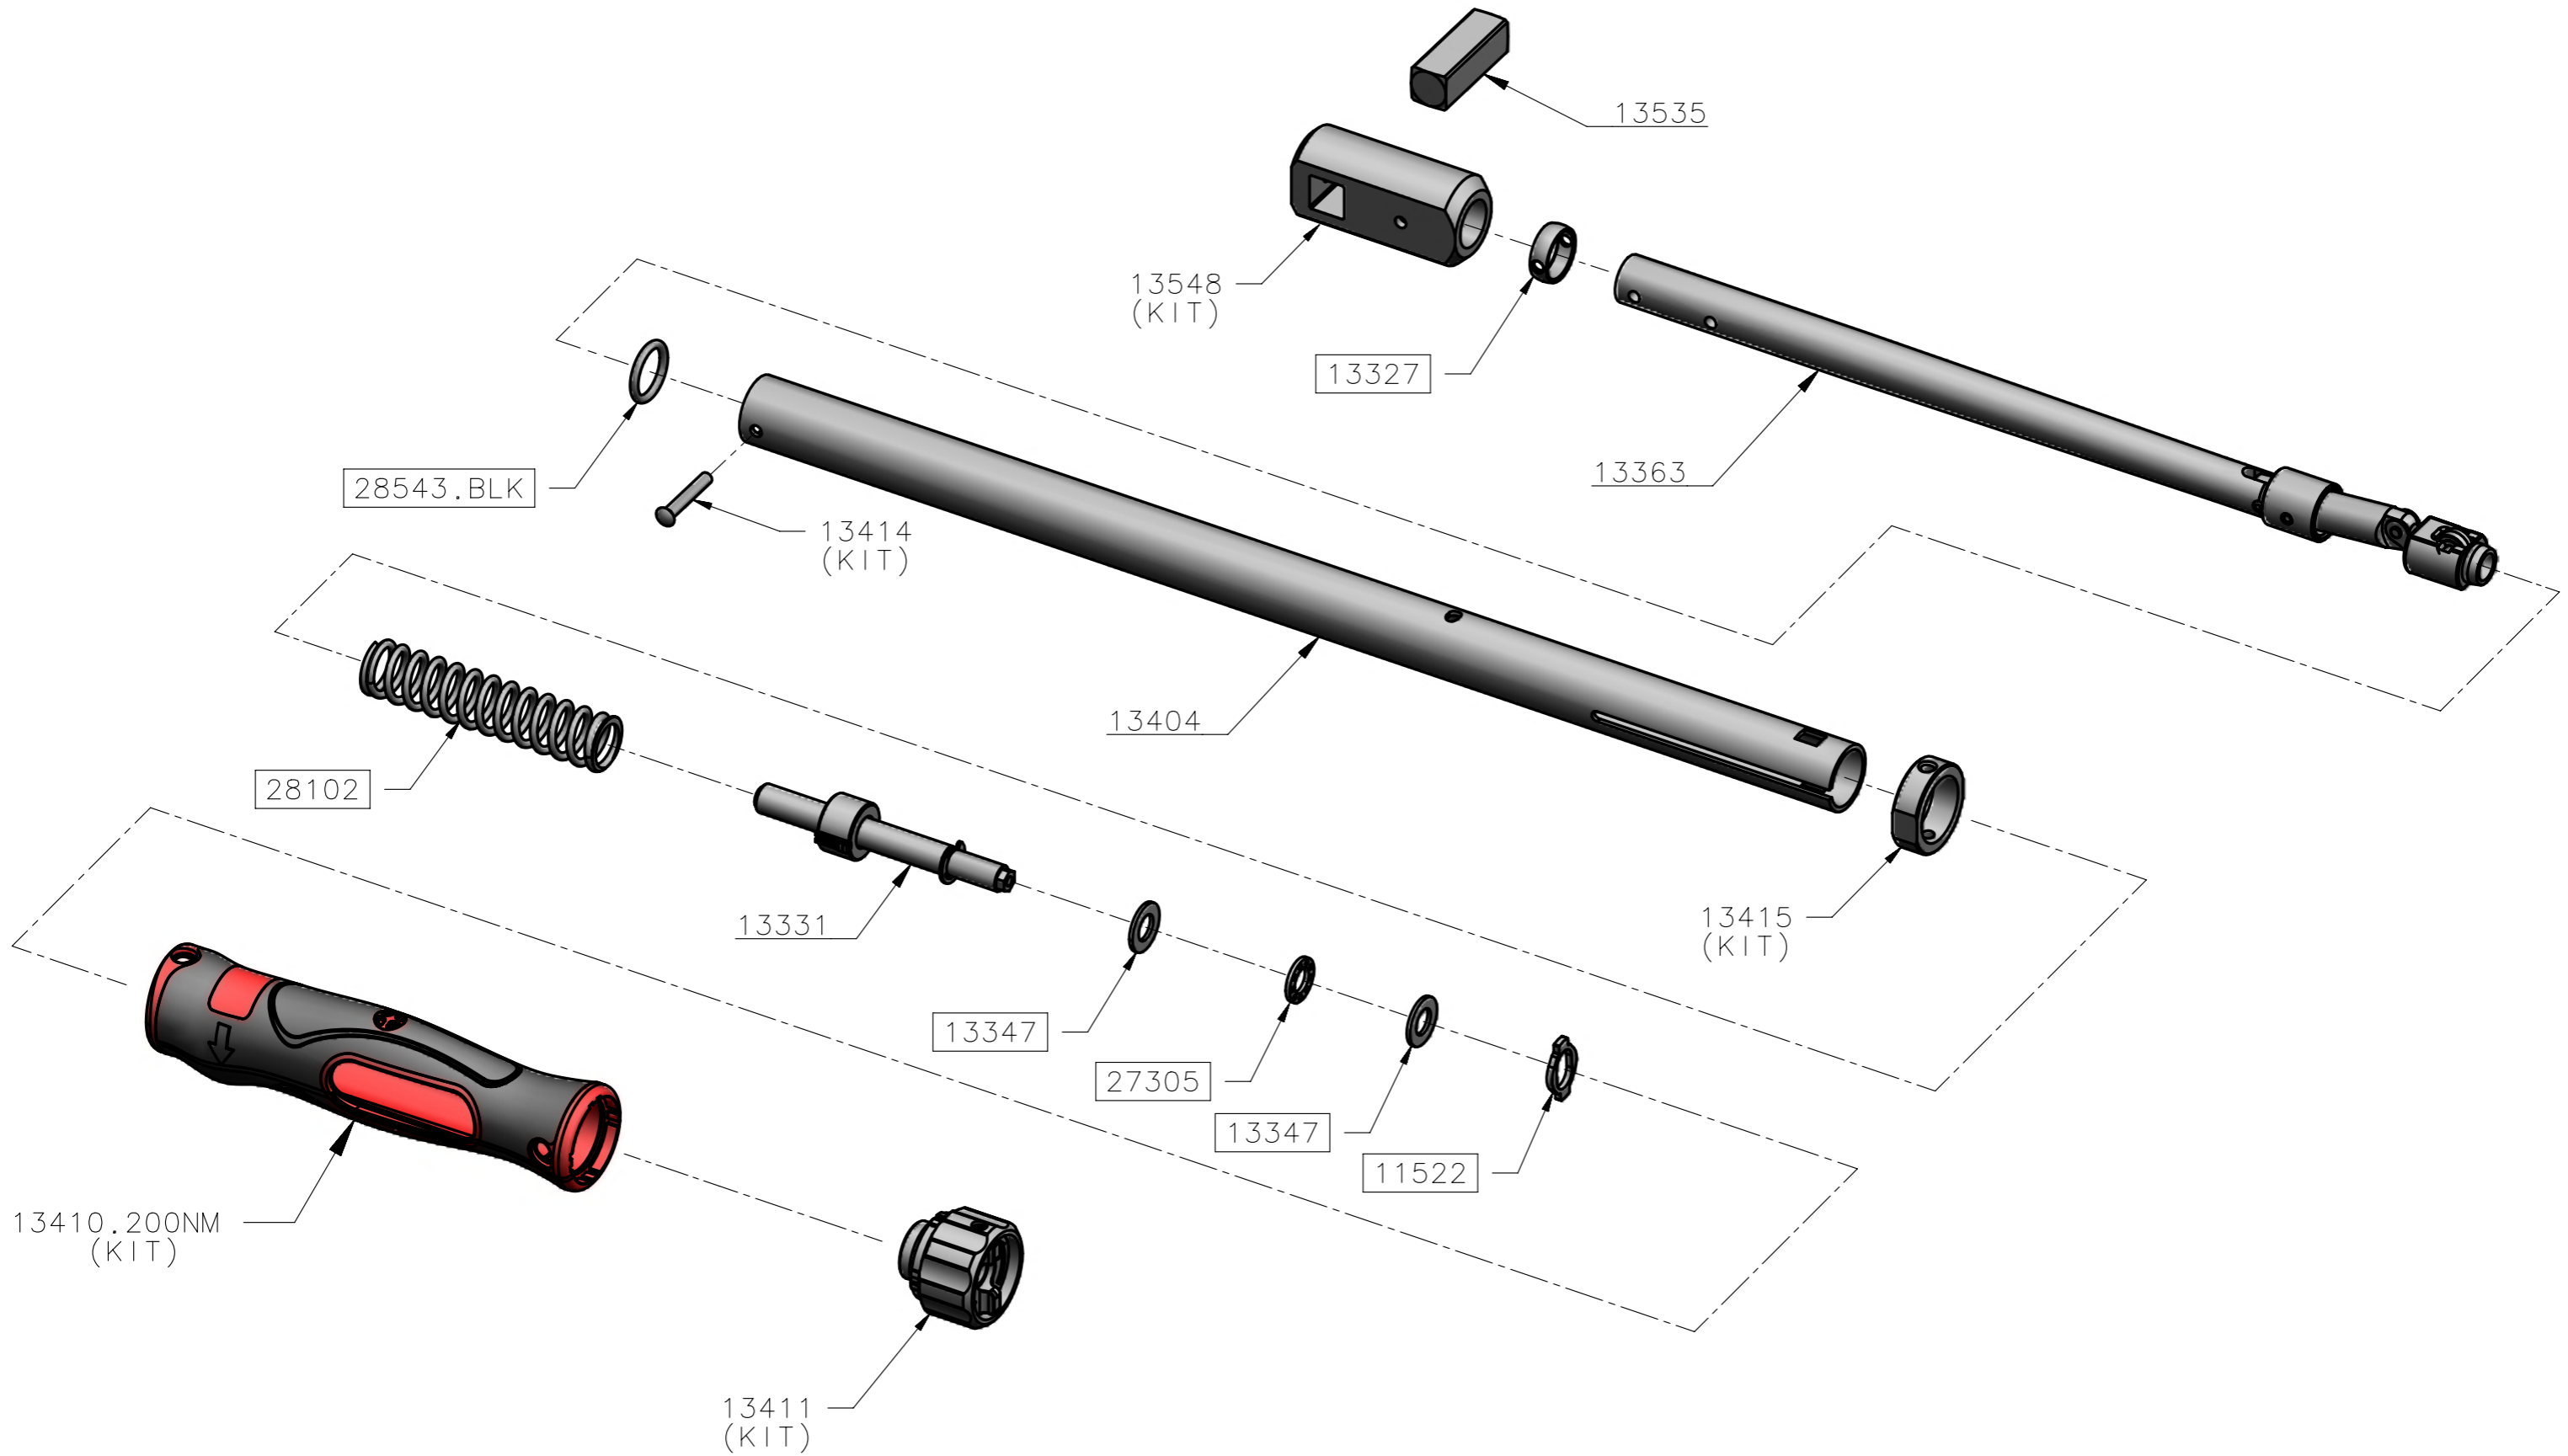

# 13568 - TW TTf FIXED HEAD TT200 NM ONLY 1/2 SQ - SPARES LISTING

ISSUE 3  
29SEP14  
ECN-005653

ALL BOXED PART NUMBERS ARE SUBJECT TO A MINIMUM ORDER QUANTITY