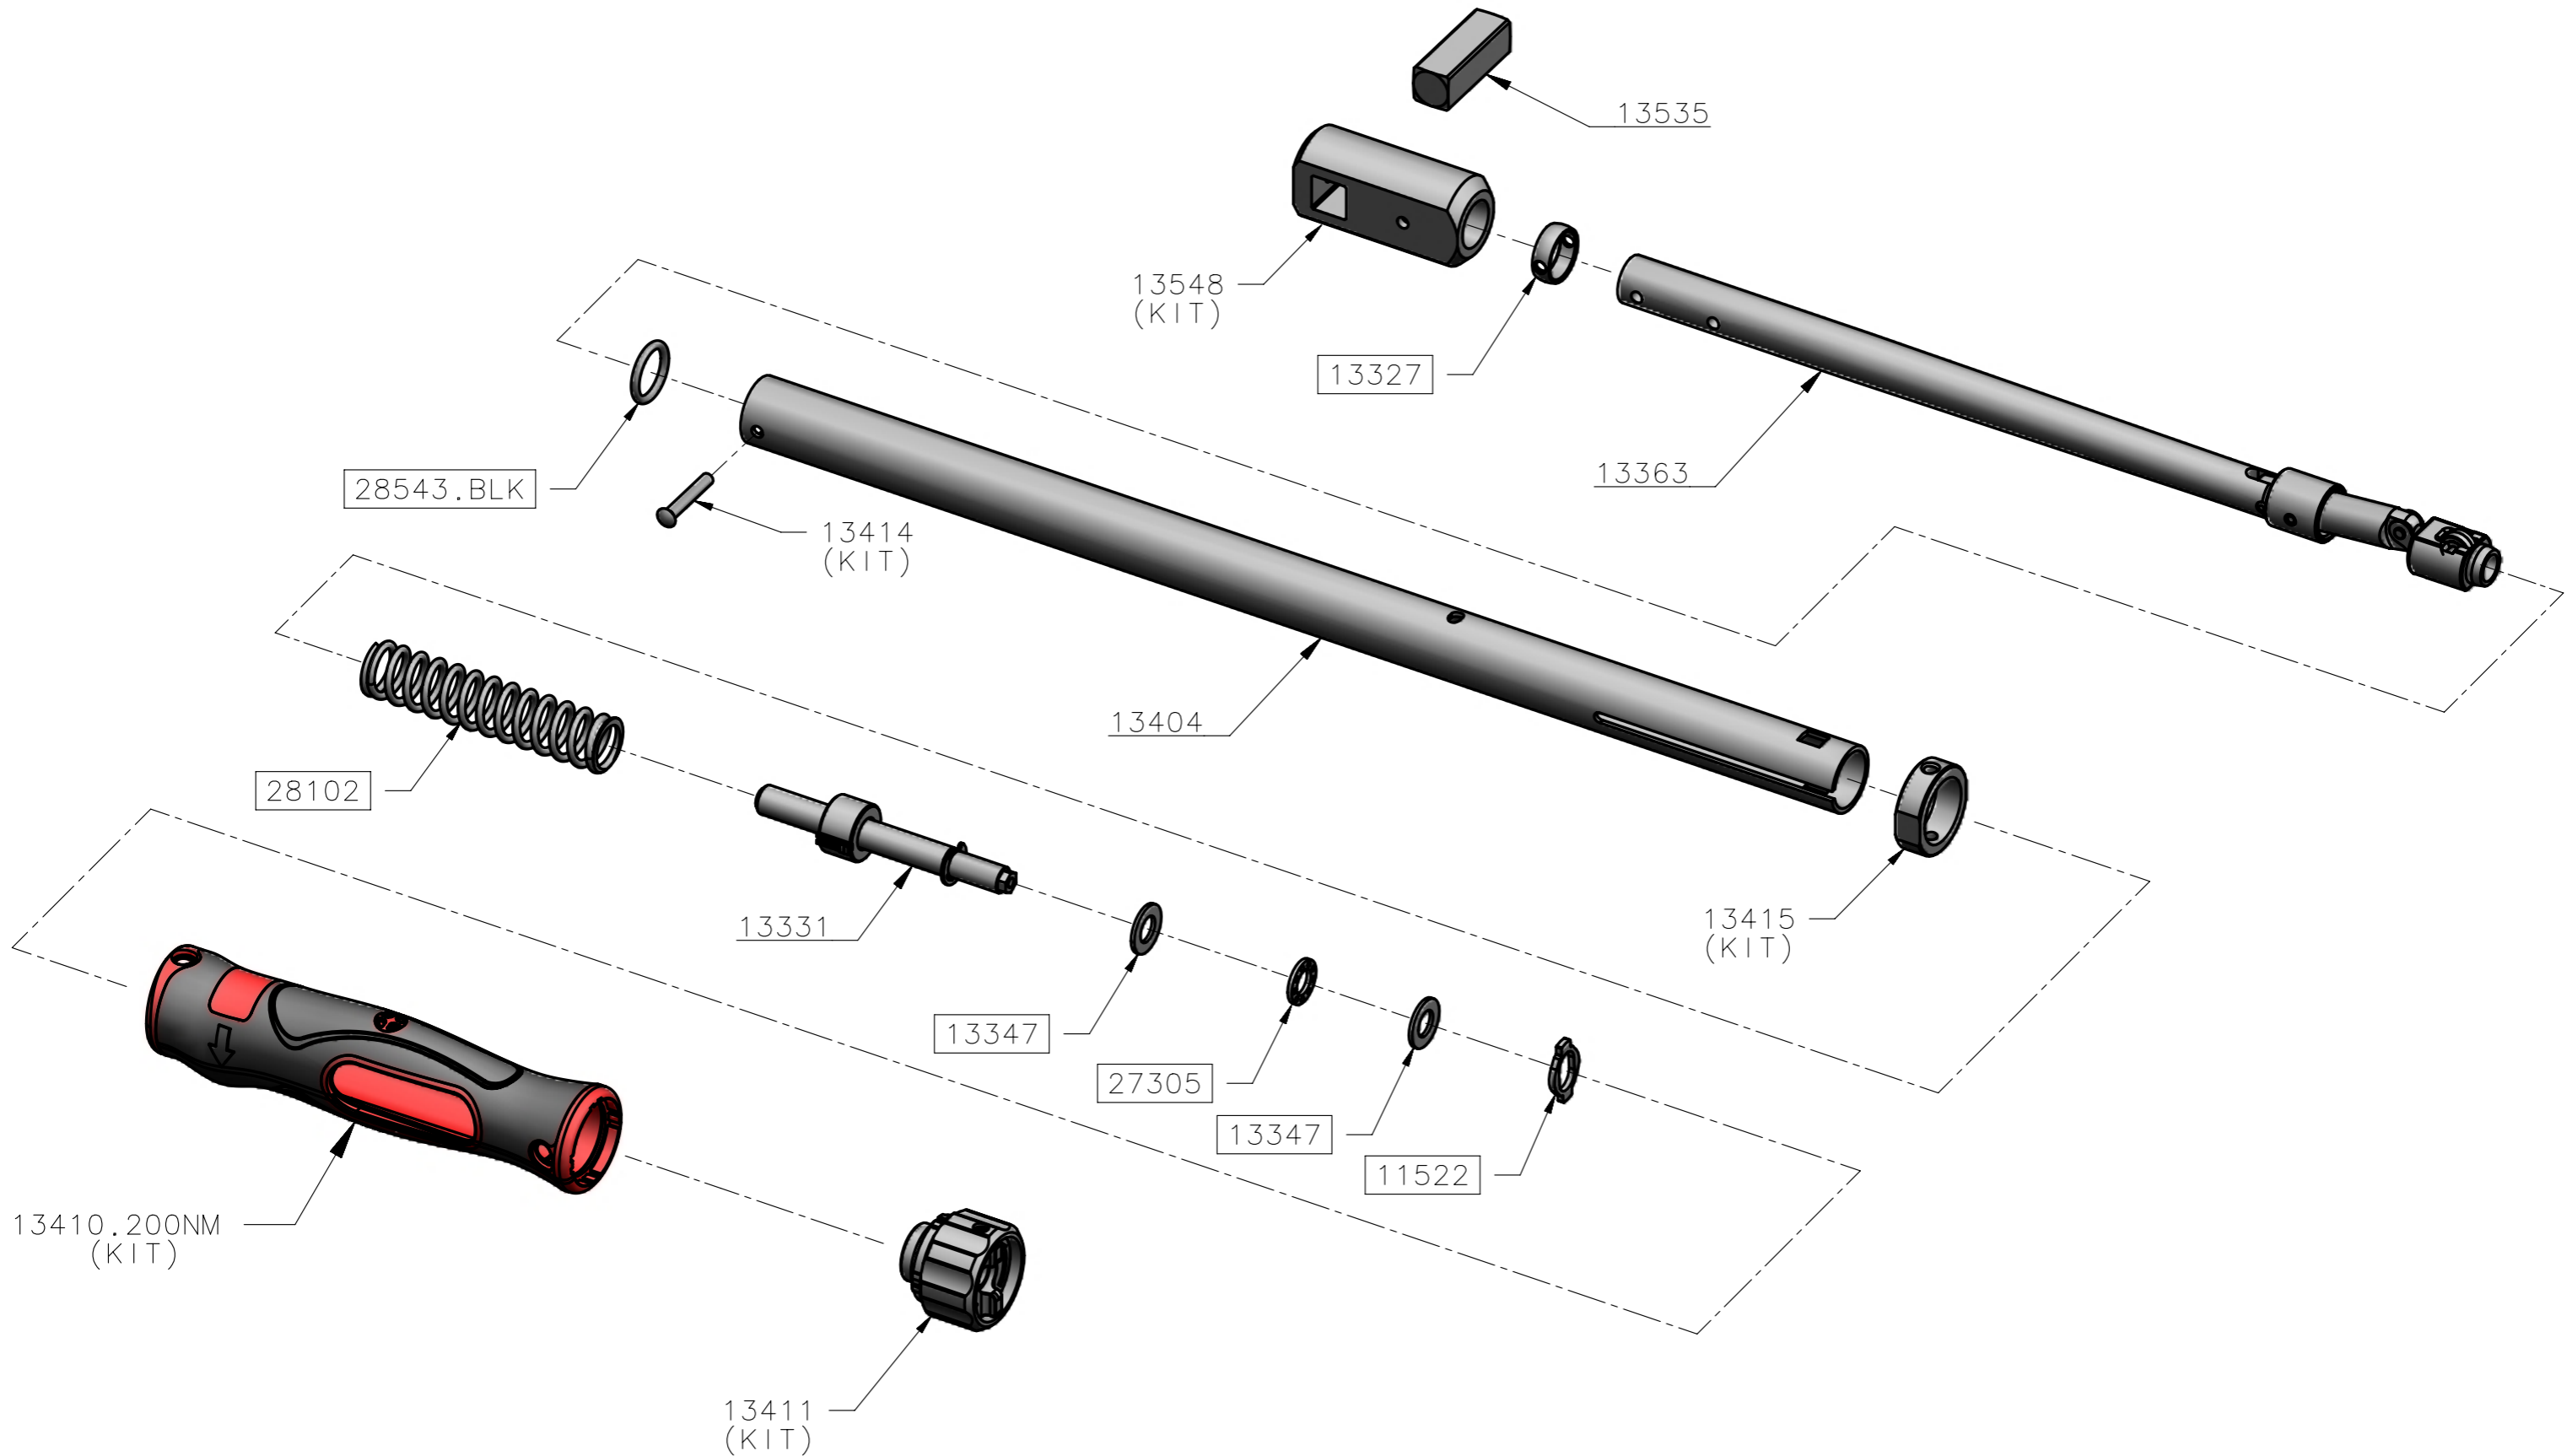

13568 - TW TTf FIXED HEAD TT200 NM ONLY 1/2 SQ - SPARES LISTING

ISSUE 3
29SEP14
ECN-005653

ALL BOXED PART NUMBERS ARE SUBJECT TO A MINIMUM ORDER QUANTITY