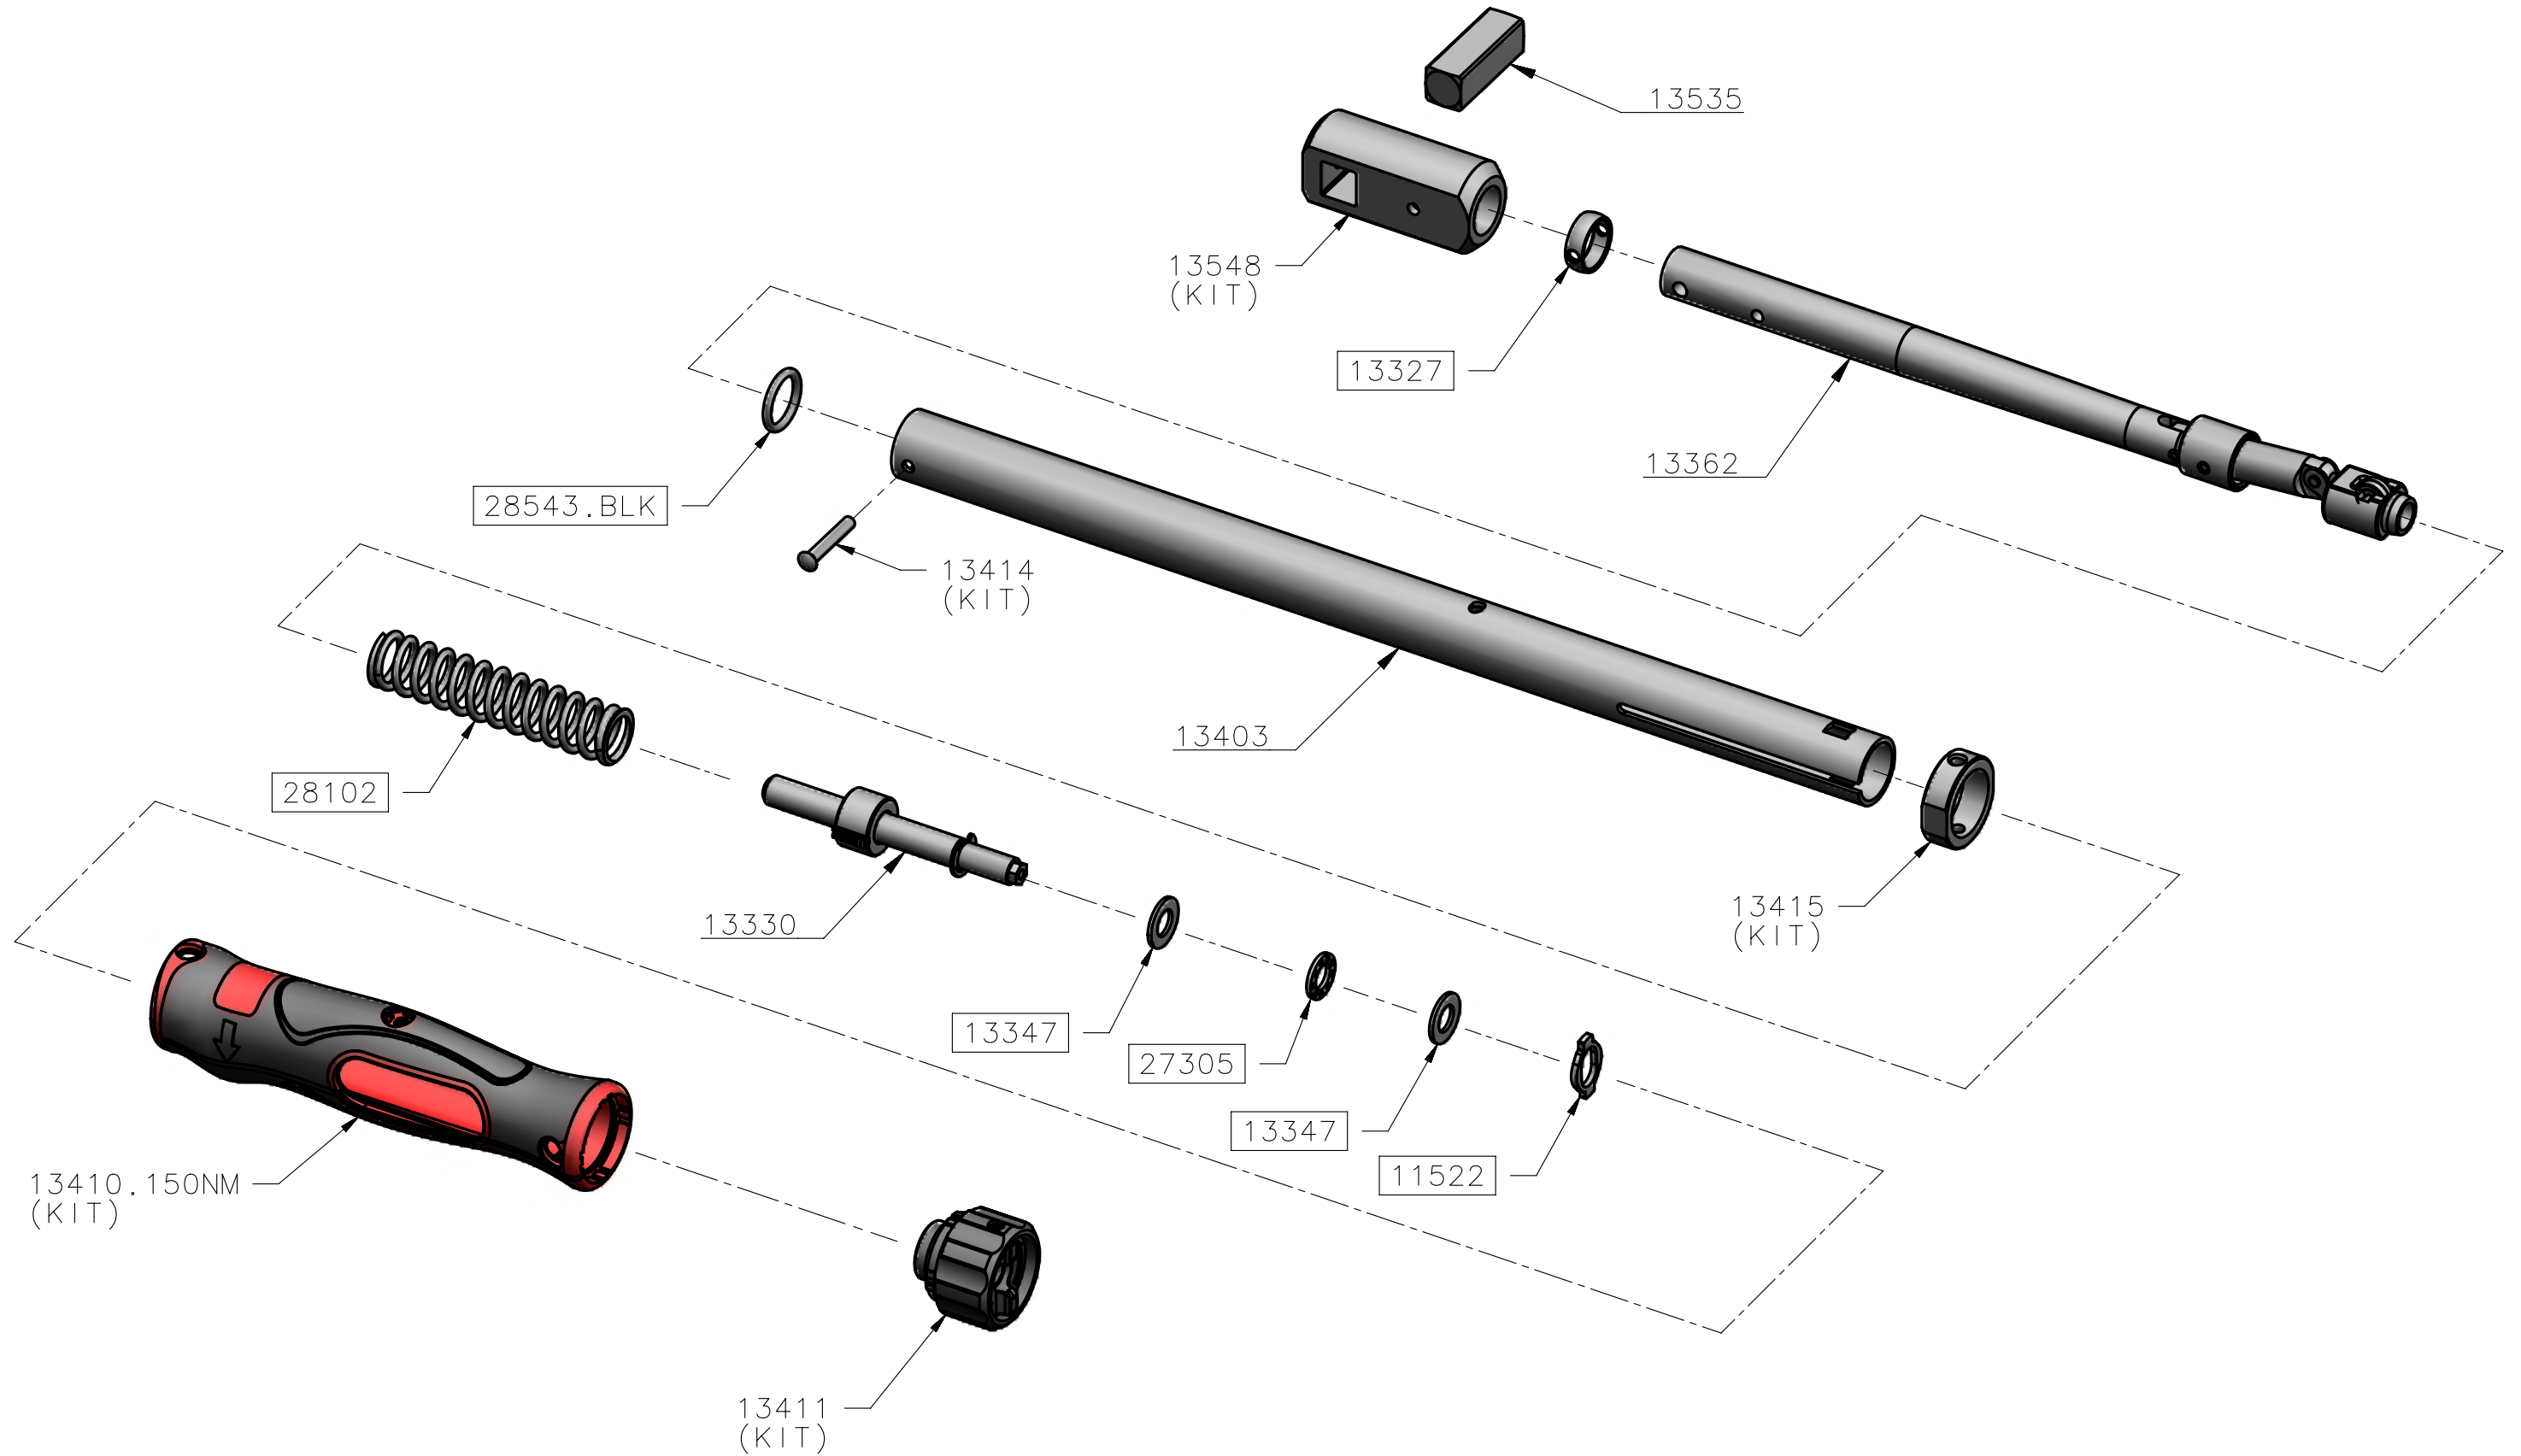

13567 - TW TTf FIXED HEAD TT150 NM ONLY 1/2 SQ - SPARES LISTING

ISSUE 3
29JAN14
ECN-005653

ALL BOXED PART NUMBERS ARE SUBJECT TO A MINIMUM ORDER QUANTITY