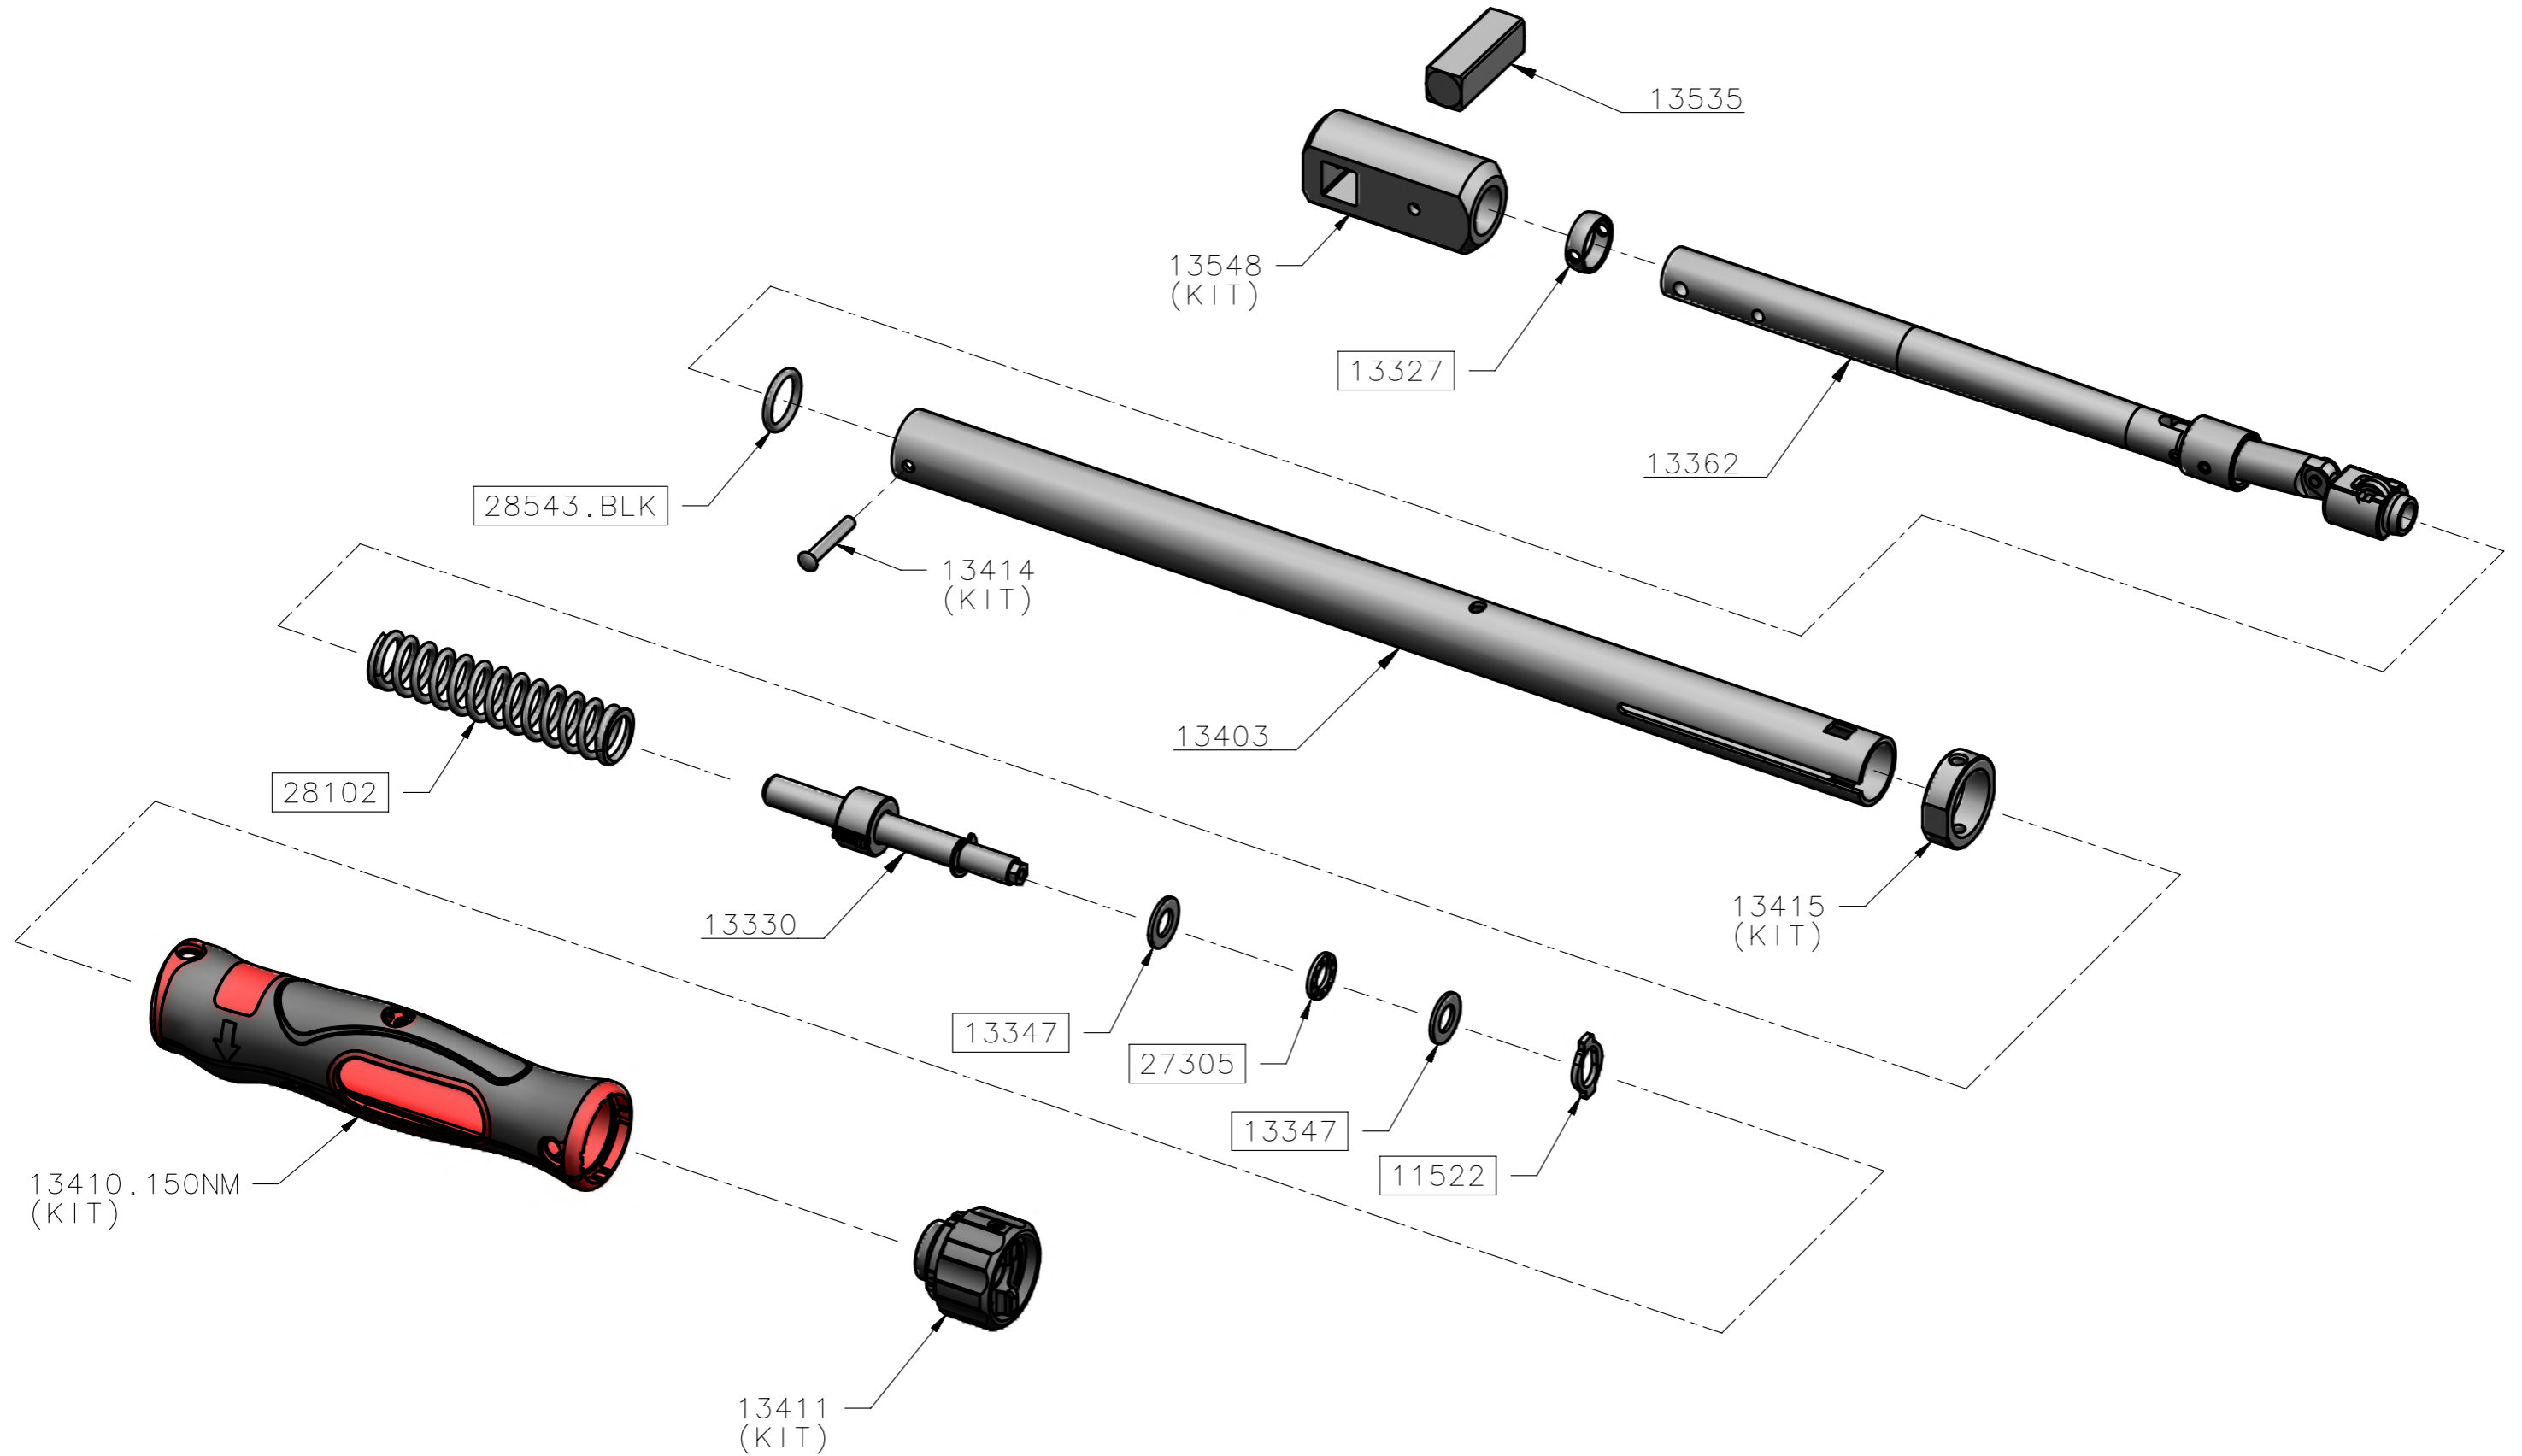

13567 - TW TTf FIXED HEAD TT150 NM ONLY 1/2 SQ - SPARES LISTING

ISSUE 3
29JAN14
ECN-005653

ALL BOXED PART NUMBERS ARE SUBJECT TO A MINIMUM ORDER QUANTITY