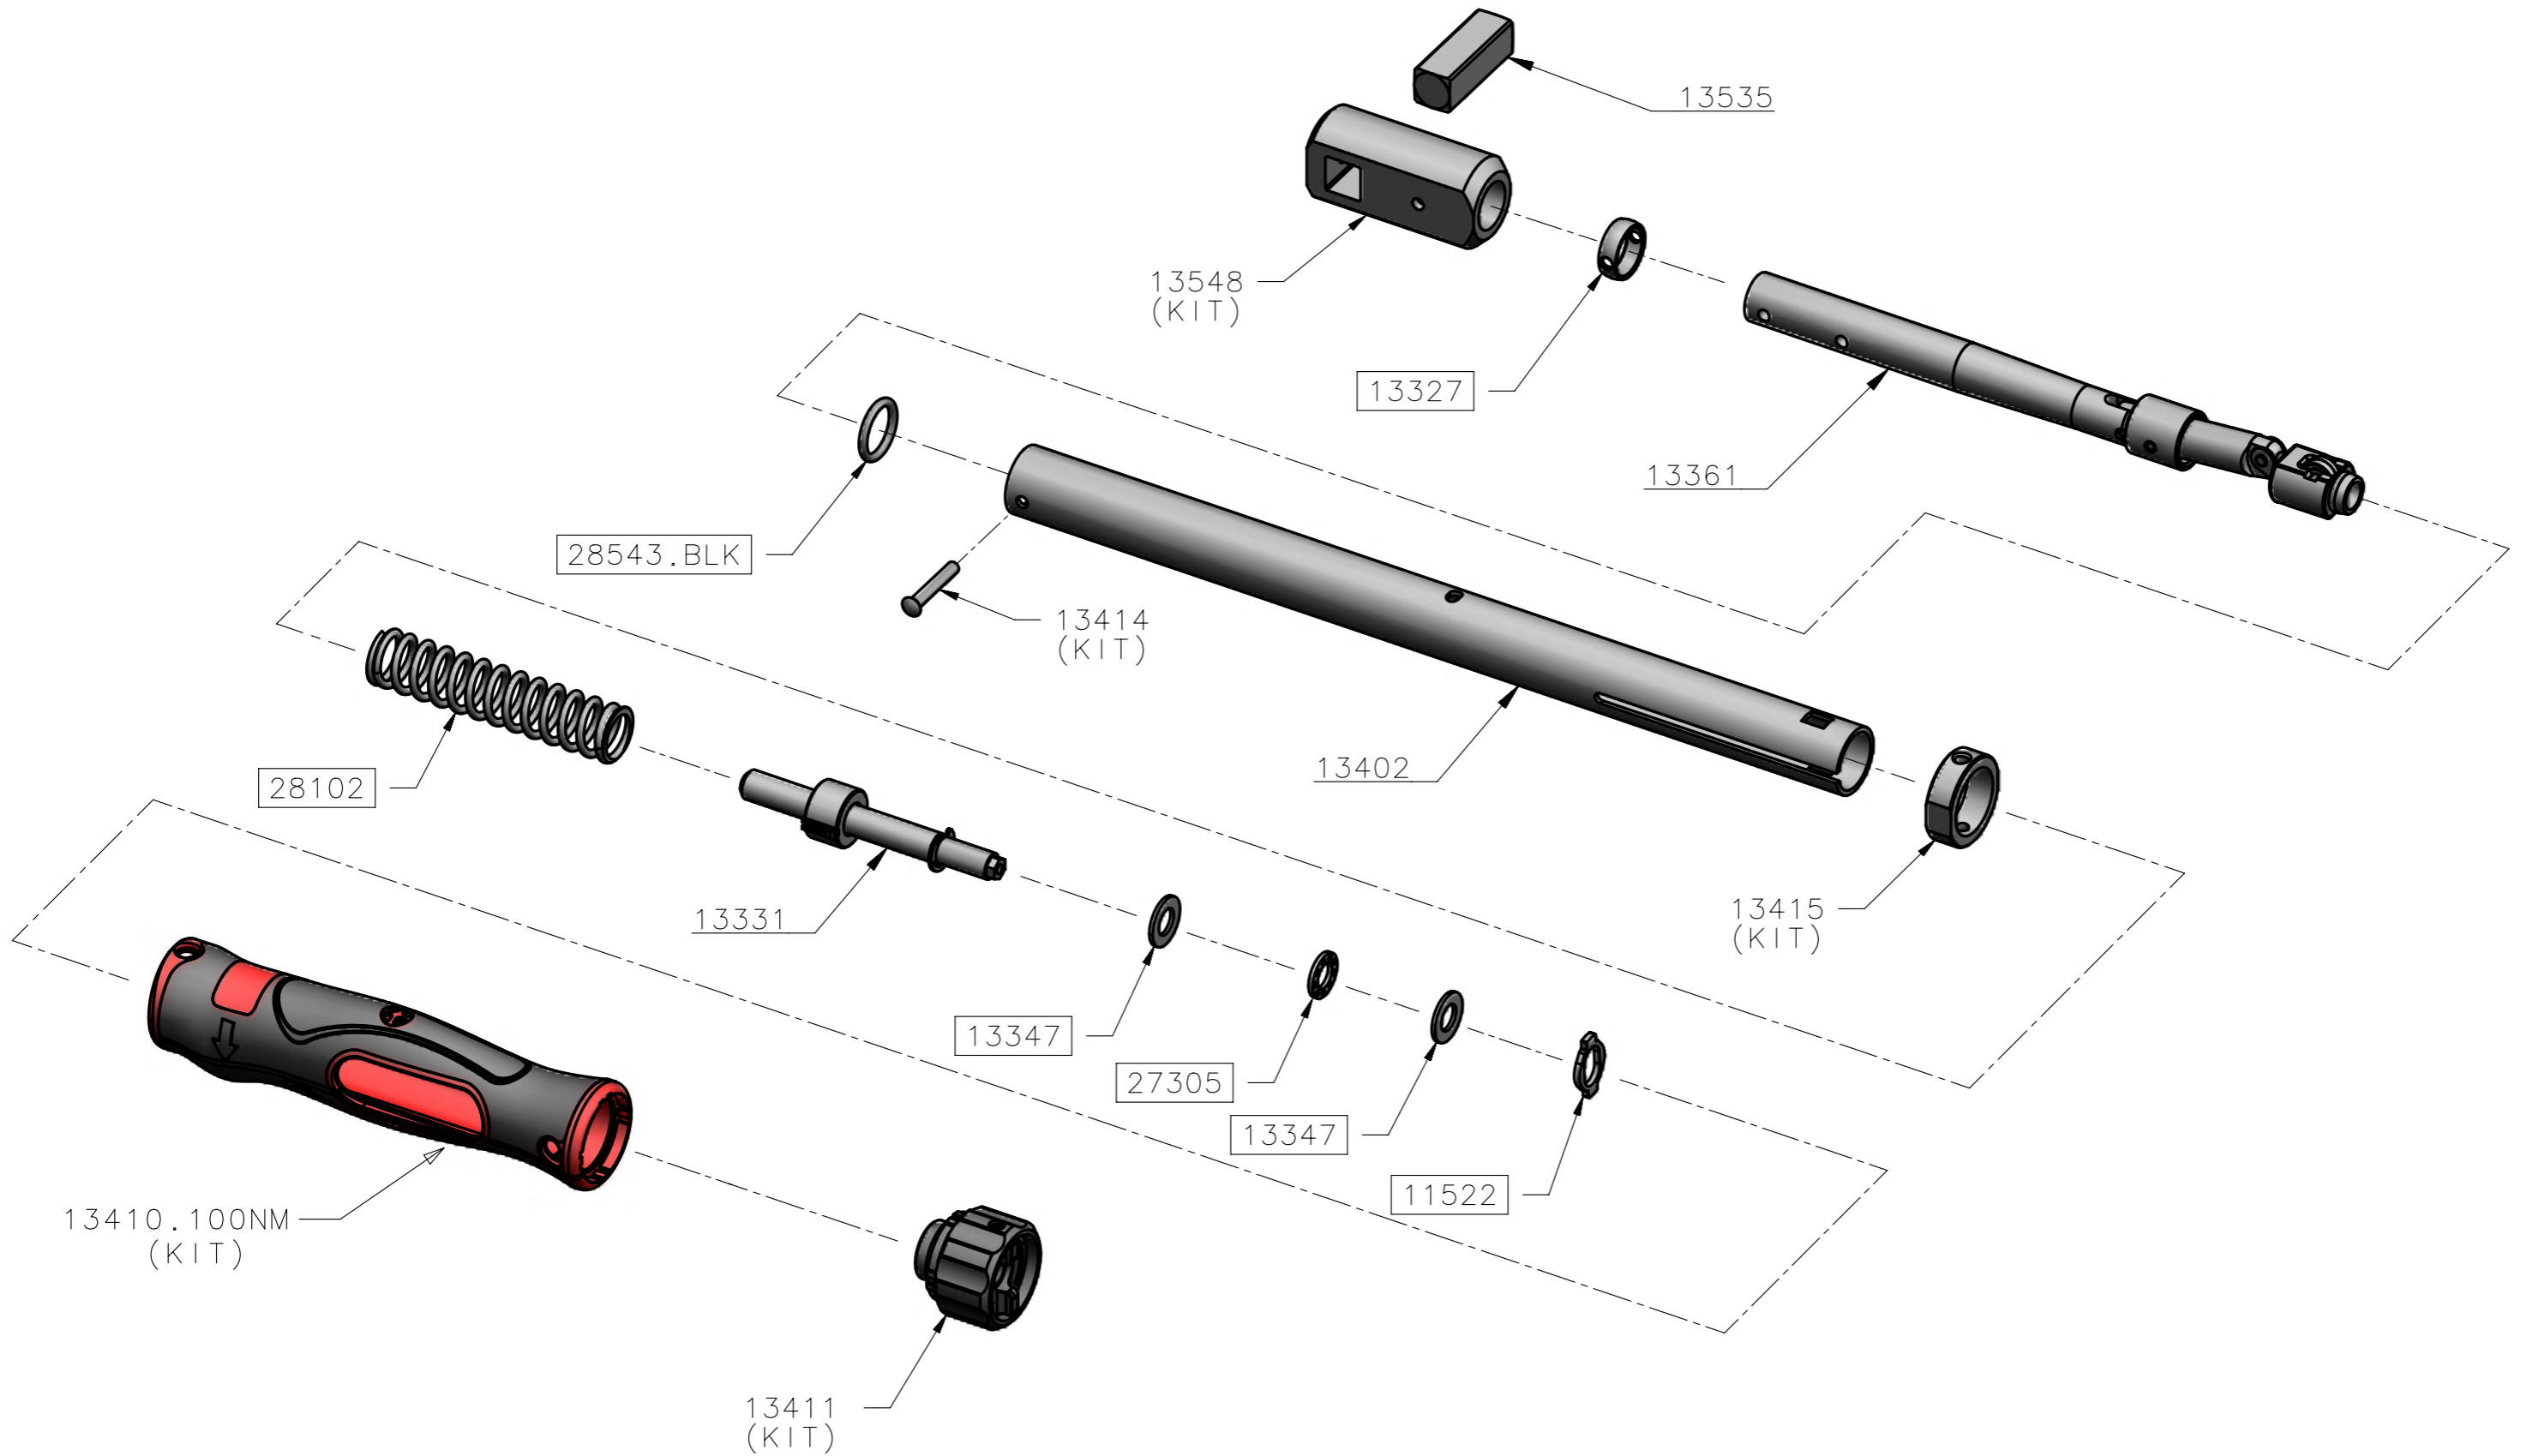

13566 - TW TTf FIXED HEAD TT100 NM ONLY 1/2 SQ - SPARES LISTING

ISSUE 3
29JAN14
ECN-005653

SCALE LABELS: 13338.100NLF
13324.1NM

ALL BOXED PART NUMBERS ARE SUBJECT TO A MINIMUM ORDER QUANTITY