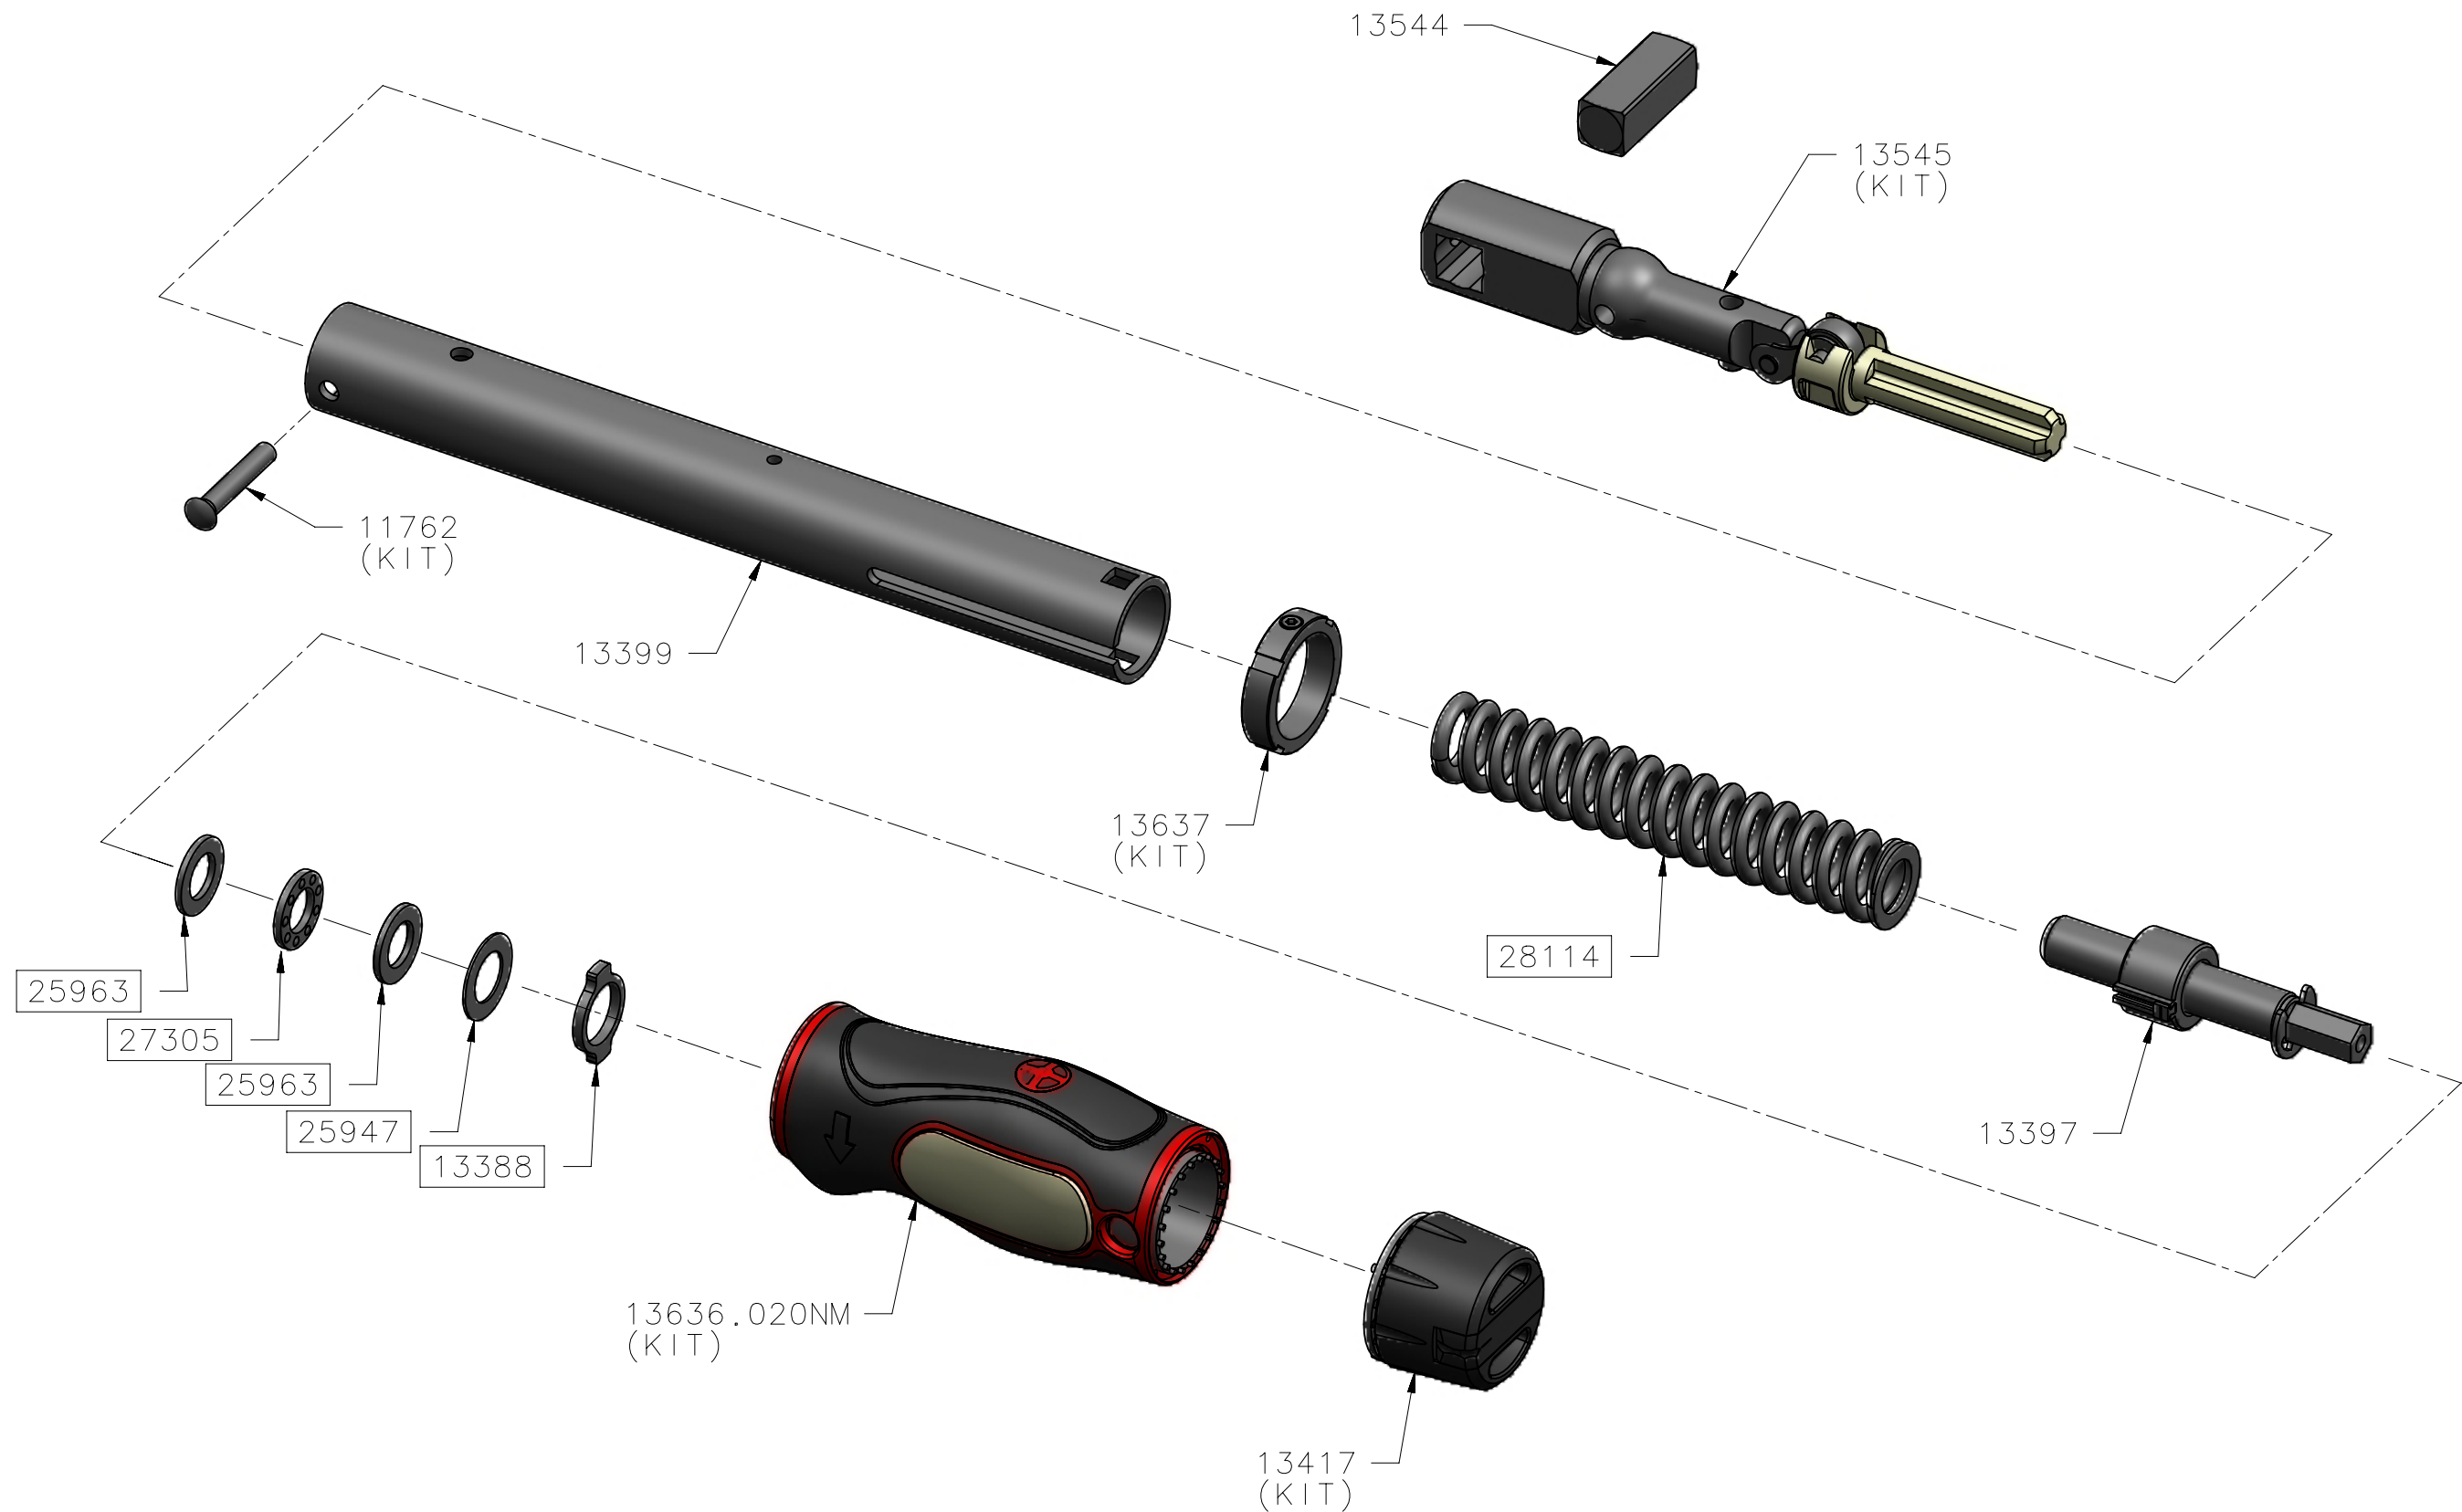

13559 - TW TTf TT20 FIXED HEAD 3/8 SQ NM ONLY - SPARES LISTING

ISSUE 5
13AUG15
ECN-005862

ALL BOXED PART NUMBERS ARE SUBJECT TO A MINIMUM ORDER QUANTITY