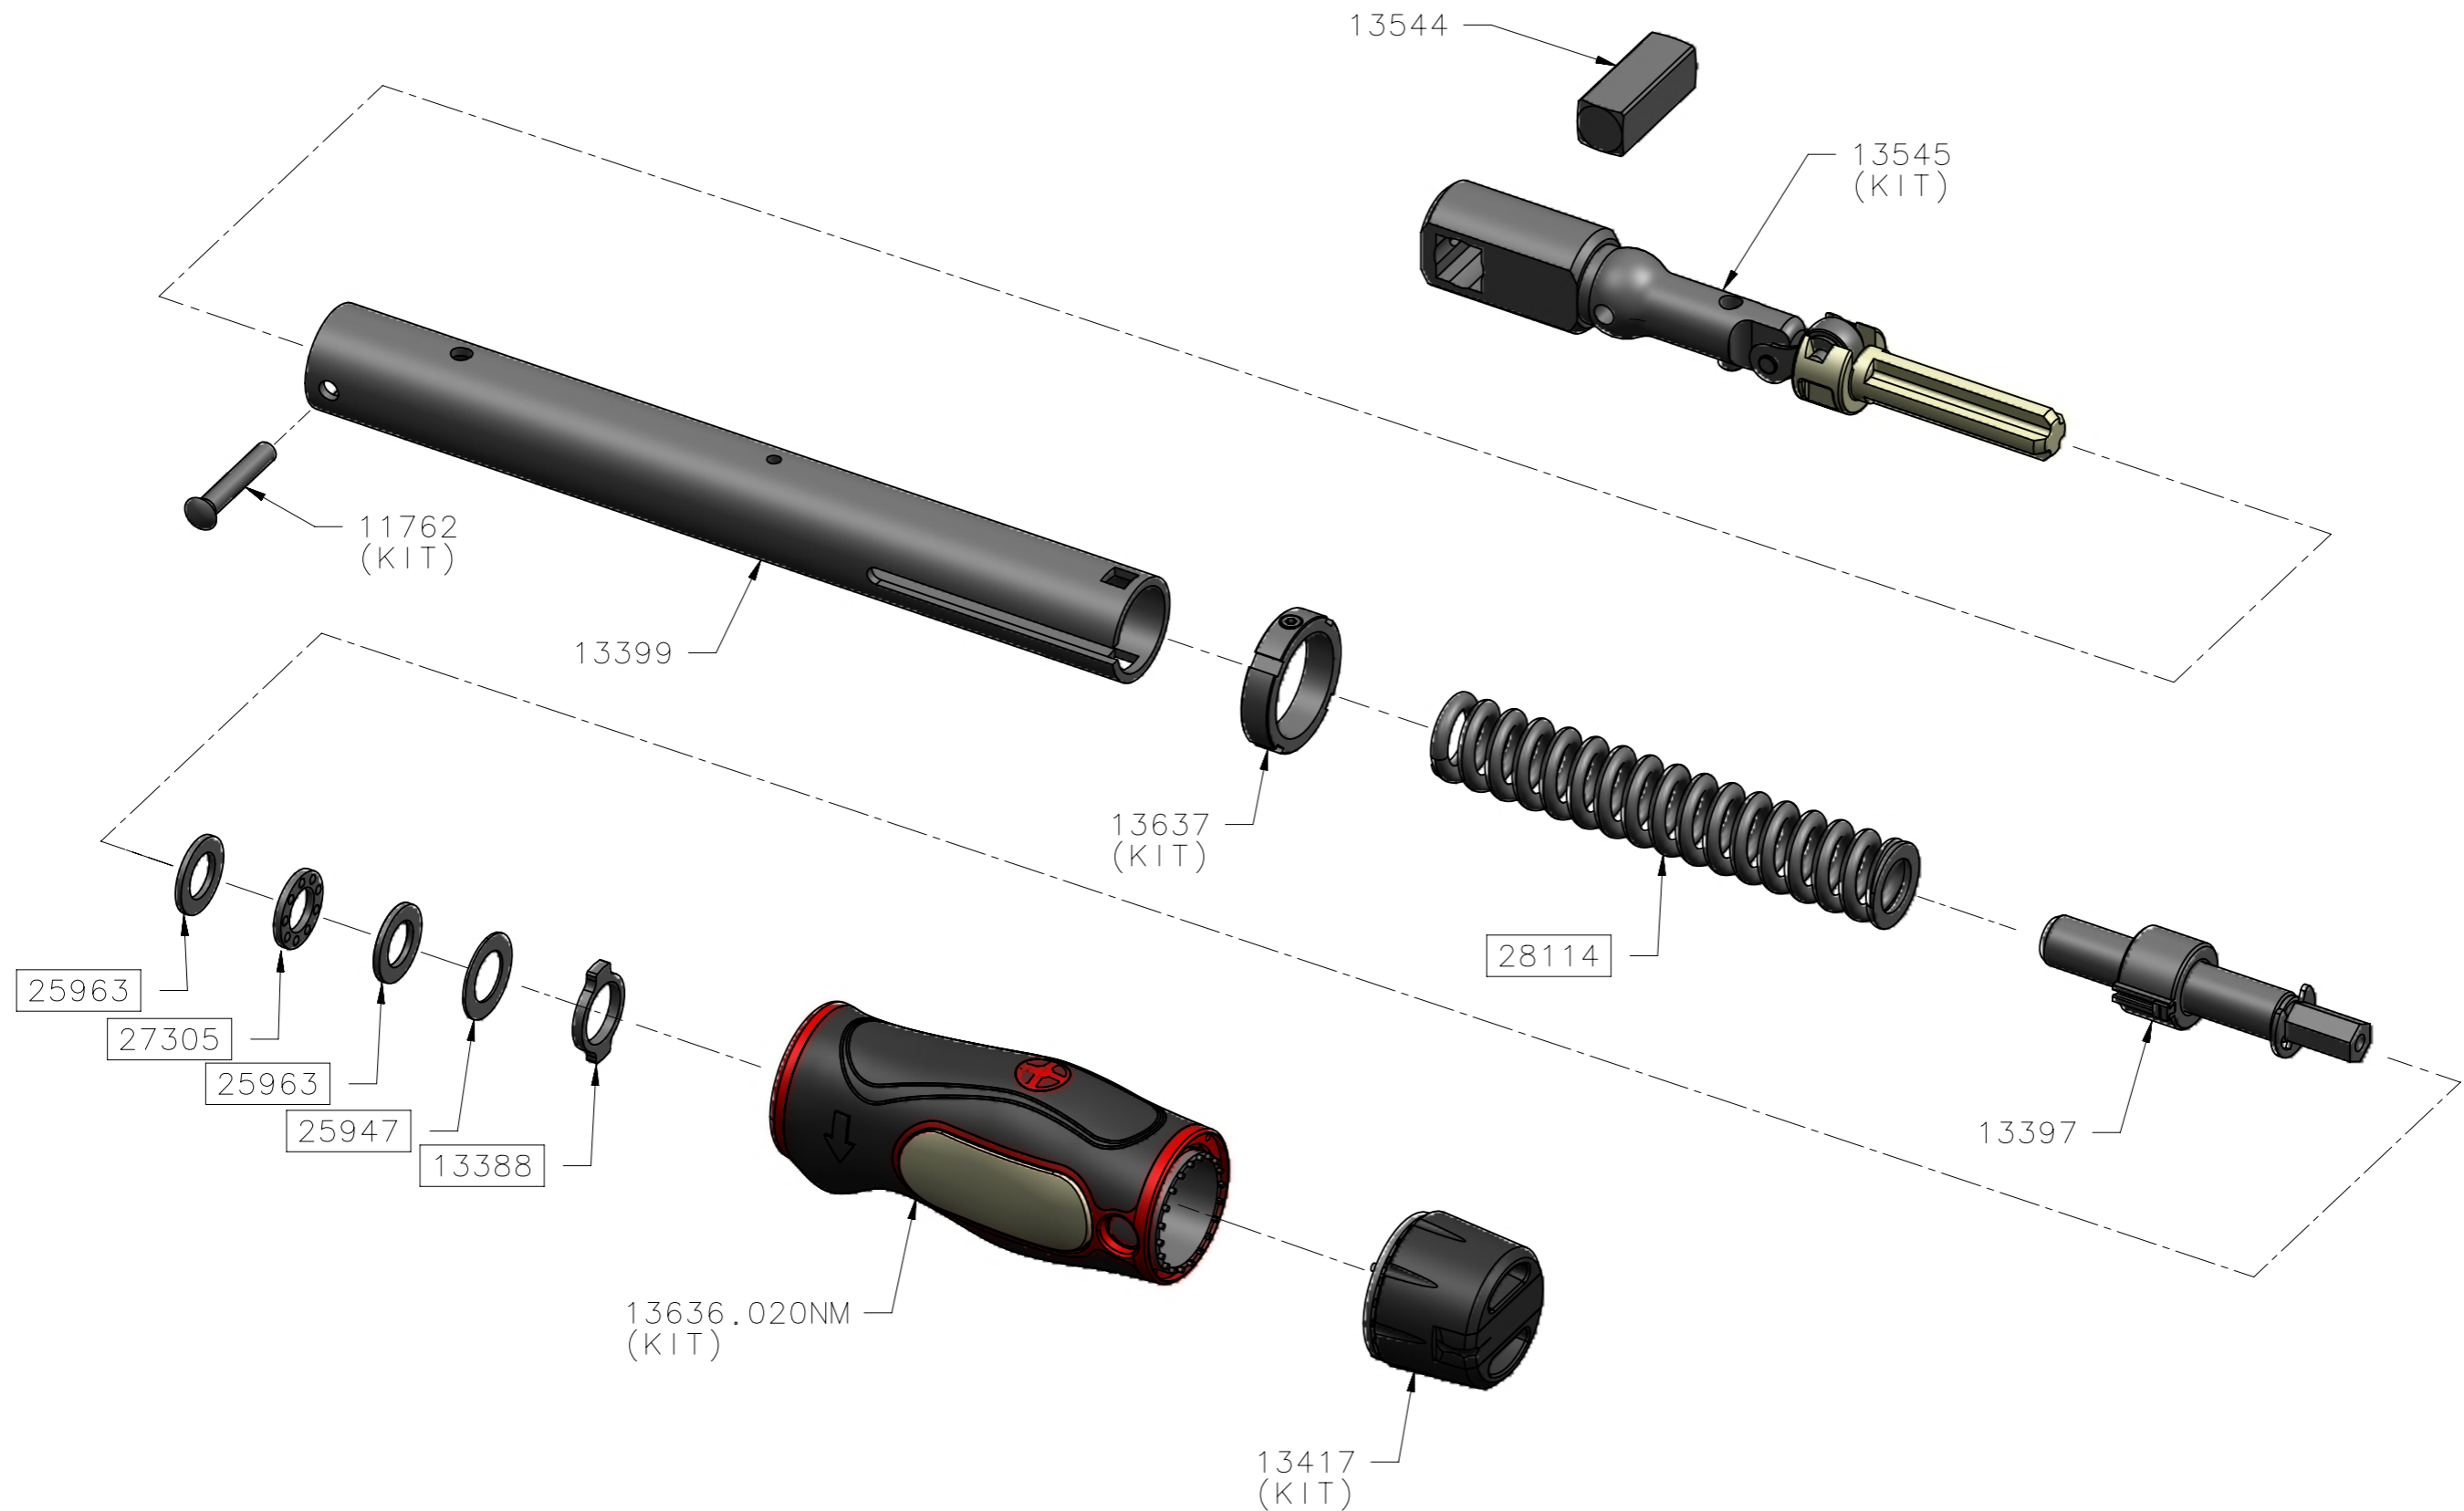

13559 - TW TTf TT20 FIXED HEAD 3/8 SQ NM ONLY - SPARES LISTING

ISSUE 5
13AUG15
ECN-005862

ALL BOXED PART NUMBERS ARE SUBJECT TO A MINIMUM ORDER QUANTITY