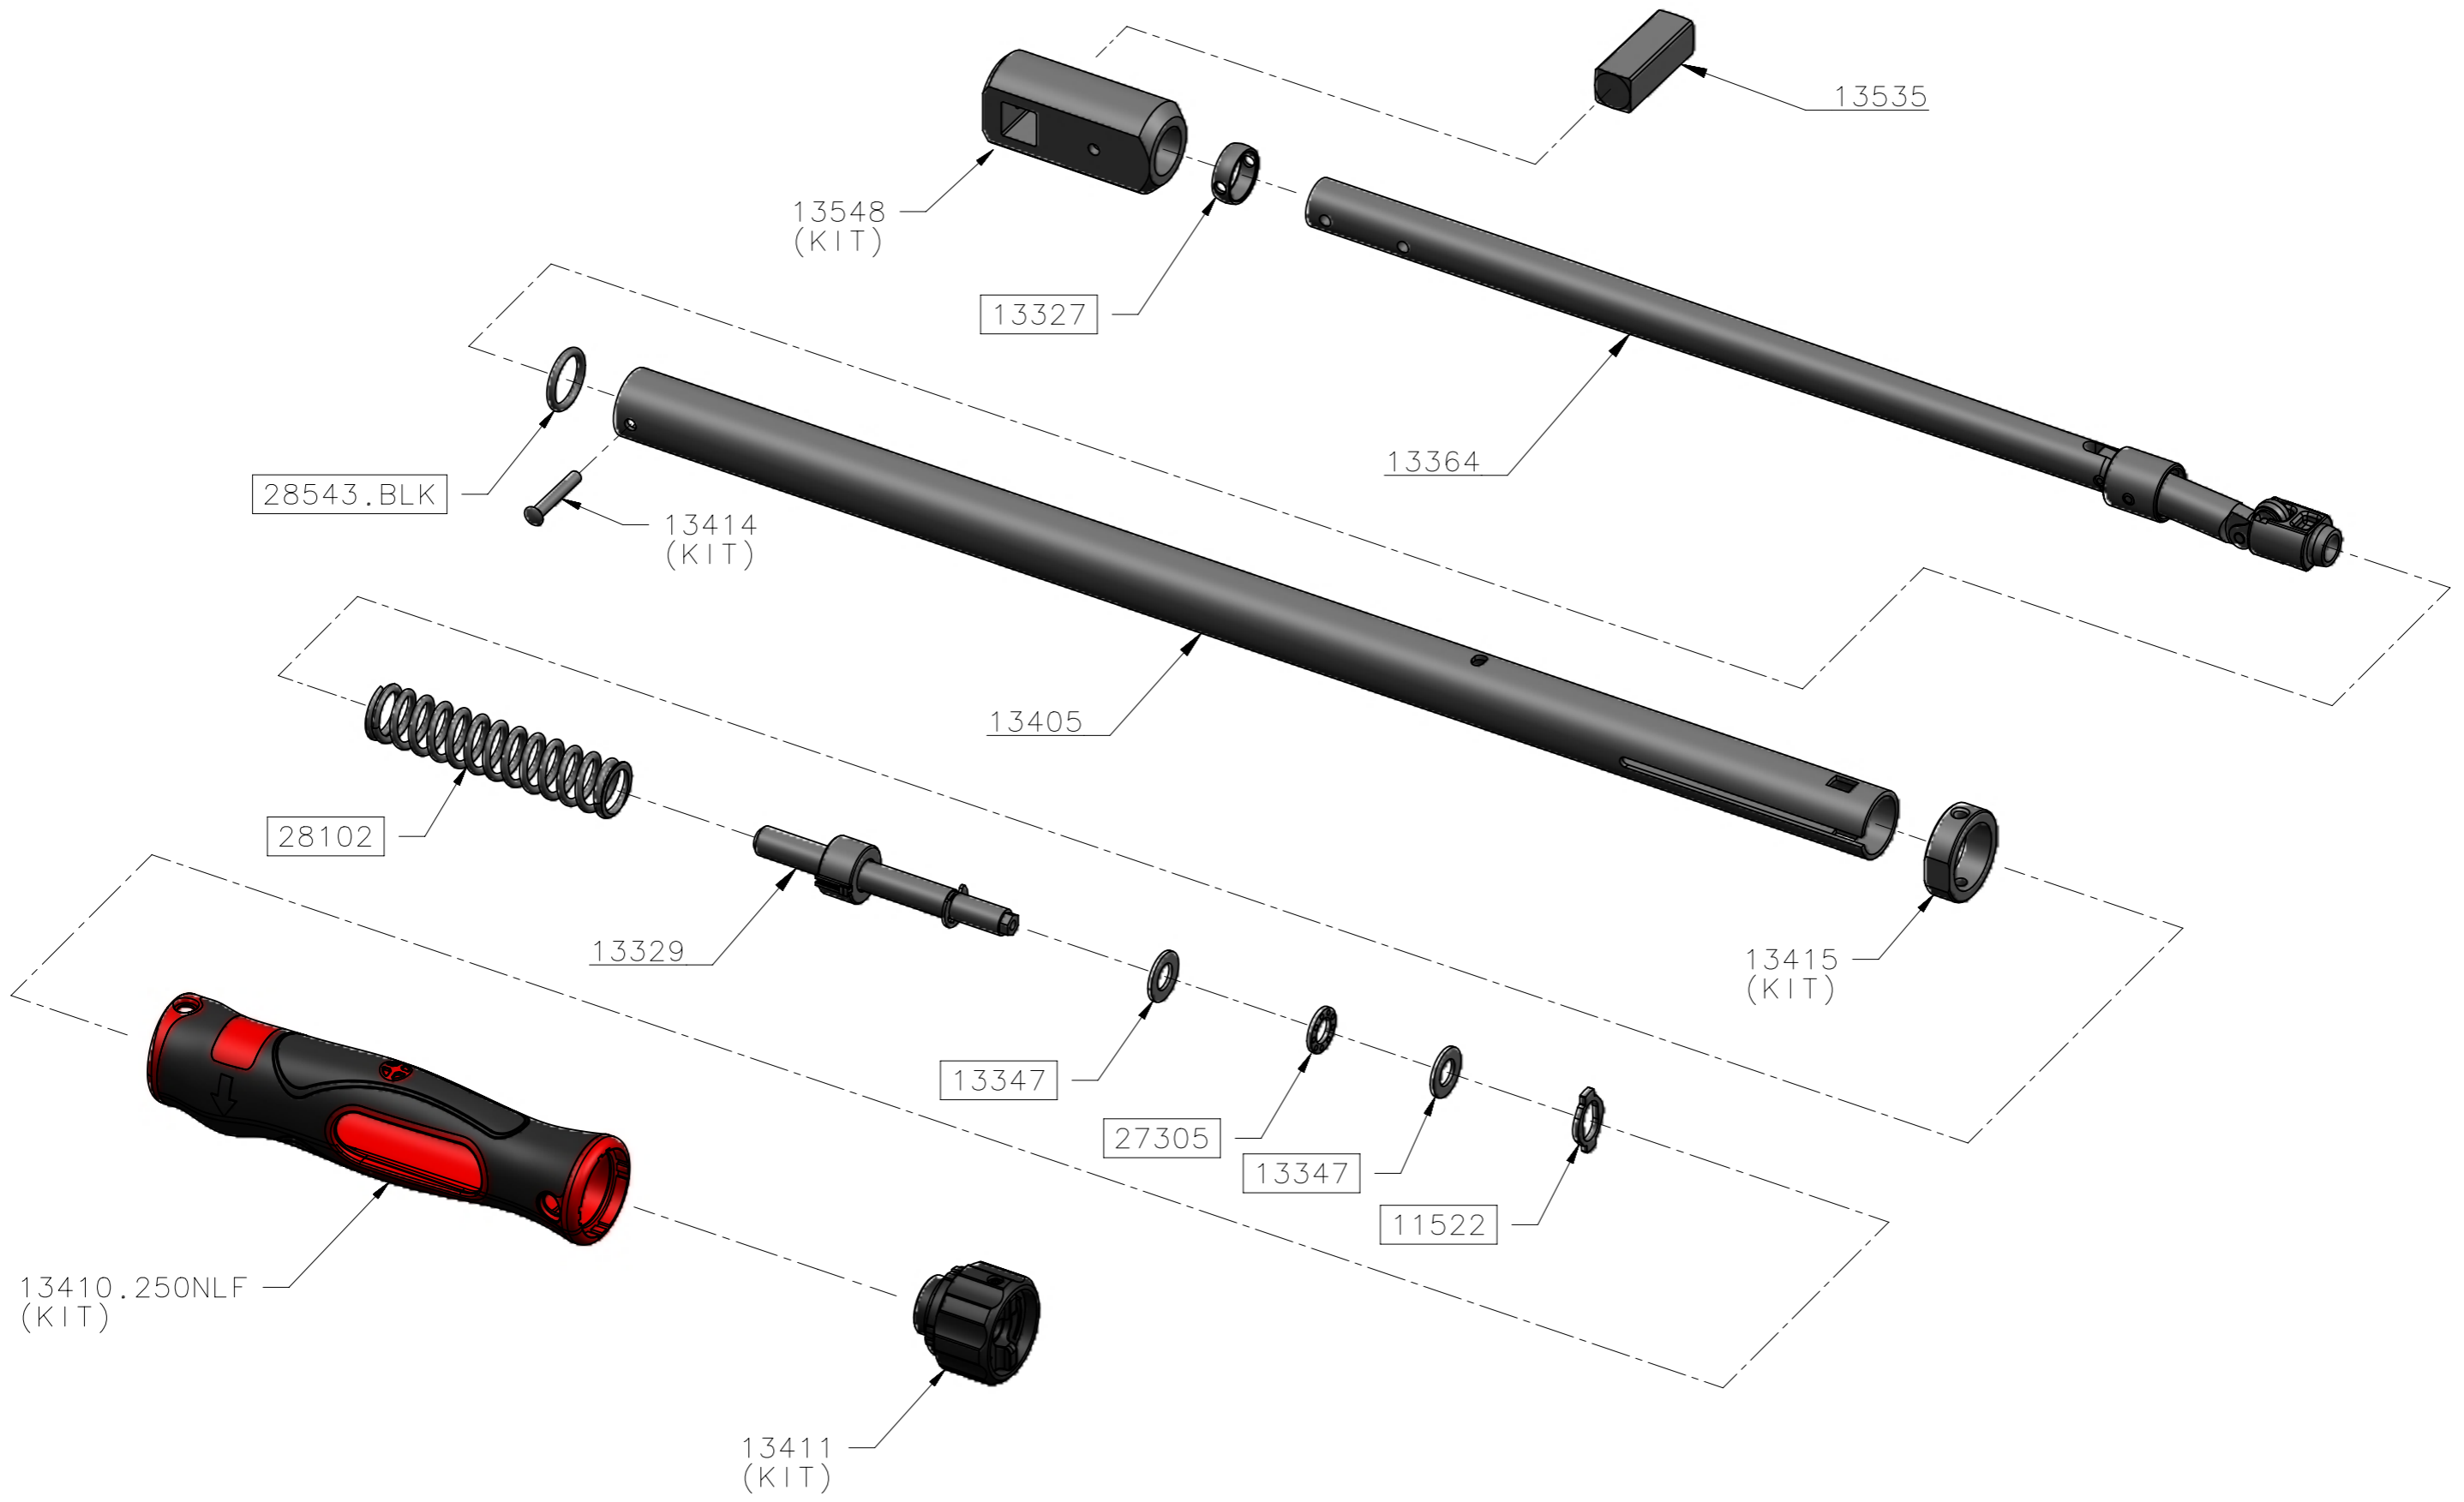

# 13556 – TW TTf FIXED HEAD TT250 1/2 SQ – SPARES LISTING

ALL BOXED PART NUMBERS ARE SUBJECT TO A MINIMUM ORDER QUANTITY