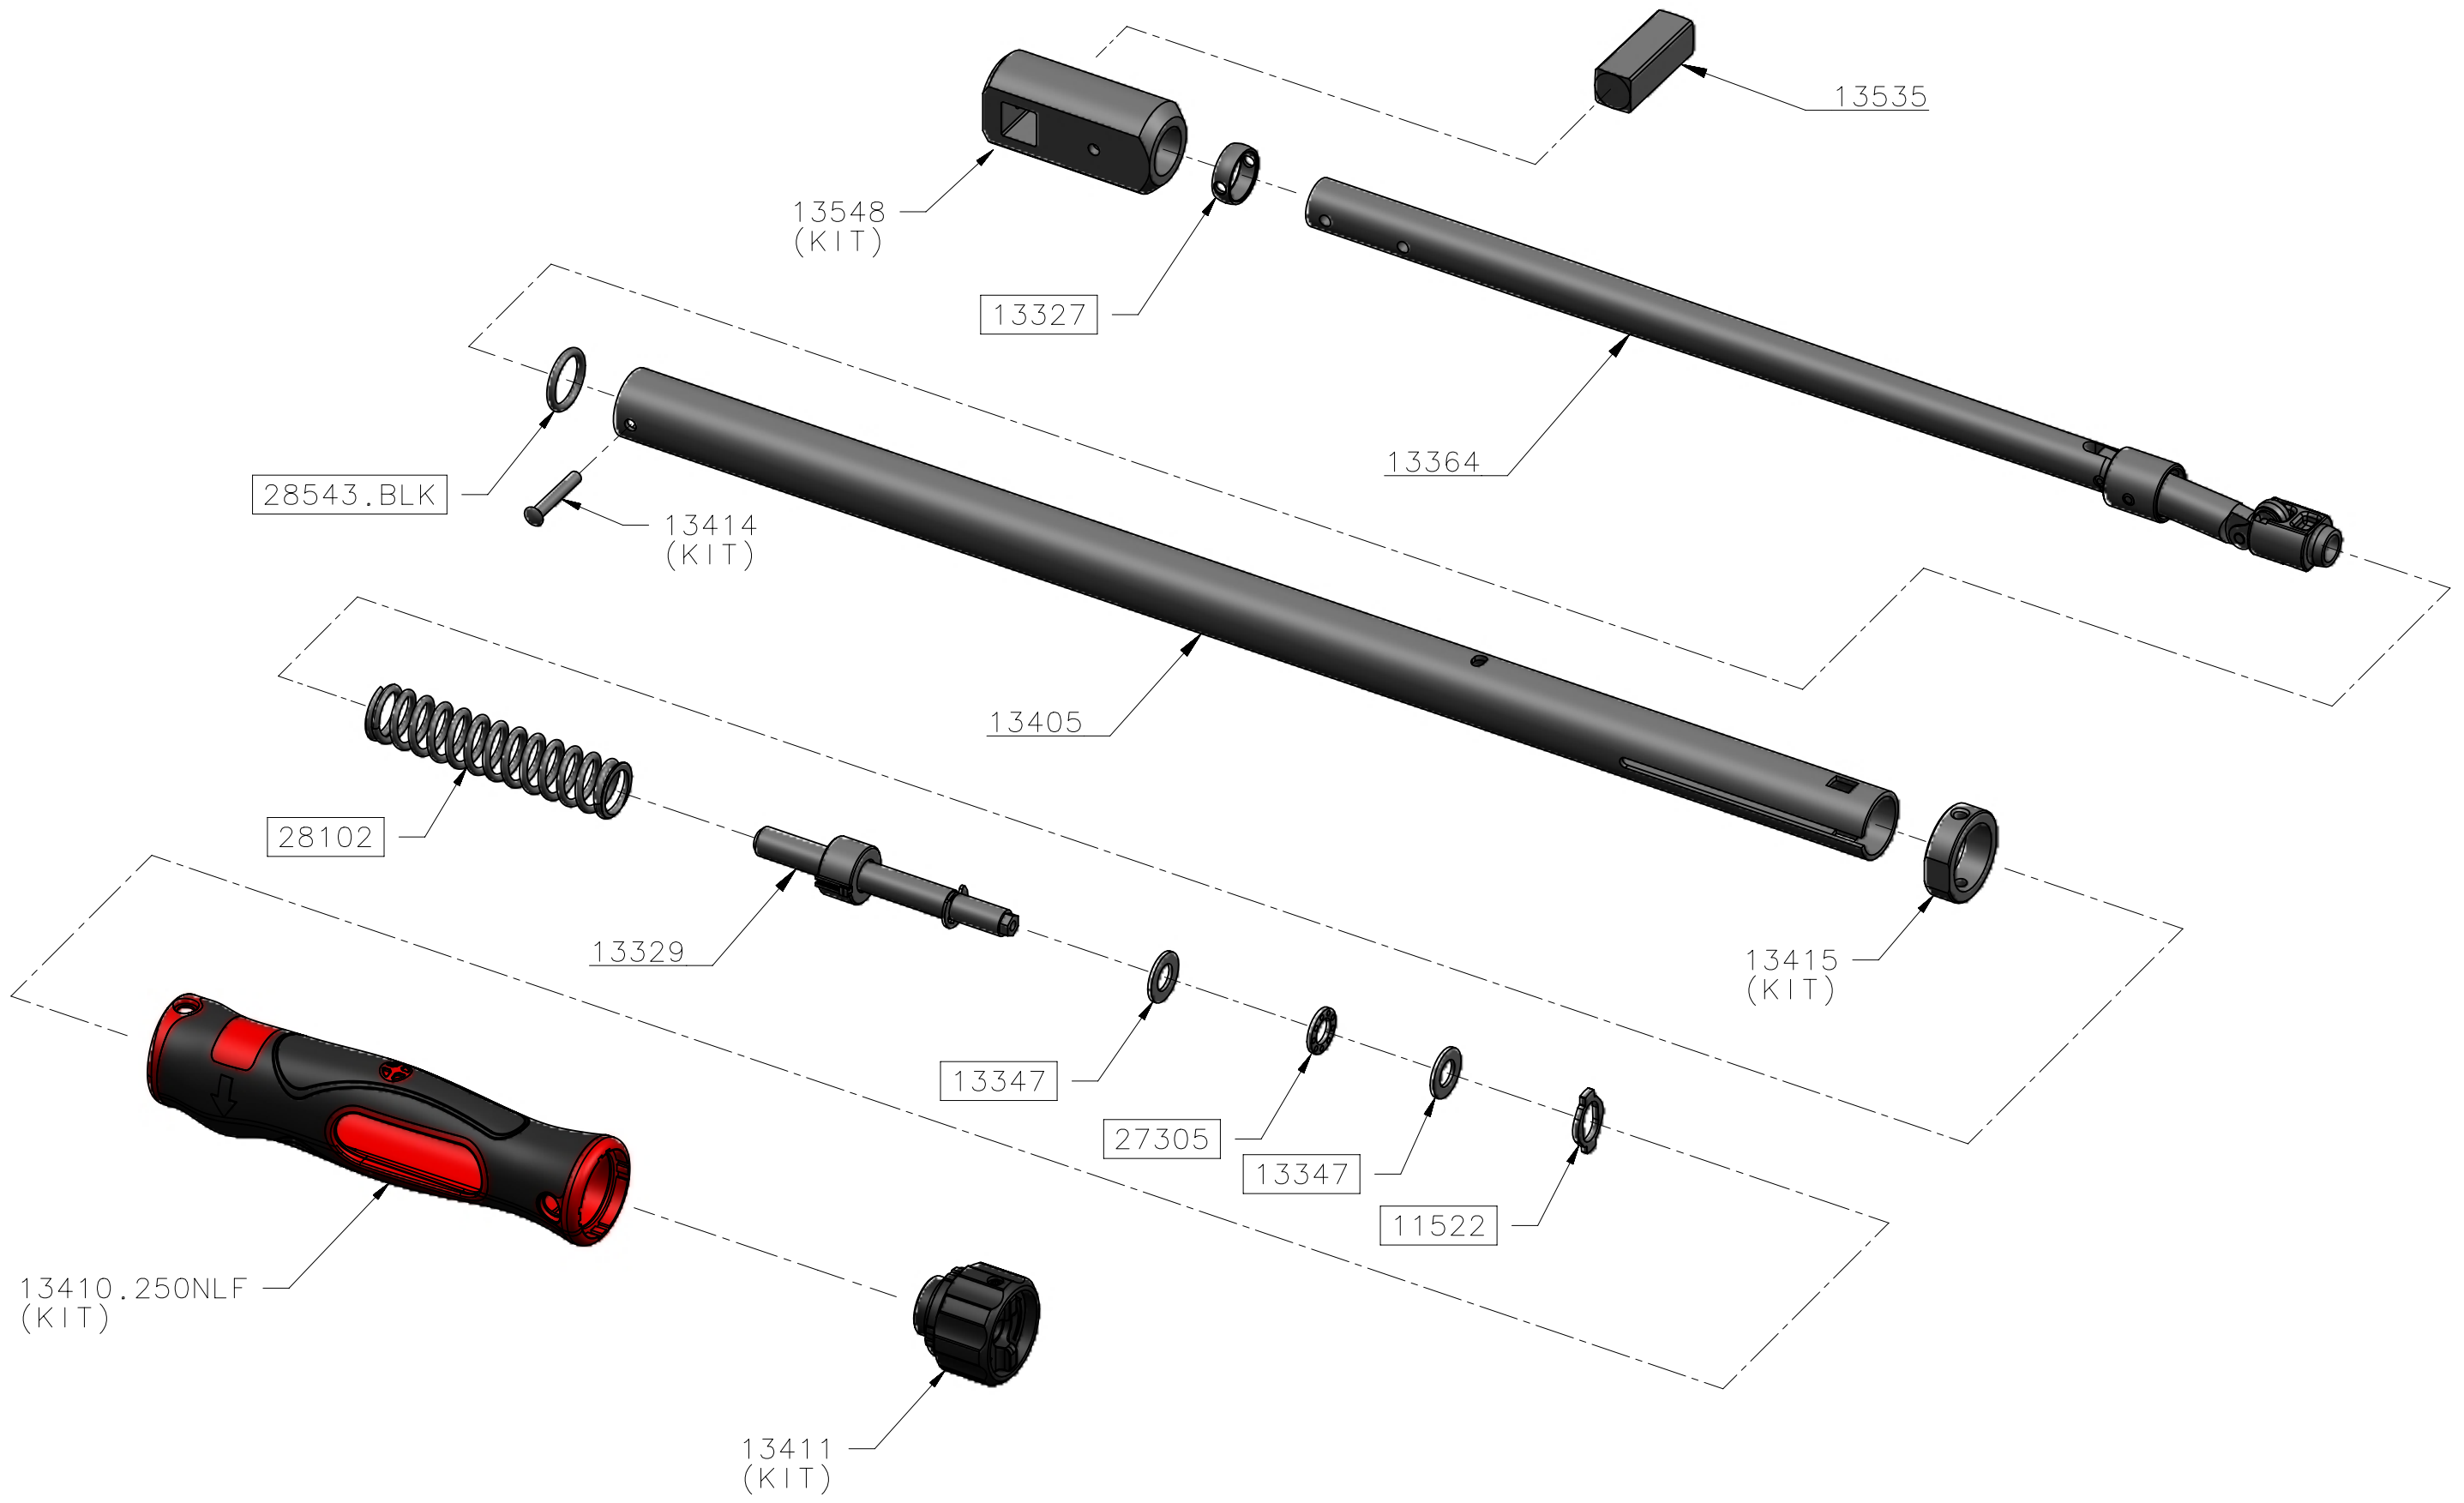

# 13556 - TW TTf FIXED HEAD TT250 1/2 SQ - SPARES LISTING

ISSUE 3  
29JAN14  
ECN-005653

ALL BOXED PART NUMBERS ARE SUBJECT TO A MINIMUM ORDER QUANTITY