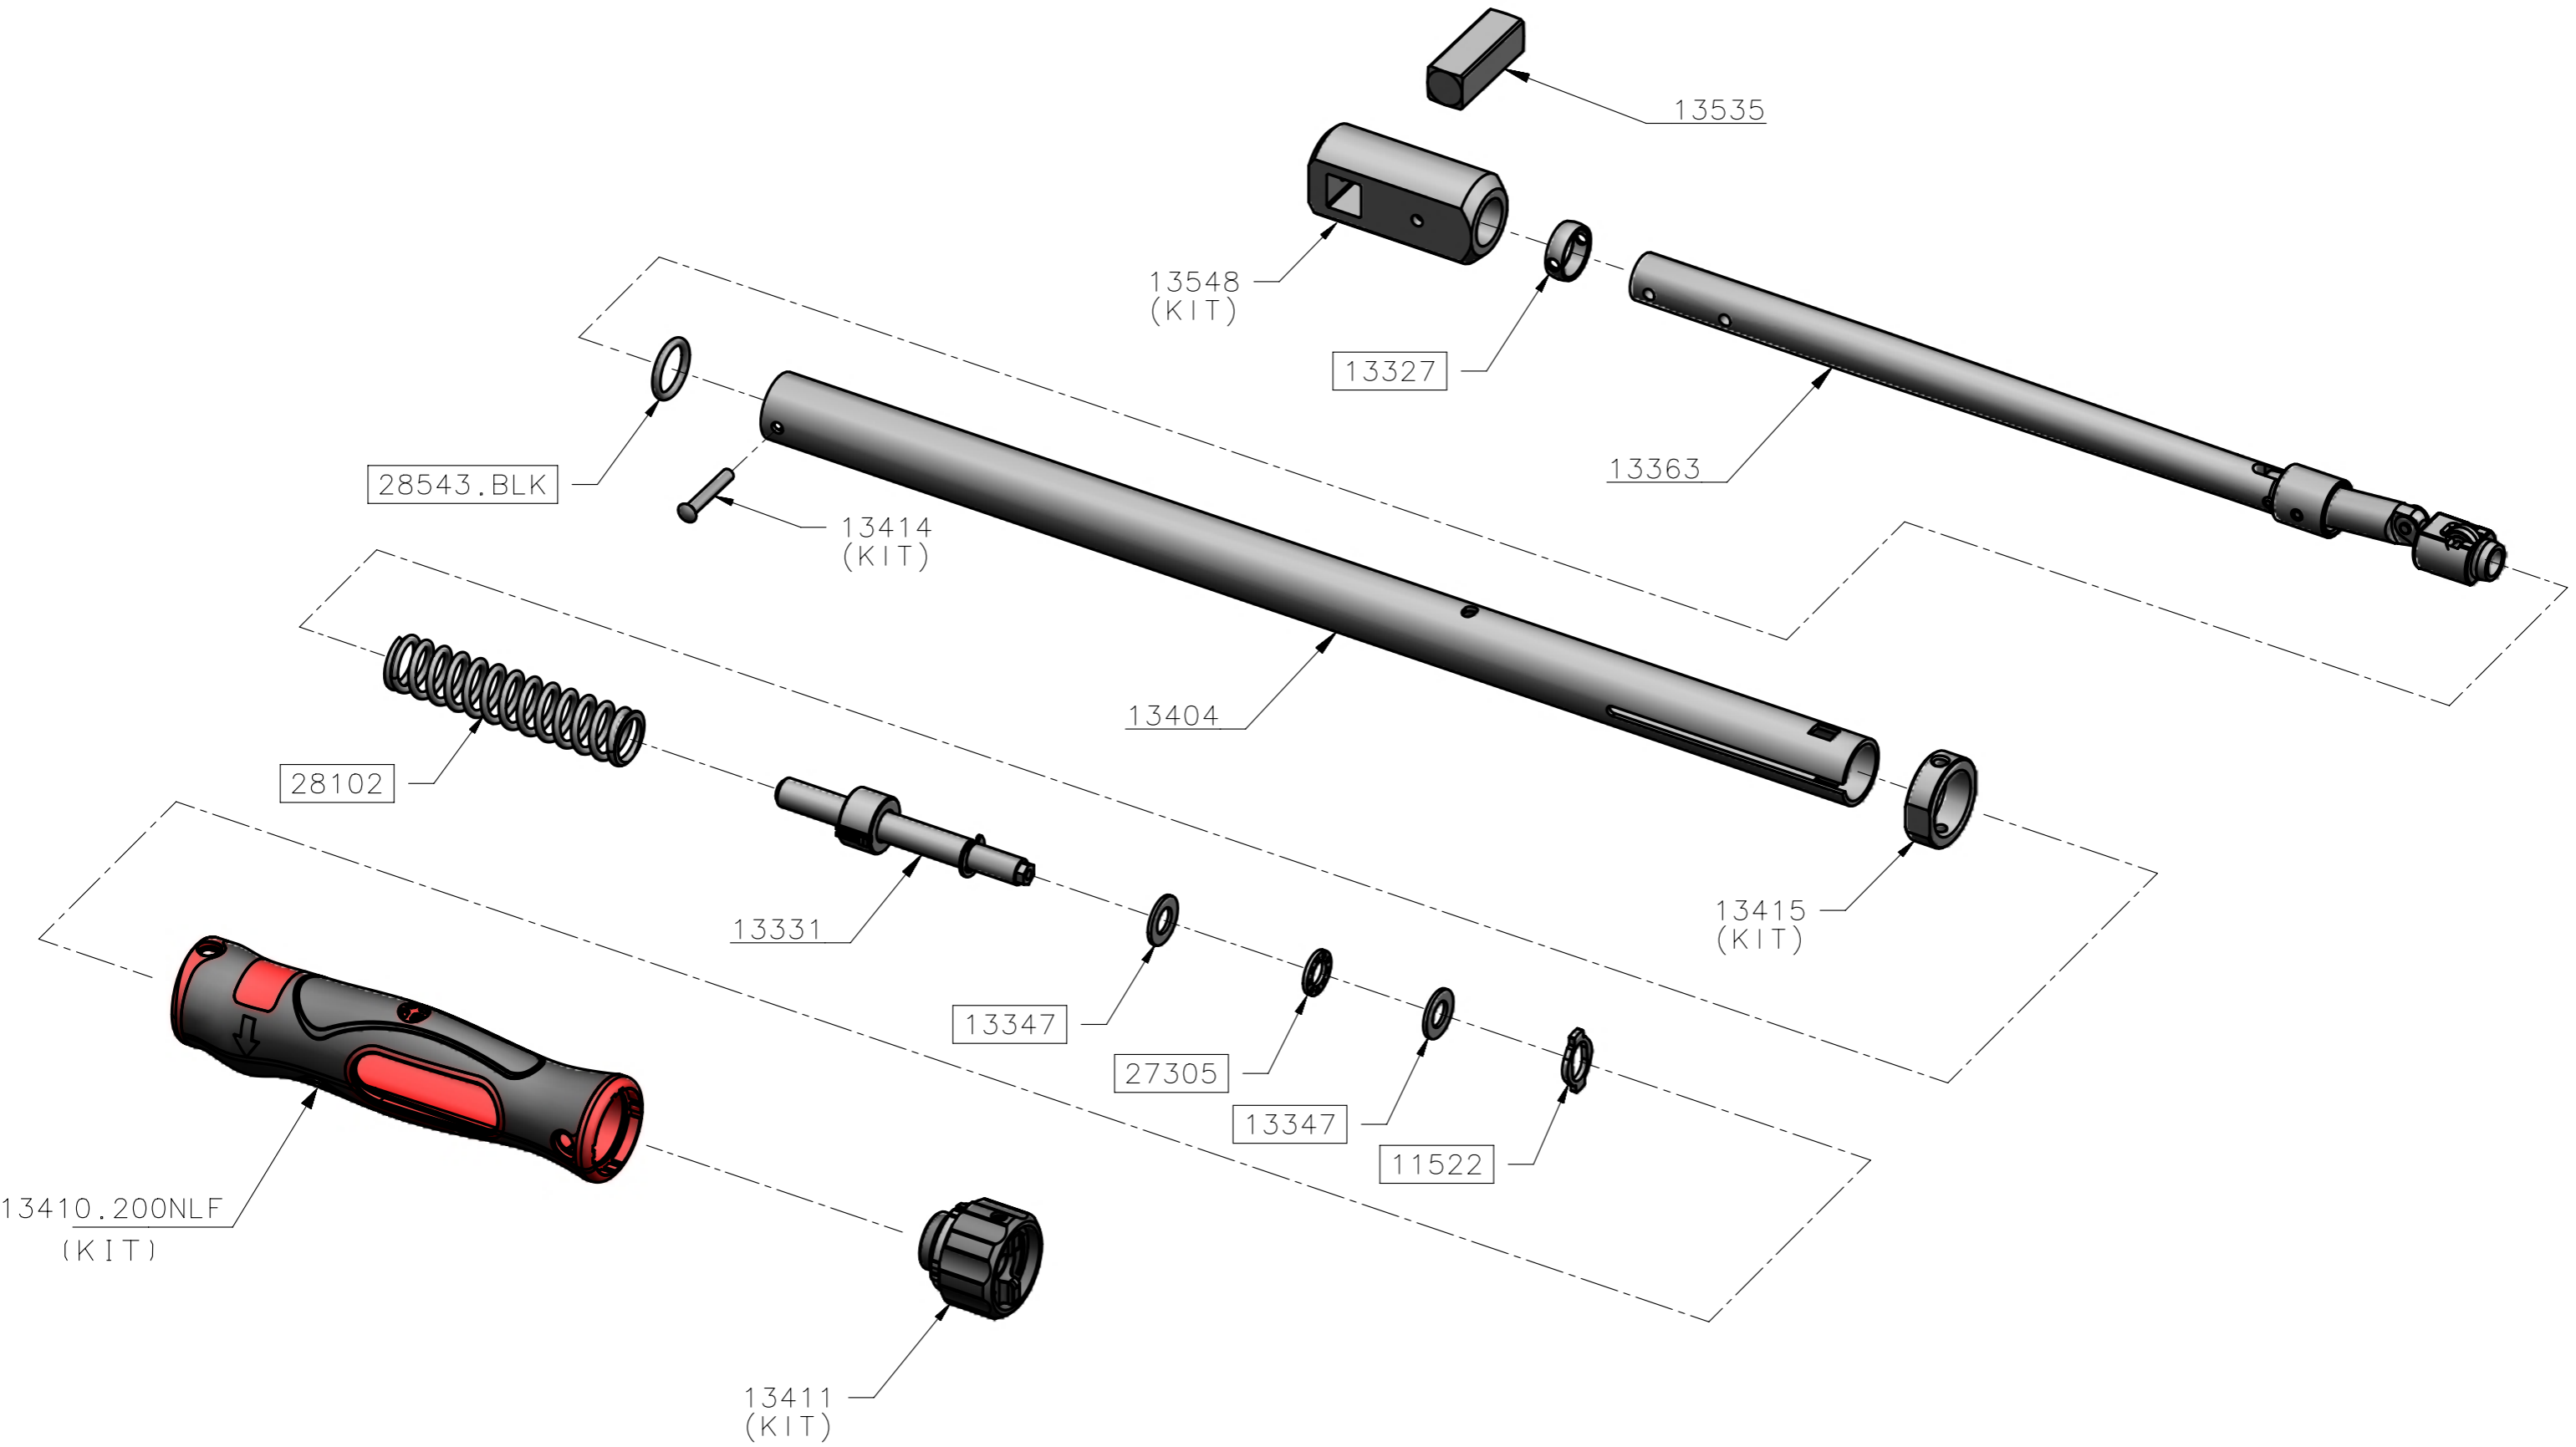

# 13555 - TW TTf FIXED HEAD TT200 1/2 SQ - SPARES LISTING

ALL BOXED PART NUMBERS ARE SUBJECT TO A MINIMUM ORDER QUANTITY