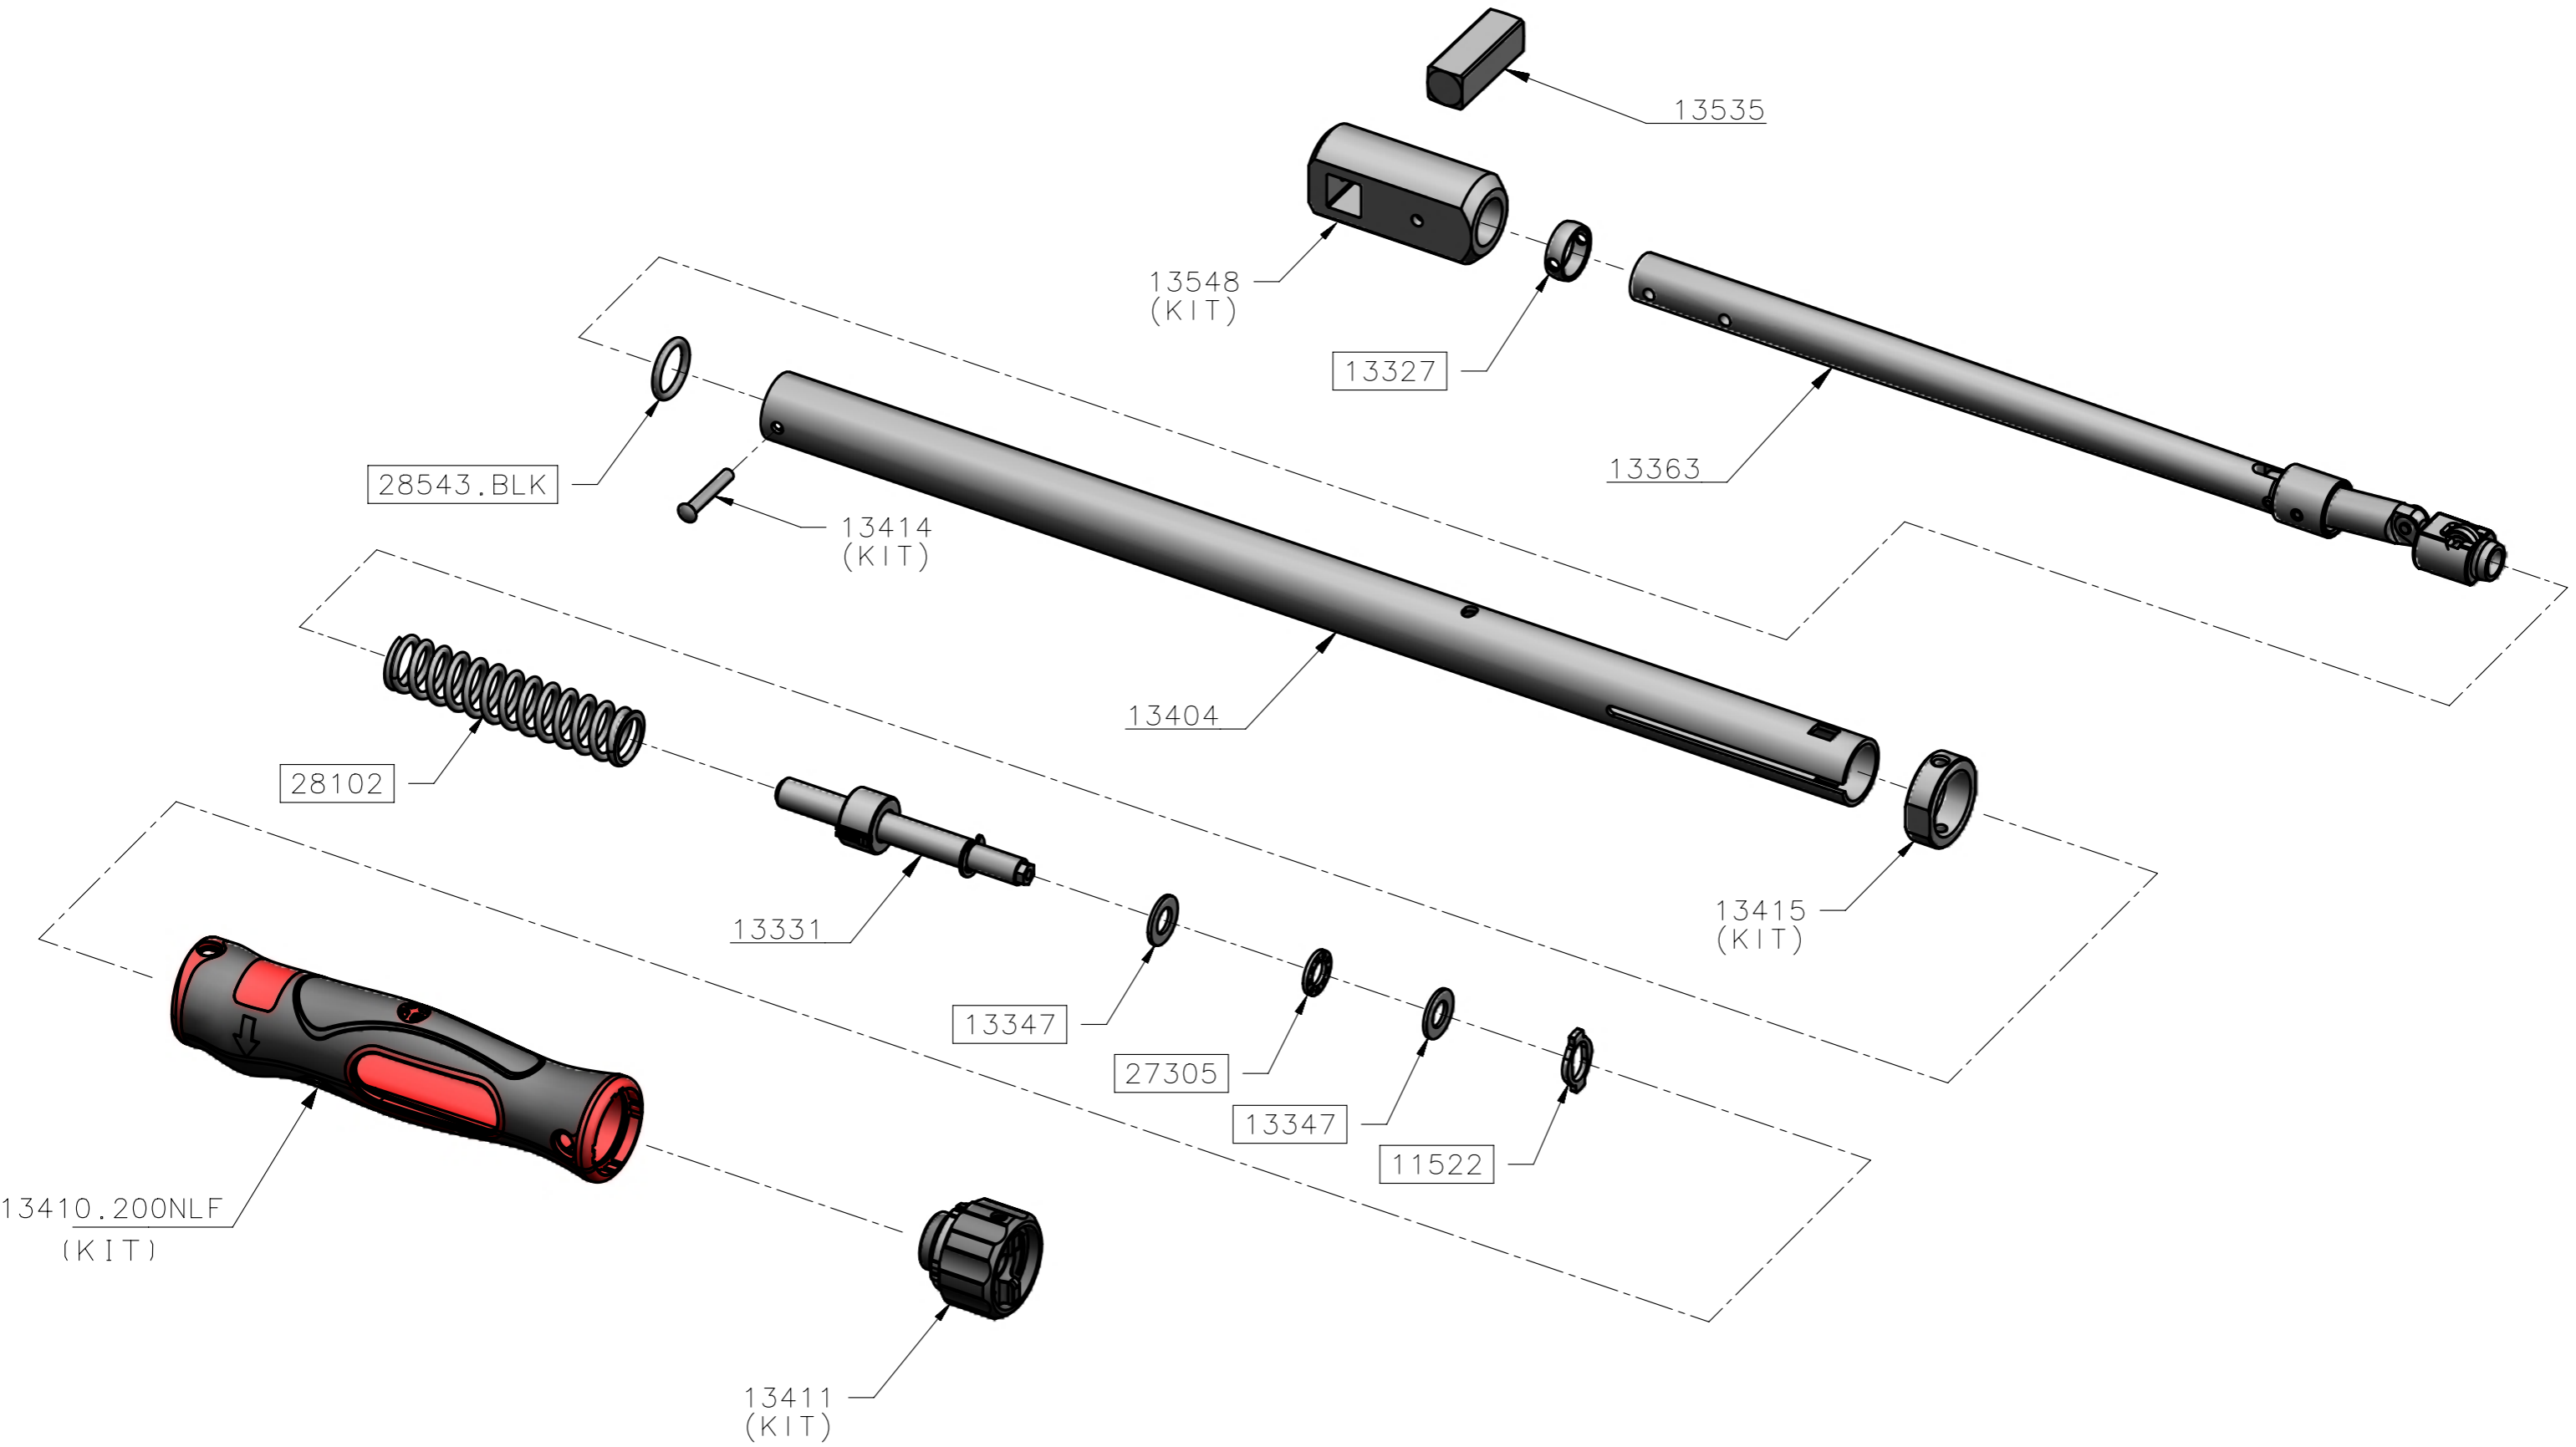

13555 - TW TTf FIXED HEAD TT200 1/2 SQ - SPARES LISTING

ALL BOXED PART NUMBERS ARE SUBJECT TO A MINIMUM ORDER QUANTITY