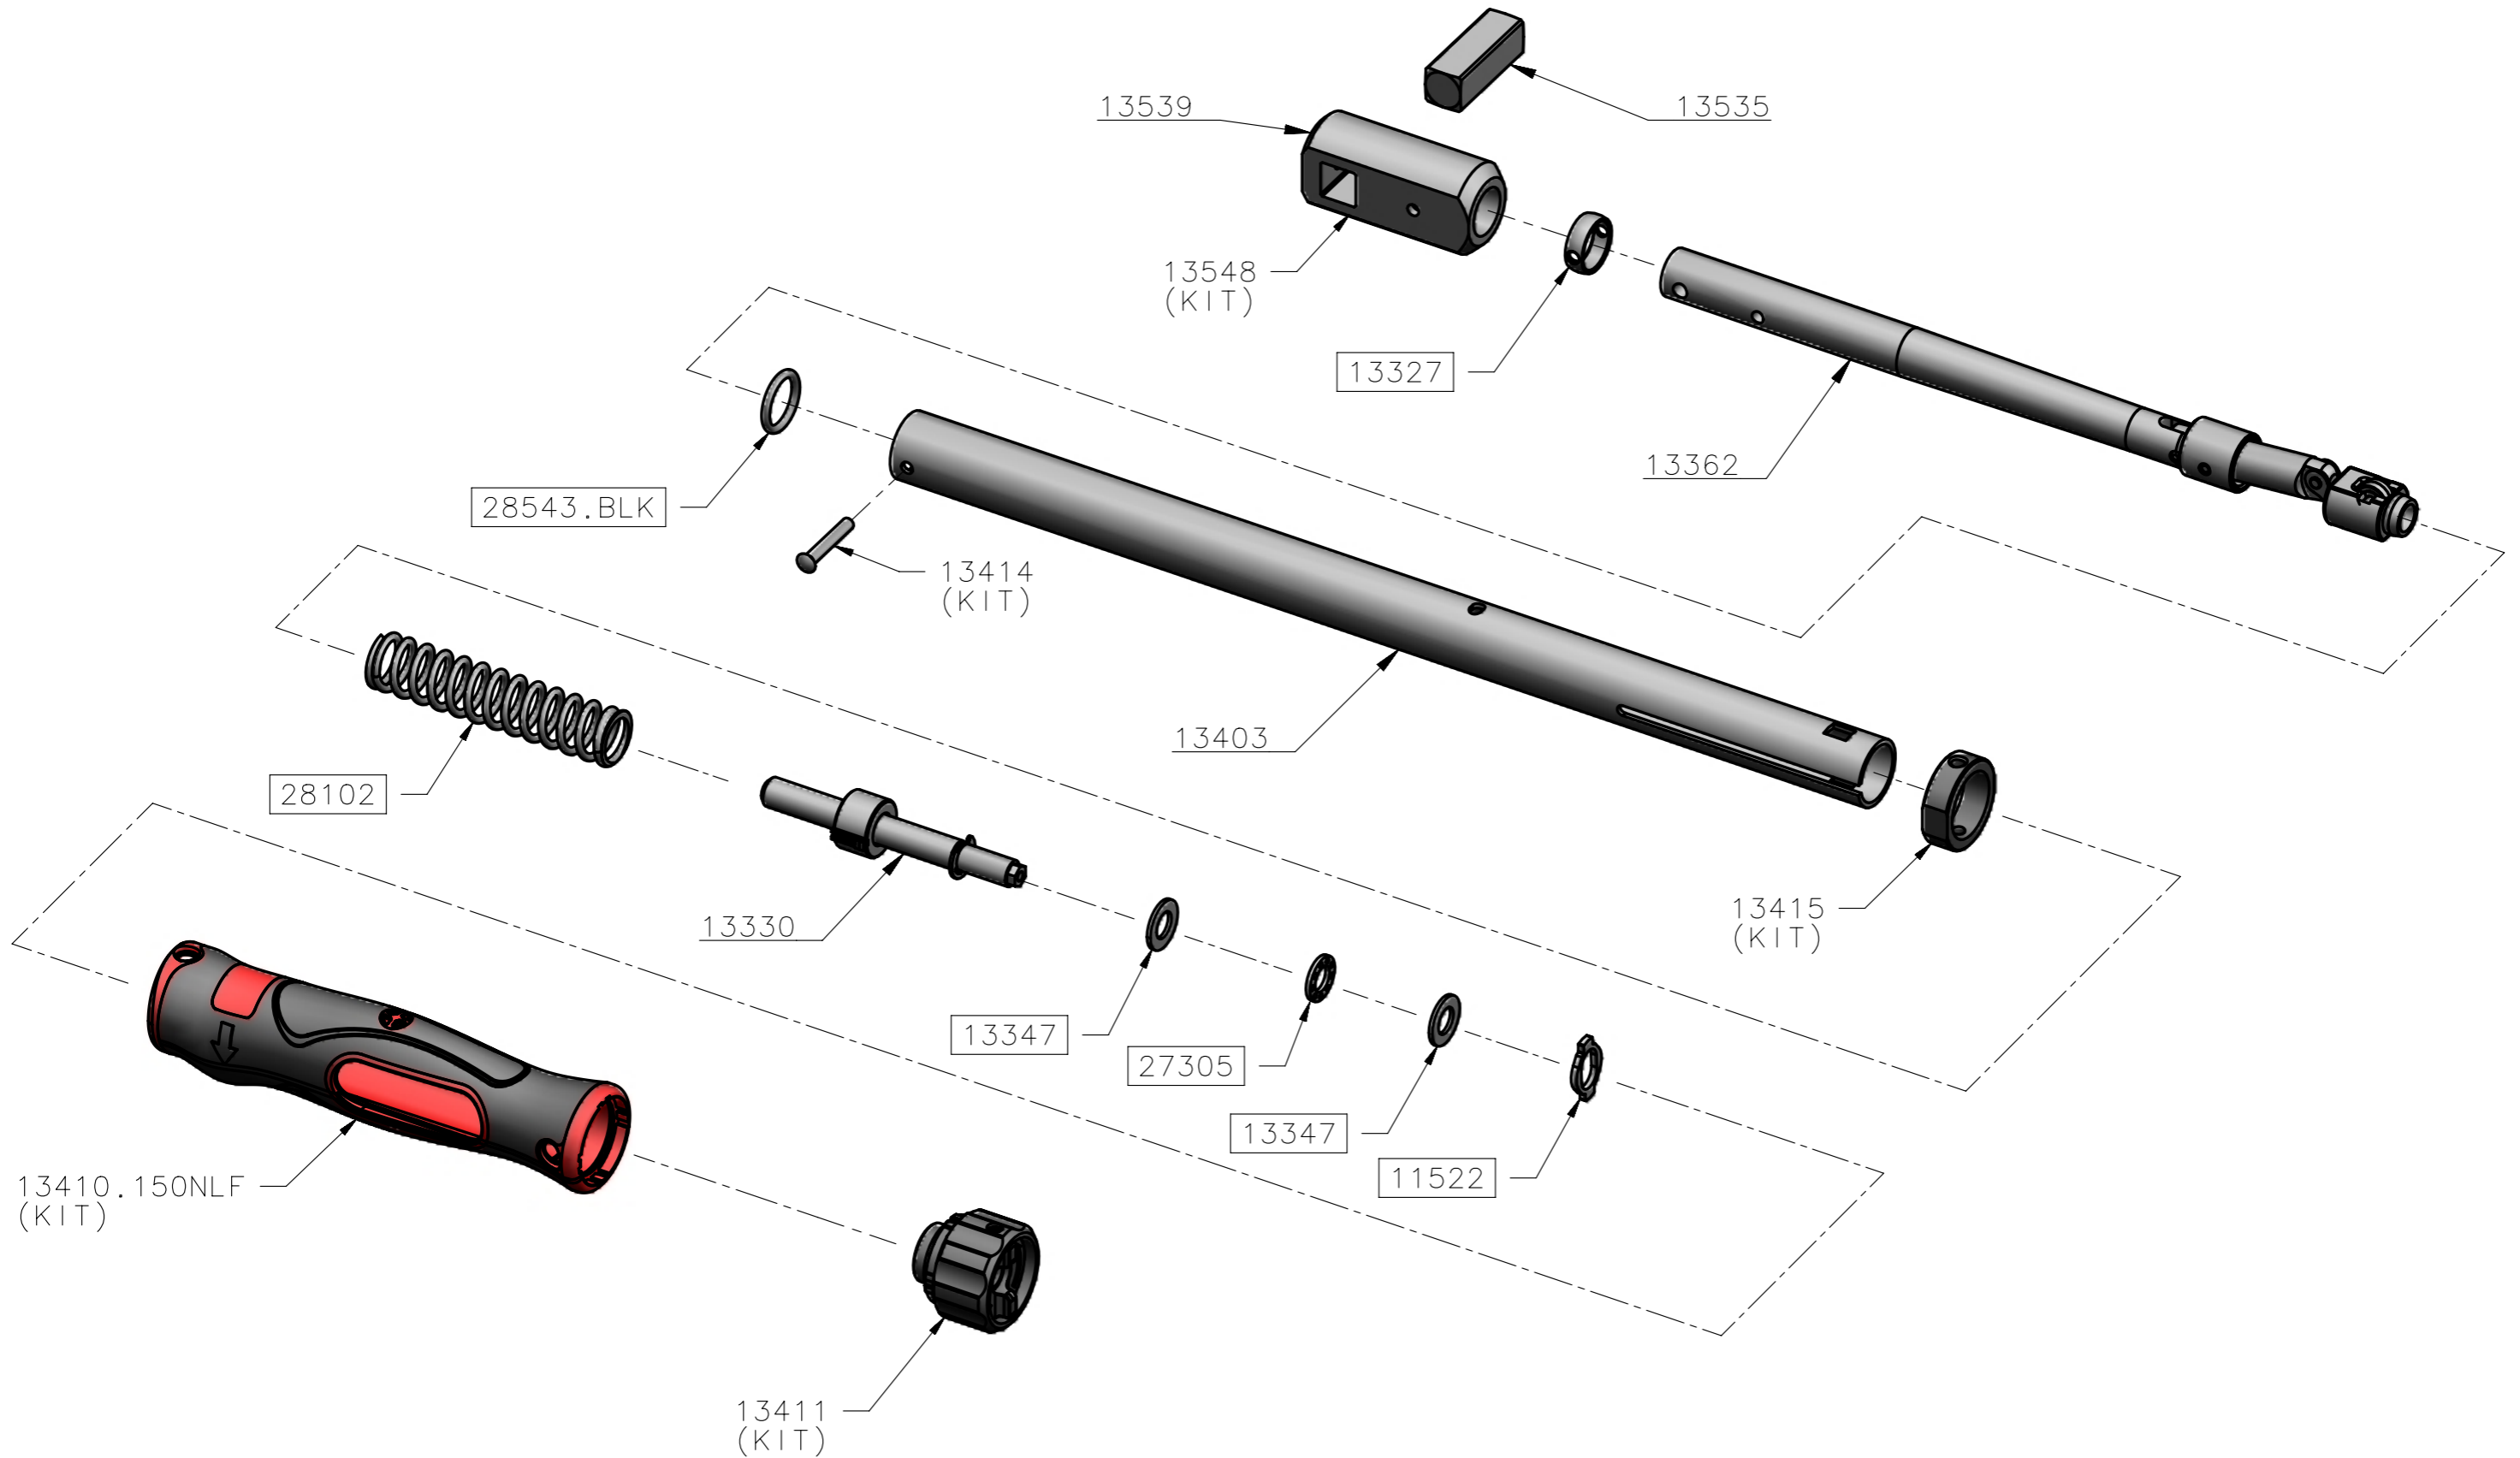

13554 - TW TTf FIXED HEAD TT150 1/2 SQ - SPARES LISTING

ALL BOXED PART NUMBERS ARE SUBJECT TO A MINIMUM ORDER QUANTITY