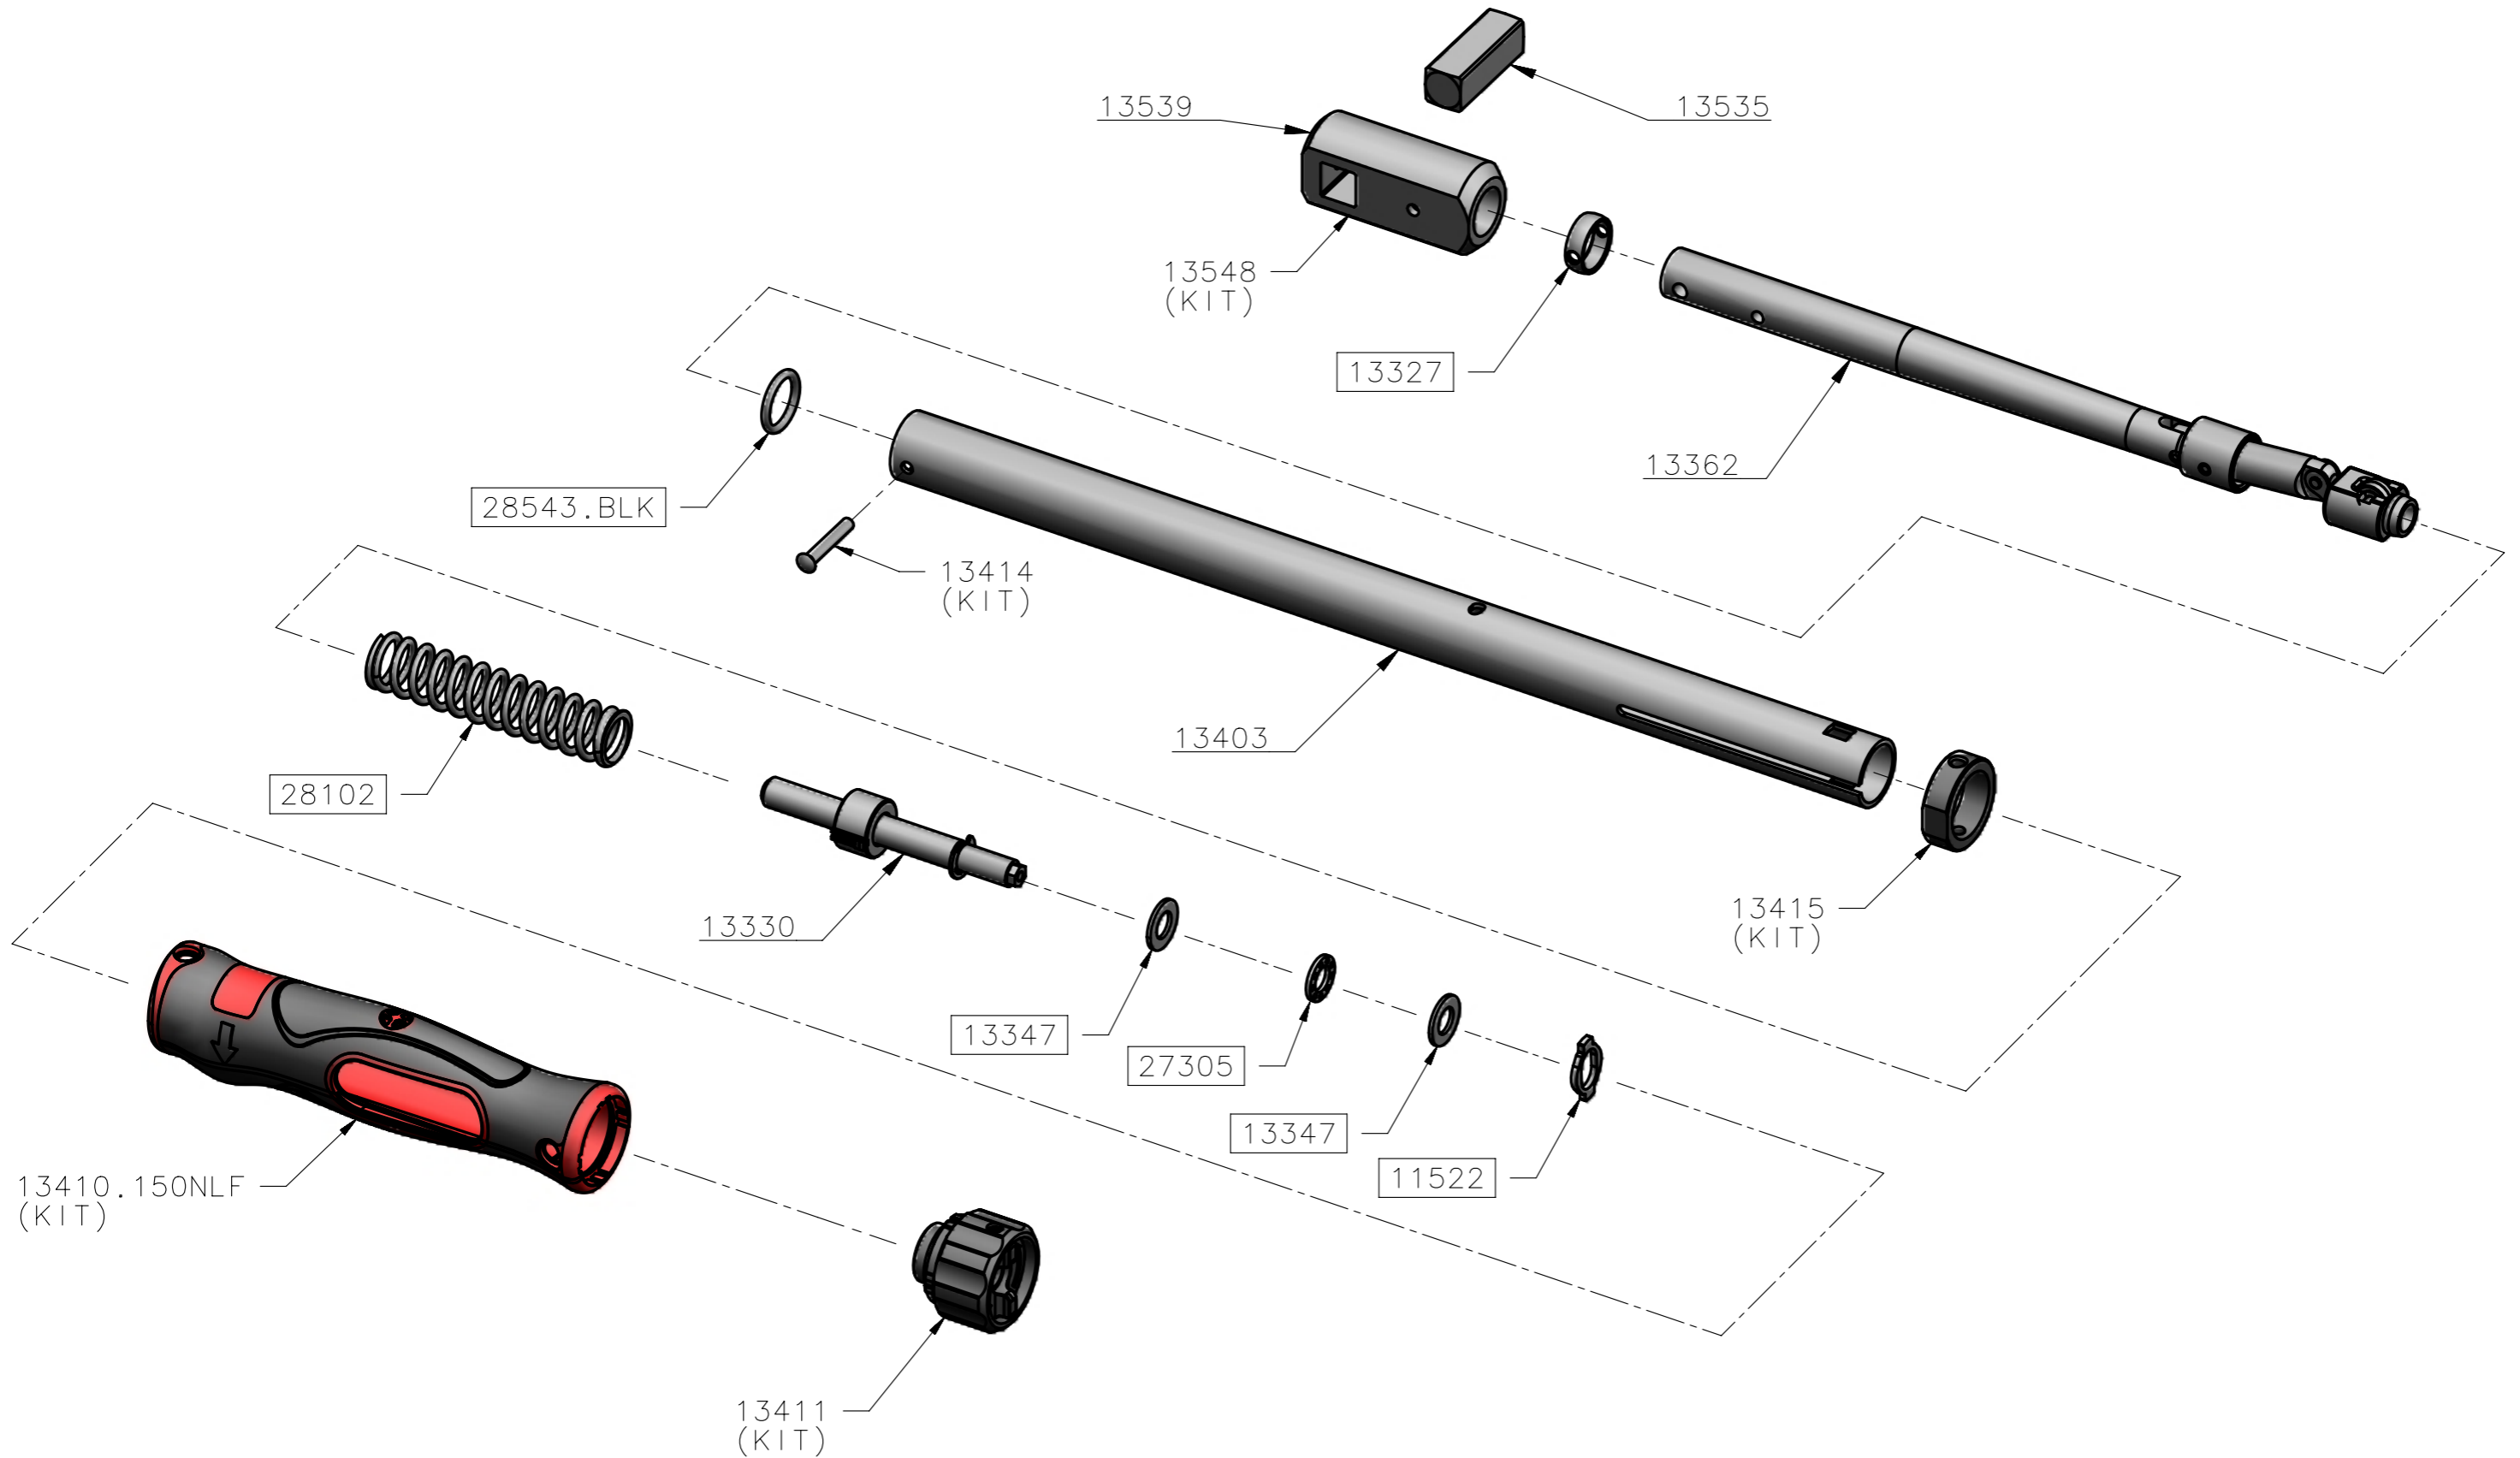

# 13554 - TW TTf FIXED HEAD TT150 1/2 SQ - SPARES LISTING

ALL BOXED PART NUMBERS ARE SUBJECT TO A MINIMUM ORDER QUANTITY