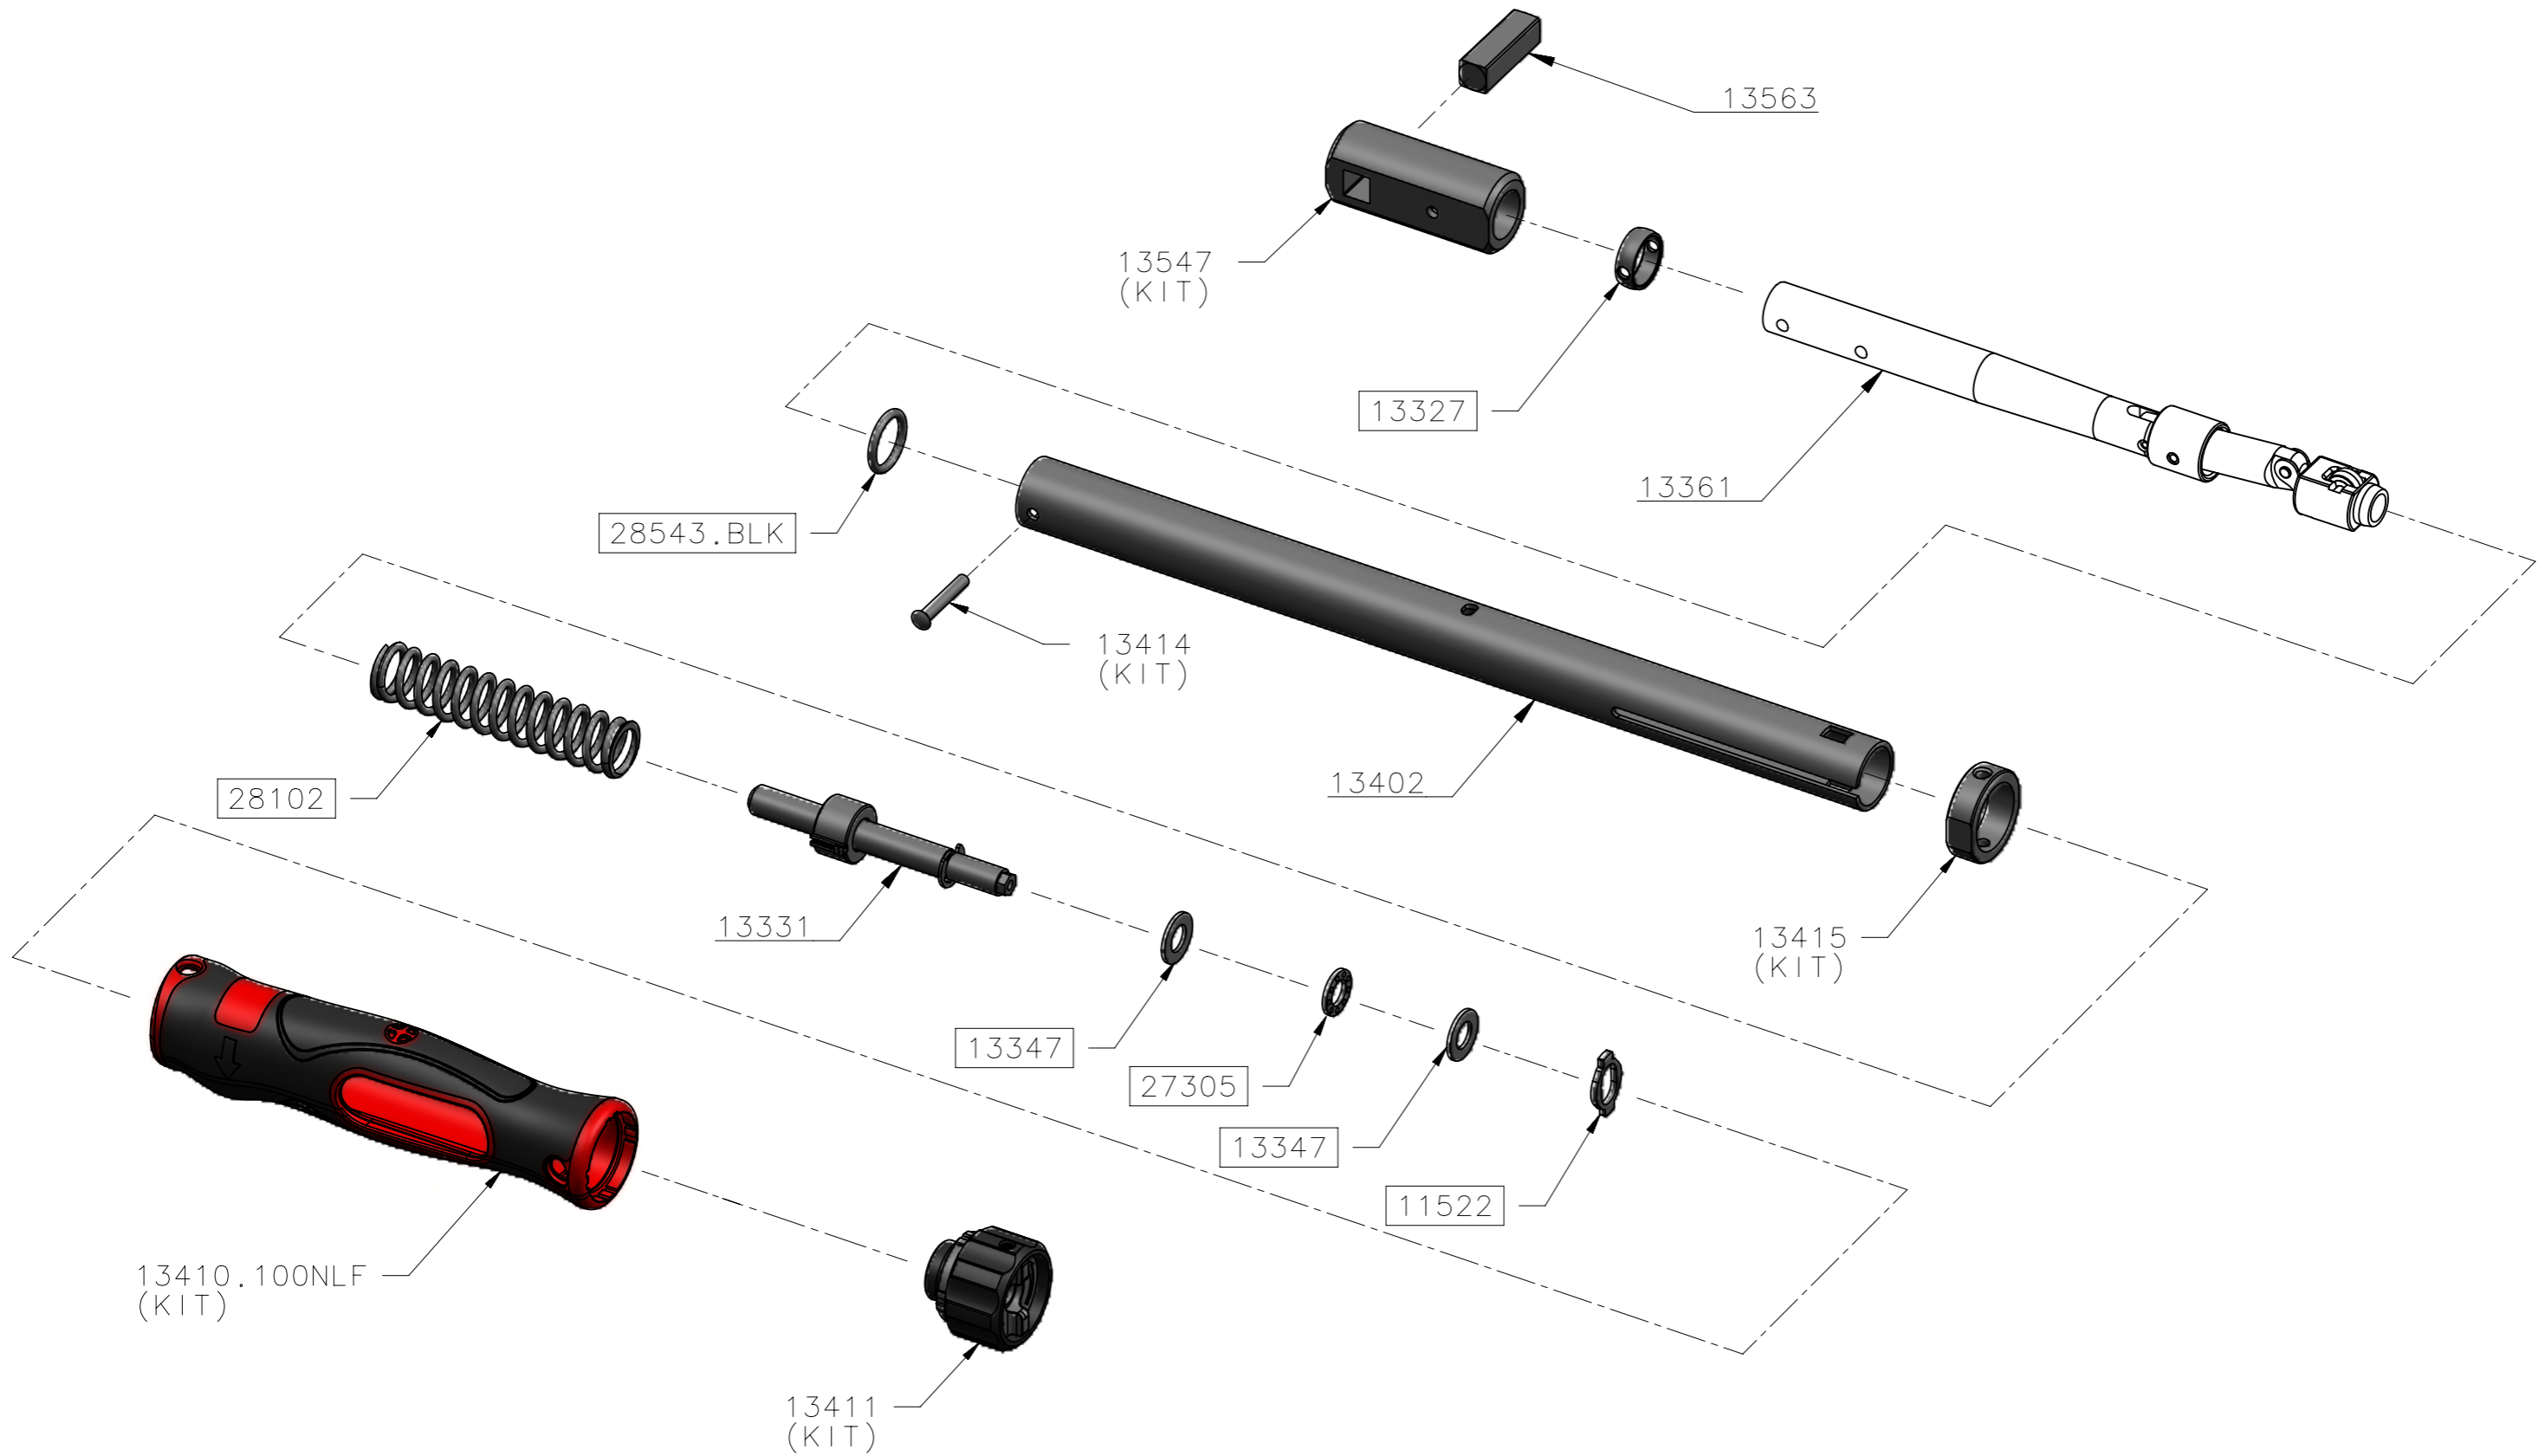

13552 - TW TTf FIXED HEAD TT100 3/8 SQ - SPARES LISTING

ISSUE 3
29JAN14
ECN-005653

ALL BOXED PART NUMBERS ARE SUBJECT TO A MINIMUM ORDER QUANTITY