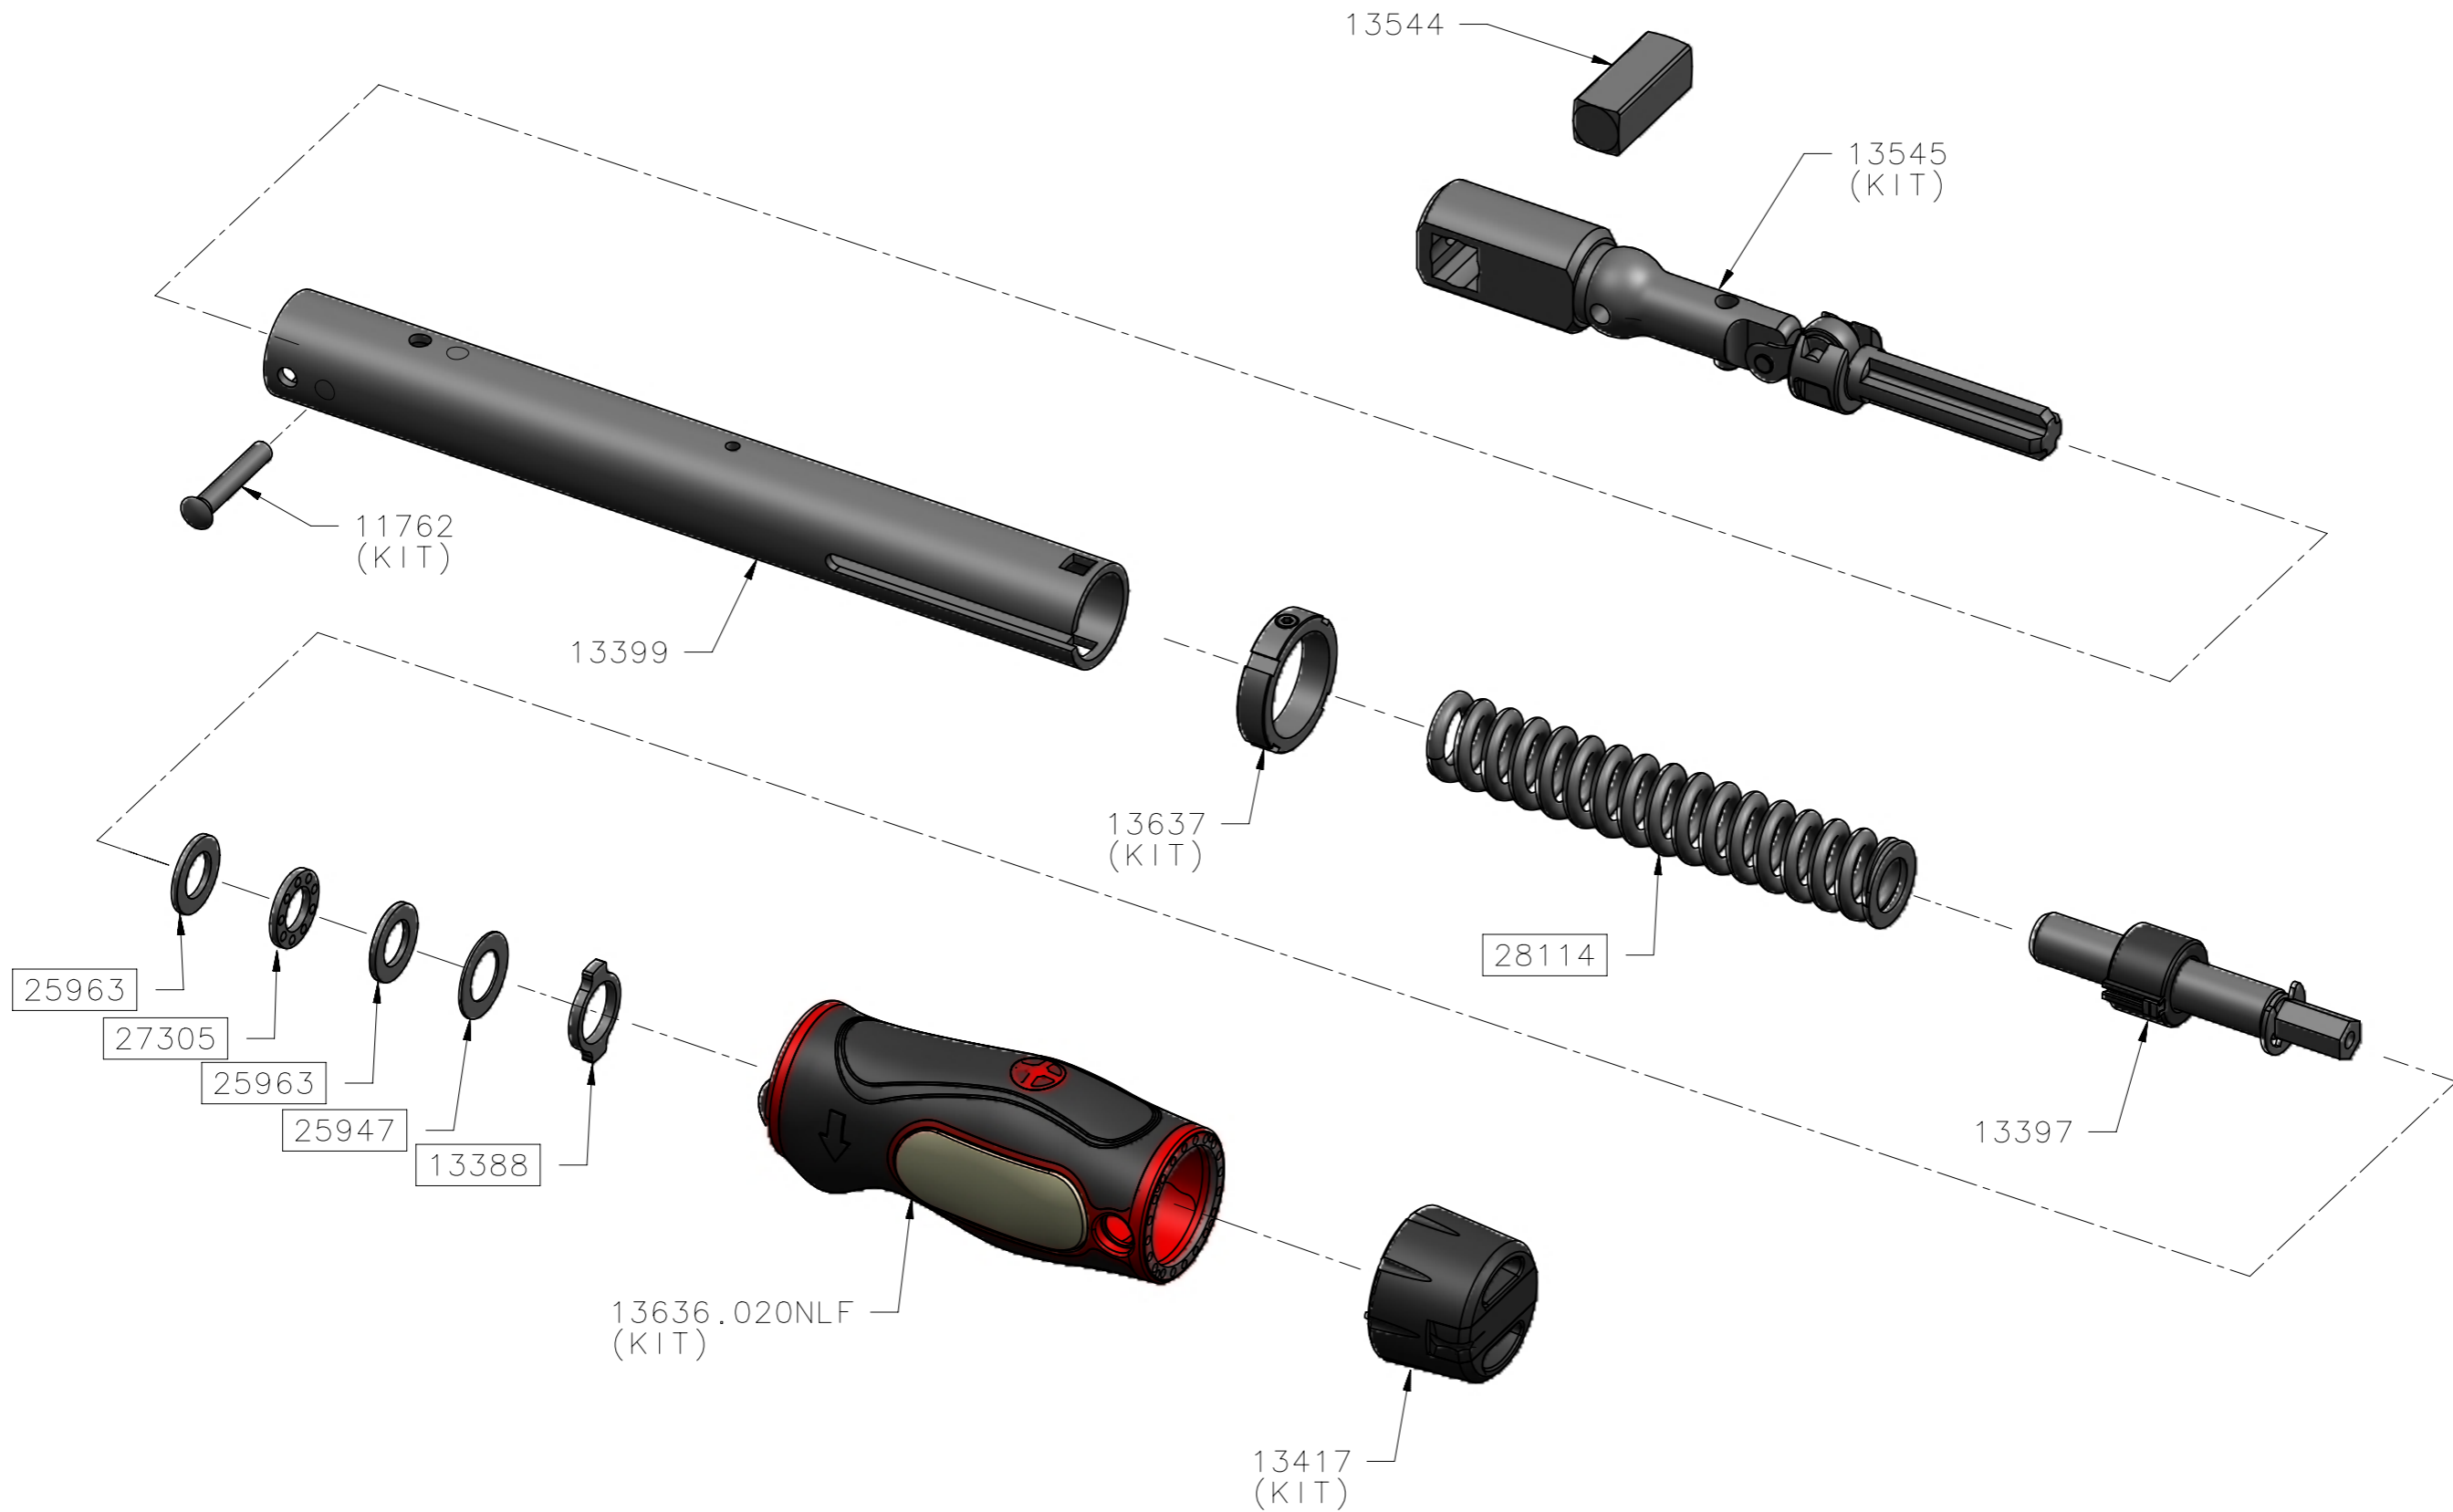

# 13550 - TW TTf20 FIXED HEAD 3/8 SQ - SPARES LISTING

ALL BOXED PART NUMBERS ARE SUBJECT TO A MINIMUM ORDER QUANTITY