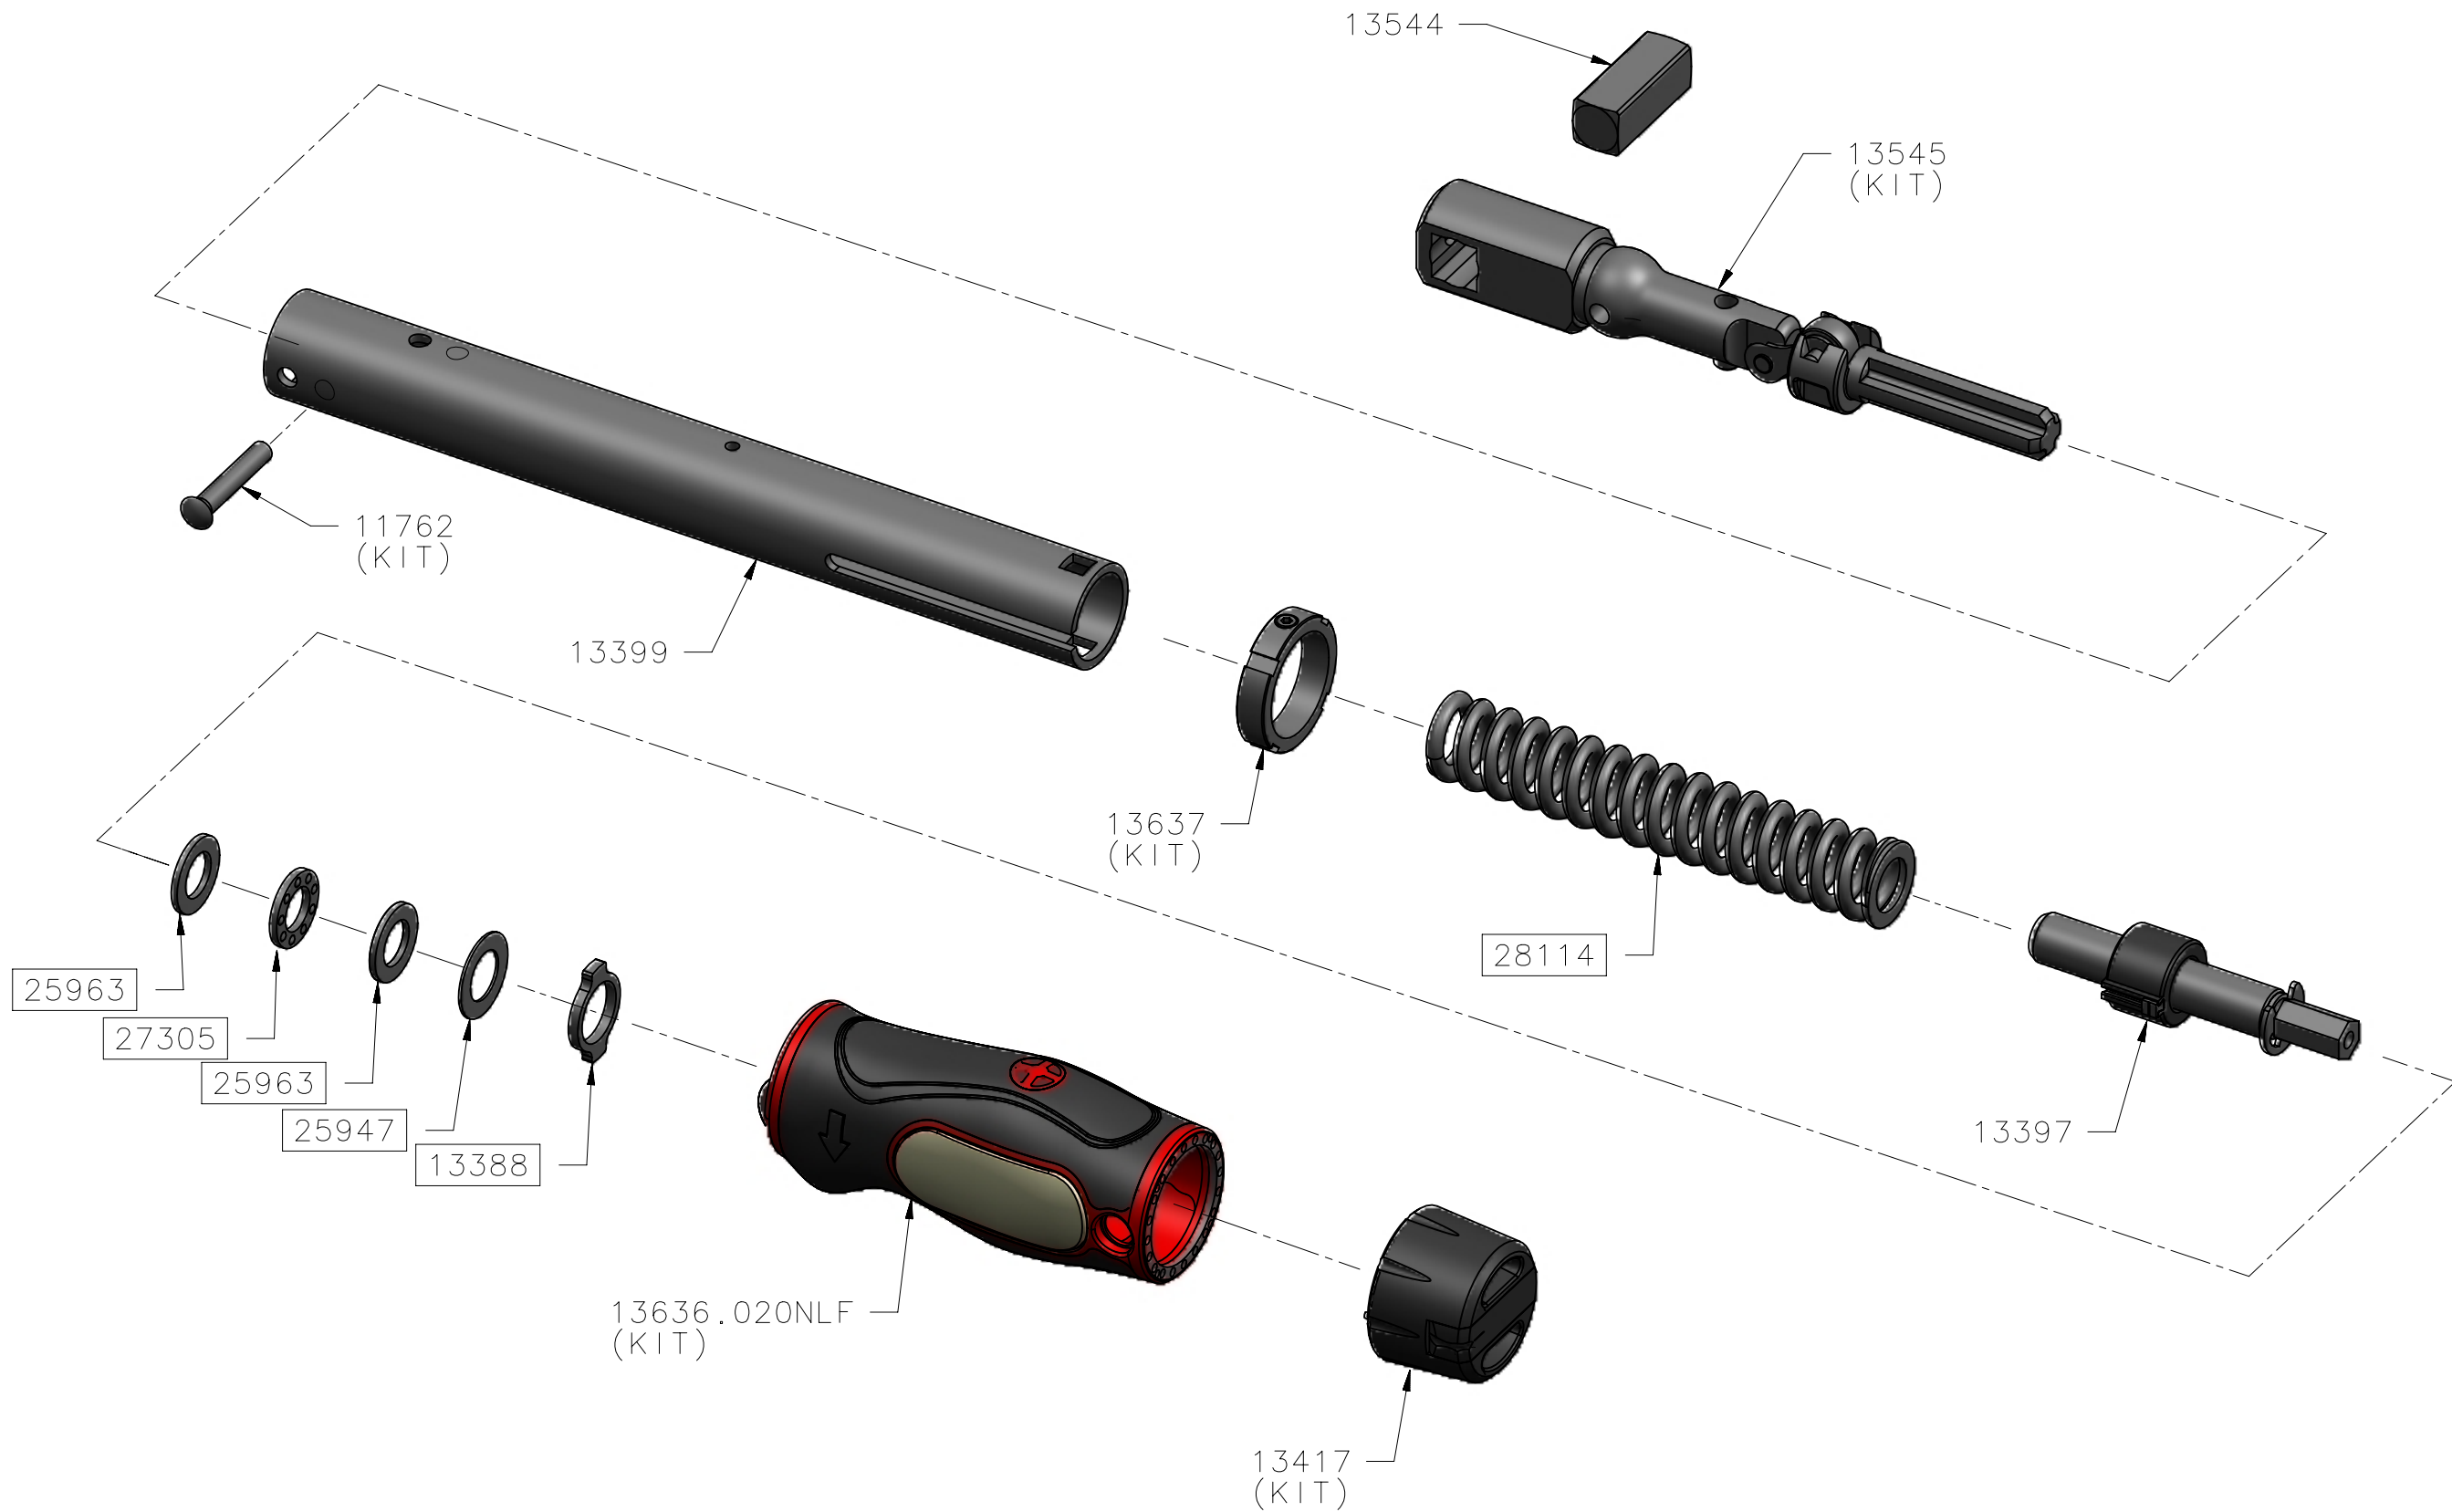

13550 - TW TTf20 FIXED HEAD 3/8 SQ - SPARES LISTING

ALL BOXED PART NUMBERS ARE SUBJECT TO A MINIMUM ORDER QUANTITY