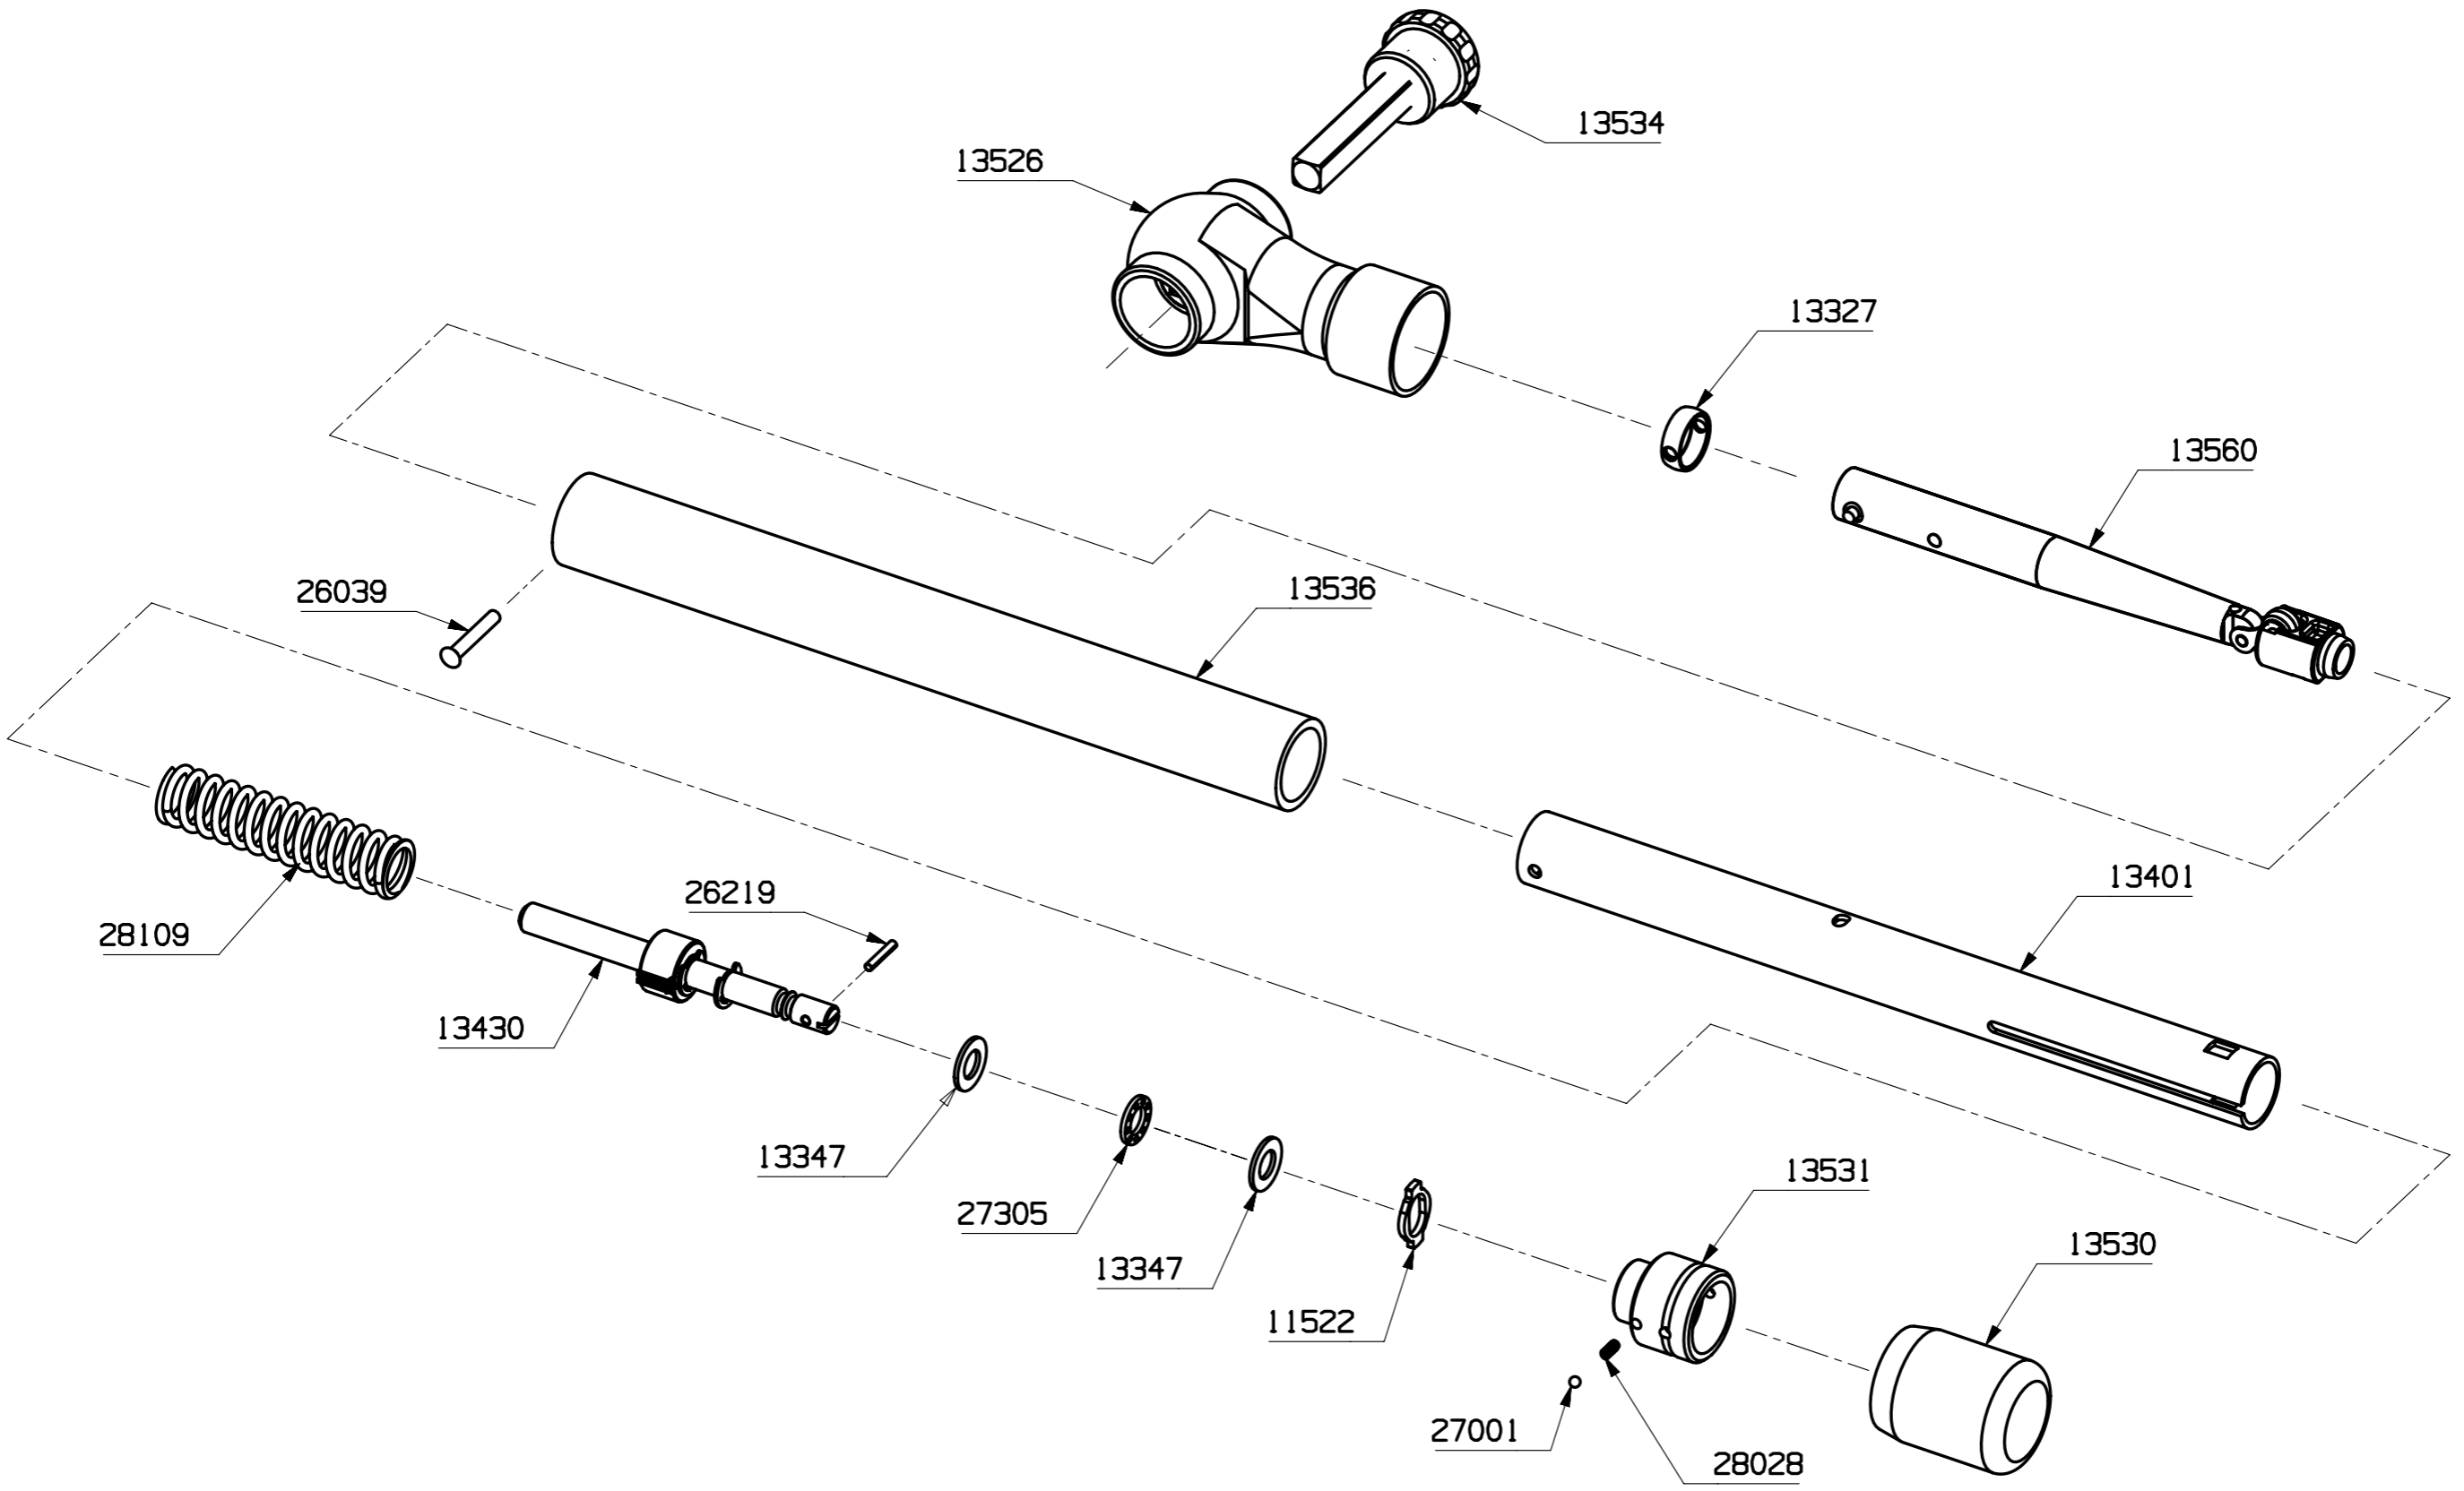

# 13540 - TW TT60 3/8" SQ DR. INSULATED

# 13540 - TW TT60 3/8" SQ DR. INSULATED

13536	1	INSULATED NYLON BODY TUBE COVER
28109	1	TRUTORQUE COMP SPRING LBF.FT
26219	1	TENSION PIN 3/32IN DIA X 9/16IN
13530	1	ADJUSTING KNOB INSULATED COVER
13560	1	TT50 INSULATED T/W PLUNGERED L/ARM ASSEMBLY
28028	1	SPRG/COMP 3DIAx6.35x0.5WD
13526	1	INSULATED 3/8 PTR RATCHET ASSEMBLY
11522	1	END STOP
13347	2	TRUTORQUE HARDENED WASHER
27305	1	SPECIAL THRUST BEARING FOR TORQUE WRENCHES
27001	1	STEEL BALL 1/8IN DIA
13401	1	TRUTORQUE TT50 BODY TUBE SATIN
13327	1	TRUTORQUE 16MM ID OLIVE
13430	1	TRUTORQUE EXTENDED ADJ SCREW ASSY FOR INSULATED T/W
13534	1	SQ. DRIVE AND MUSHROOM ASSY FOR 3/8 INSULATED T/W
13531	1	TRUTORQUE INSULATED T/W ADJUSTING KNOB
26039	1	RIVET SEMI-TUBULAR FOR SLIM LINE
Part No	Qty	Description