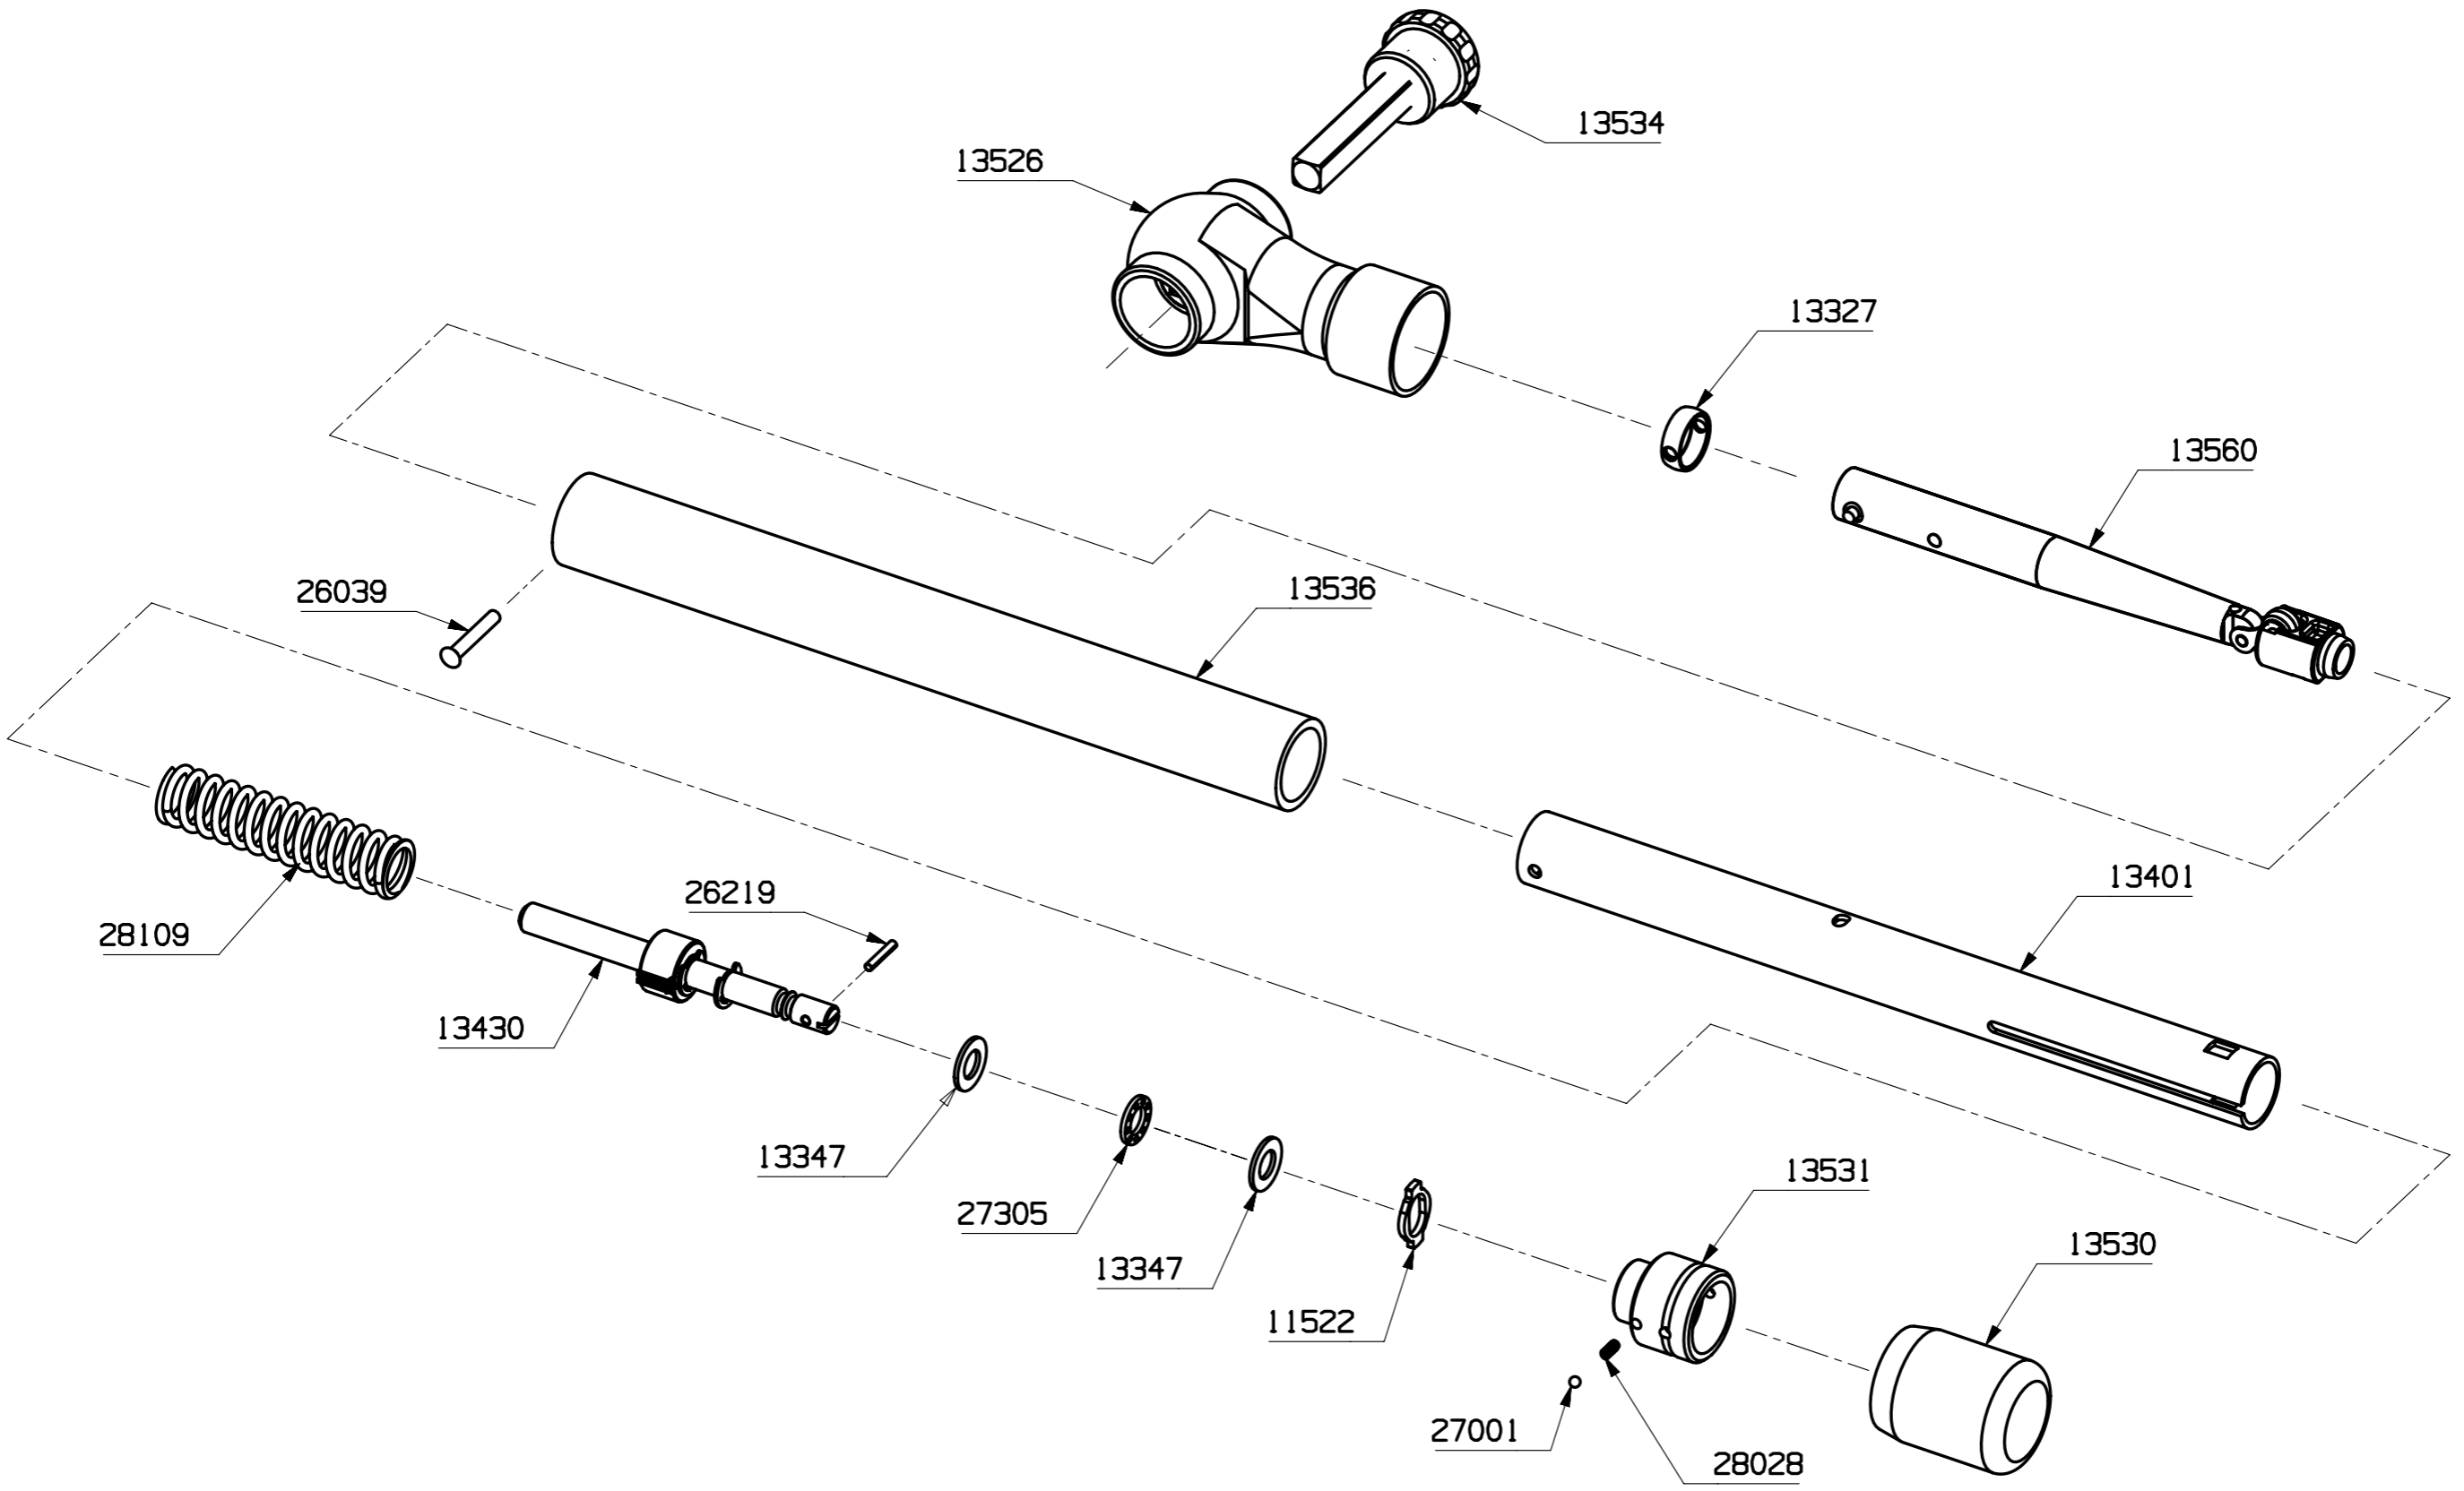

13540 - TW TT60 3/8" SQ DR. INSULATED

13540 - TW TT60 3/8" SQ DR. INSULATED

13536	1	INSULATED NYLON BODY TUBE COVER
28109	1	TRUTORQUE COMP SPRING LBF.FT
26219	1	TENSION PIN 3/32IN DIA X 9/16IN
13530	1	ADJUSTING KNOB INSULATED COVER
13560	1	TT50 INSULATED T/W PLUNGERED L/ARM ASSEMBLY
28028	1	SPRG/COMP 3DIAx6.35x0.5WD
13526	1	INSULATED 3/8 PTR RATCHET ASSEMBLY
11522	1	END STOP
13347	2	TRUTORQUE HARDENED WASHER
27305	1	SPECIAL THRUST BEARING FOR TORQUE WRENCHES
27001	1	STEEL BALL 1/8IN DIA
13401	1	TRUTORQUE TT50 BODY TUBE SATIN
13327	1	TRUTORQUE 16MM ID OLIVE
13430	1	TRUTORQUE EXTENDED ADJ SCREW ASSY FOR INSULATED T/W
13534	1	SQ. DRIVE AND MUSHROOM ASSY FOR 3/8 INSULATED T/W
13531	1	TRUTORQUE INSULATED T/W ADJUSTING KNOB
26039	1	RIVET SEMI-TUBULAR FOR SLIM LINE
Part No	Qty	Description