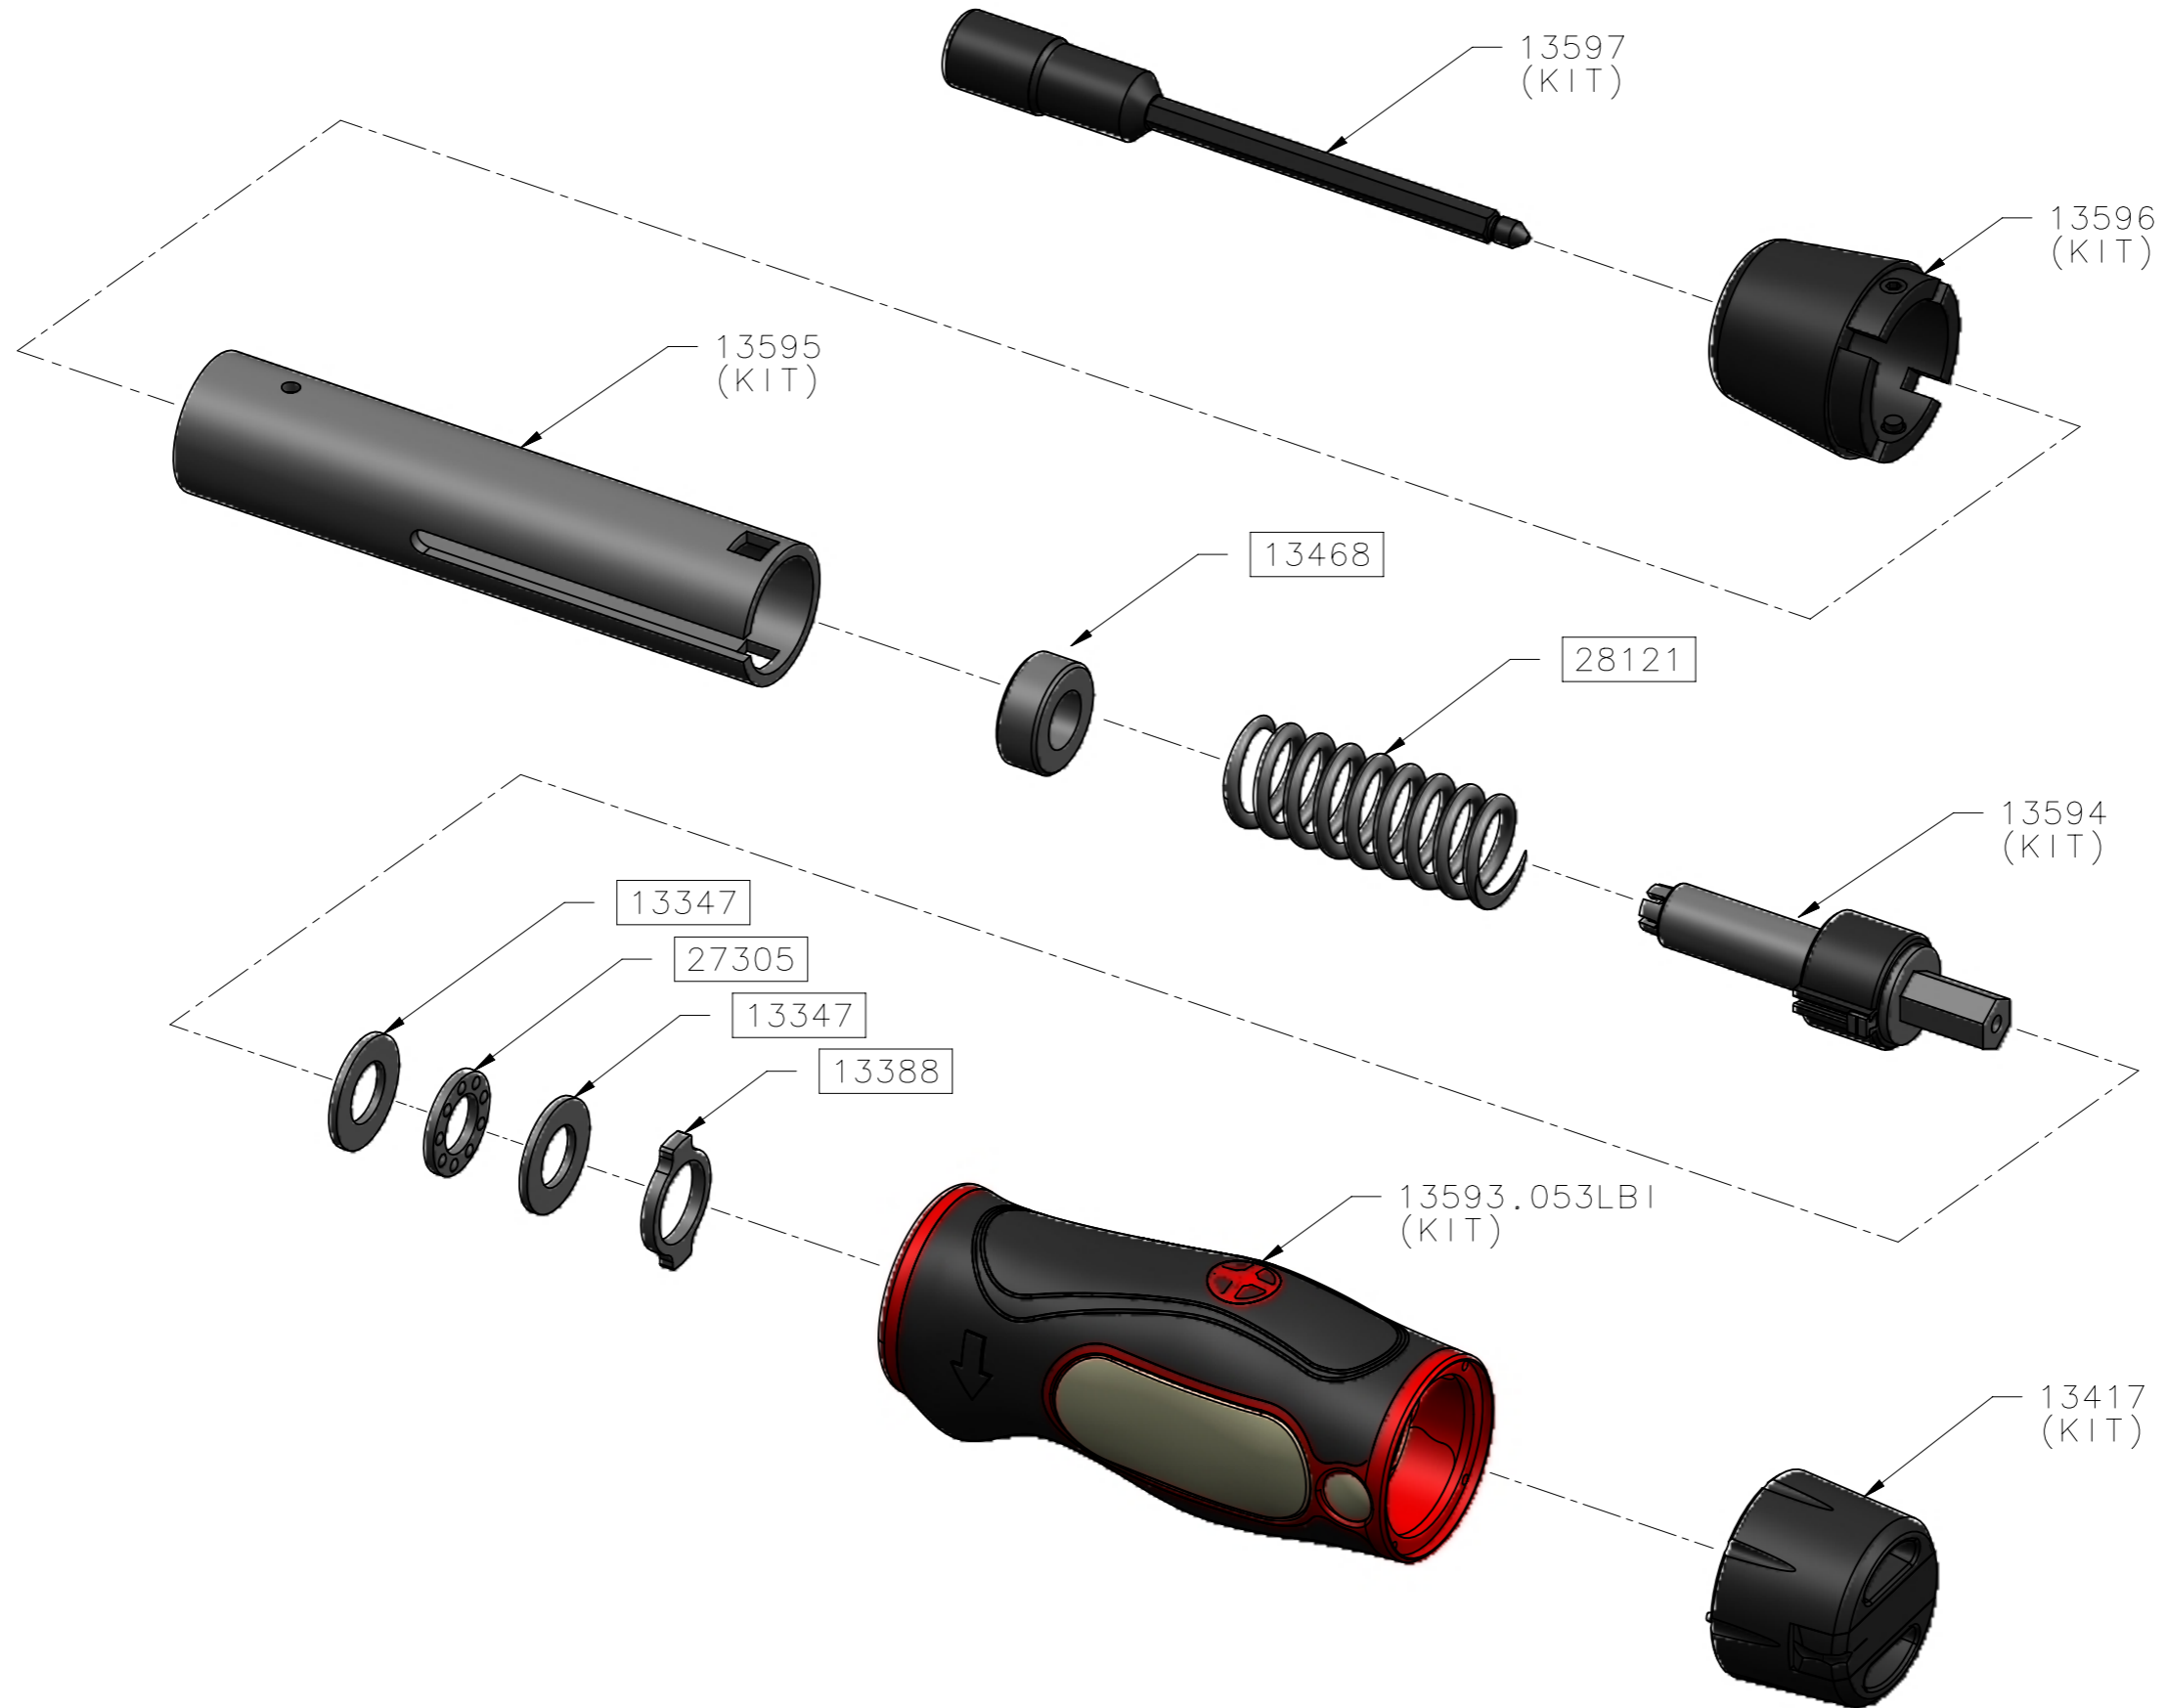

13517 - TT SCREWDRIVER 10 - 53 lbf.in - SPARES LISTING

ALL BOXED PARTS ARE SUBJECT TO A MINIMUM ORDER QUANTITY