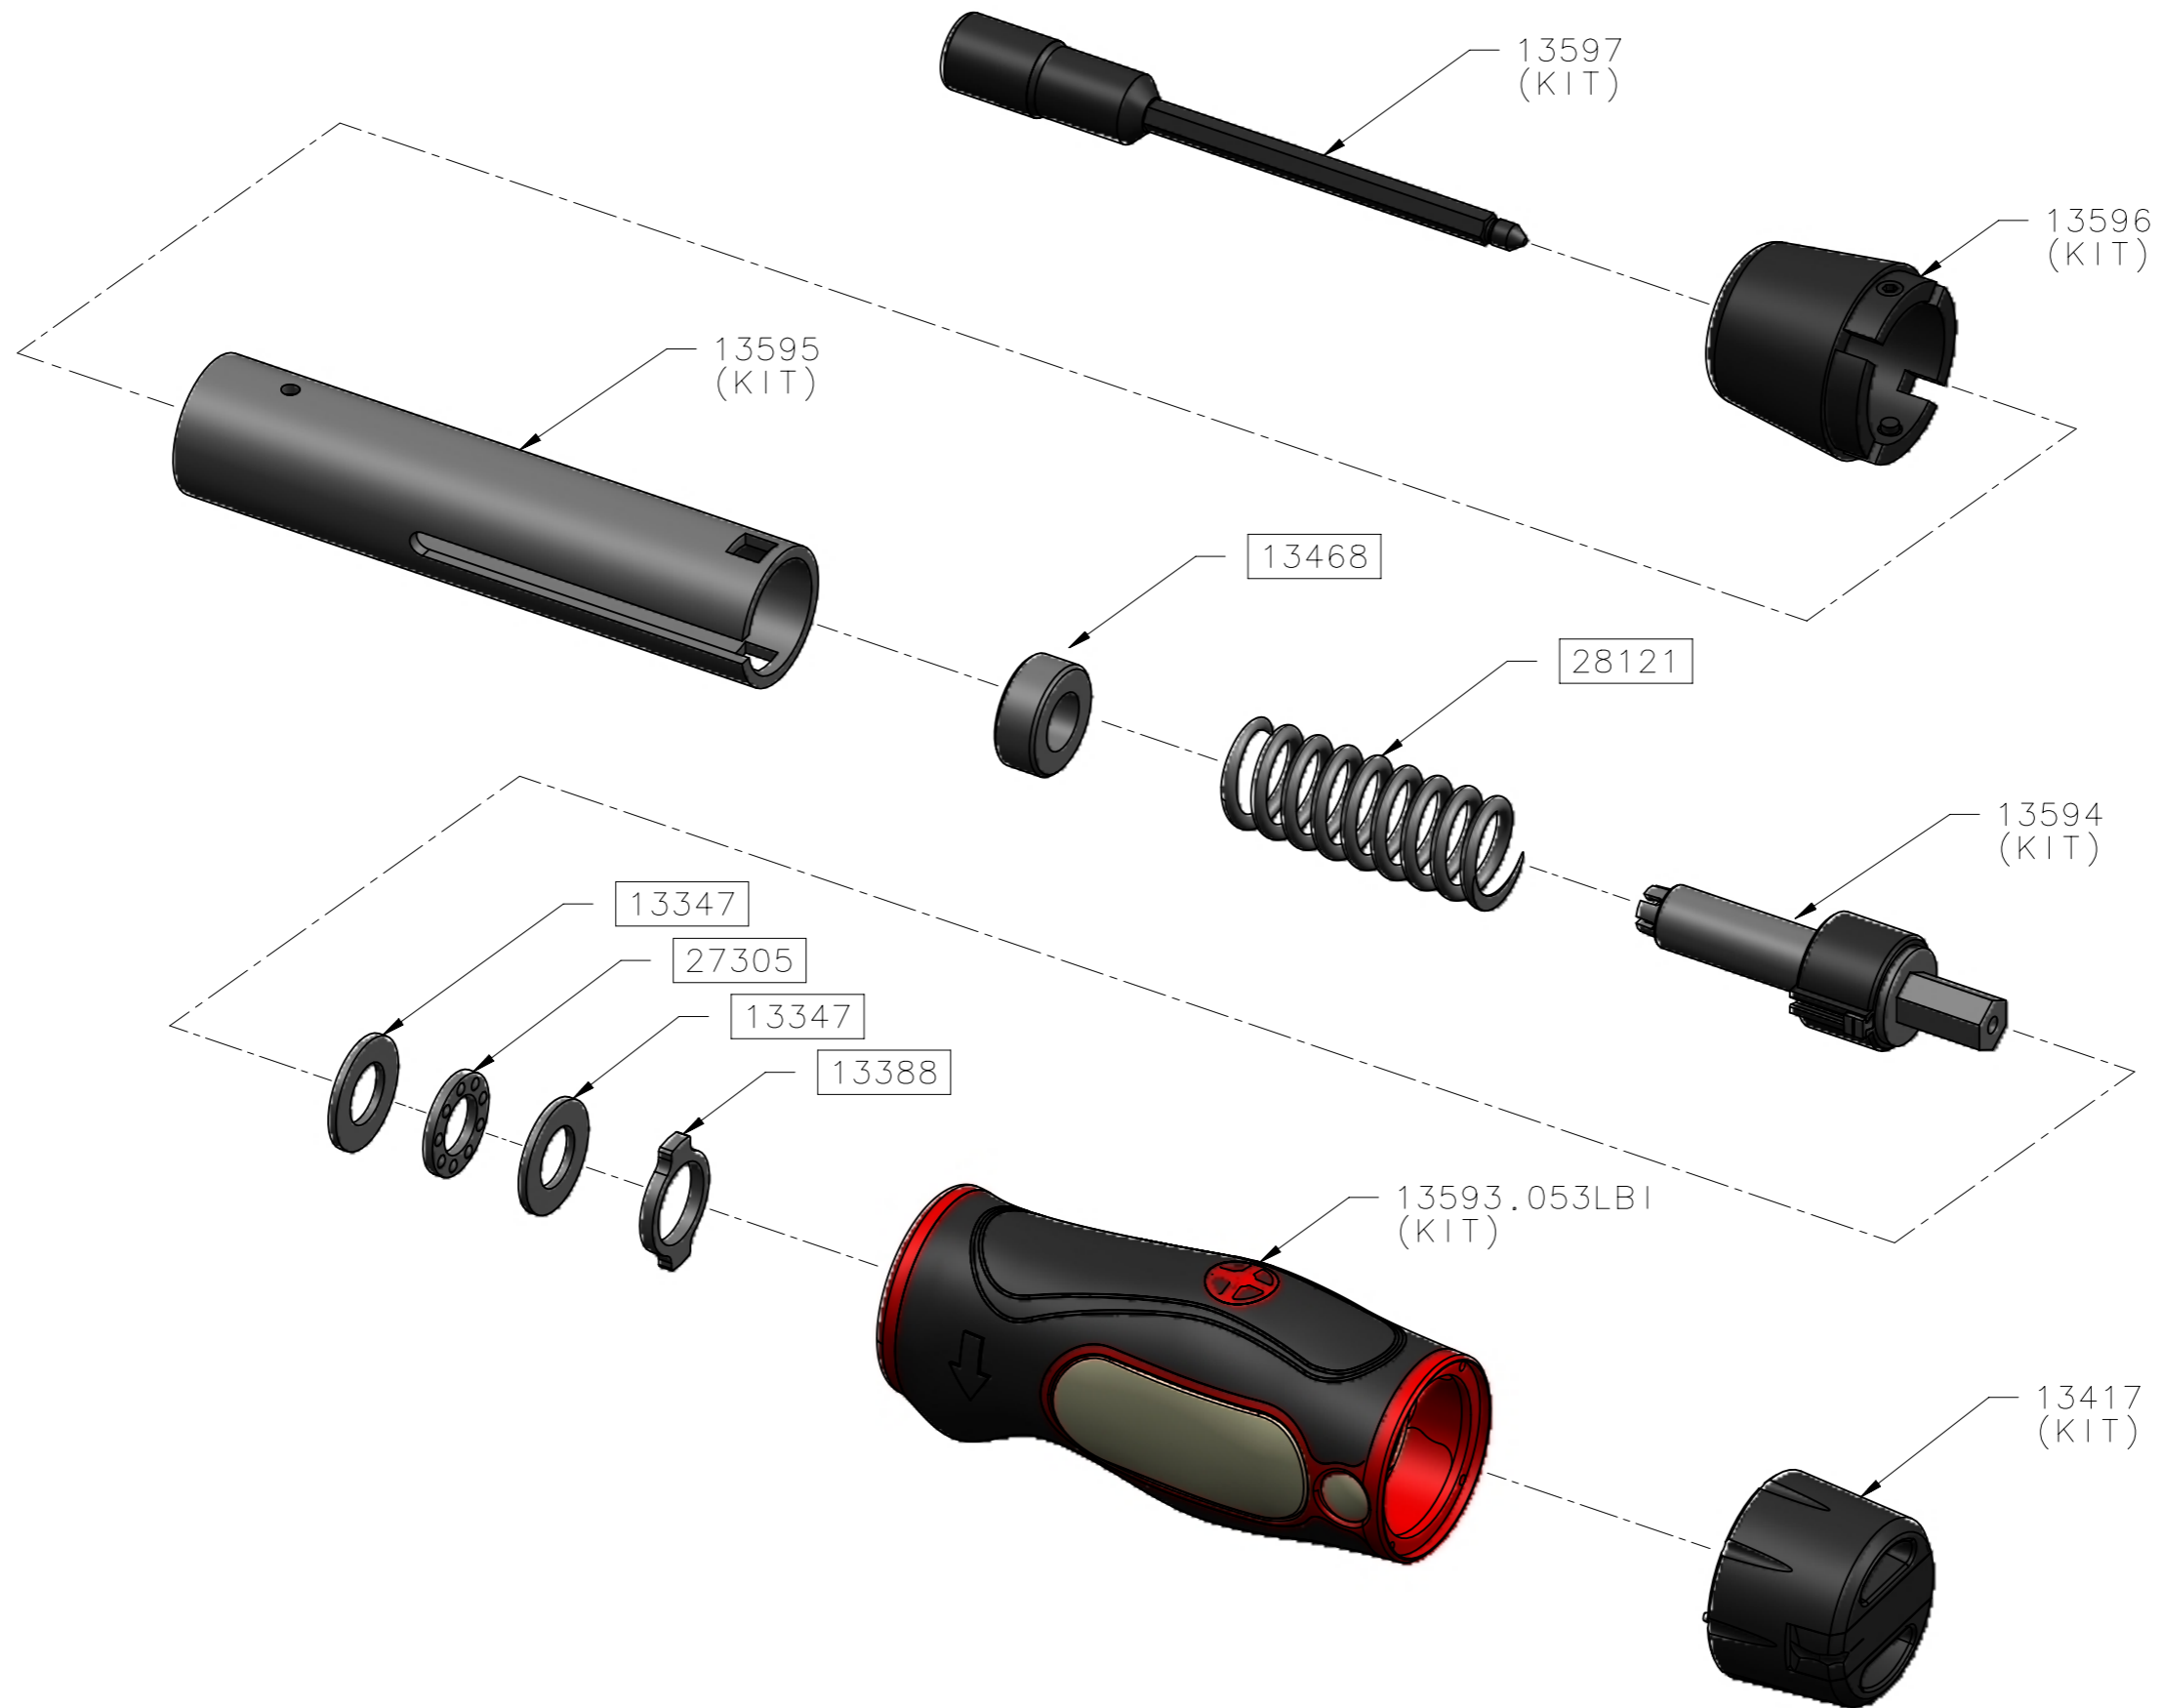

13517 - TT SCREWDRIVER 10 - 53 lbf.in - SPARES LISTING

ALL BOXED PARTS ARE SUBJECT TO A MINIMUM ORDER QUANTITY