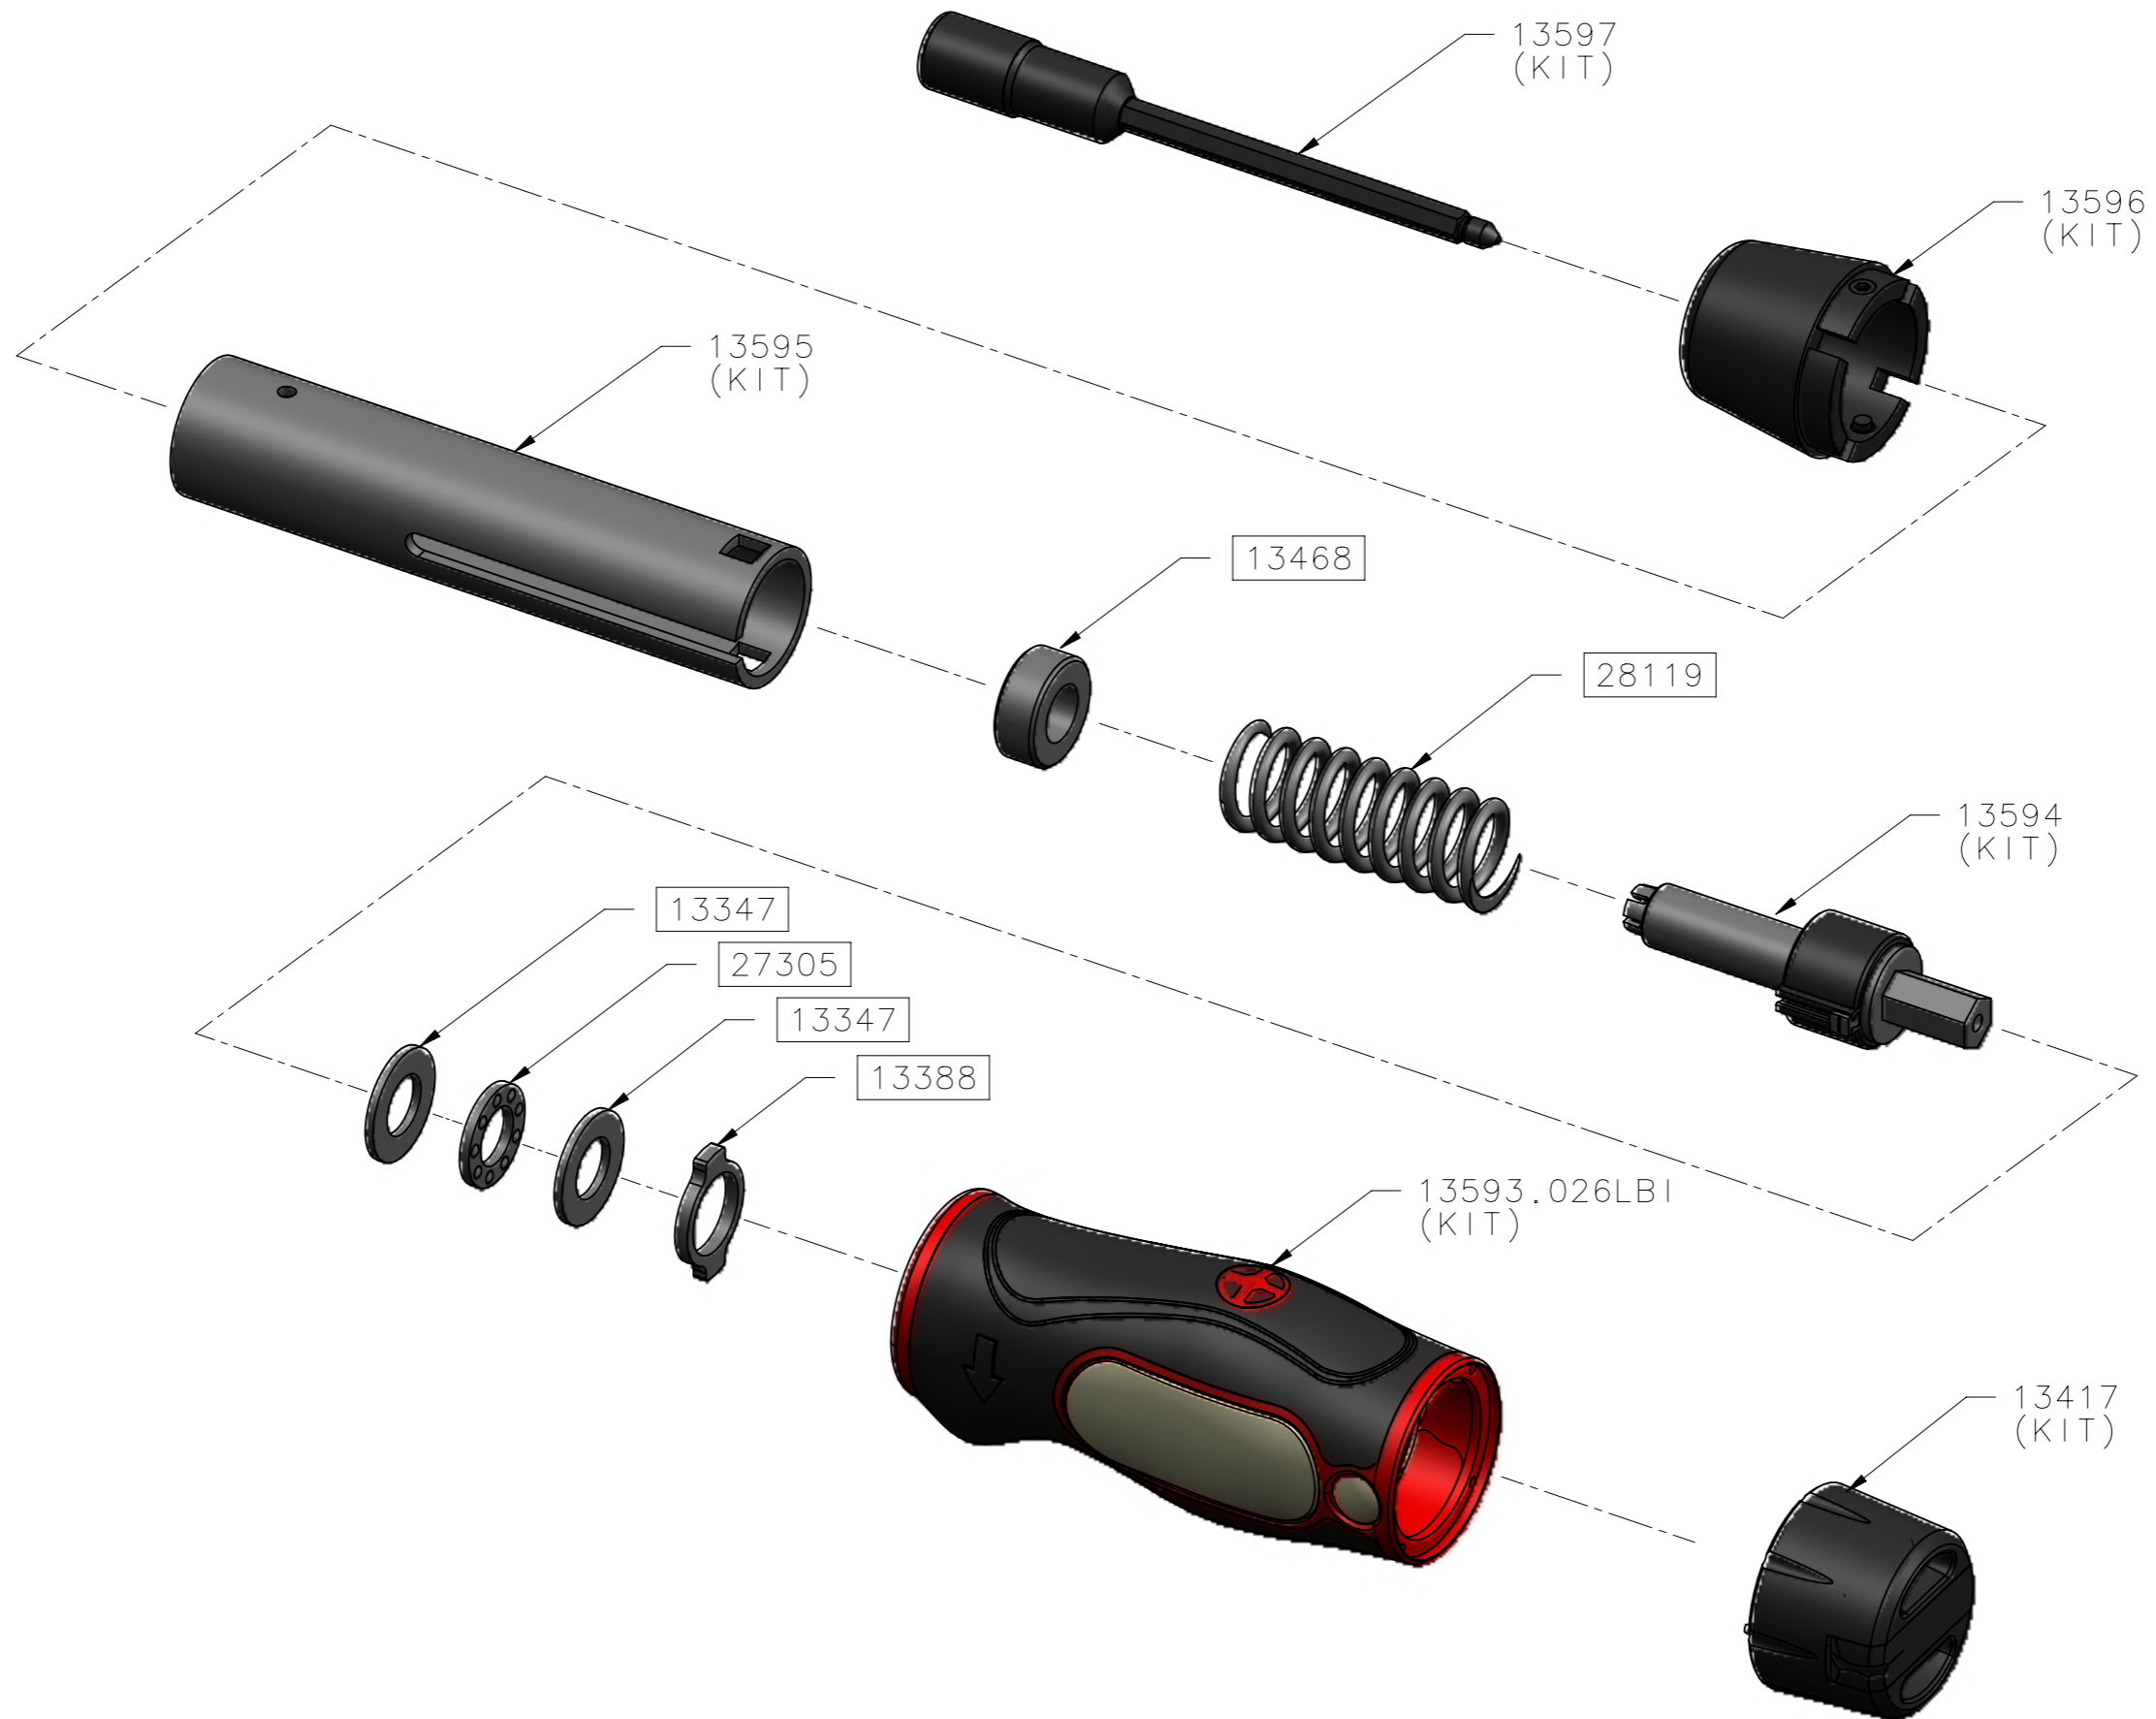

# 13516 - TT SCREWDRIVER 5 - 26 lbf.in - SPARES LISTING

ALL BOXED PART NUMBERS ARE SUBJECT TO A MINIMUM ORDER QUANTITY