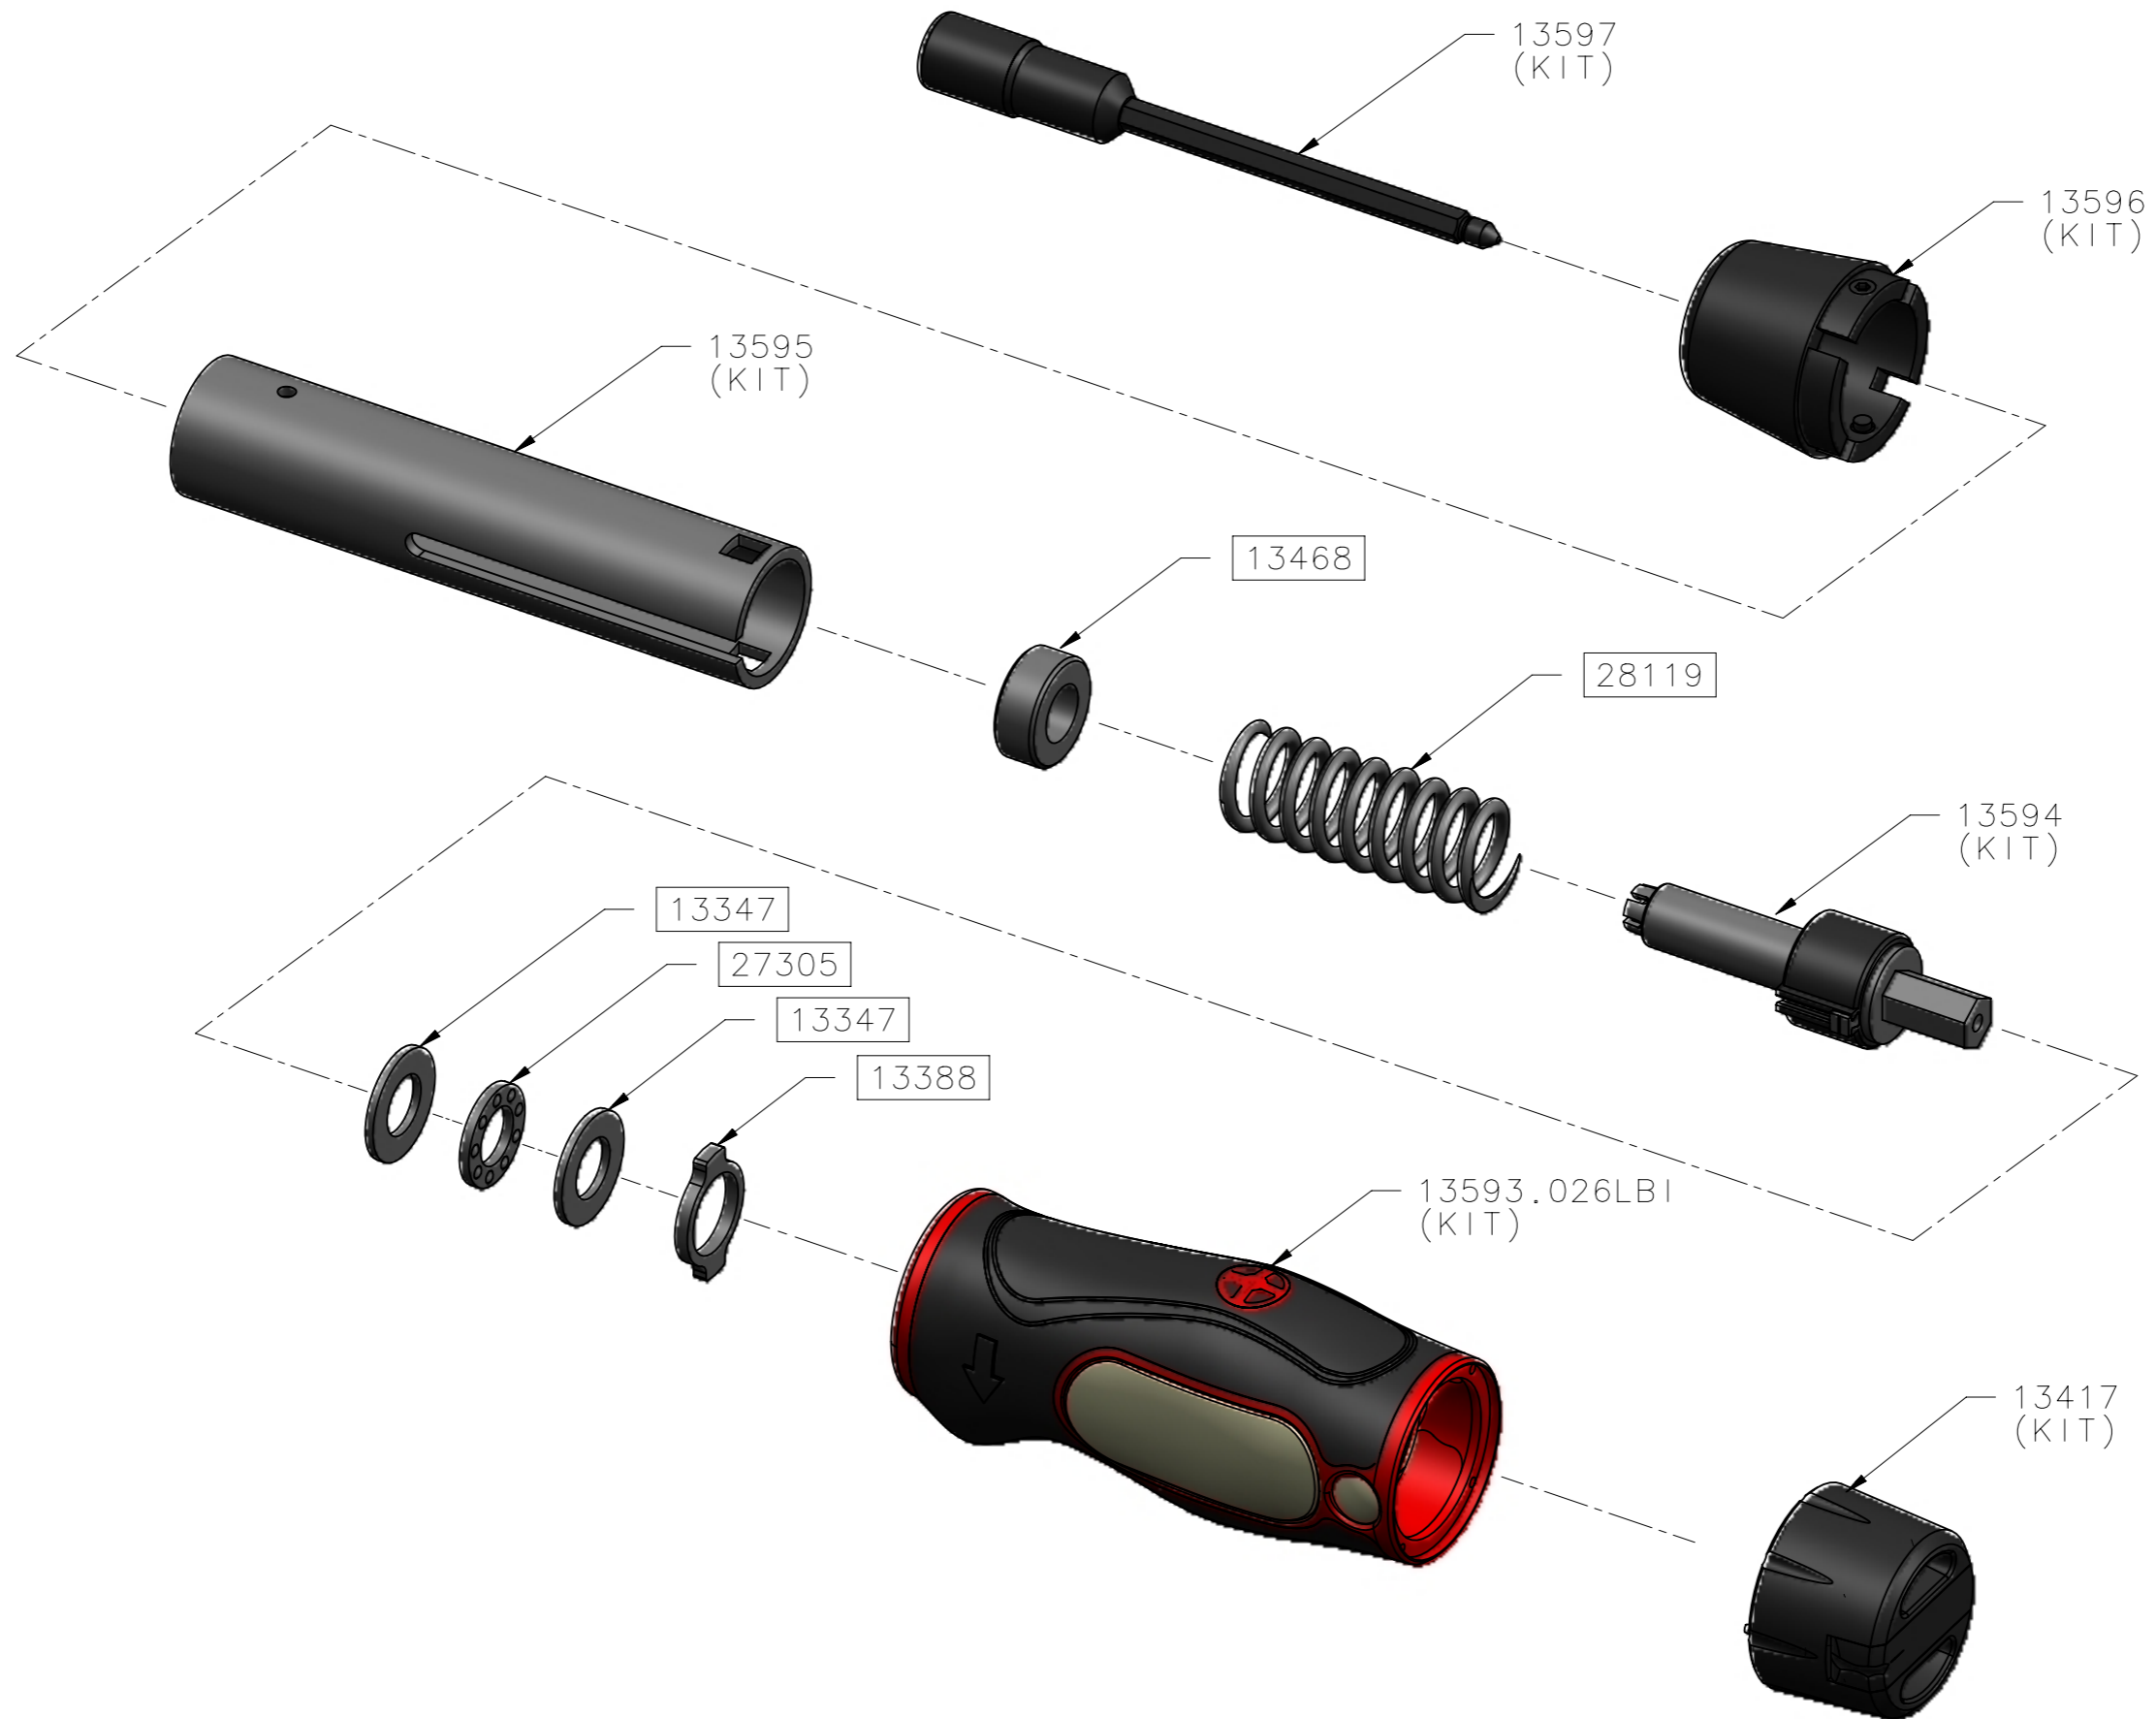

13516 - TT SCREWDRIVER 5 - 26 lbf.in - SPARES LISTING

ALL BOXED PART NUMBERS ARE SUBJECT TO A MINIMUM ORDER QUANTITY