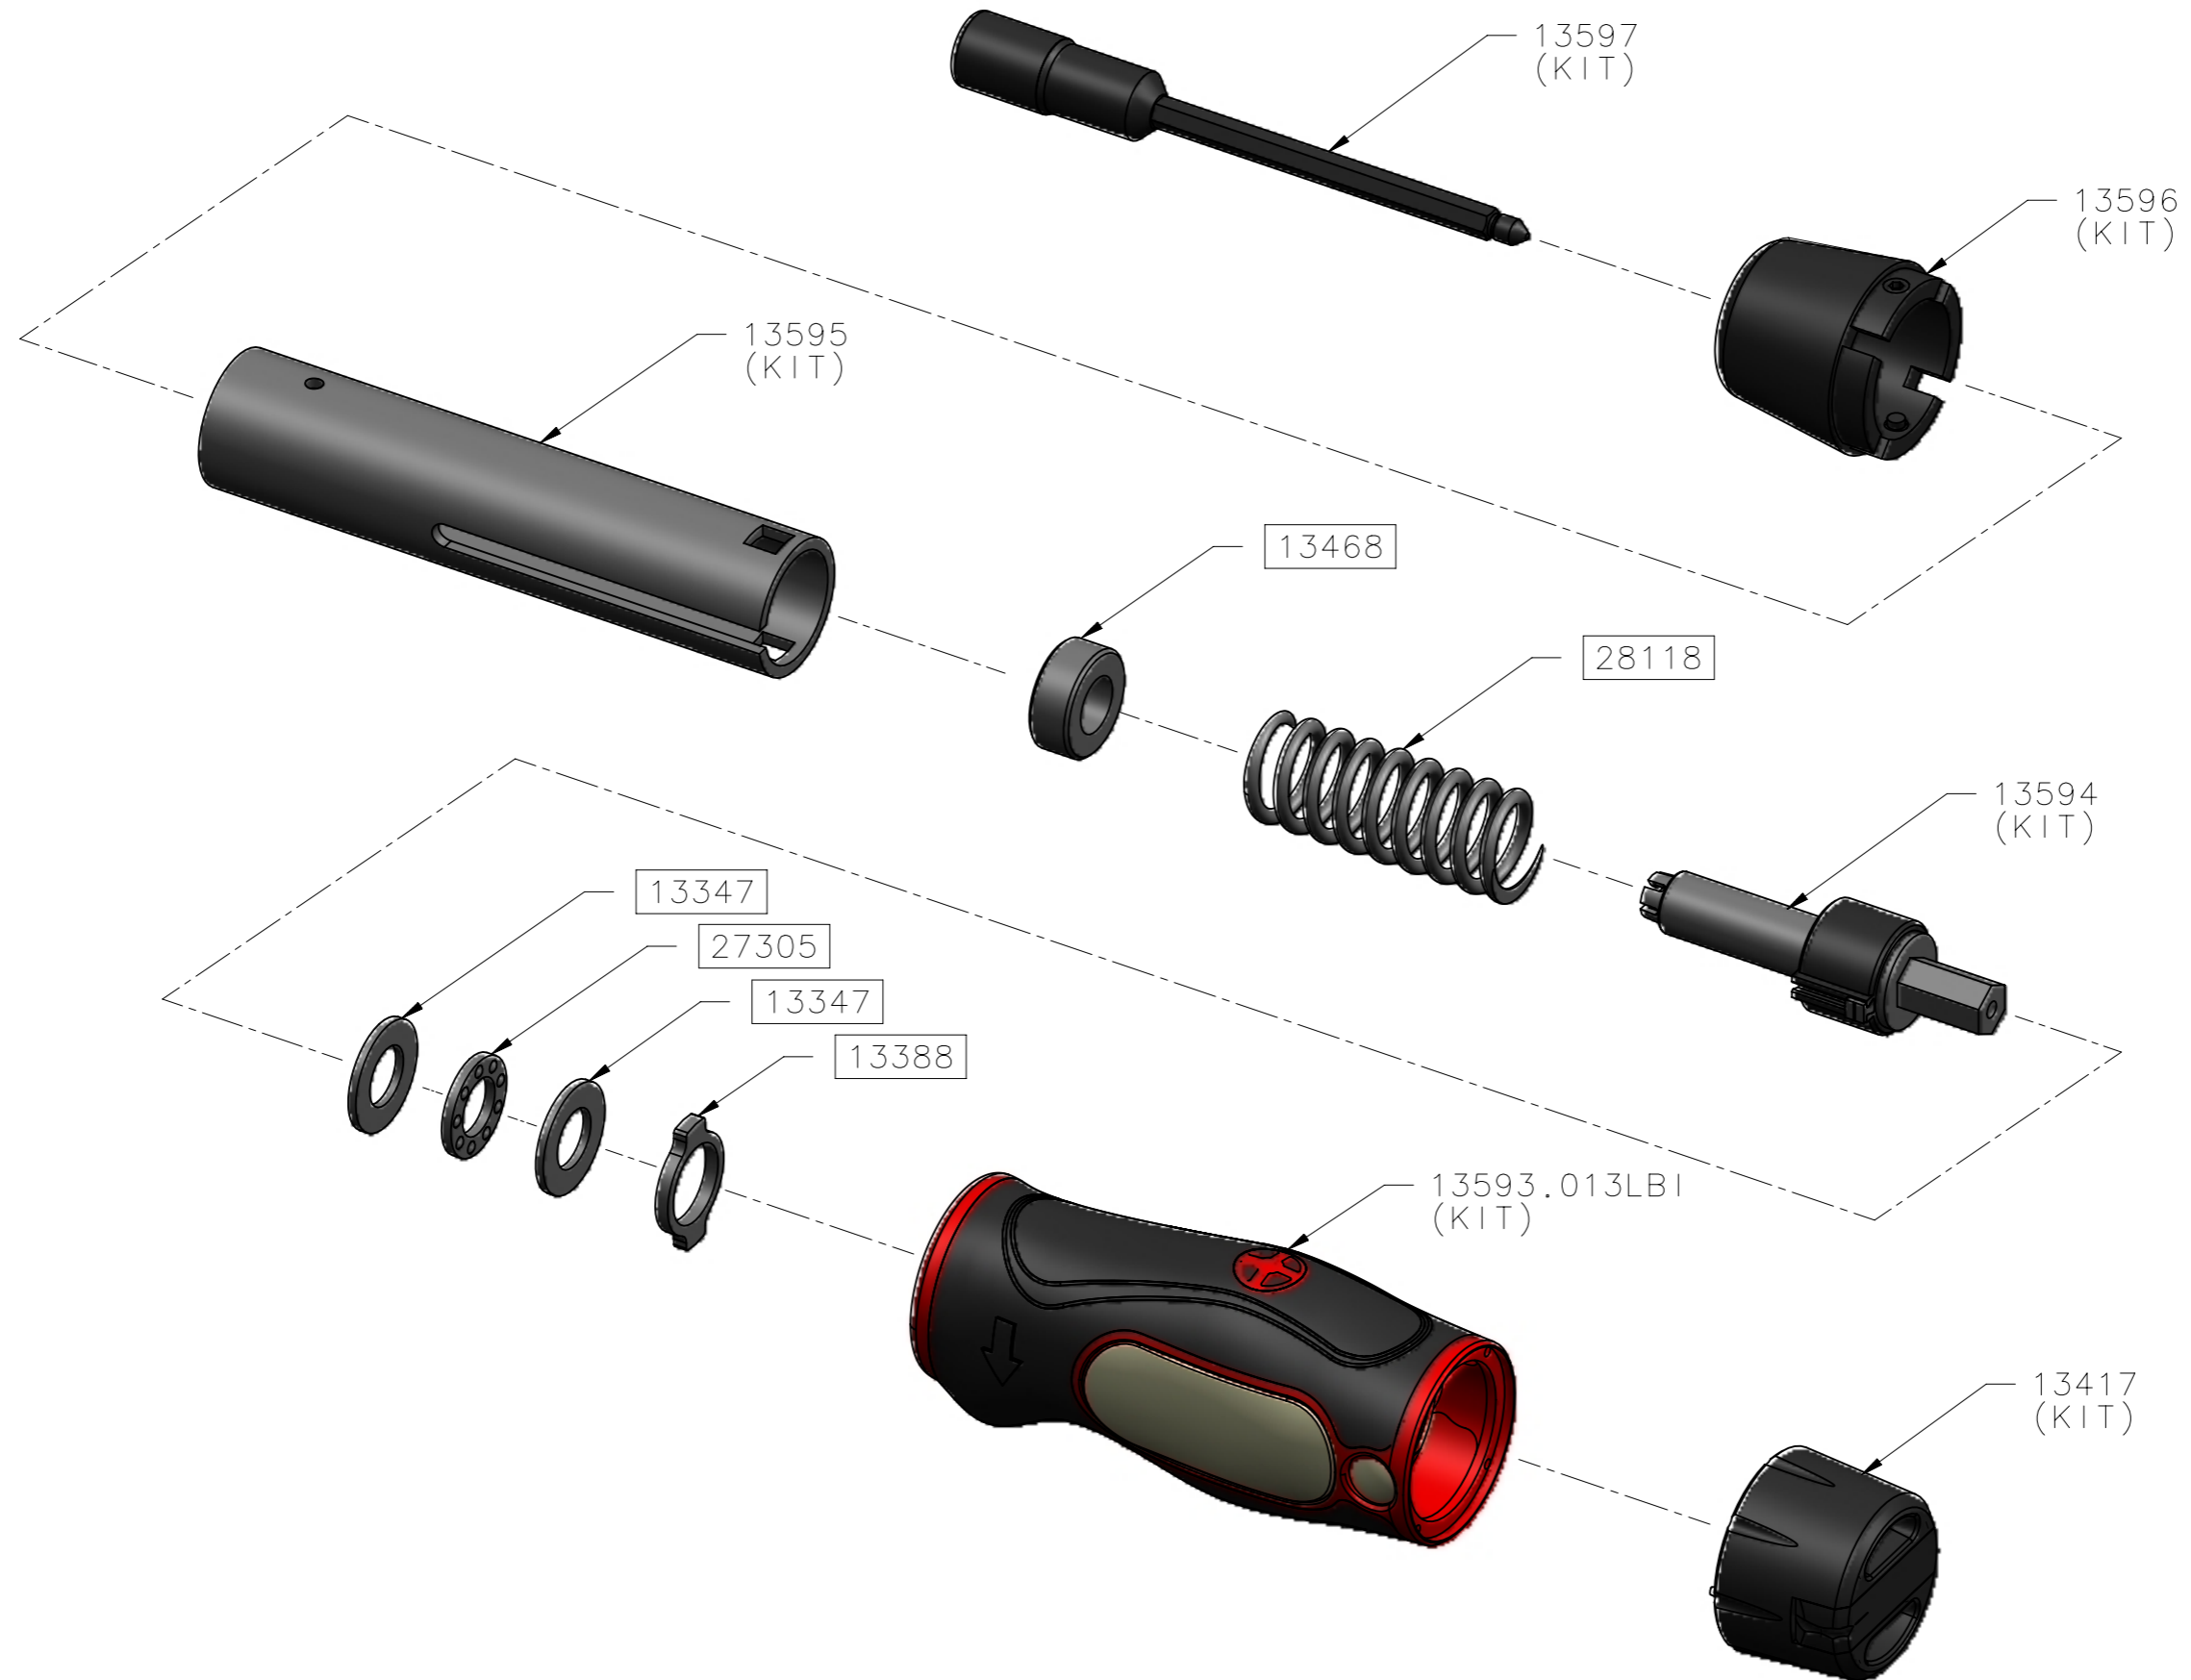

13515 - TT SCREWDRIVER 2.5 - 13 lbf.in - SPARES LISTING

ALL BOXED PART NUMBERS ARE SUBJECT TO A MINIMUM ORDER QUANTITY