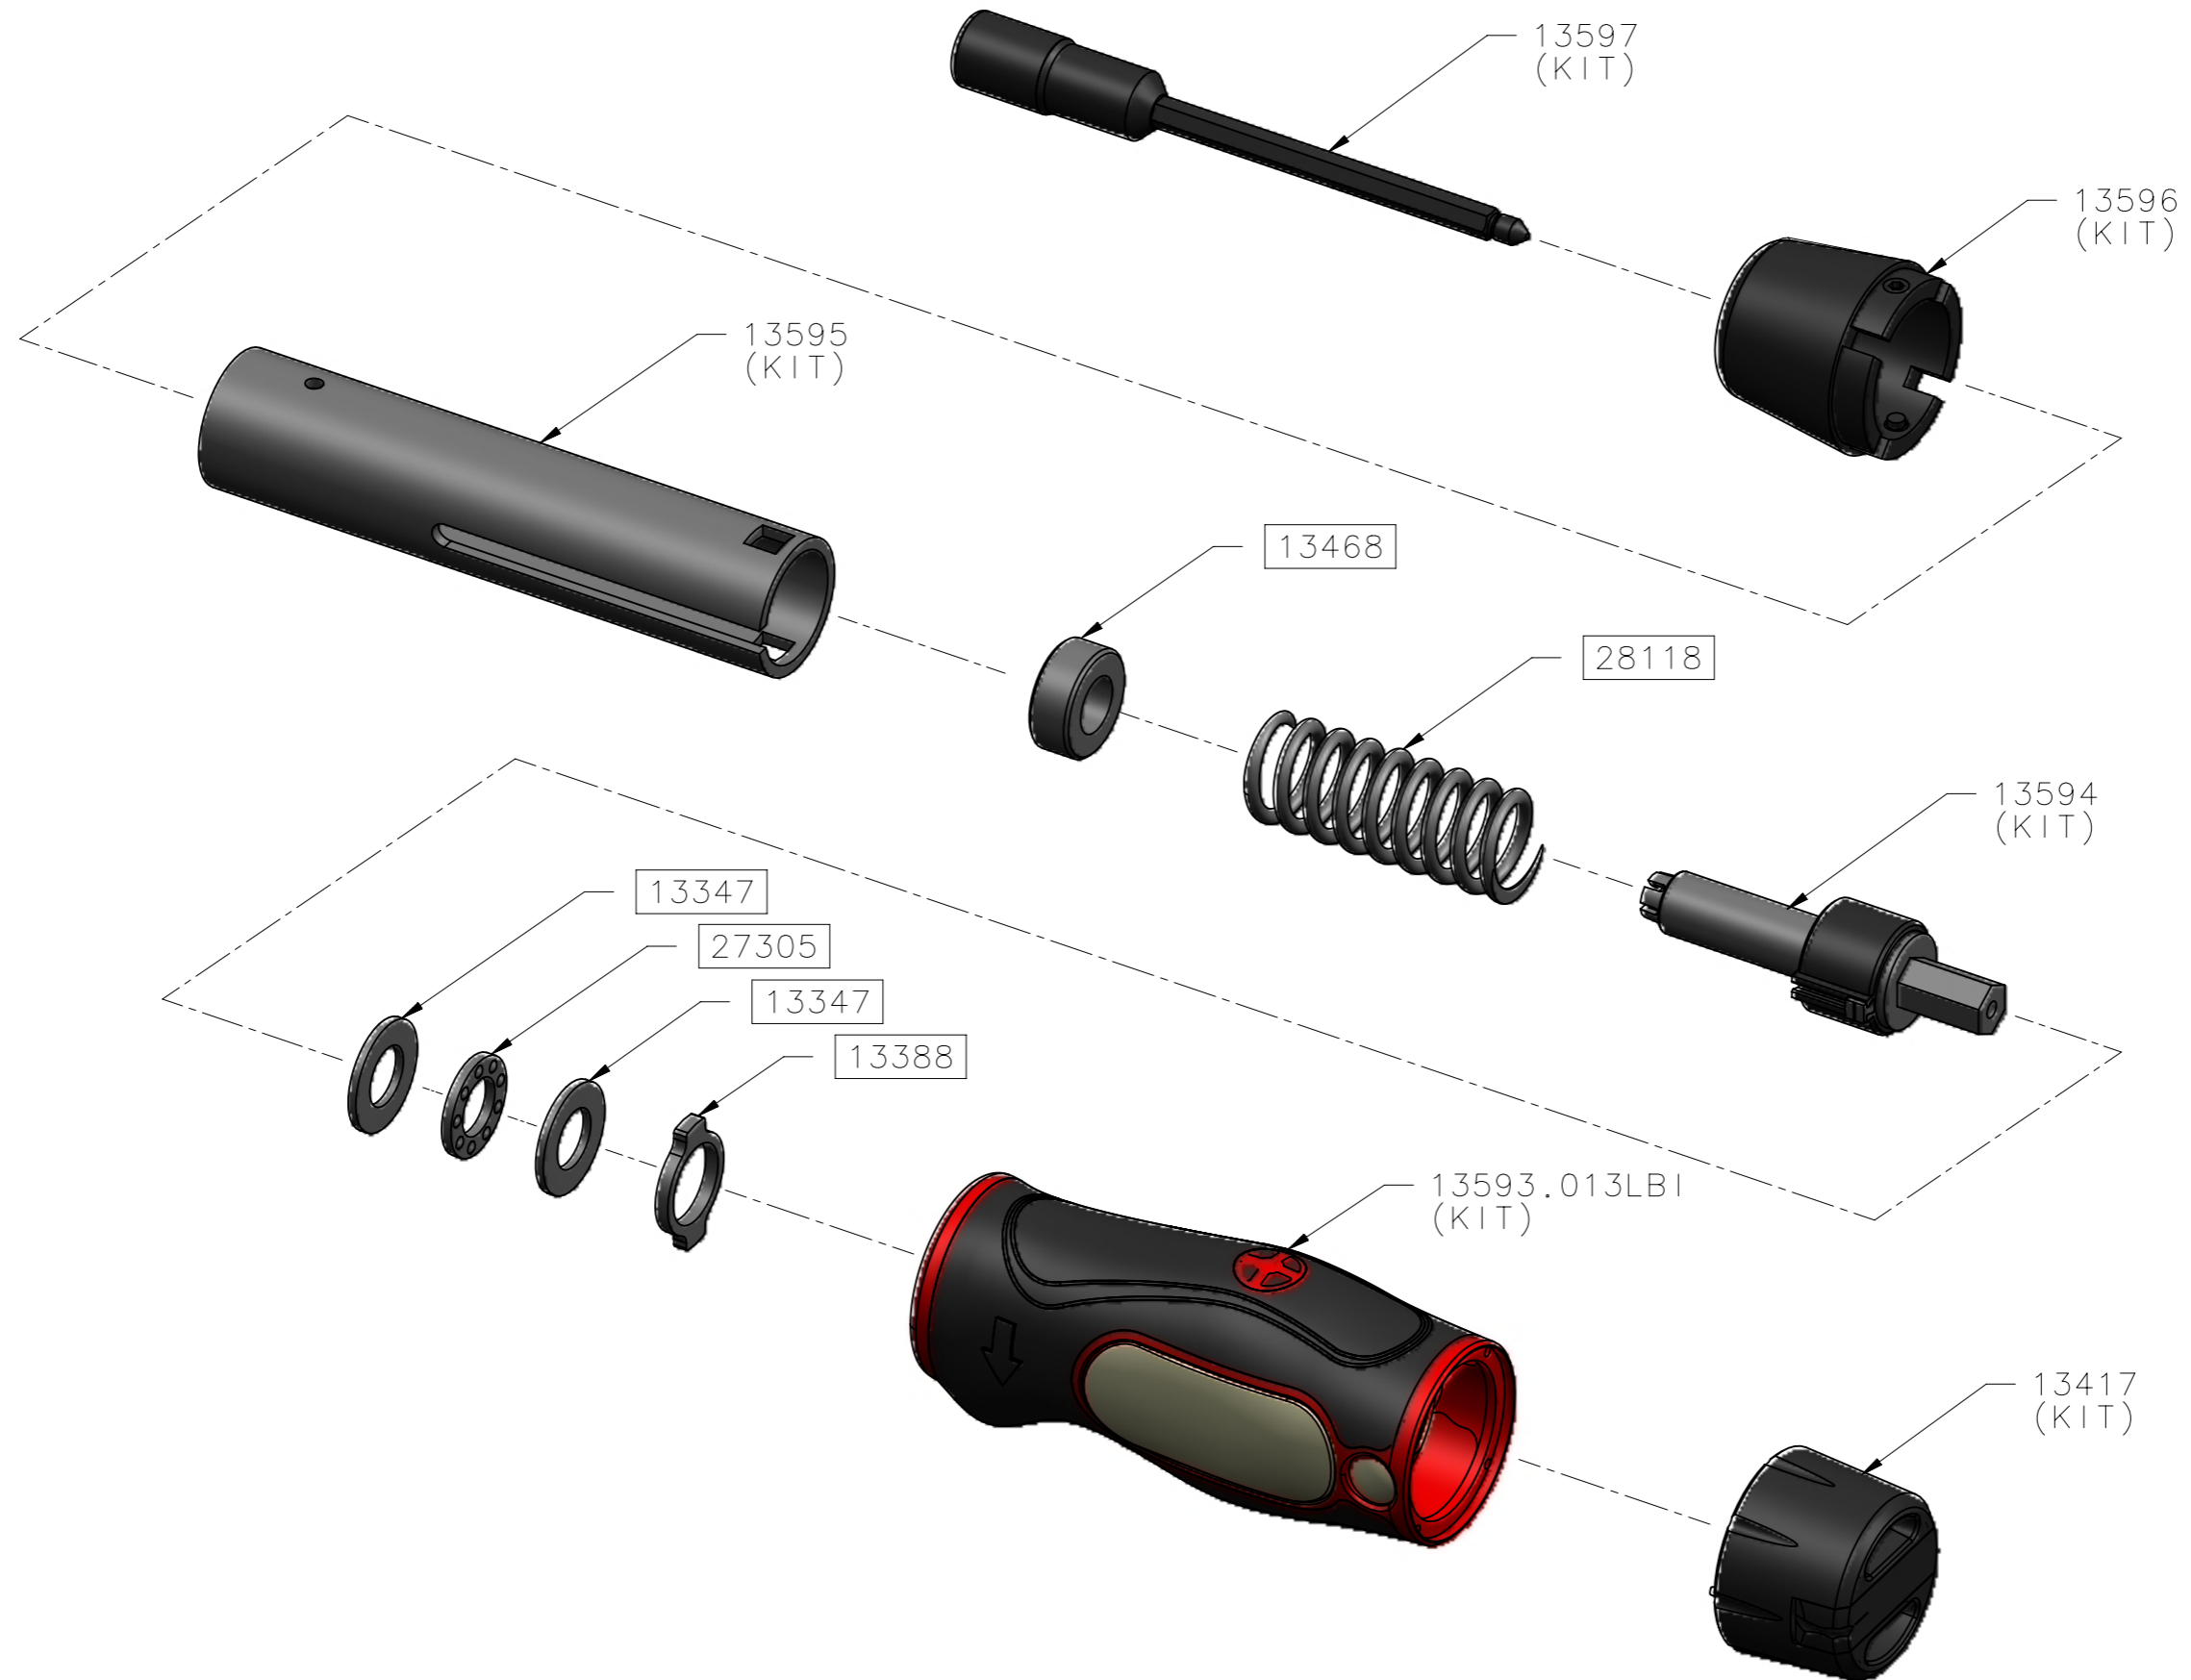

# 13515 - TT SCREWDRIVER 2.5 - 13 lbf.in - SPARES LISTING

ALL BOXED PART NUMBERS ARE SUBJECT TO A MINIMUM ORDER QUANTITY