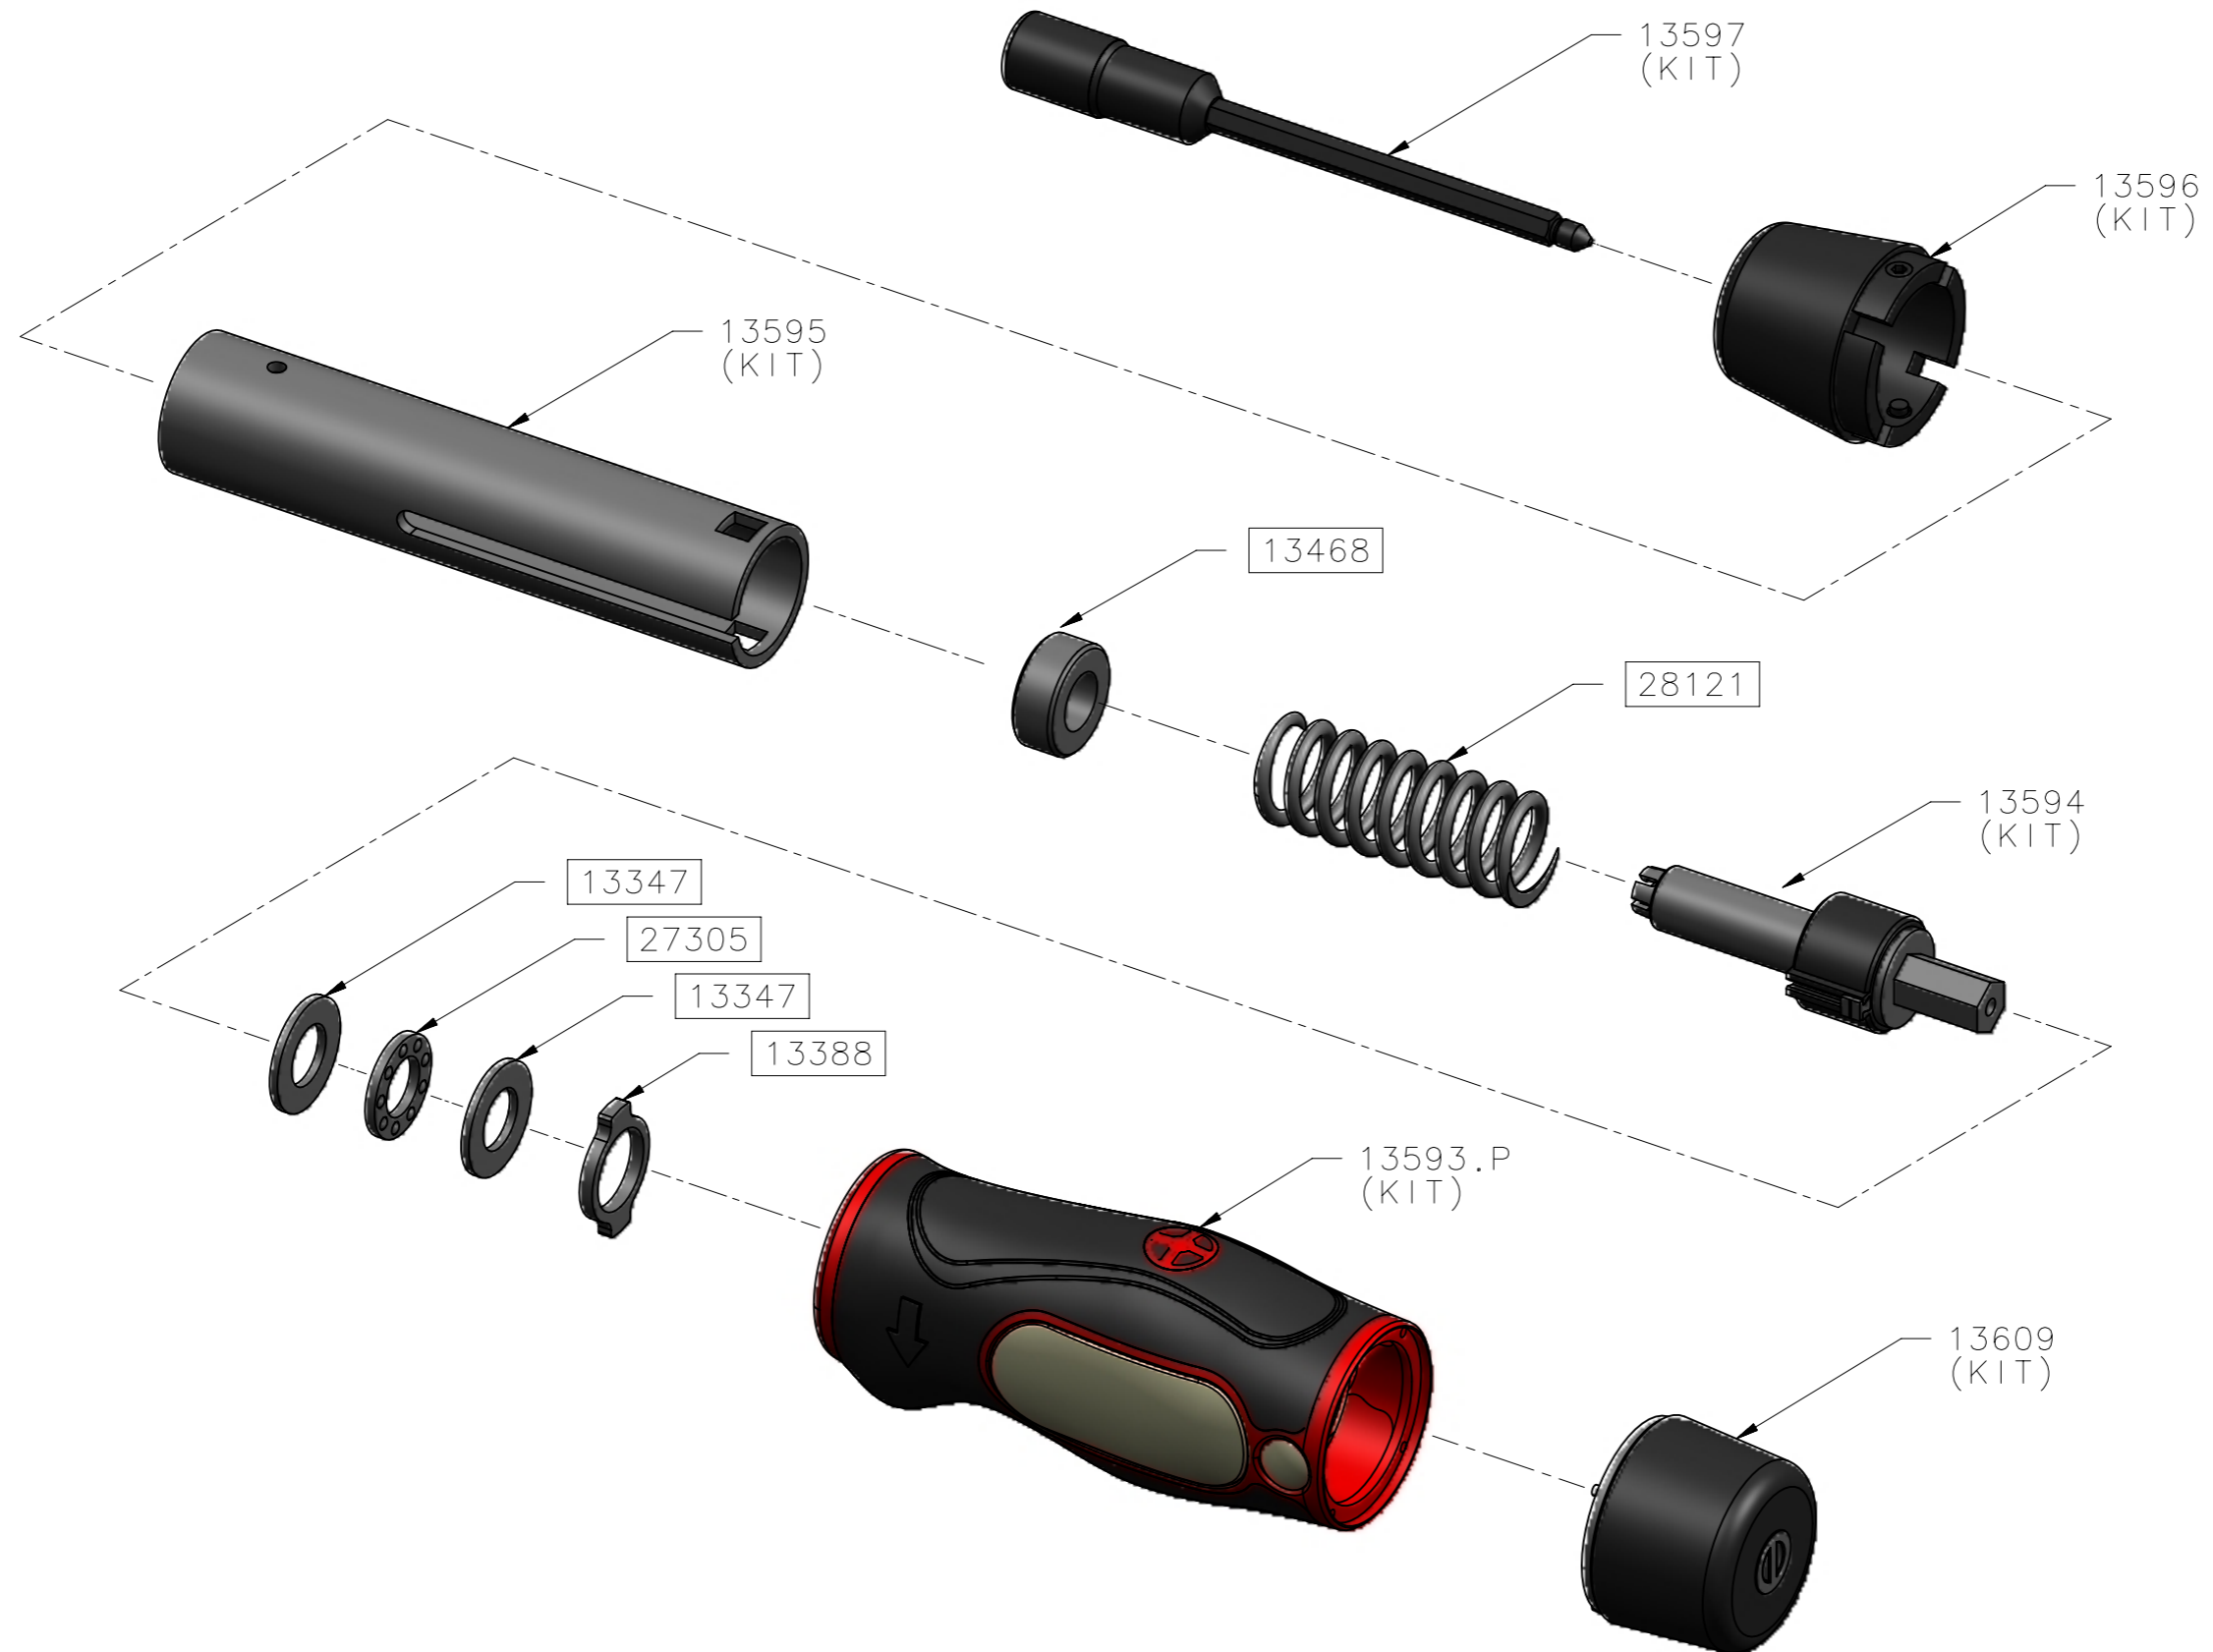

13512 - TT SCREWDRIVER 1.2 - 6.0N.m 'P' TYPE - SPARES LISTING

ALL BOXED PART NUMBERS ARE SUBJECT TO A MINIMUM ORDER QUANTITY