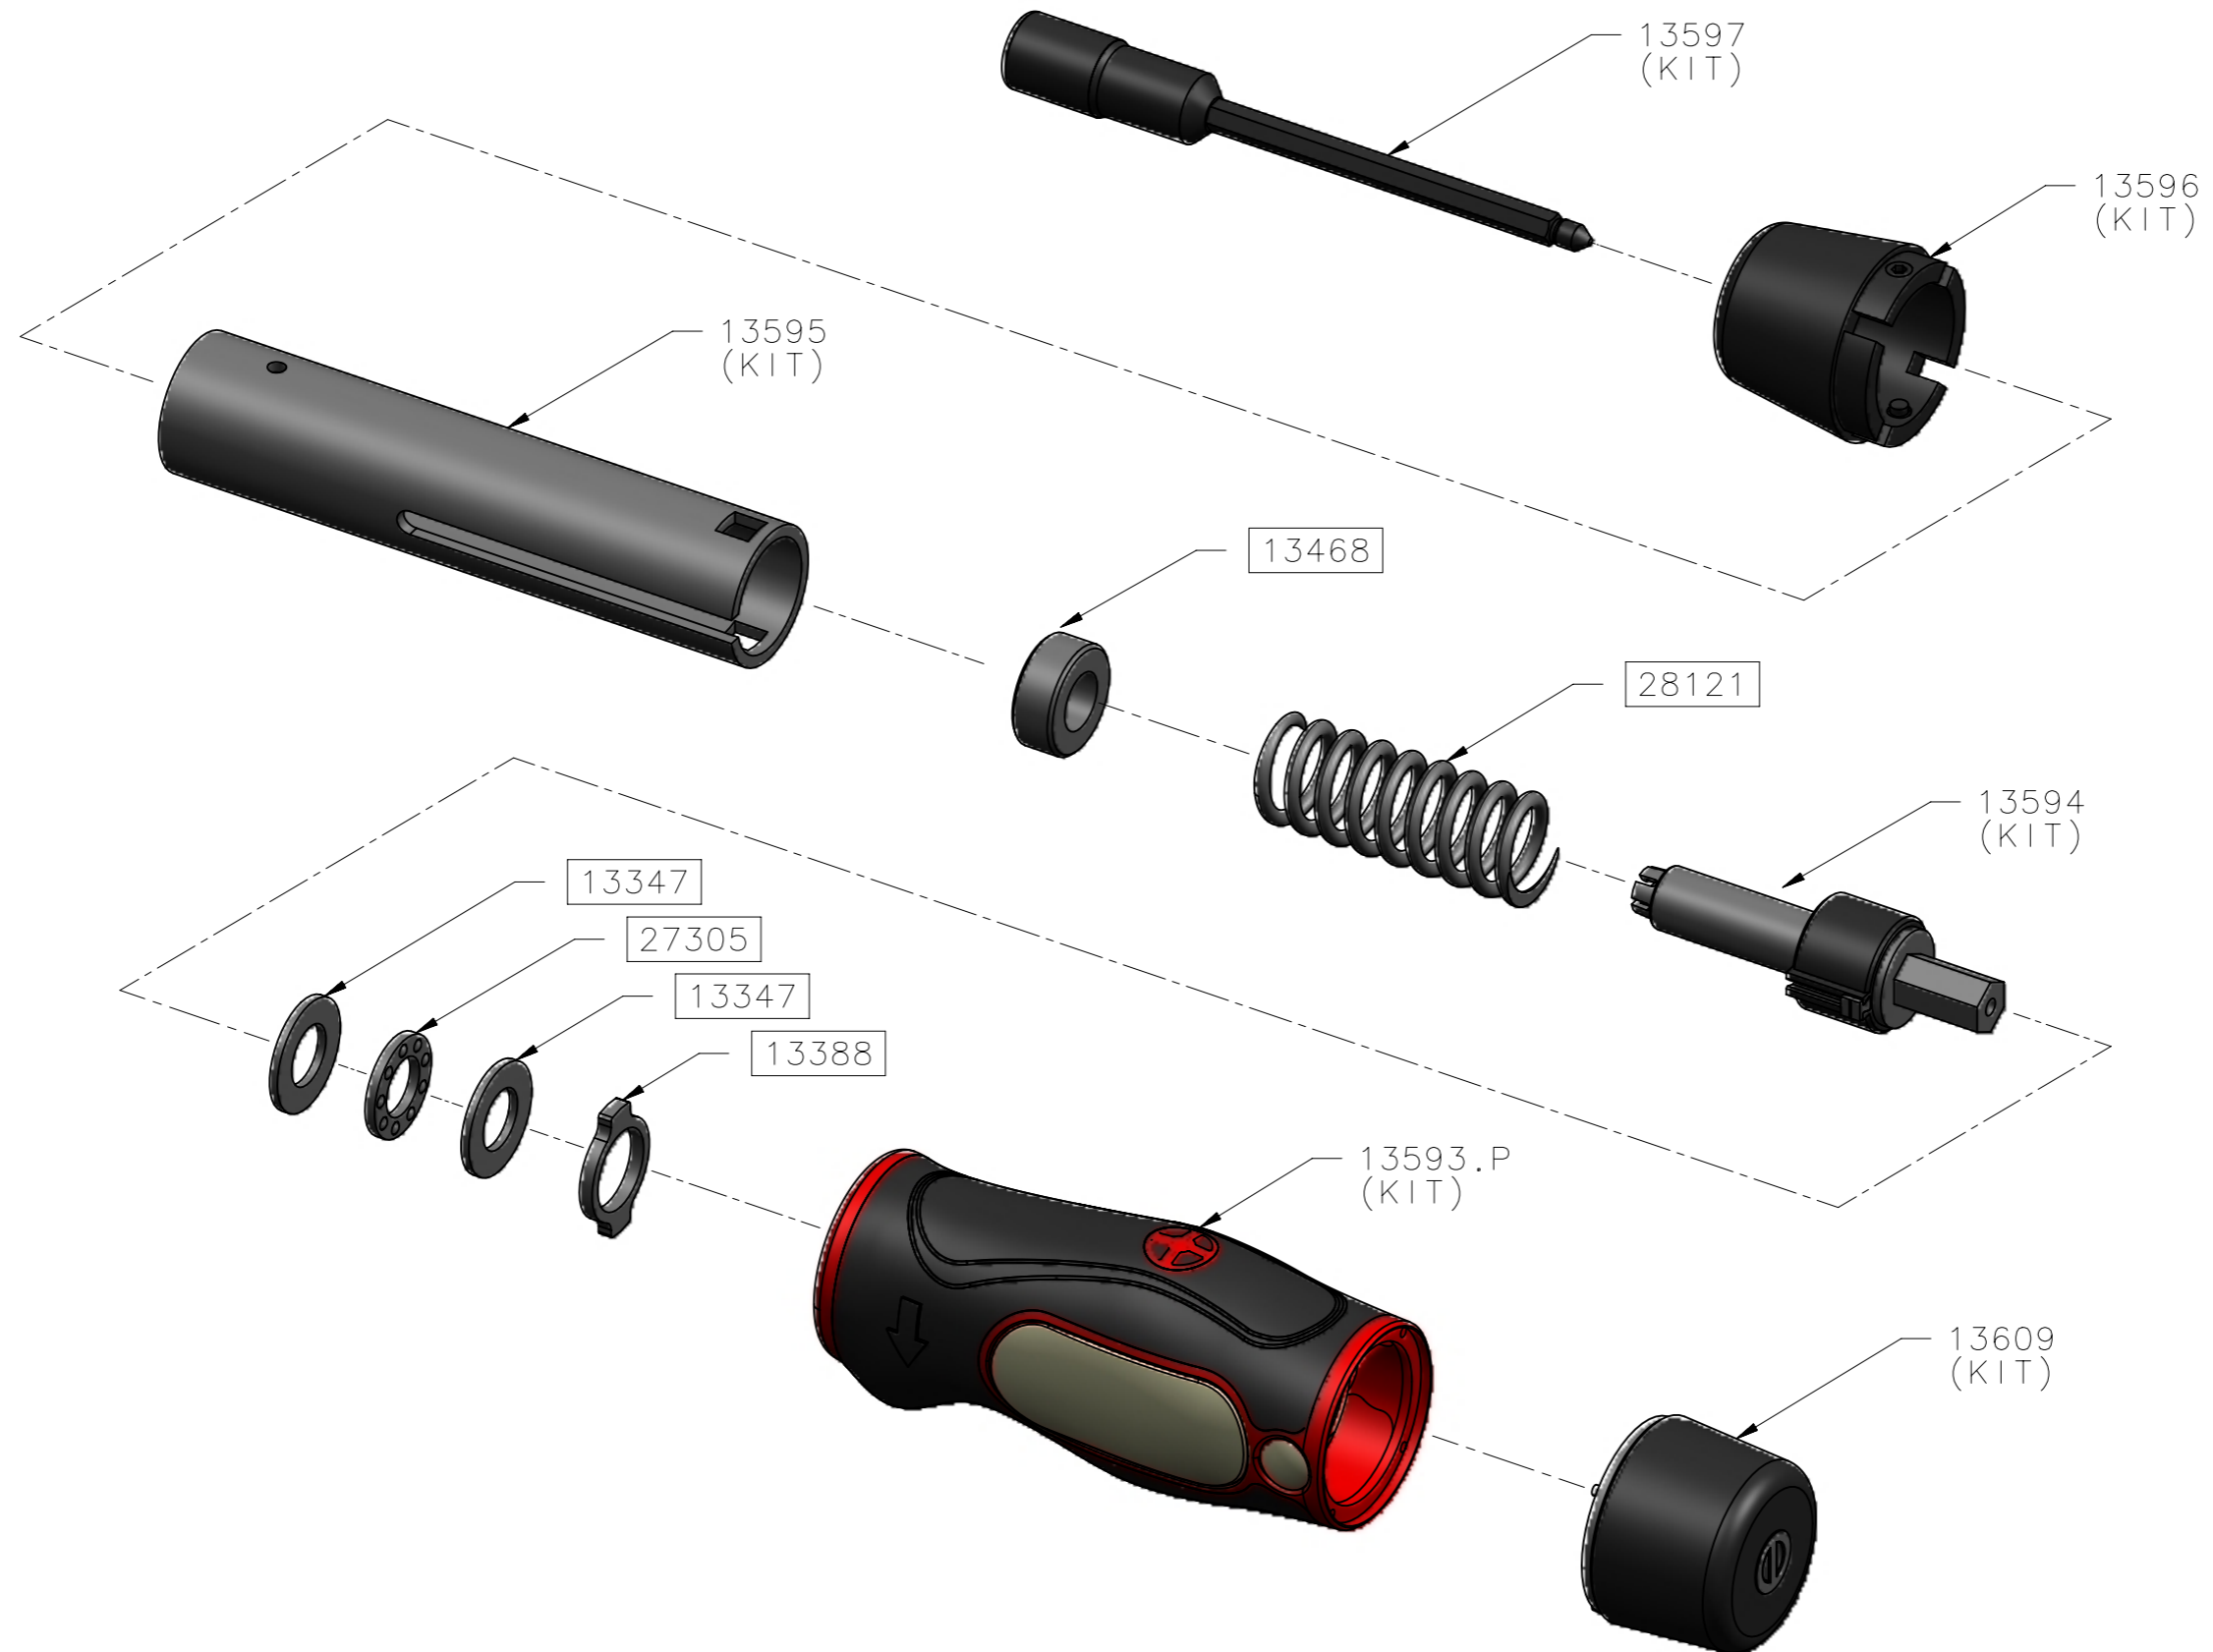

# 13512 - TT SCREWDRIVER 1.2 - 6.0N.m 'P' TYPE - SPARES LISTING

ALL BOXED PART NUMBERS ARE SUBJECT TO A MINIMUM ORDER QUANTITY