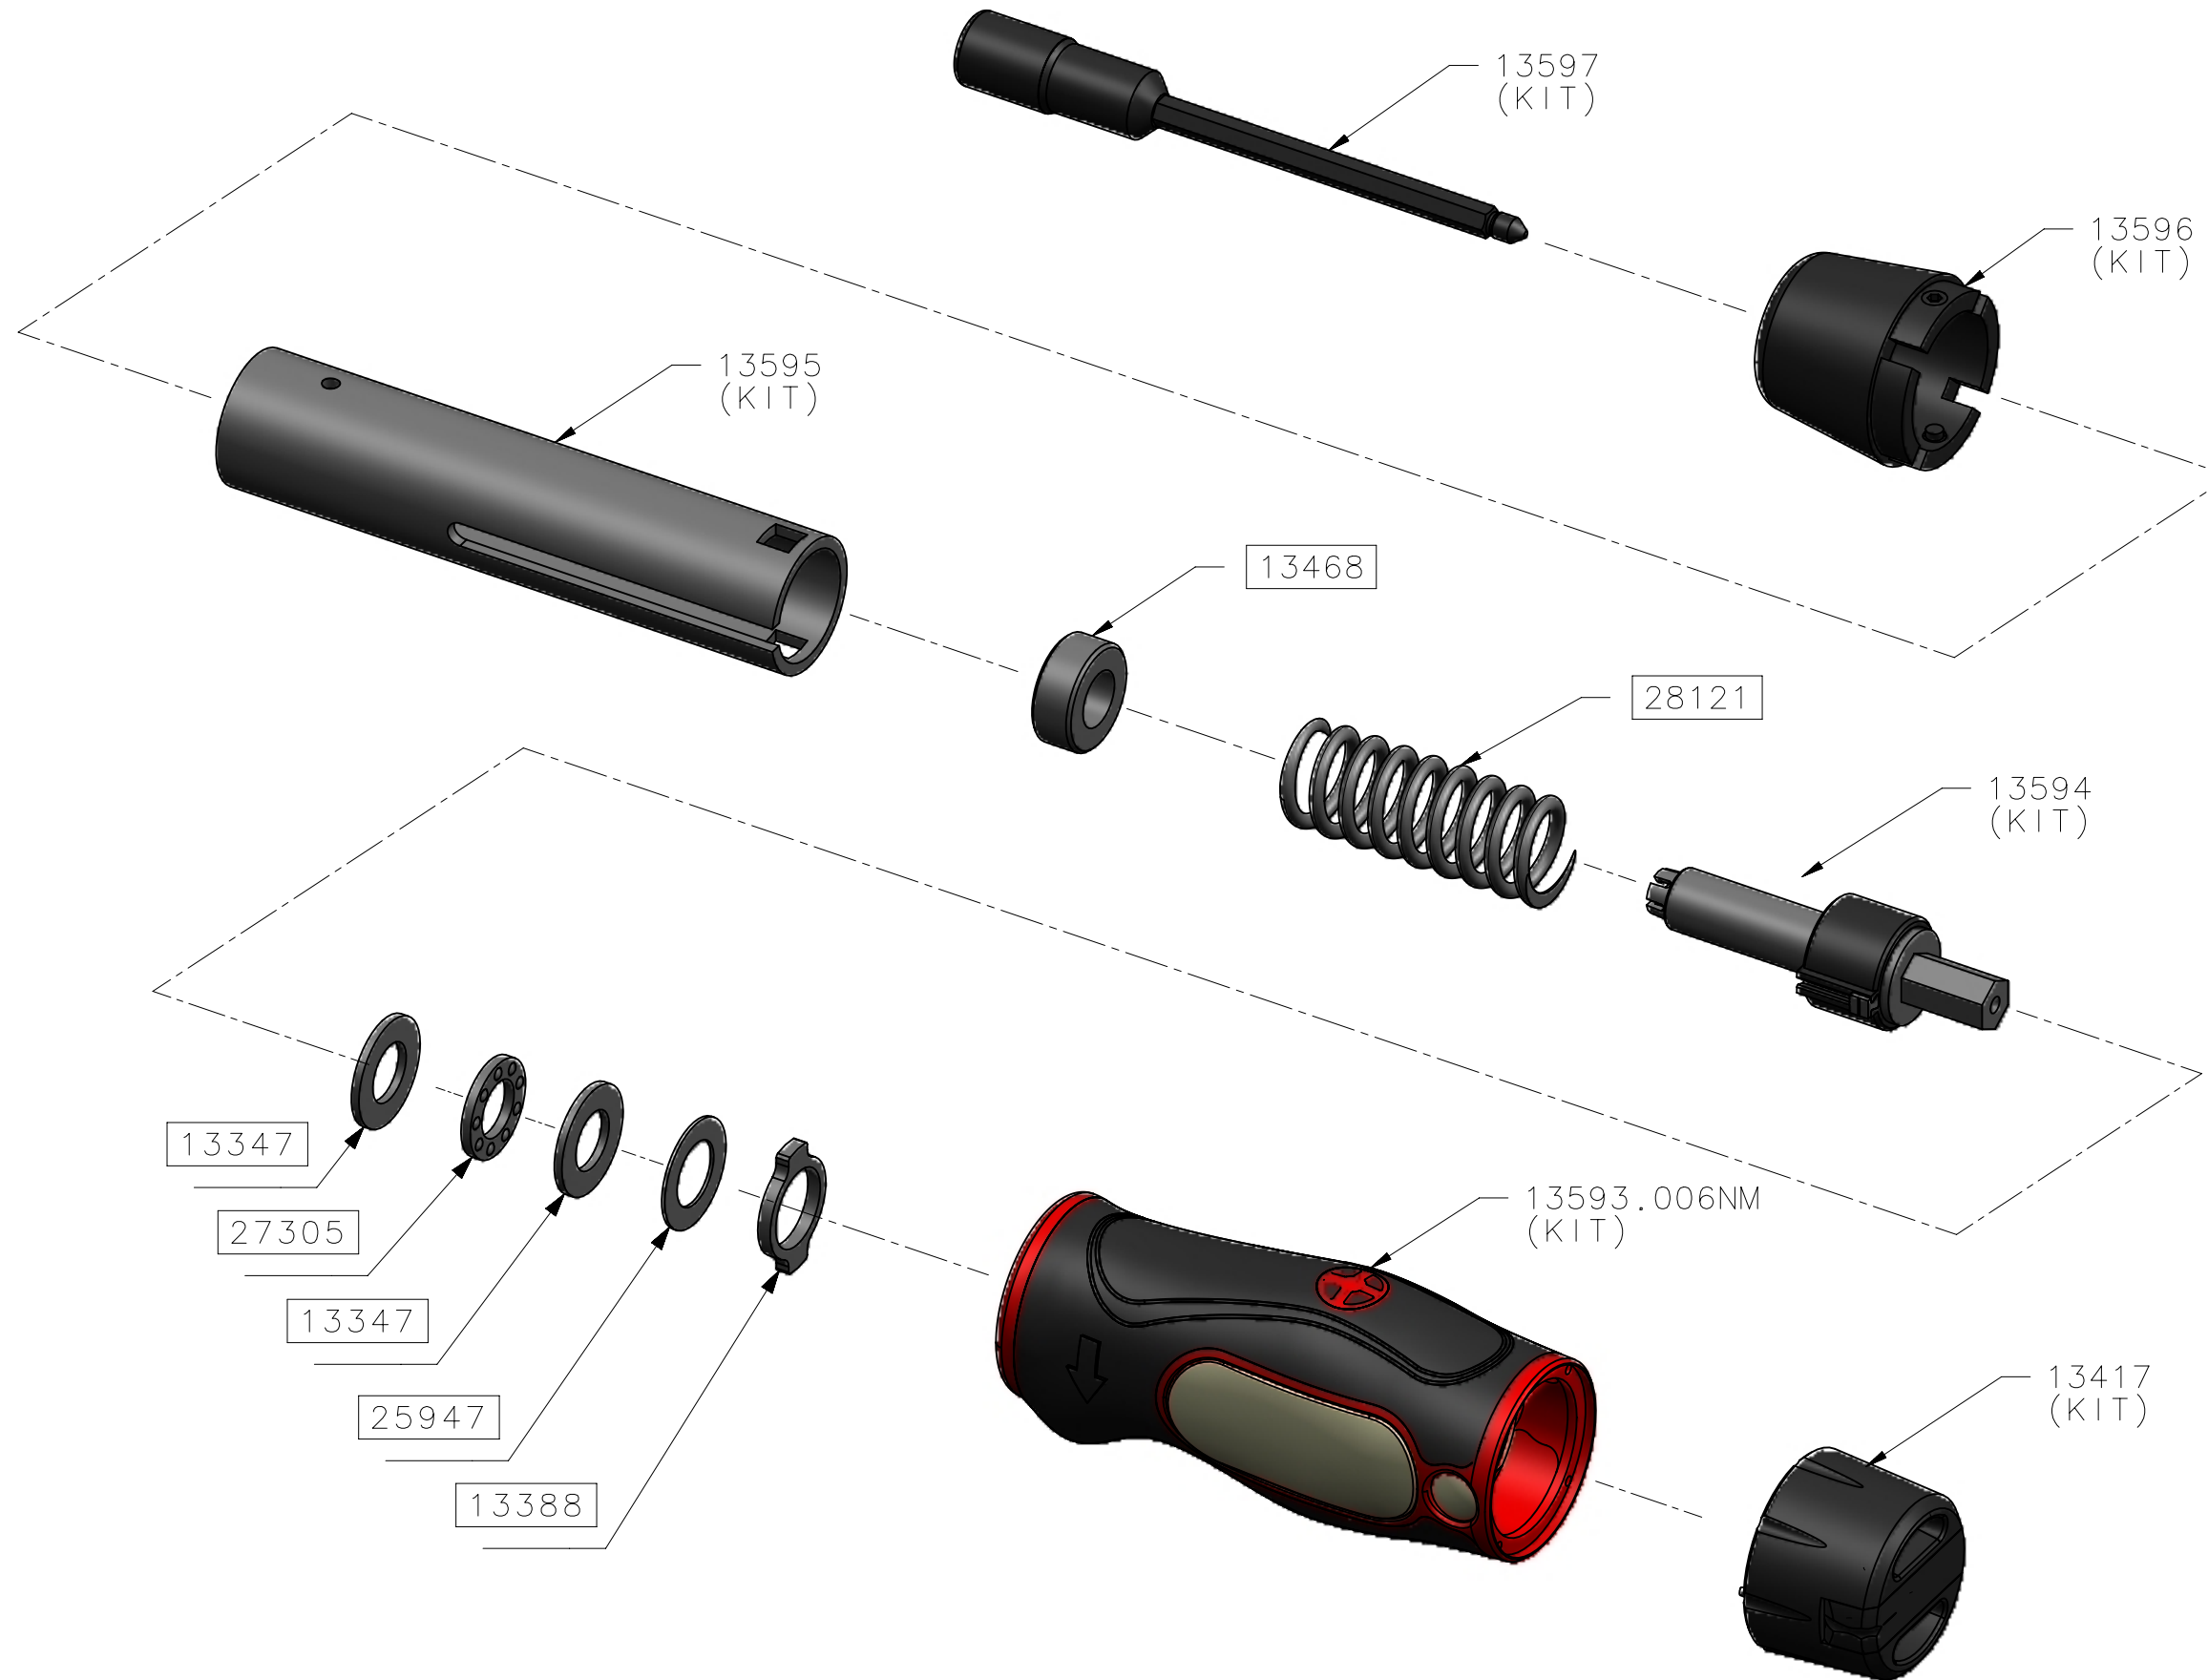

# 13509 - TT SCREWDRIVER 1.2 - 6.0N.m - SPARES LISTING

ALL BOXED PART NUMBERS ARE SUBJECT TO A MINIMUM ORDER QUANTITY