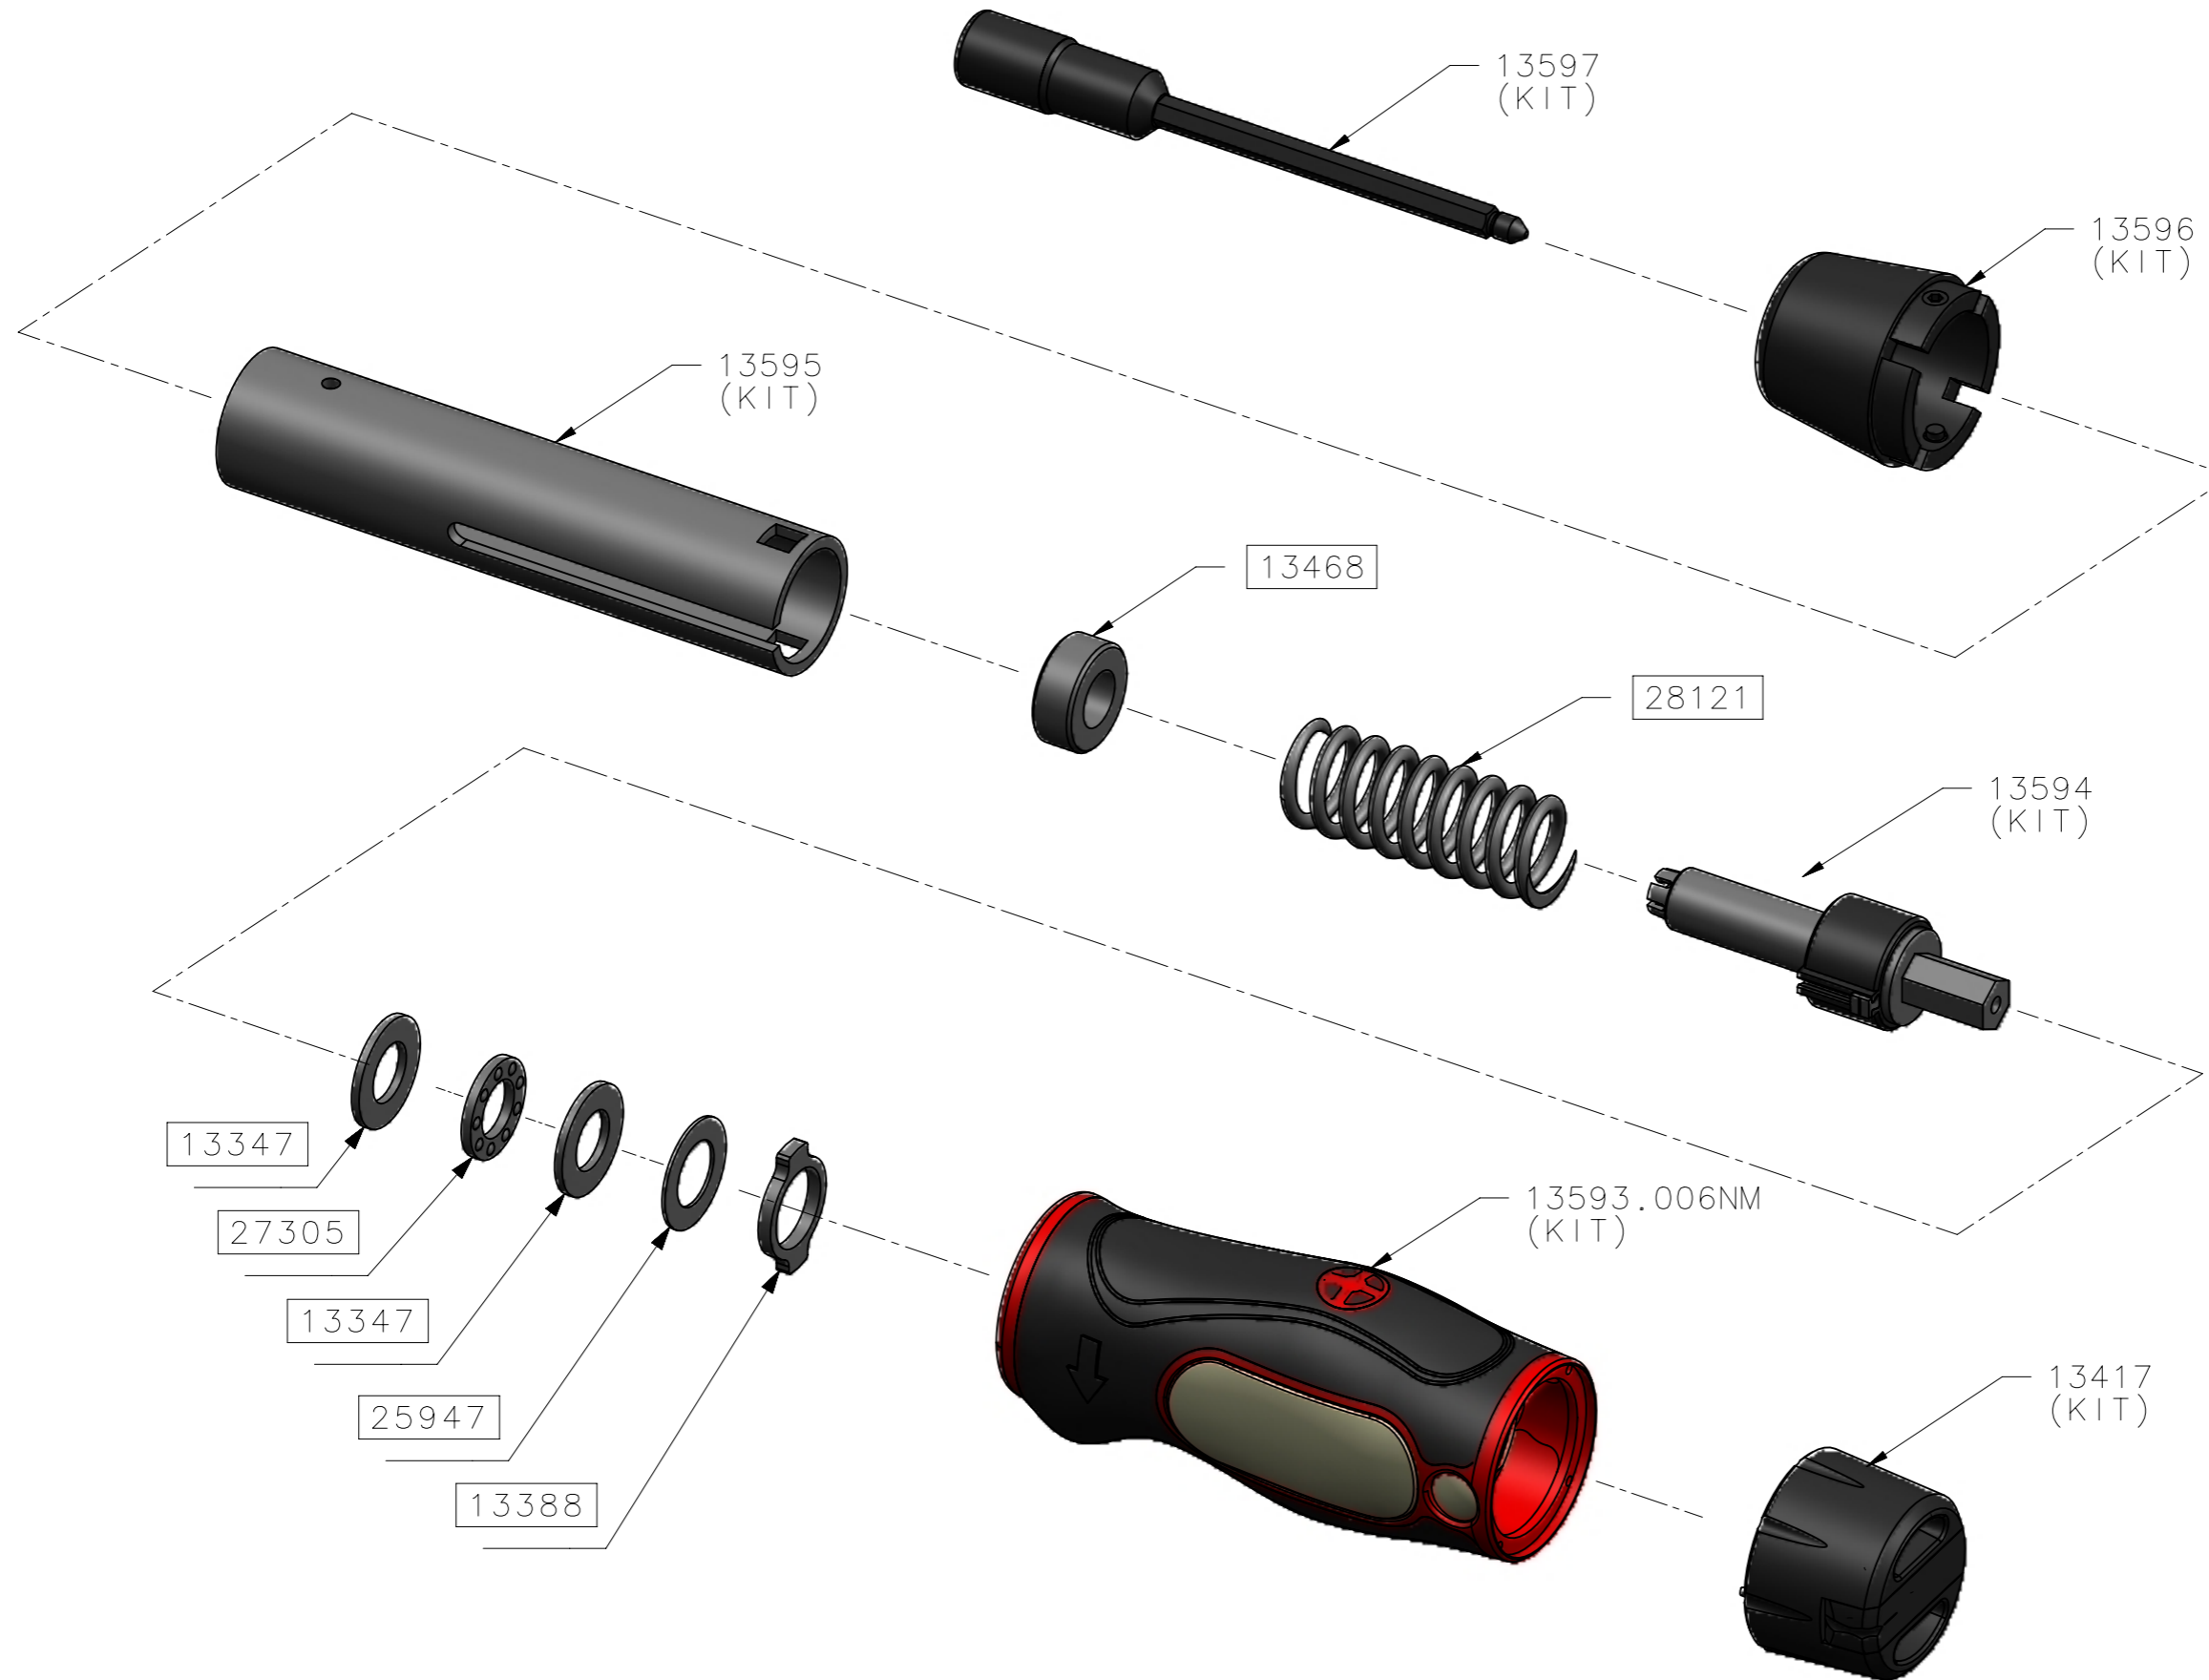

13509 - TT SCREWDRIVER 1.2 - 6.0N.m - SPARES LISTING

ALL BOXED PART NUMBERS ARE SUBJECT TO A MINIMUM ORDER QUANTITY