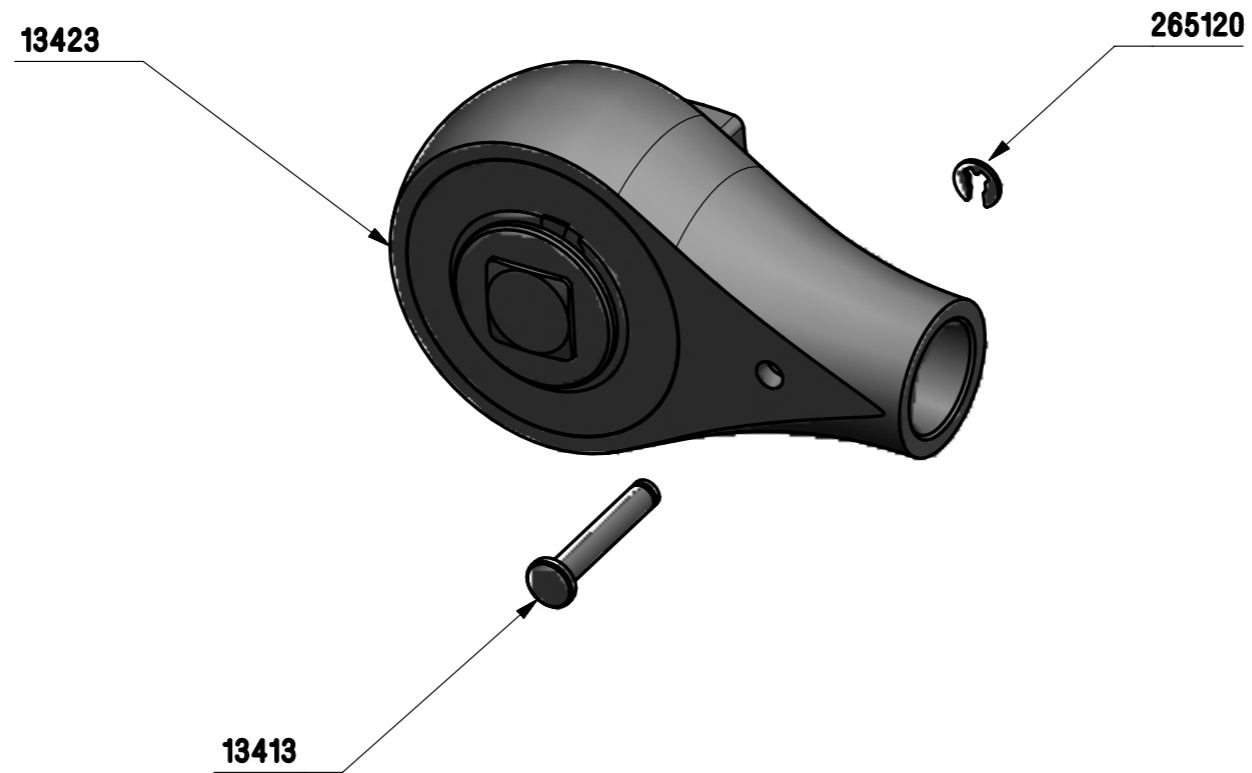

13493 – TTi 13423 REPLACEMENT RATCHET KIT

SUPPLIED WITH INSTRUCTION
LEAFLET 34356