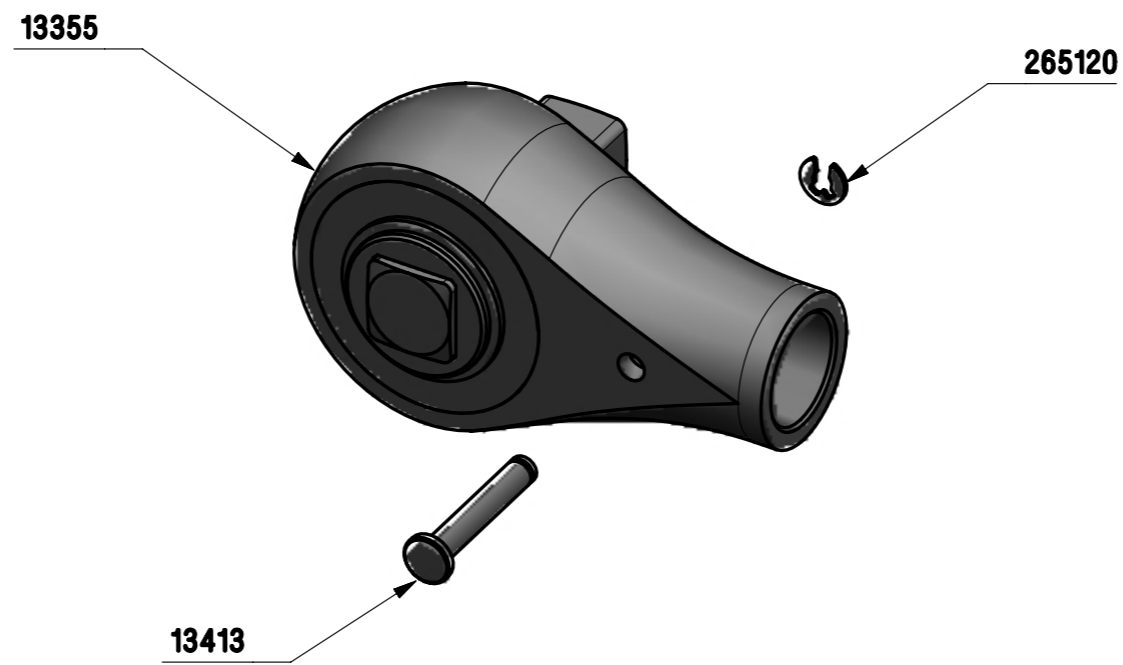

# 13492 - TTI 13355 REPLACEMENT RATCHET KIT

SUPPLIED WITH INSTRUCTION  
LEAFLET 34361