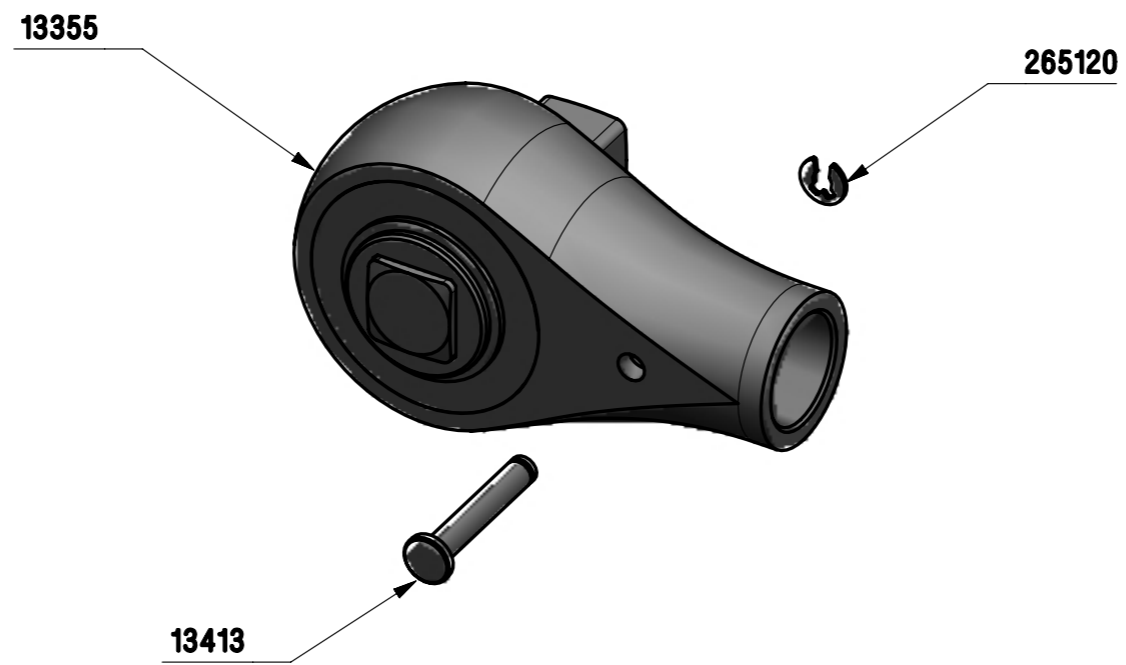

13492 - TTi 13355 REPLACEMENT RATCHET KIT

SUPPLIED WITH INSTRUCTION
LEAFLET 34361