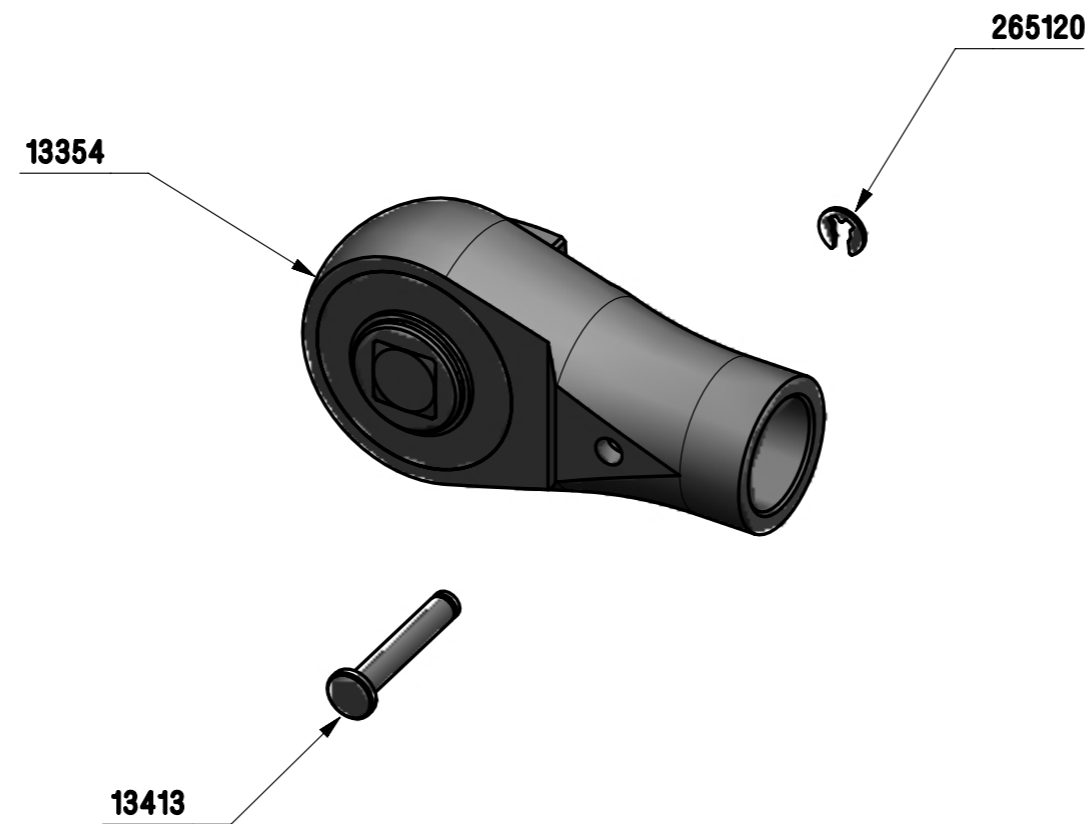

13491 – TTi 13354 REPLACEMENT RATCHET KIT

SUPPLIED WITH INSTRUCTION
LEAFLET 34361