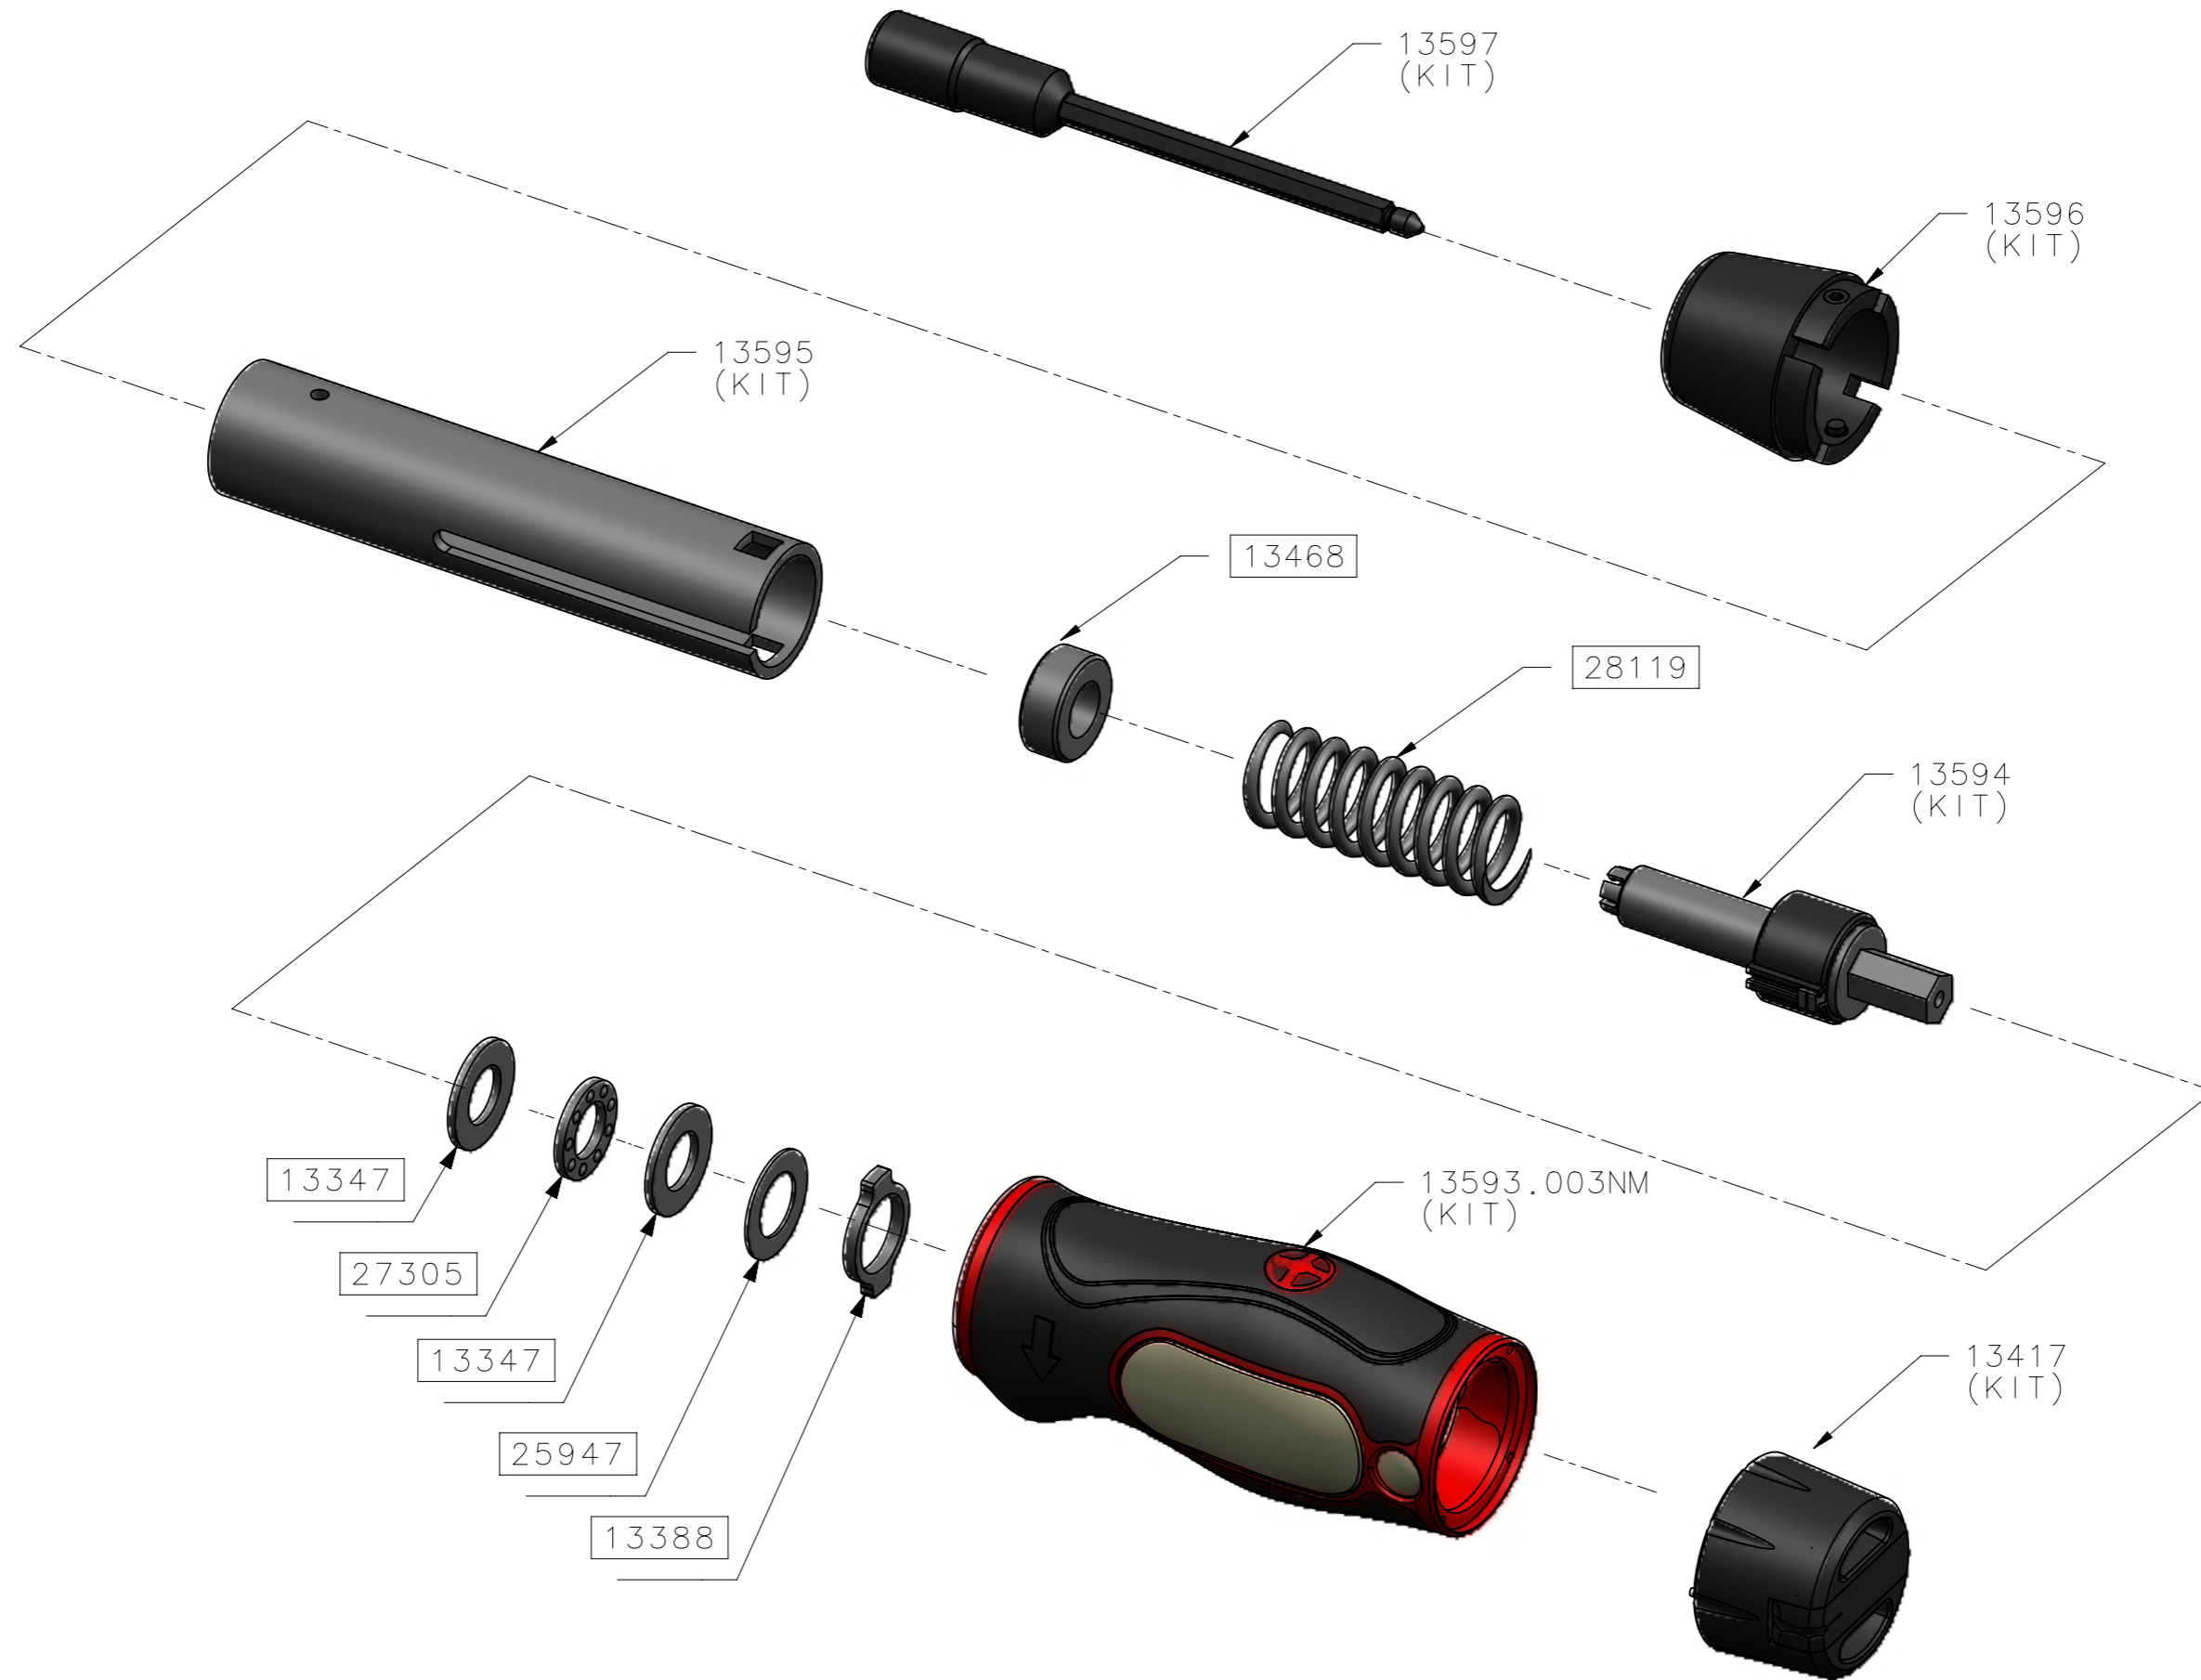

# 13476 – TT SCREWDRIVER 0.6 – 3.0N.m

ALL BOXED PART NUMBERS ARE SUBJECT TO A MINIMUM ORDER QUANTITY