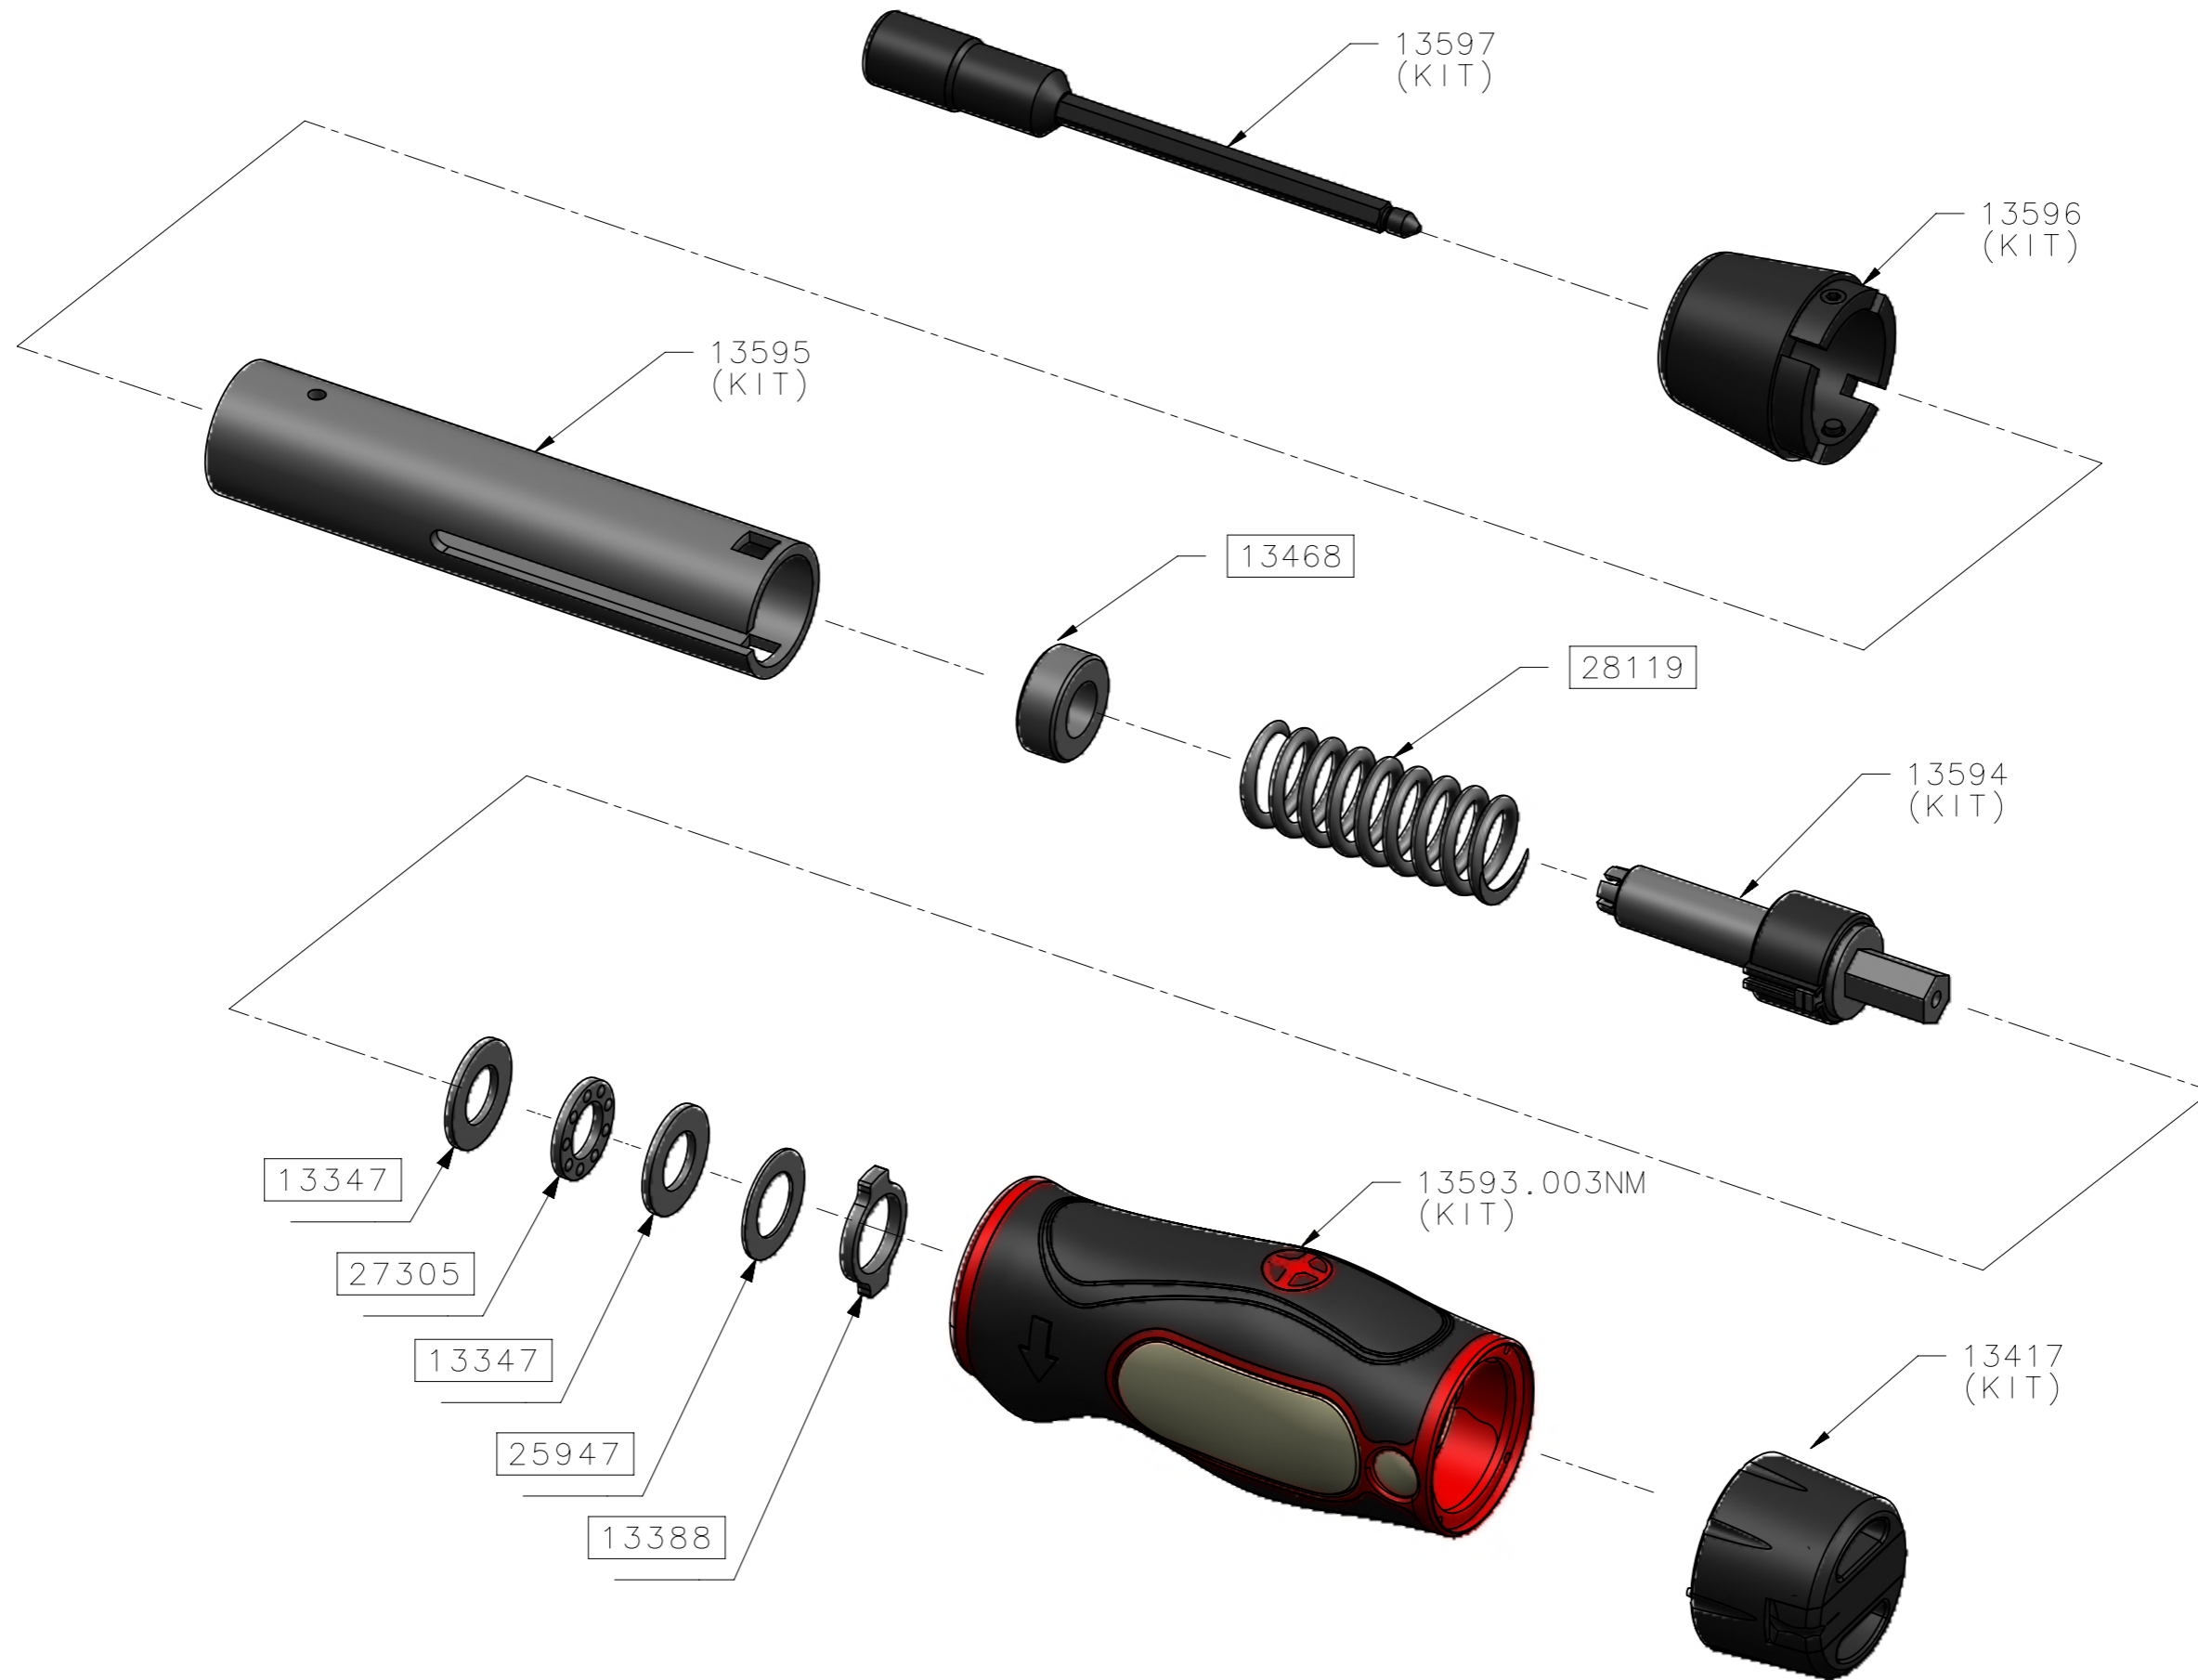

# 13476 – TT SCREWDRIVER 0.6 – 3.0N.m

ALL BOXED PART NUMBERS ARE SUBJECT TO A MINIMUM ORDER QUANTITY